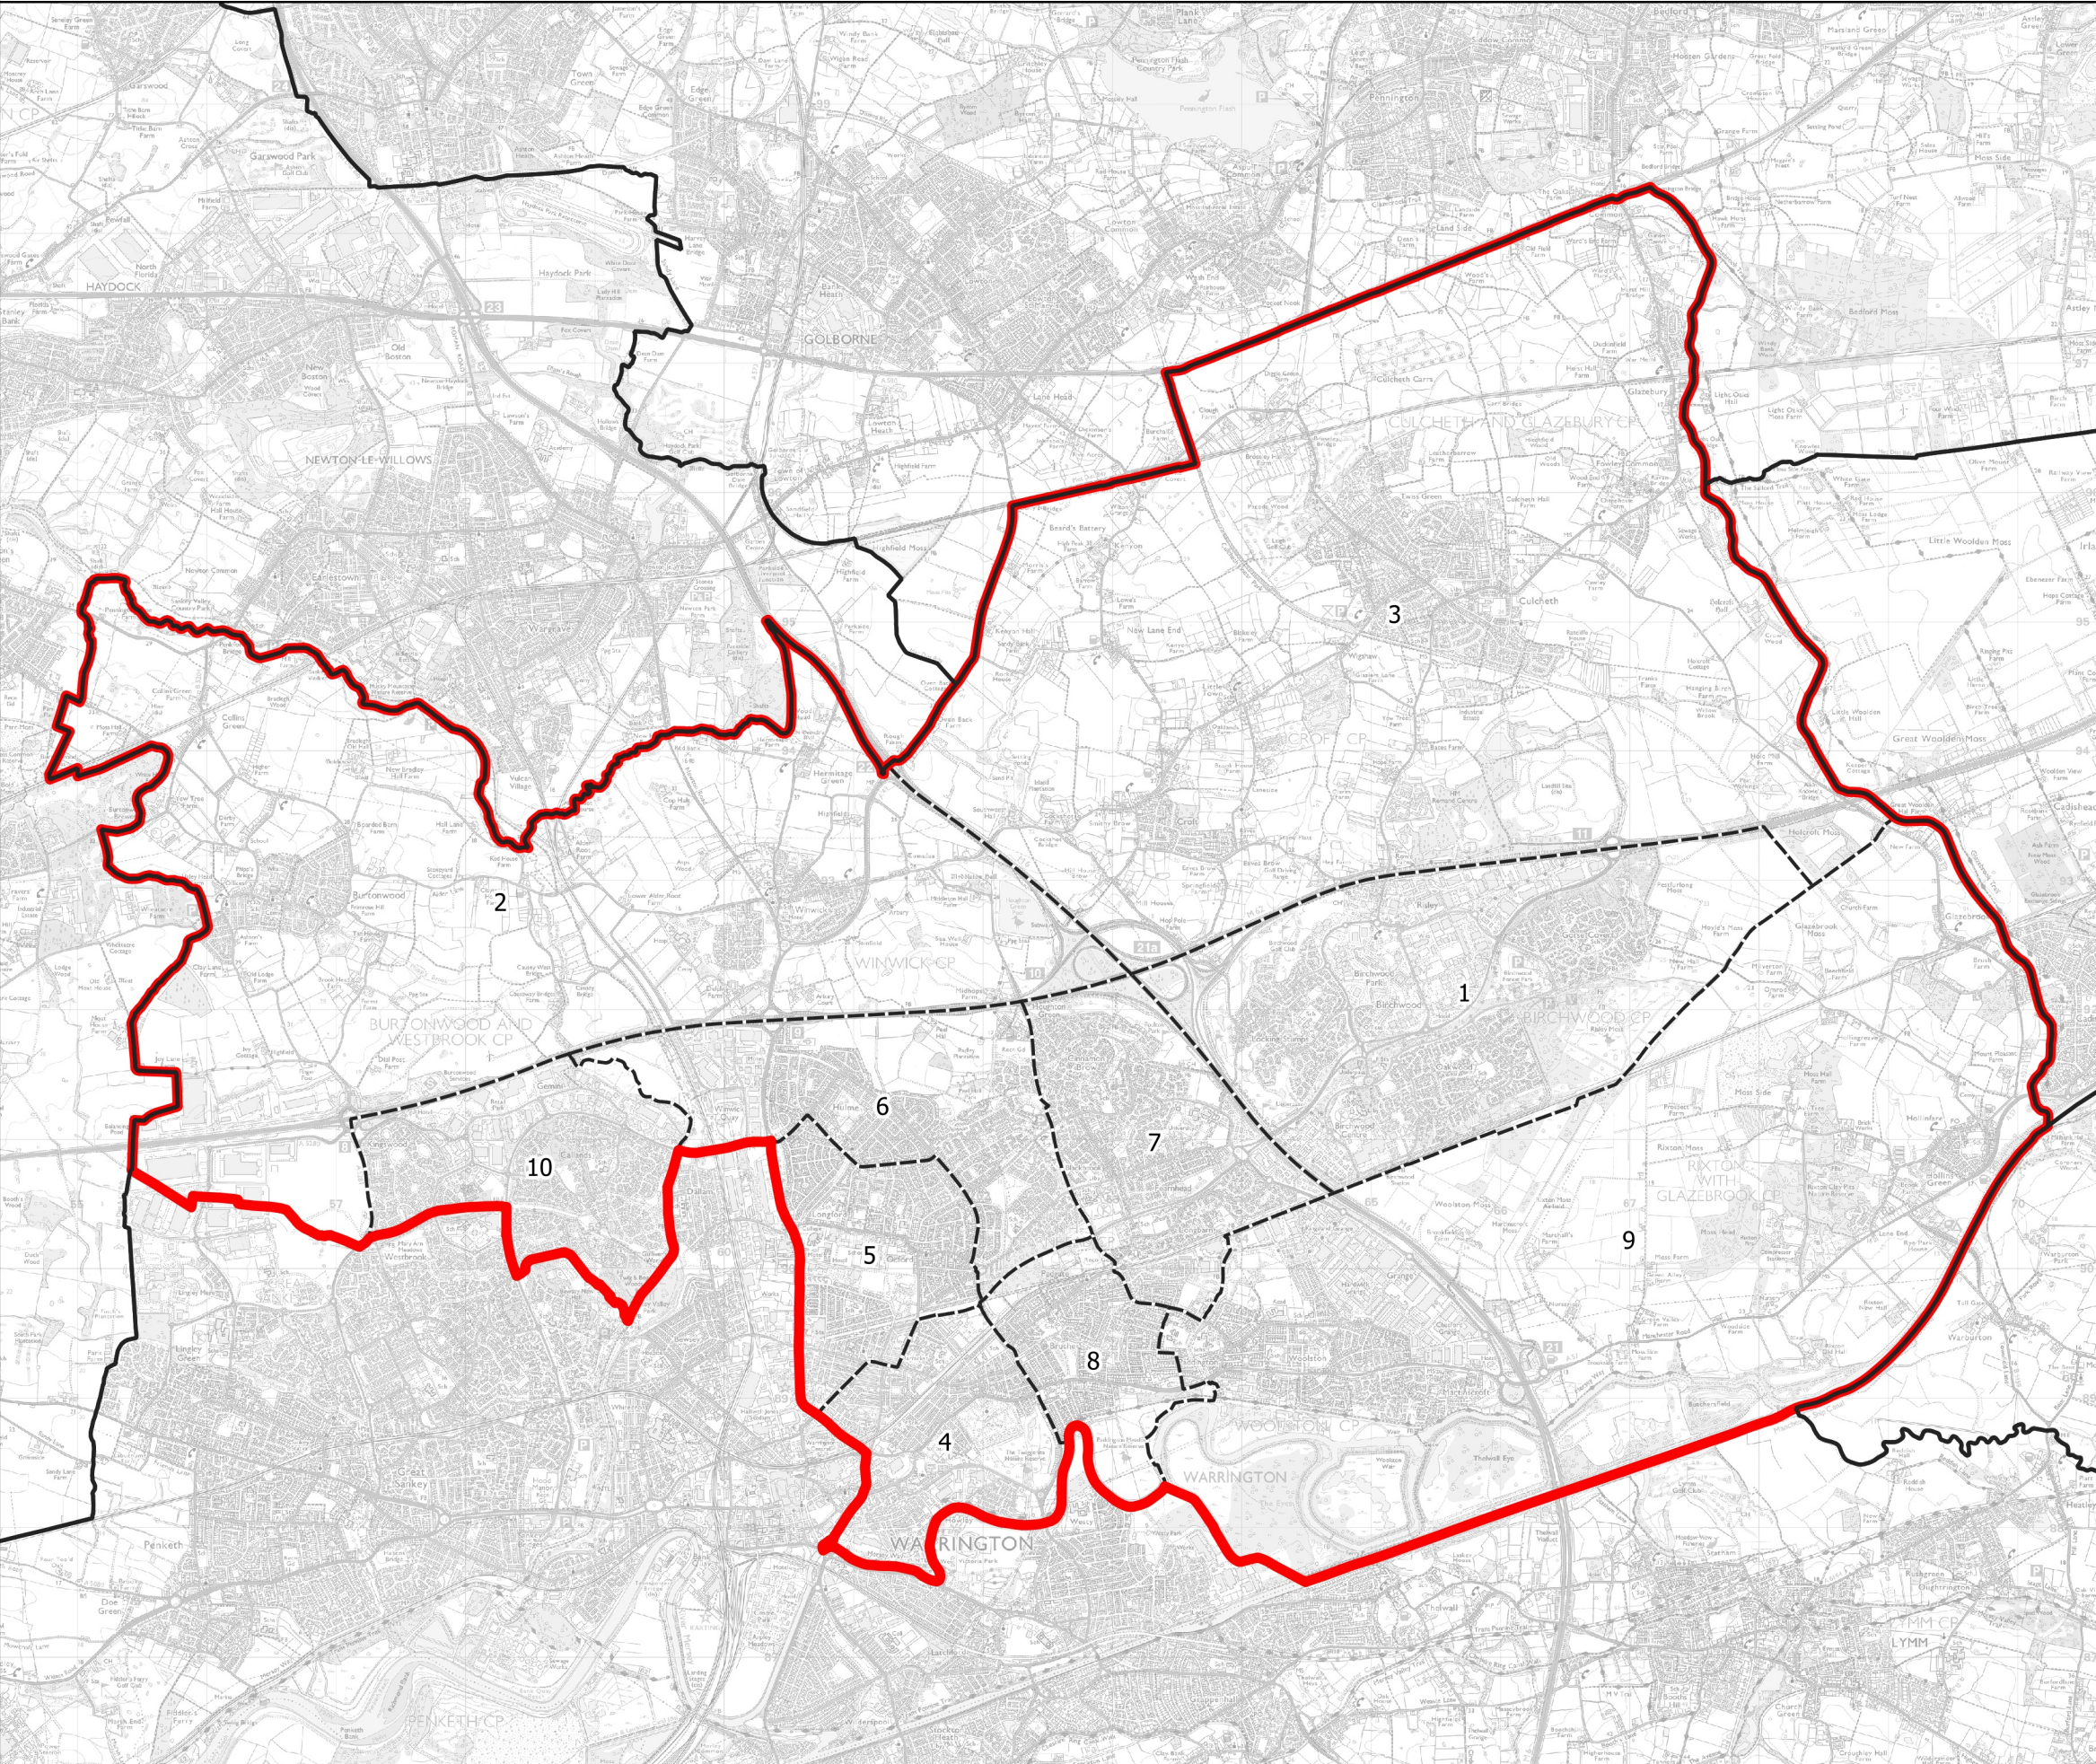

Boundary Commission for England - Initial Proposals for the North West Region

Warrington North County Constituency - Electorate 72,350

- Wards:
- 1 Birchwood
 - 2 Burtonwood & Winwick
 - 3 Culcheth, Glazebury & Croft
 - 4 Fairfield & Howley
 - 5 Orford
 - 6 Poplars & Hulme
 - 7 Poulton North
 - 8 Poulton South
 - 9 Rixton & Woolston
 - 10 Westbrook