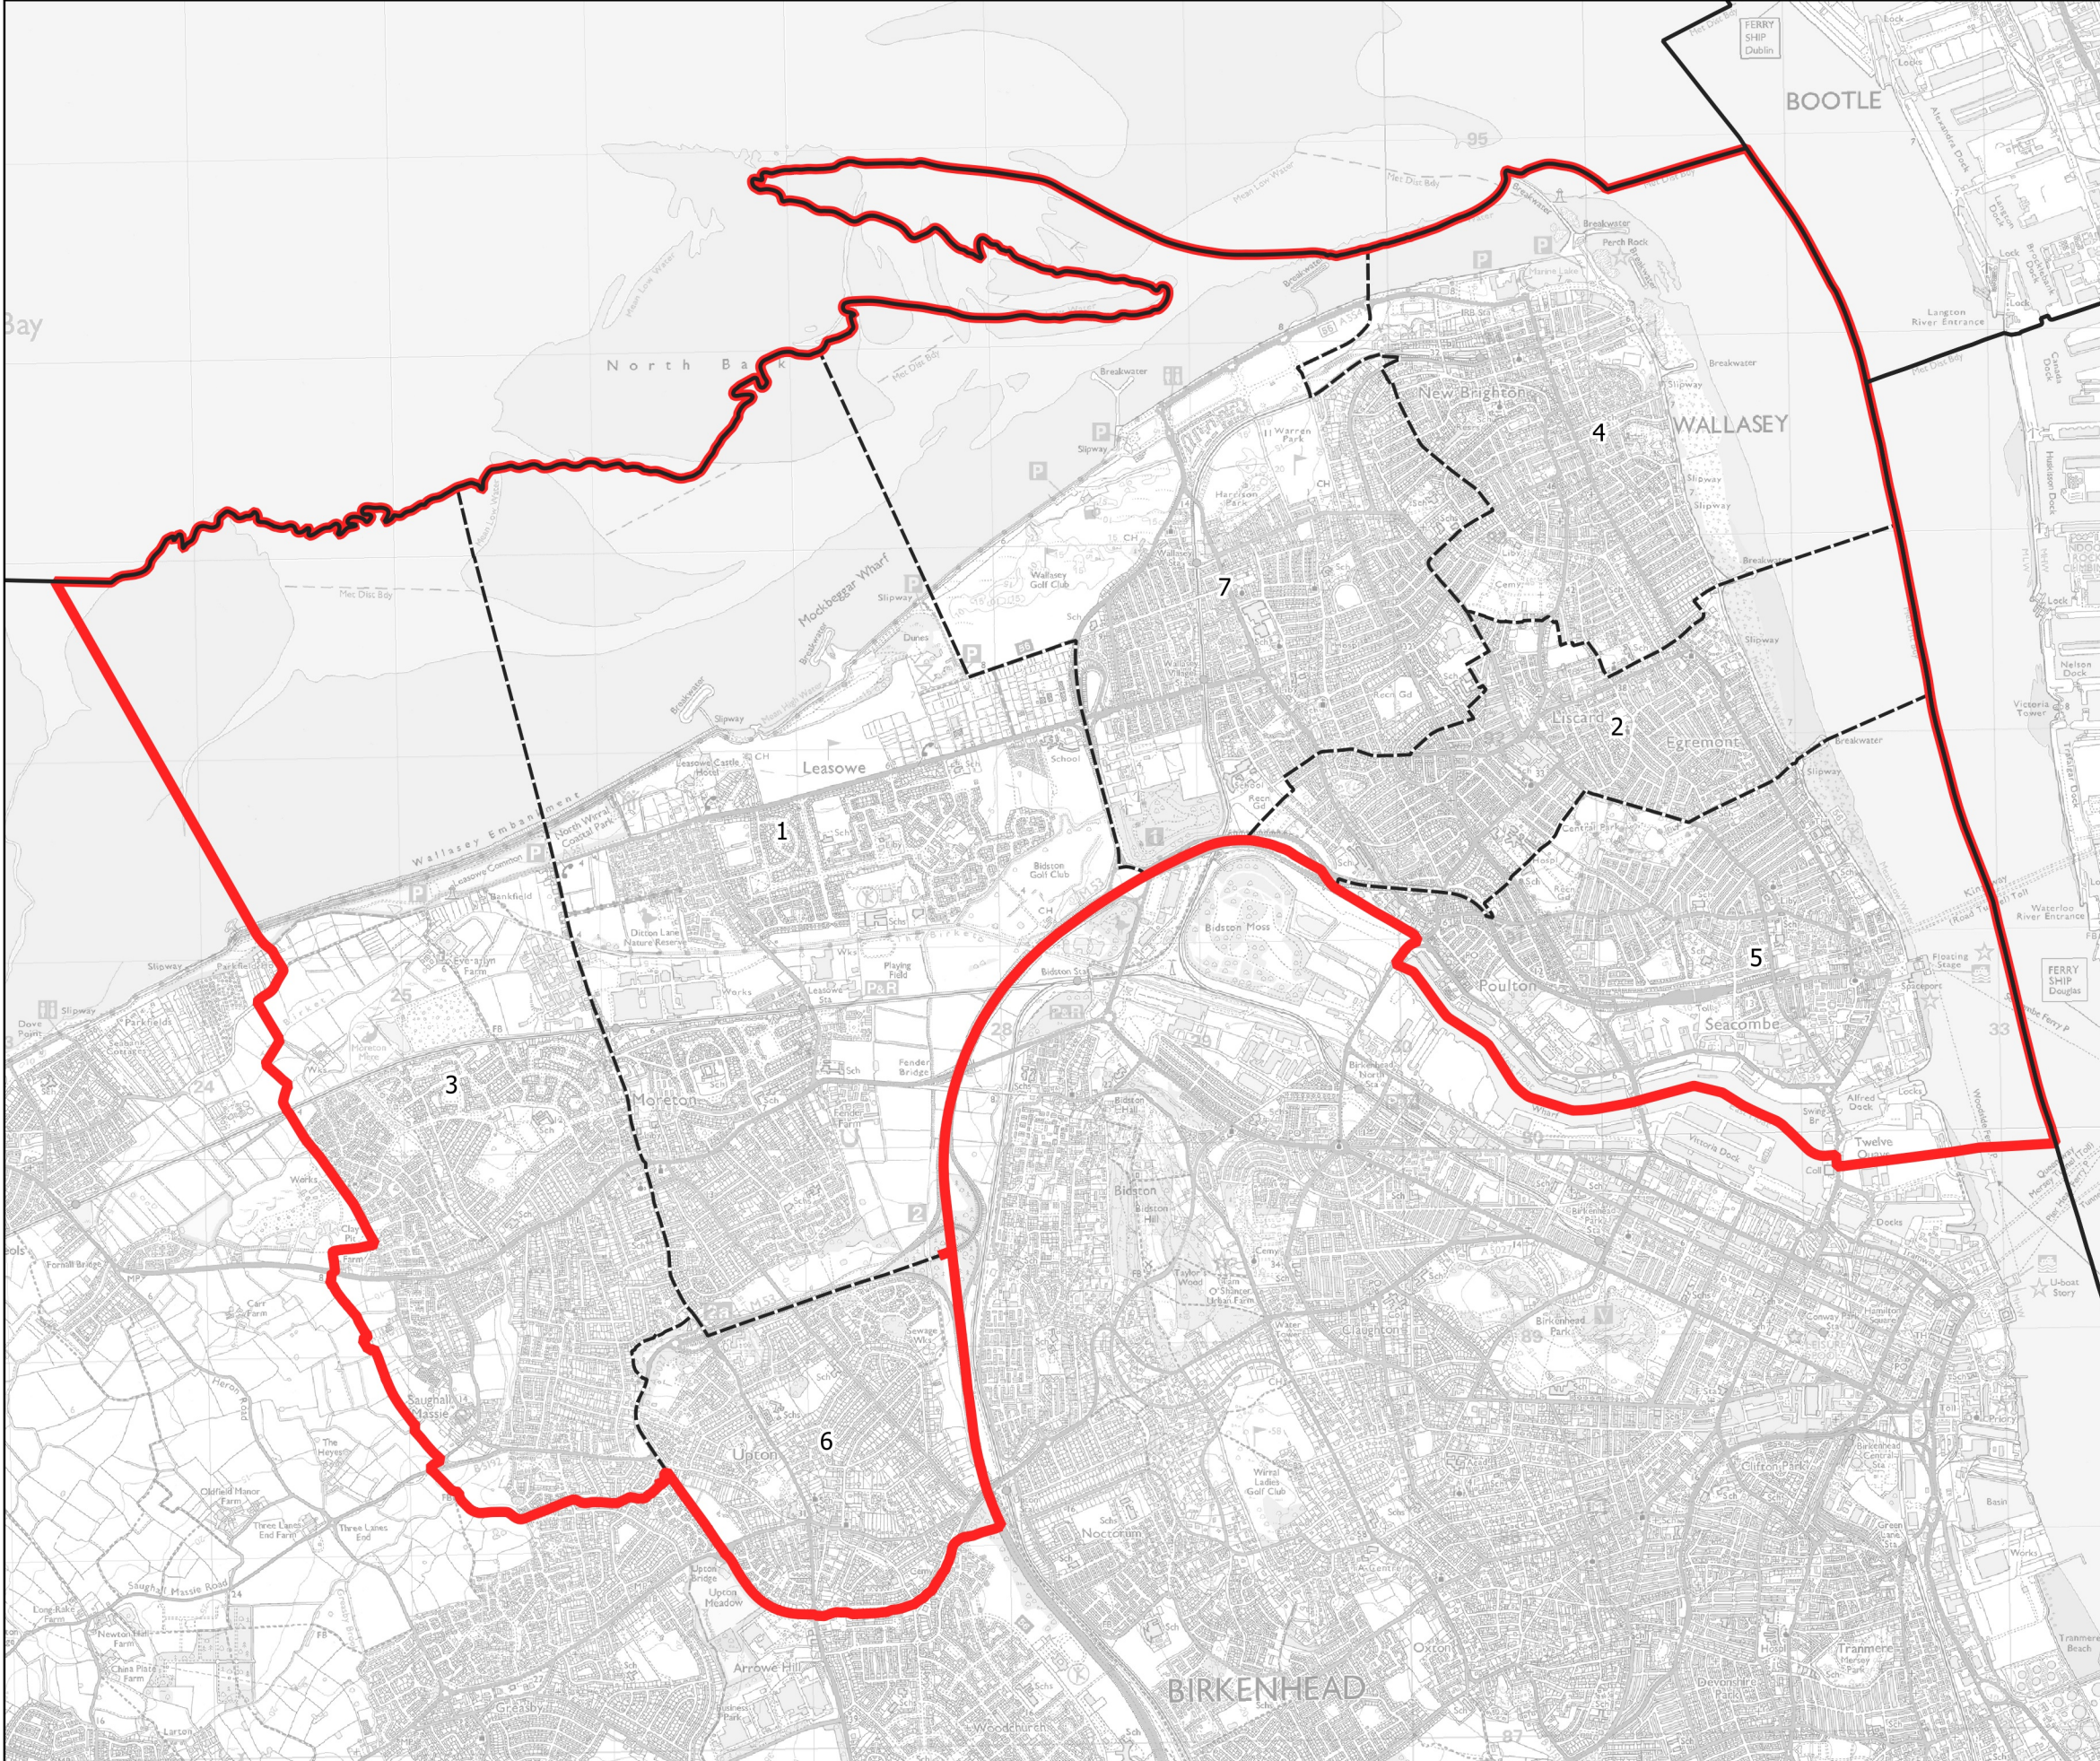

Boundary Commission for England - Initial Proposals for the North West Region

Wallasey Borough Constituency - Electorate 73,054

- Wards:
- 1 Leasowe and Moreton East
 - 2 Liscard
 - 3 Moreton West and Saughall Massie
 - 4 New Brighton
 - 5 Seacombe
 - 6 Upton (Part)
 - 7 Wallasey

- Constituency
- Local Authorities
- Wards

© Crown copyright and database rights 2021 OS 100018289. You are permitted to use this data solely to enable you to respond to, or interact with, the organisation that provided you with the data. You are not permitted to copy, sub-license, distribute or sell any of this data to third parties in any form. Third party rights to enforce the terms of this licence shall be reserved to OS.