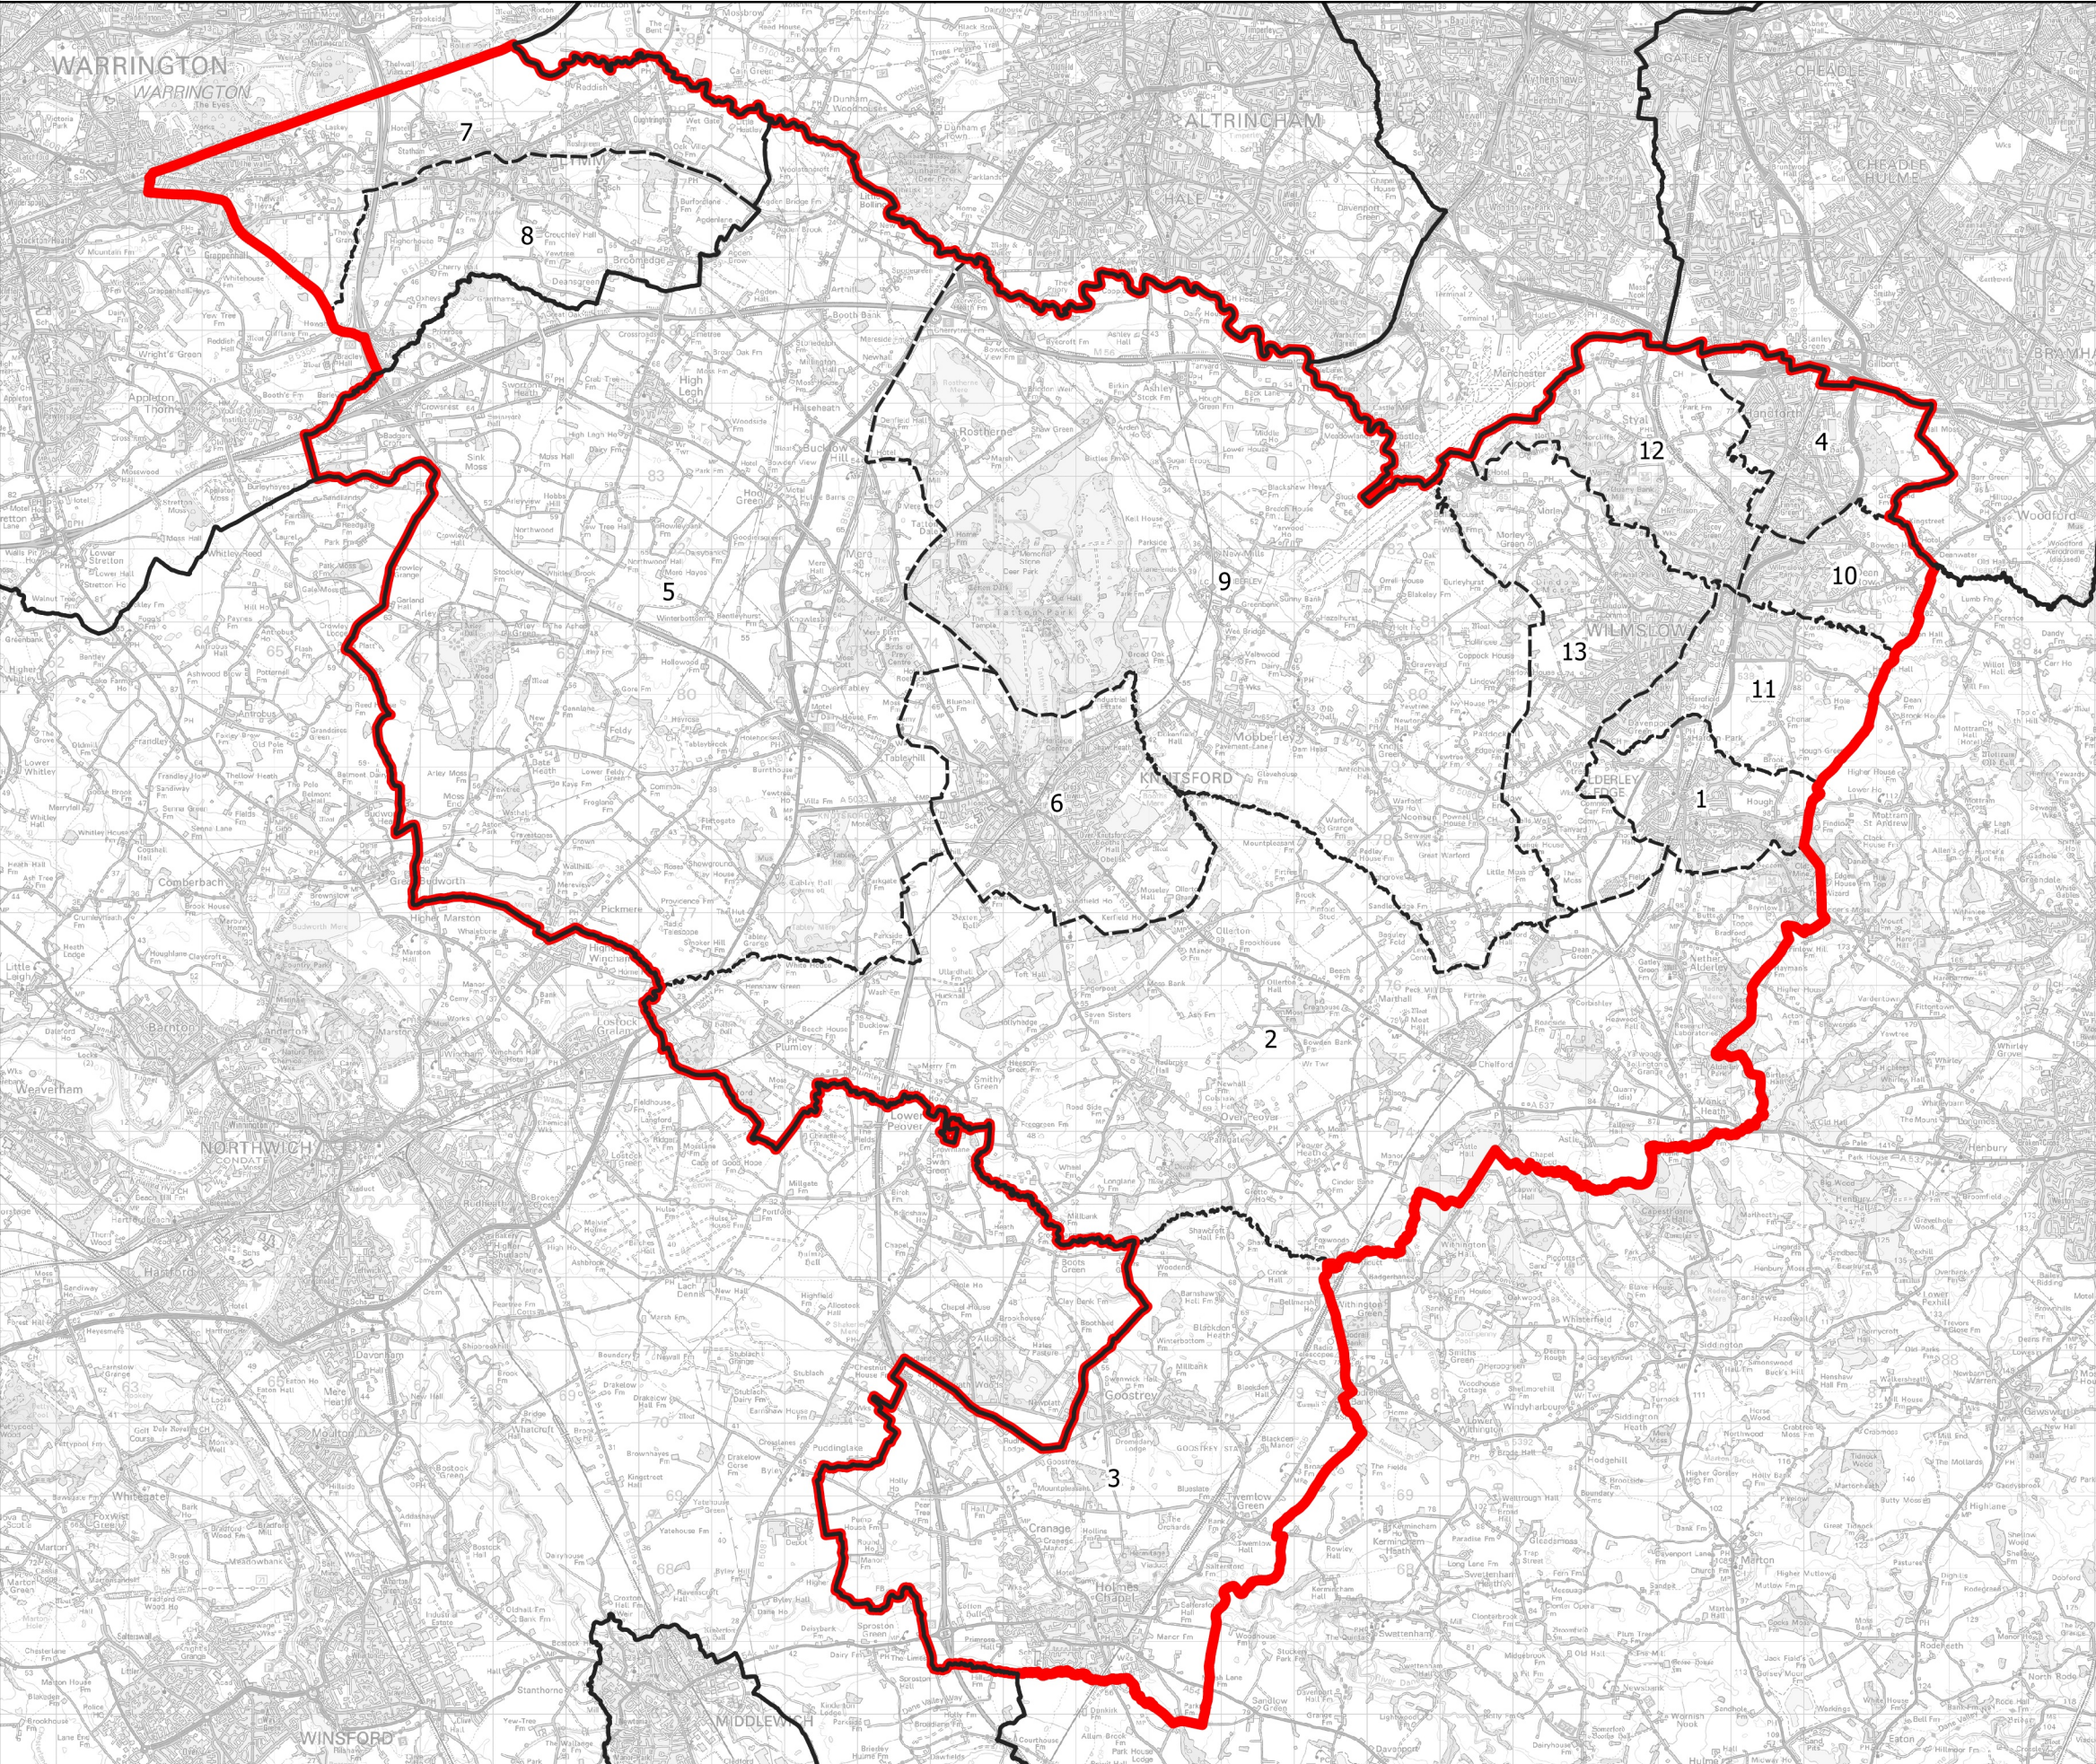

Boundary Commission for England - Initial Proposals for the North West Region

Tatton County Constituency - Electorate 73,756

- Wards:
- 1 Alderley Edge
 - 2 Chelford
 - 3 Dane Valley
 - 4 Handforth
 - 5 High Legh
 - 6 Knutsford
 - 7 Lymm North & Thelwall
 - 8 Lymm South
 - 9 Mobberley
 - 10 Wilmslow Dean Row
 - 11 Wilmslow East
 - 12 Wilmslow Lacey Green
 - 13 Wilmslow West and Chorley

Constituency
 Local Authorities
 Wards

0 1 2 km

© Crown copyright and database rights 2021 OS 100018289. You are permitted to use this data solely to enable you to respond to, or interact with, the organisation that provided you with the data. You are not permitted to copy, sub-licence, distribute or sell any of this data to third parties in any form. Third party rights to enforce the terms of this licence shall be reserved to OS.

Tatton County Constituency