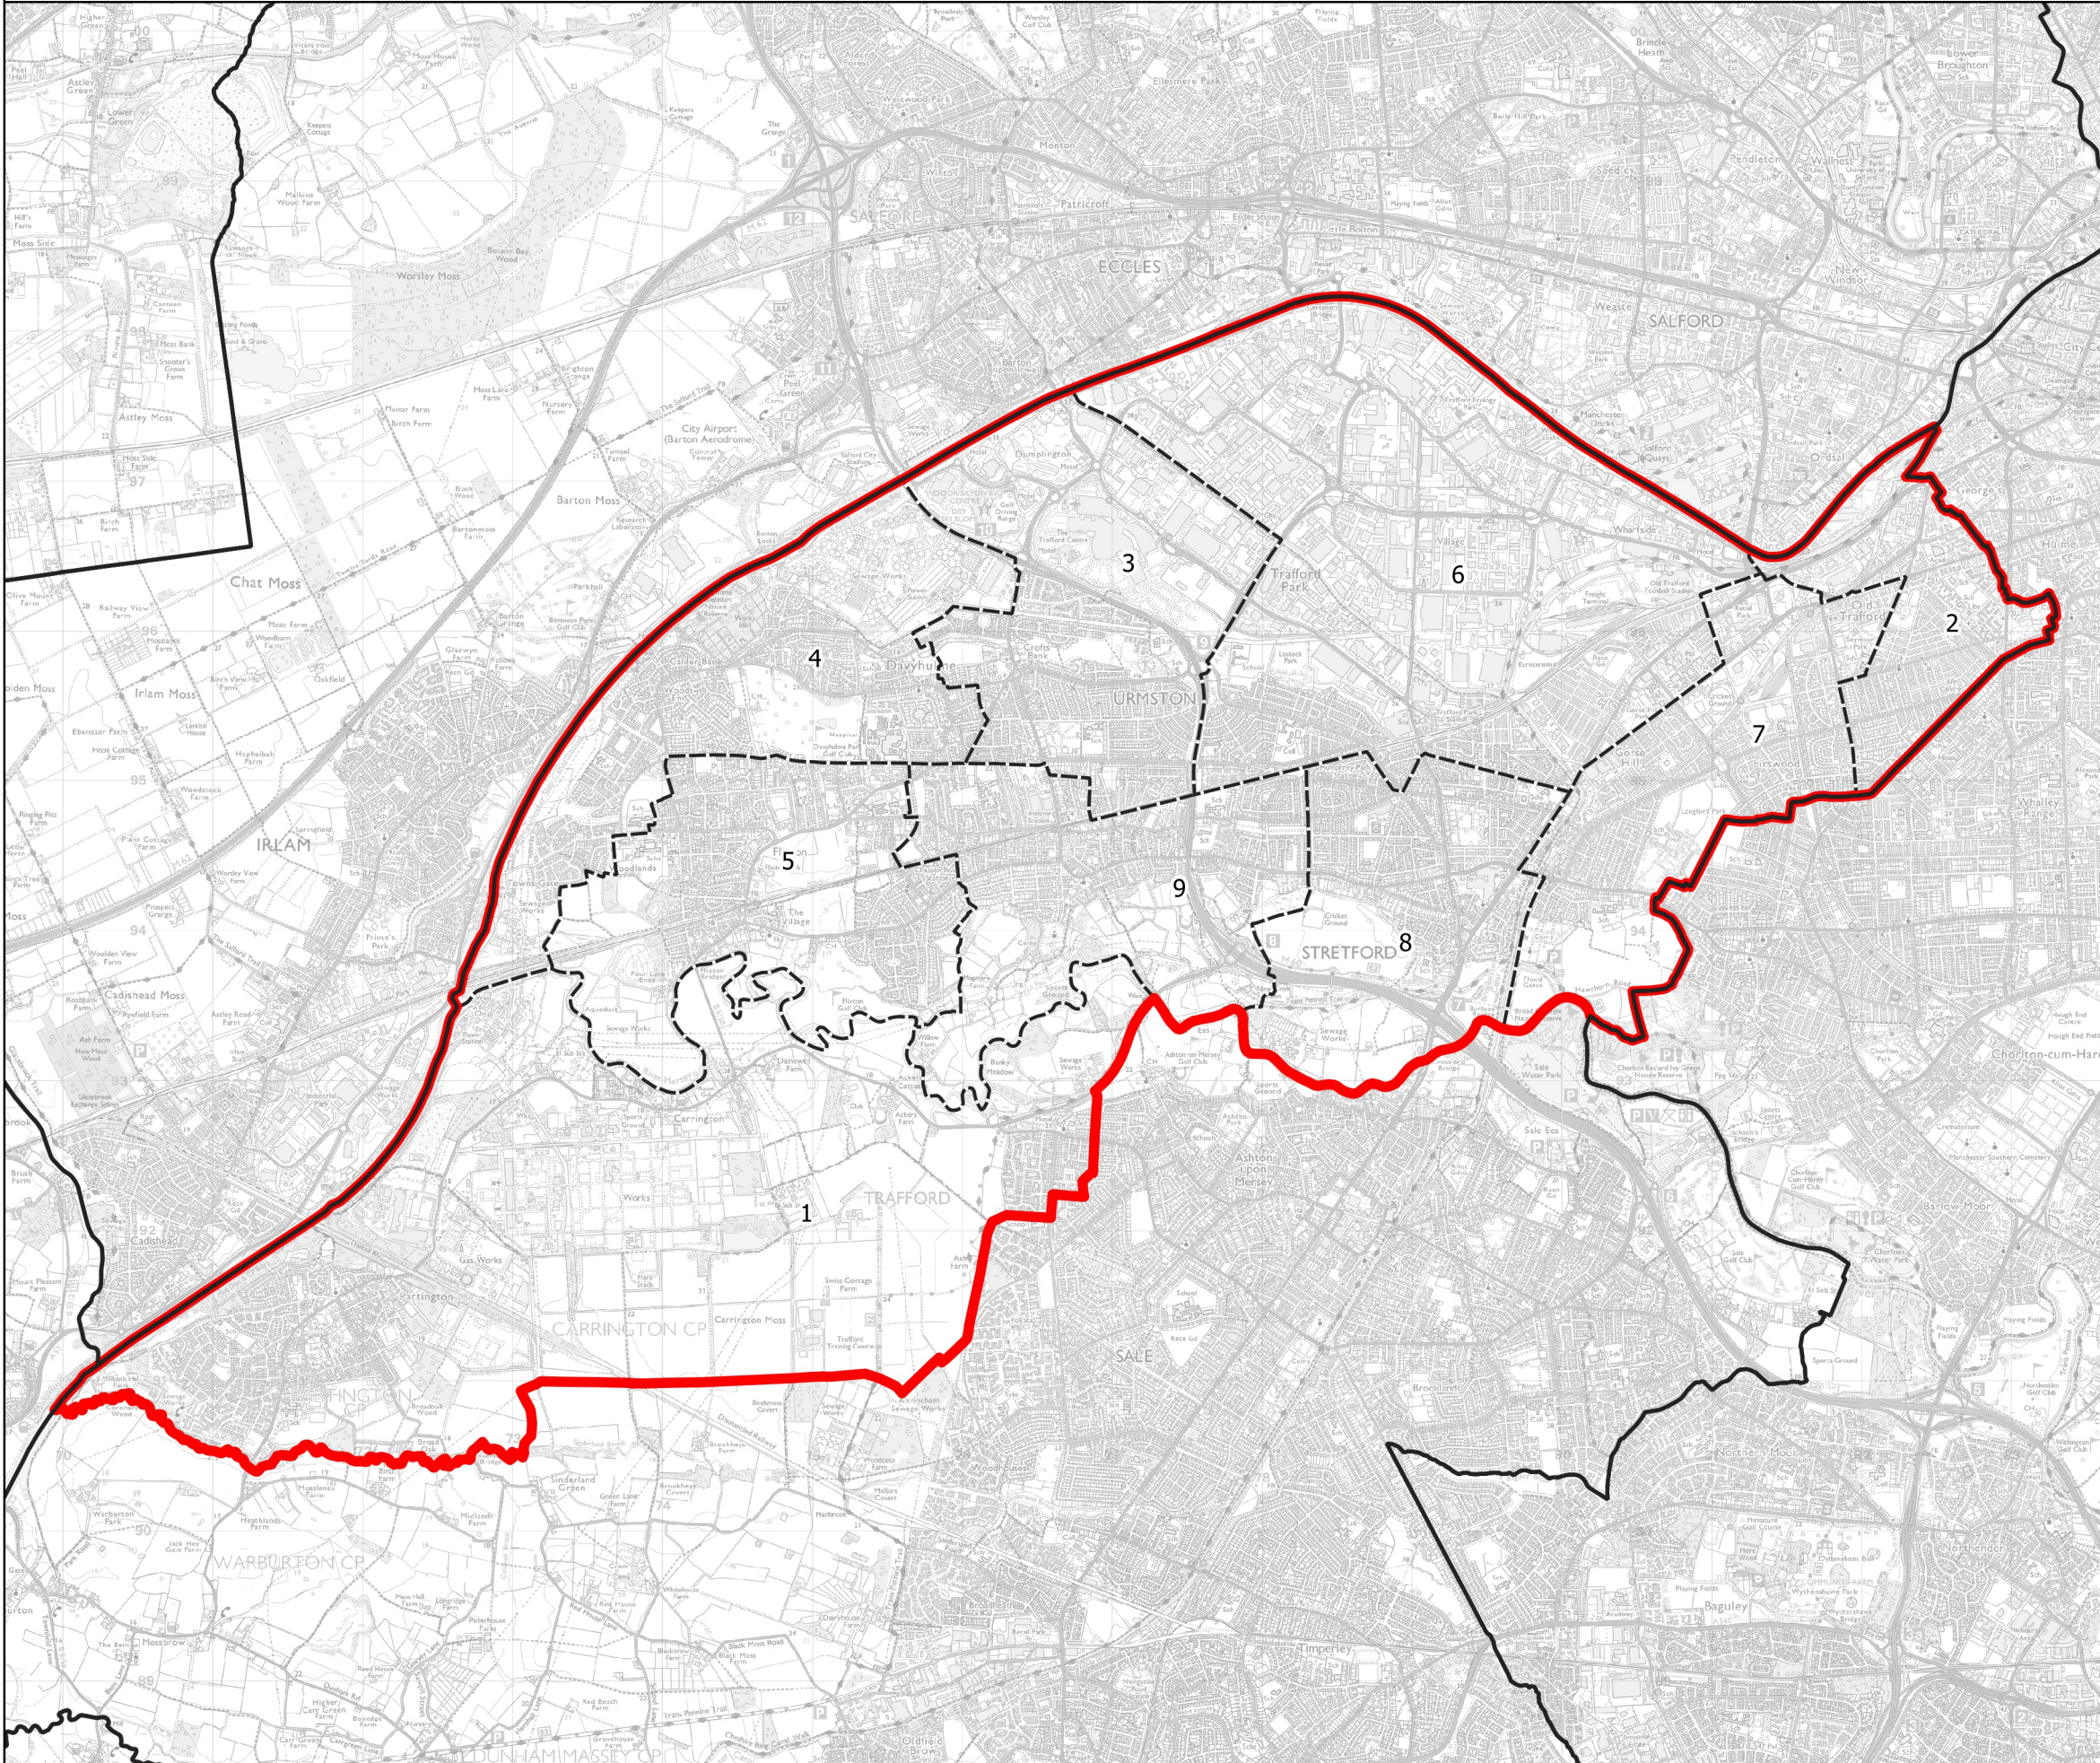

Boundary Commission for England - Initial Proposals for the North West Region

Stretford and Urmston Borough Constituency - Electorate 73,212

- Wards:
- 1 Bucklow-St. Martins
 - 2 Clifford
 - 3 Davyhulme East
 - 4 Davyhulme West
 - 5 Flixton
 - 6 Gorse Hill
 - 7 Longford
 - 8 Stretford
 - 9 Urmston