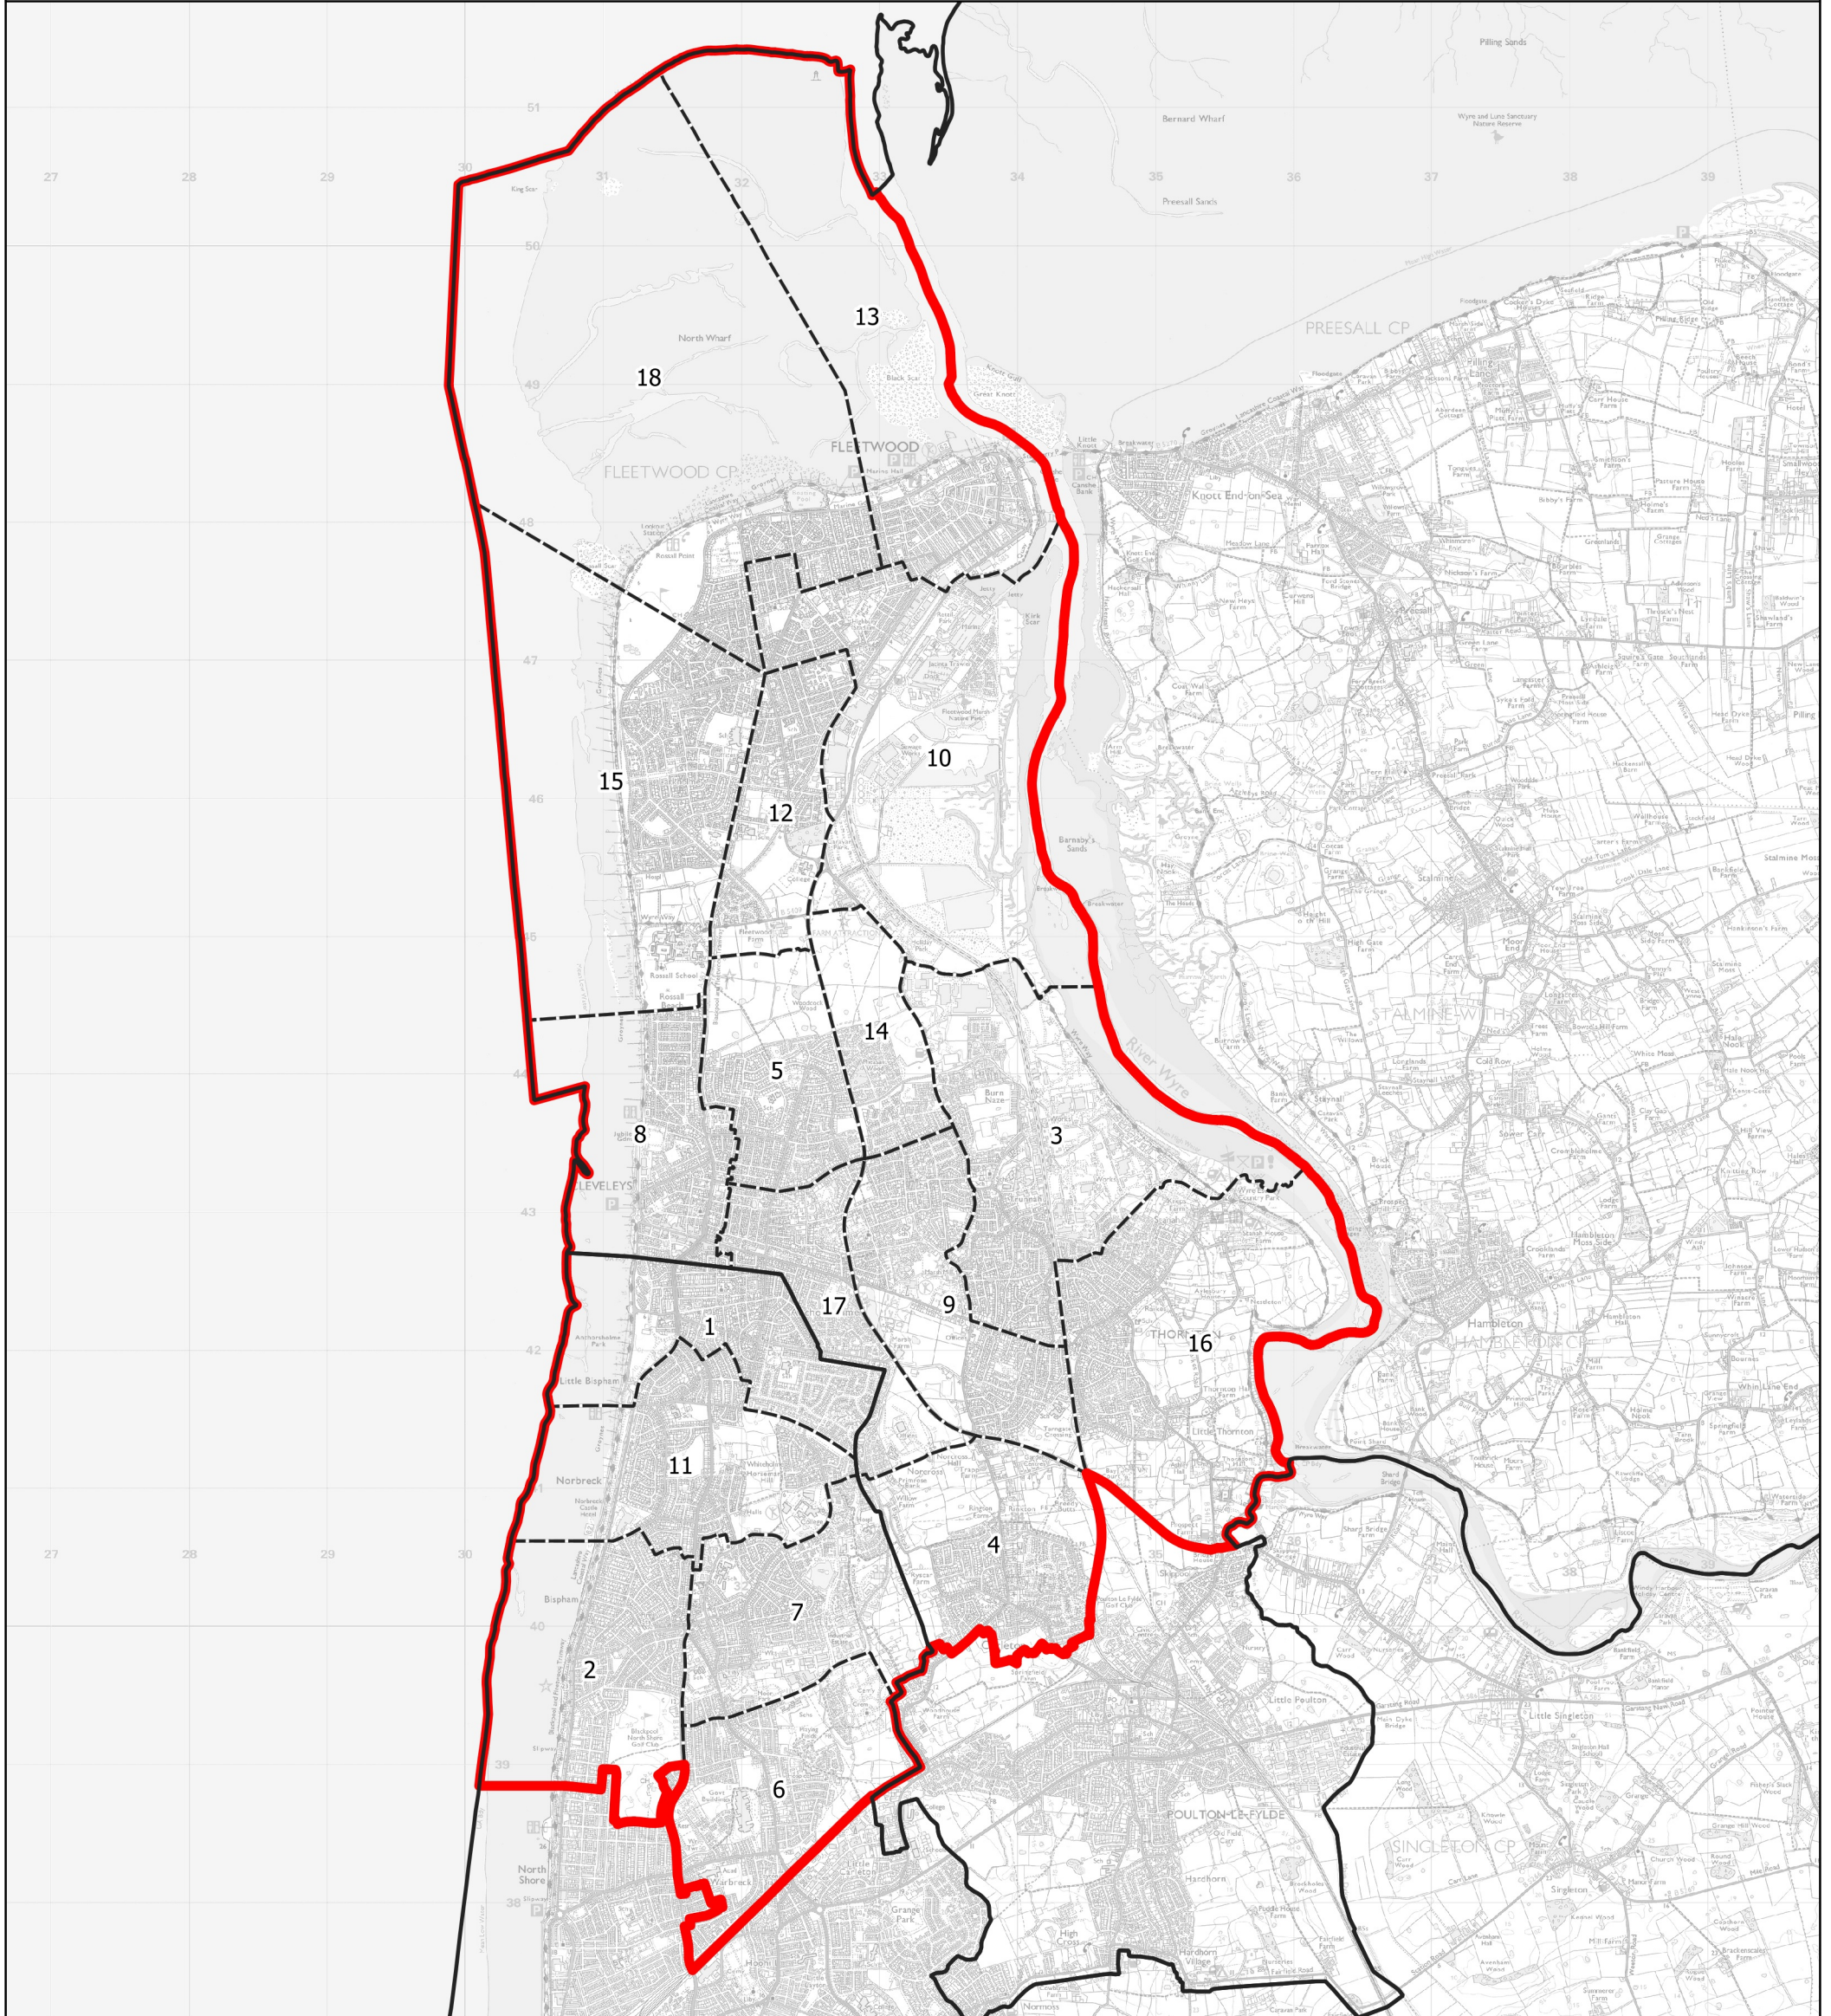

# Boundary Commission for England - Initial Proposals for the North West Region

Blackpool North and Fleetwood Borough Constituency - Electorate 75,396

**Wards:**

- |                  |                    |                        |
|------------------|--------------------|------------------------|
| 1 Anchorsholme   | 8 Jubilee          | 15 Rossall             |
| 2 Bispham        | 9 Marsh Mill       | 16 Stanah              |
| 3 Bourne         | 10 Mount           | 17 Victoria & Norcross |
| 4 Carleton       | 11 Norbreck        | 18 Warren              |
| 5 Cleveleys Park | 12 Park            |                        |
| 6 Greenlands     | 13 Pharos          |                        |
| 7 Ingthorpe      | 14 Pheasant's Wood |                        |

- Constituency
- Local Authorities
- Wards

© Crown copyright and database rights 2021 OS 100018289. You are permitted to use this data solely to enable you to respond to, or interact with, the organisation that provided you with the data. You are not permitted to copy, sub-licence, distribute or sell any of this data to third parties in any form. Third party rights to enforce the terms of this licence shall be reserved to OS.

## Blackpool North and Fleetwood Borough Constituency