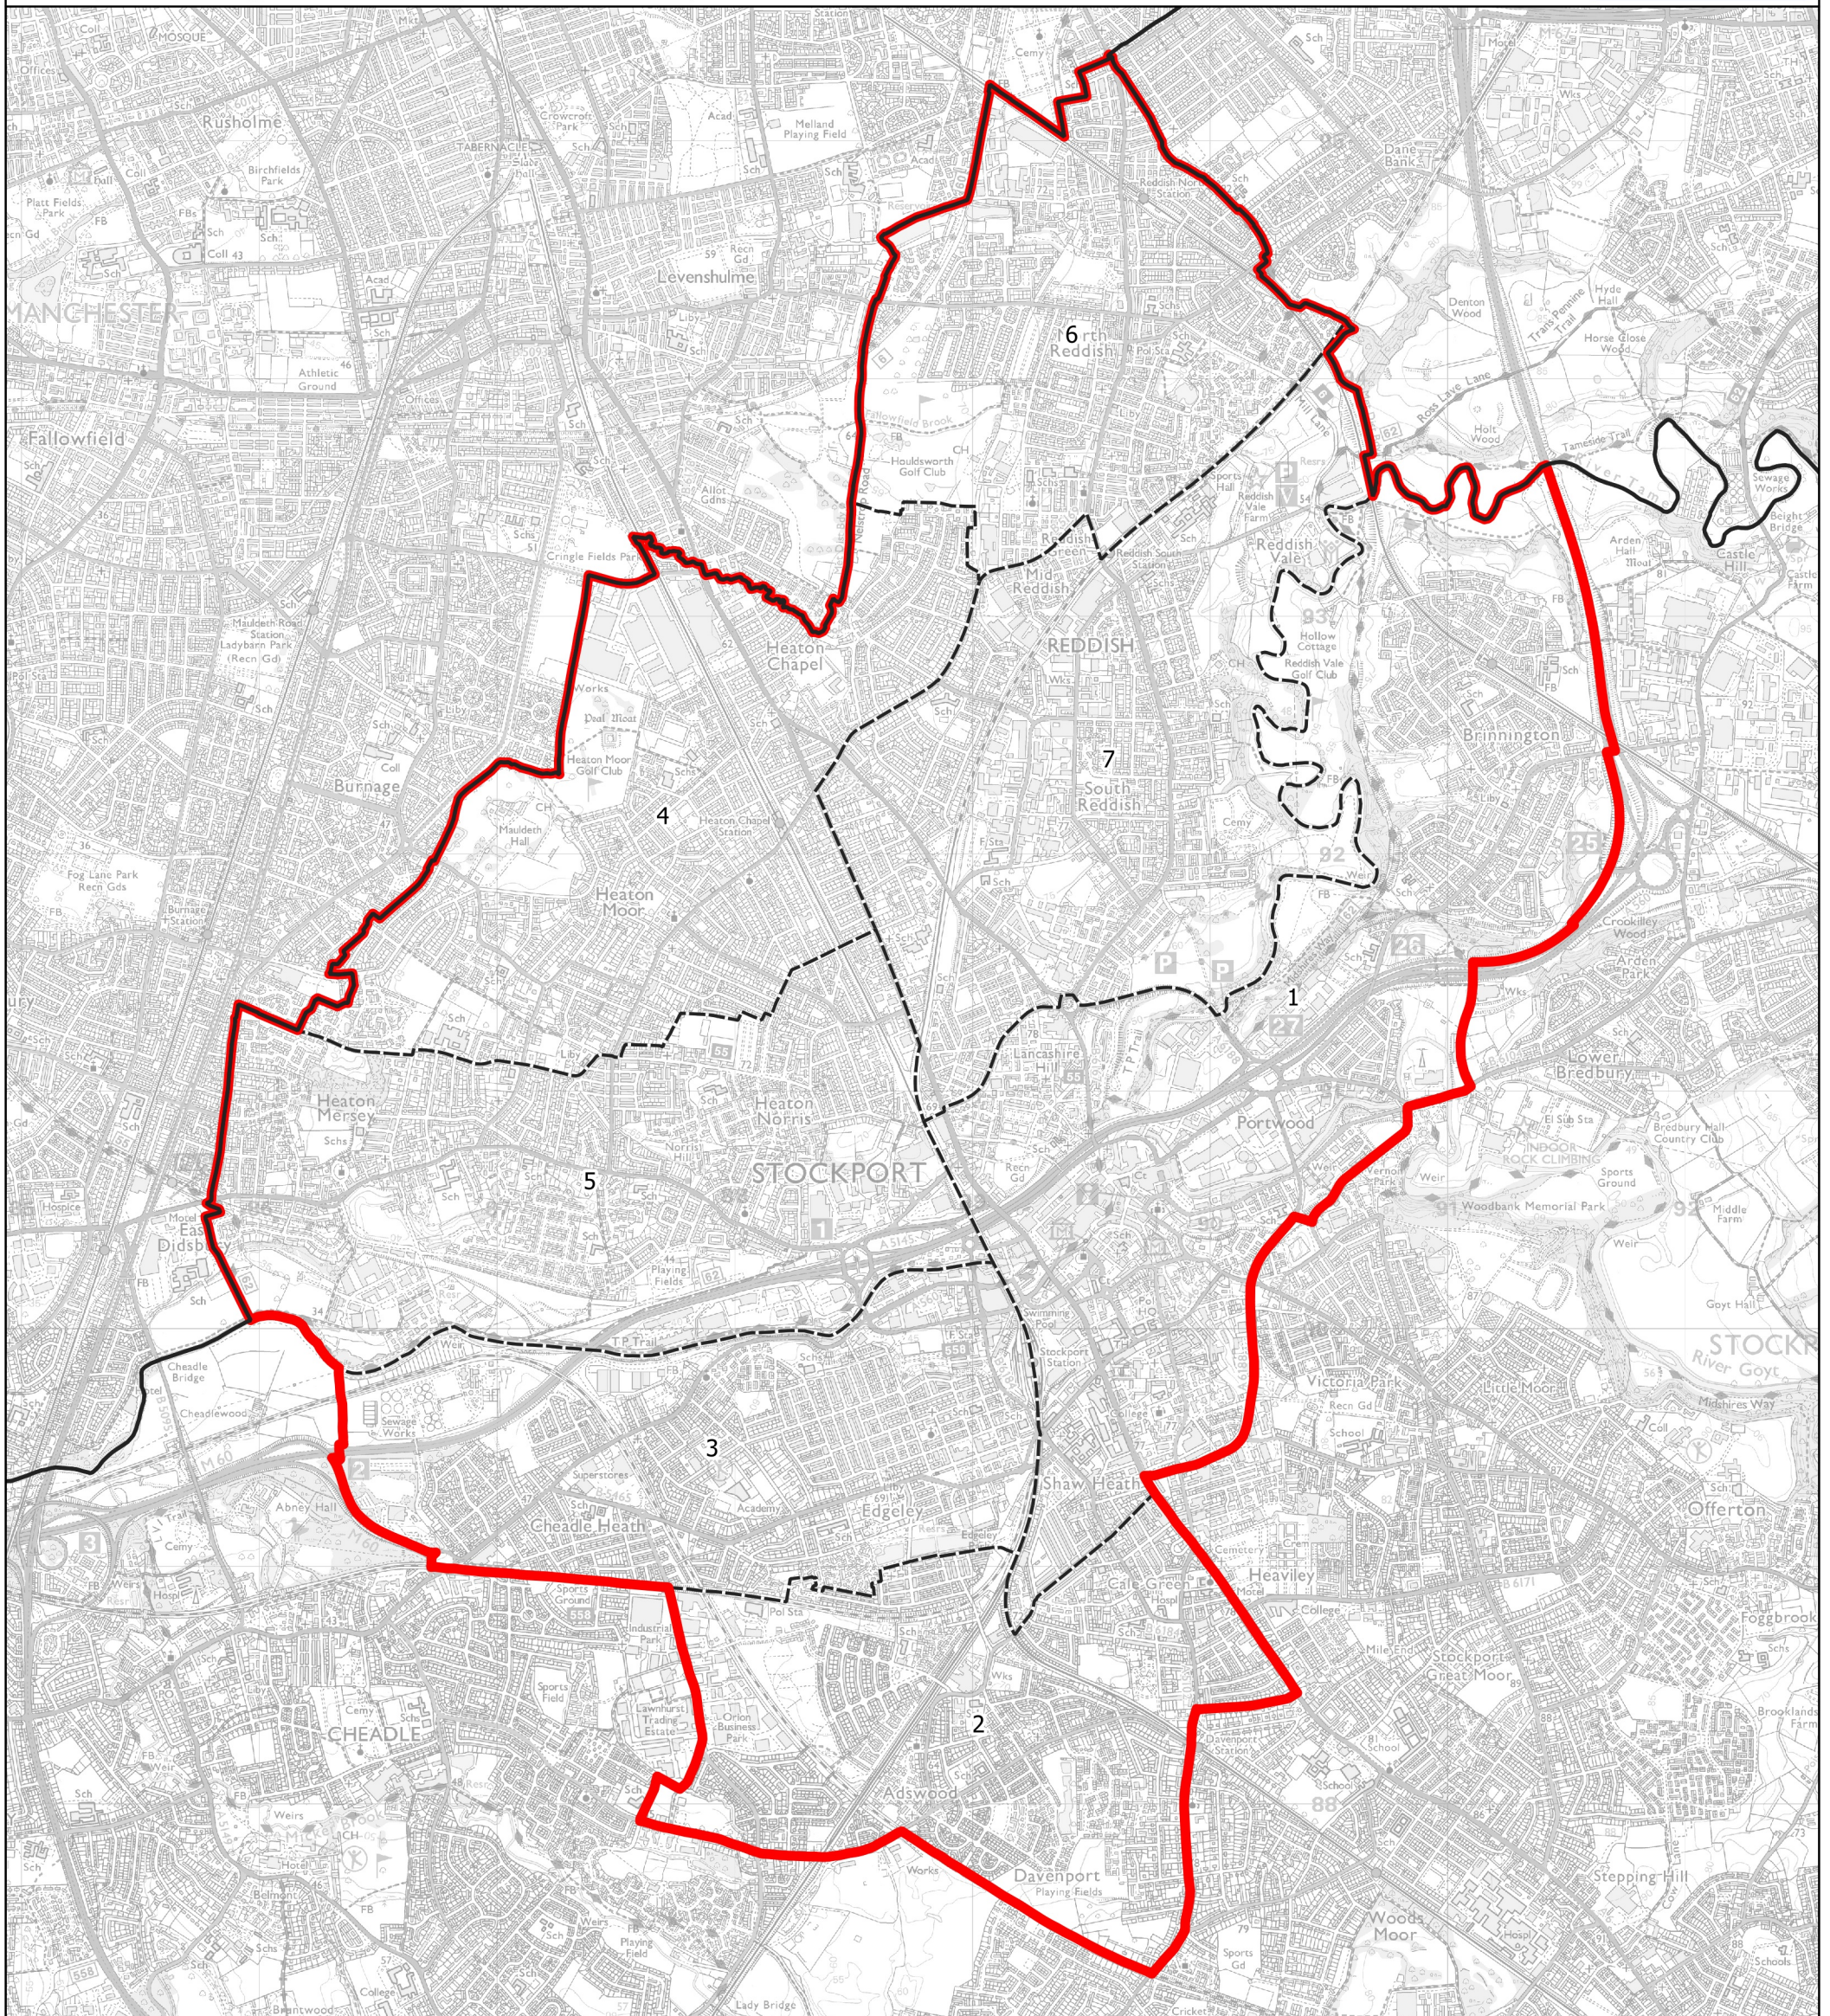

Boundary Commission for England - Initial Proposals for the North West Region

Stockport Borough Constituency - Electorate 74,769

- Wards:**
- 1 Brinnington and Central
 - 2 Davenport and Cale Green
 - 3 Edgeley and Cheadle Heath
 - 4 Heaton North
 - 5 Heaton South
 - 6 Reddish North
 - 7 Reddish South

Constituency	
Local Authorities	
Wards	

0 0.4 0.8 km

© Crown copyright and database rights 2021 OS 100018289. You are permitted to use this data solely to enable you to respond to, or interact with, the organisation that provided you with the data. You are not permitted to copy, sub-licence, distribute or sell any of this data to third parties in any form. Third party rights to enforce the terms of this licence shall be reserved to OS.