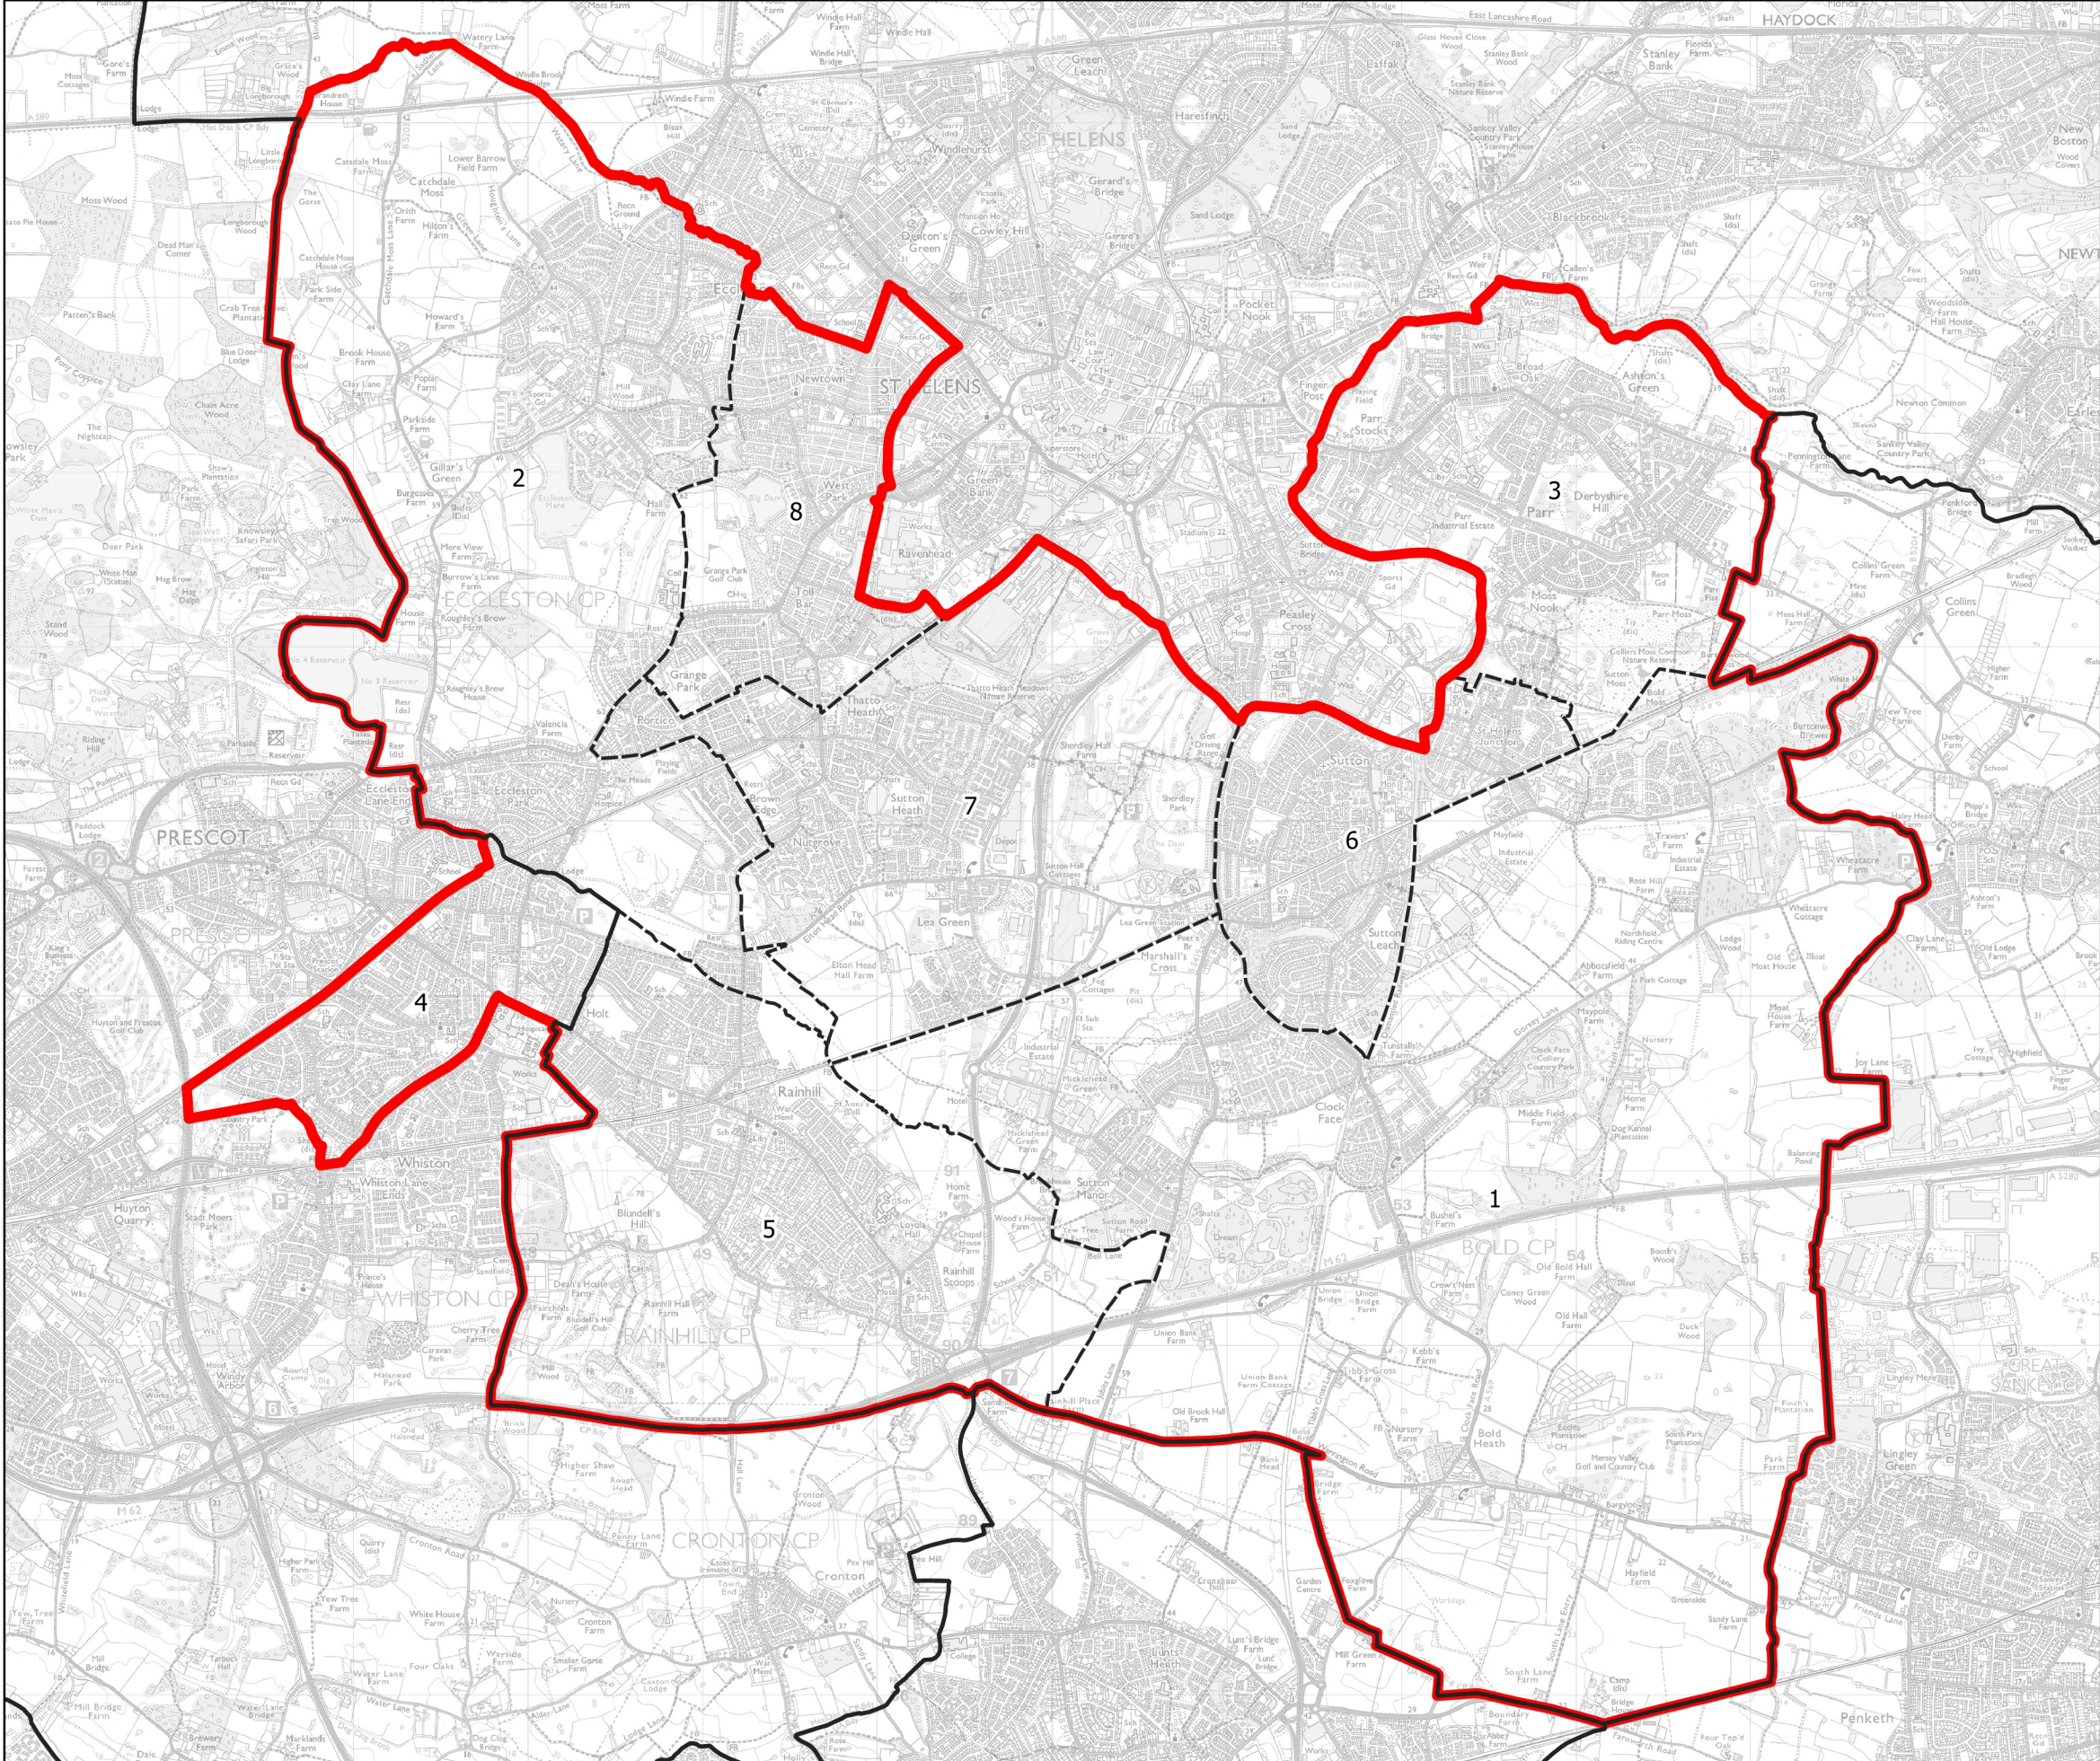

Boundary Commission for England - Initial Proposals for the North West Region

St Helens South Borough Constituency - Electorate 70,302

Wards:

- 1 Bold
- 2 Eccleston
- 3 Parr
- 4 Prescott South
- 5 Rainhill
- 6 Sutton
- 7 Thatto Heath
- 8 West Park

- Constituency
- Local Authorities
- Wards

© Crown copyright and database rights 2021 OS 100018289. You are permitted to use this data solely to enable you to respond to, or interact with, the organisation that provided you with the data. You are not permitted to copy, sub-license, distribute or sell any of this data to third parties in any form. Third party rights to enforce the terms of this licence shall be reserved to OS.

St Helens South Borough Constituency