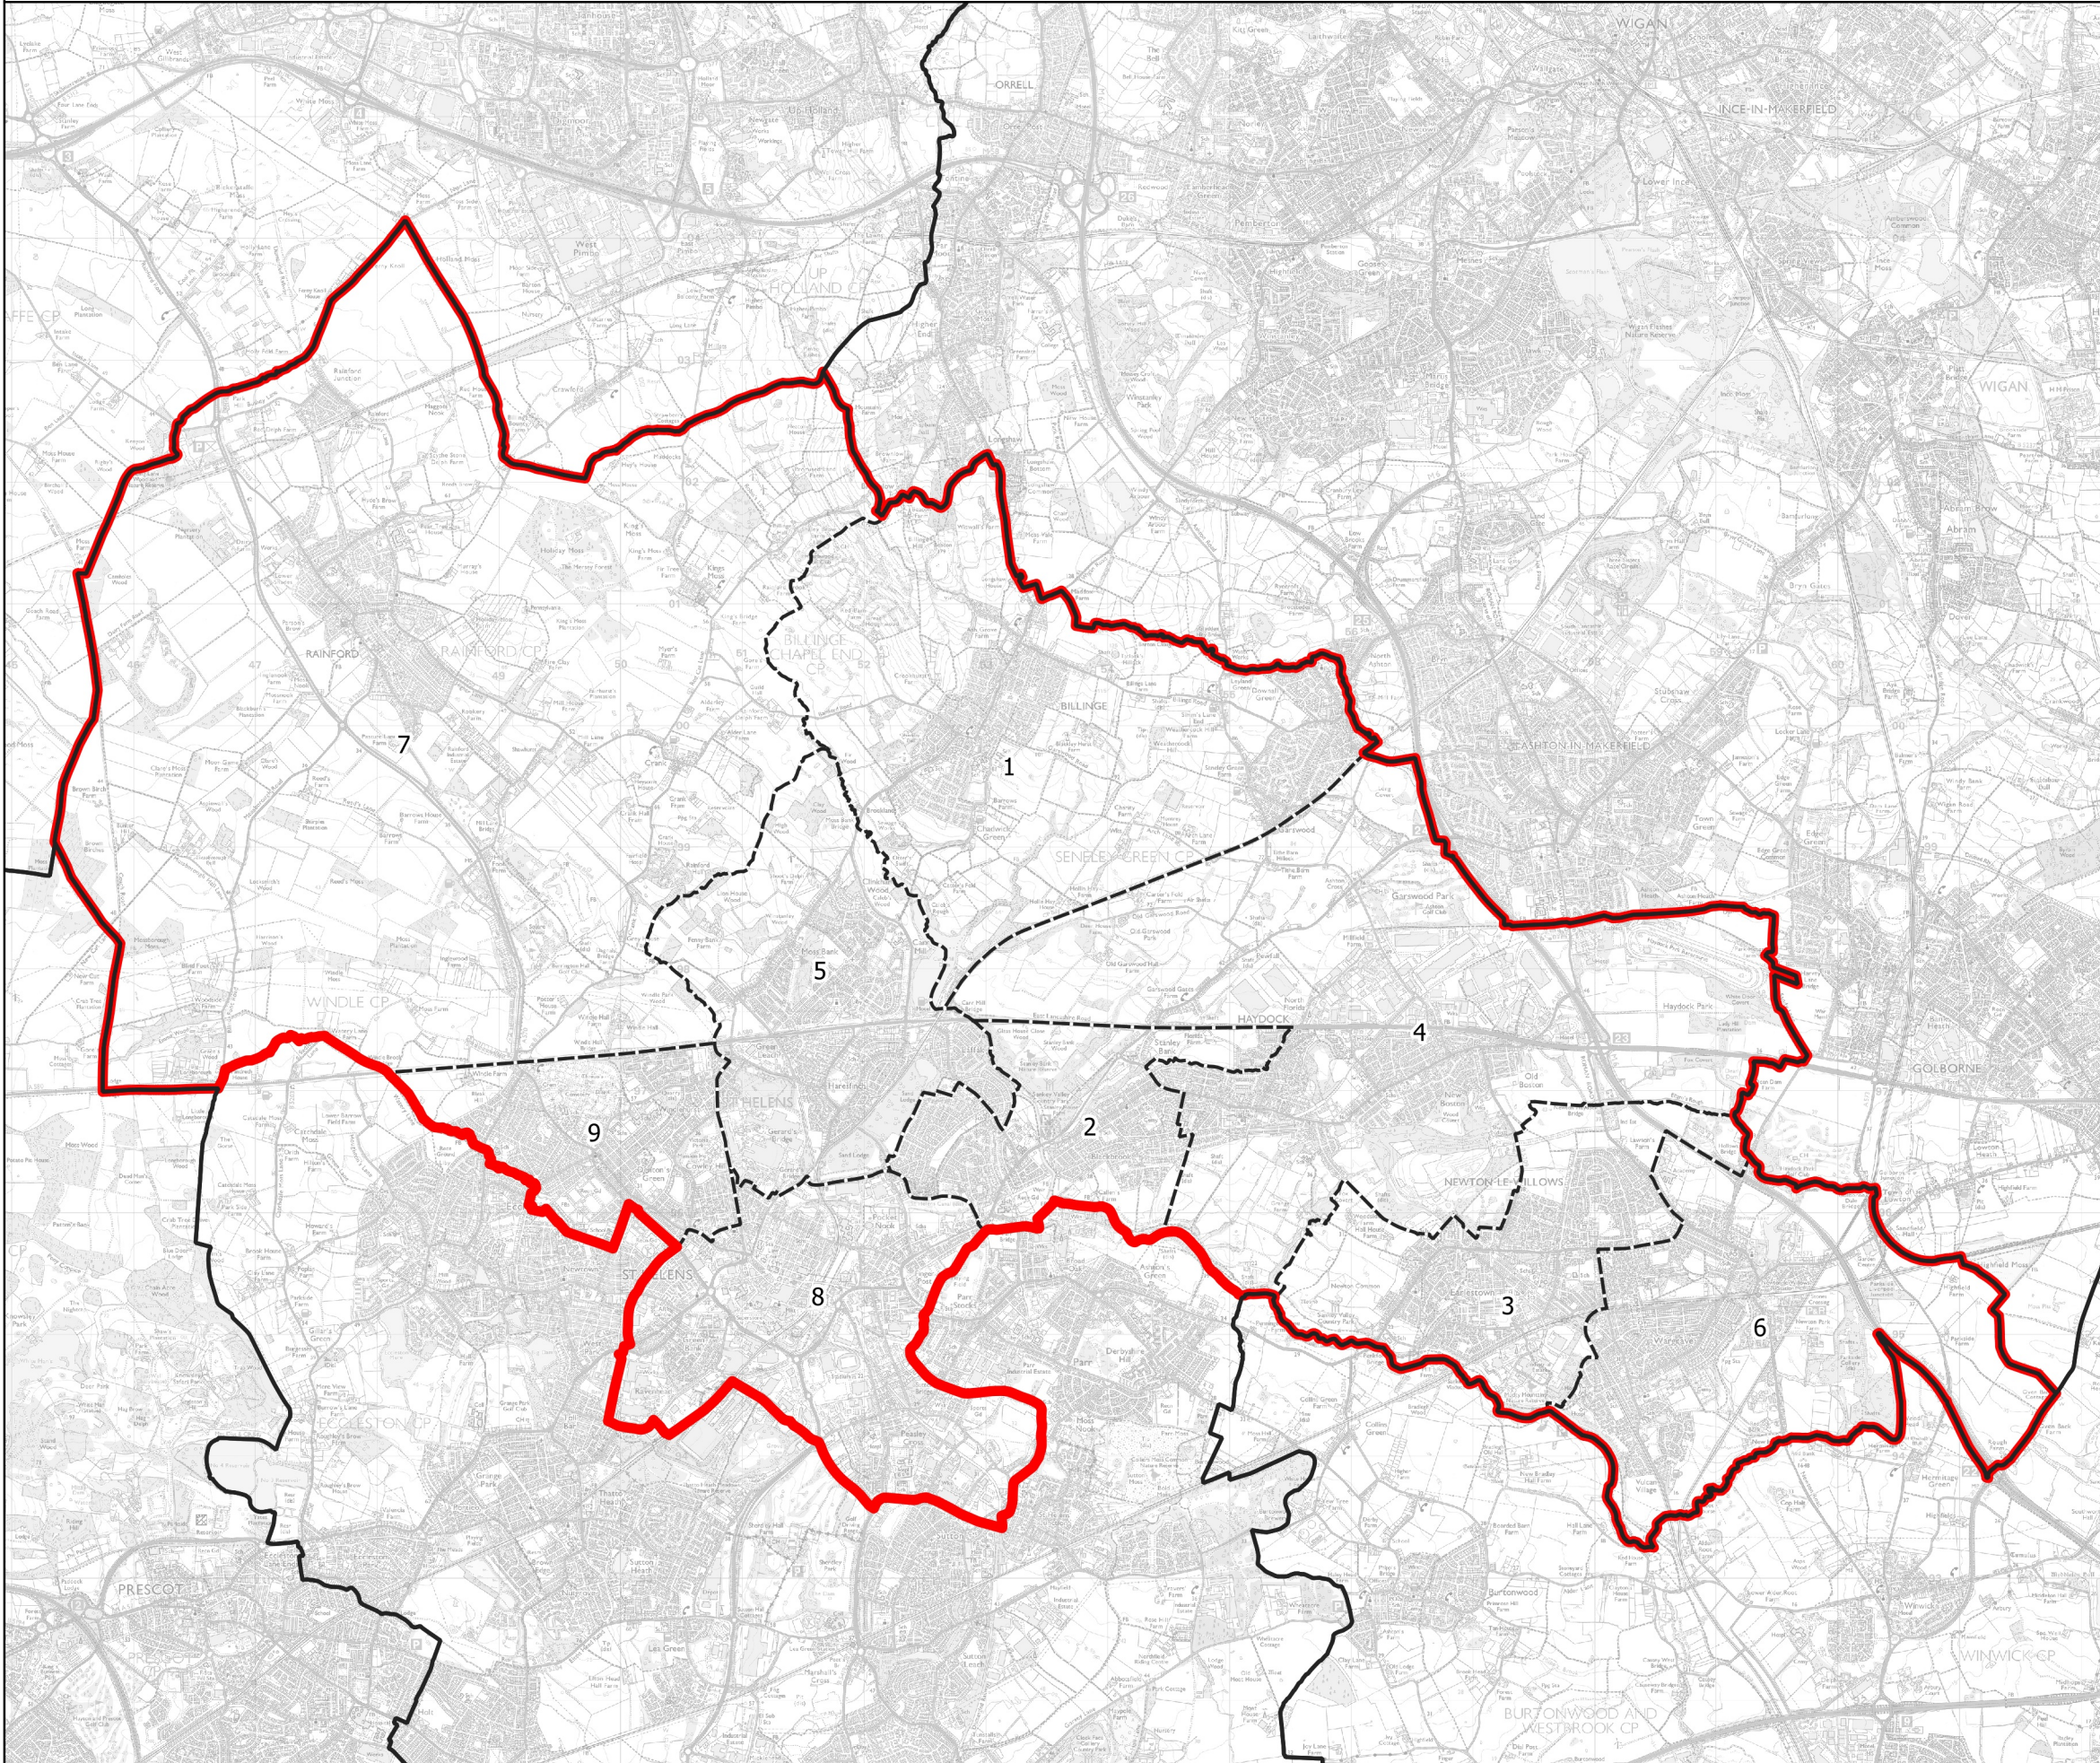

Boundary Commission for England - Initial Proposals for the North West Region

St Helens North County Constituency - Electorate 75,323

Wards:

- 1 Billinge and Seneley Green
- 2 Blackbrook
- 3 Earlestown
- 4 Haydock
- 5 Moss Bank
- 6 Newton
- 7 Rainford
- 8 Town Centre
- 9 Windle

- Constituency
- Local Authorities
- Wards

0 0.8 1.6 km

© Crown copyright and database rights 2021 OS 100018289. You are permitted to use this data solely to enable you to respond to, or interact with, the organisation that provided you with the data. You are not permitted to copy, sub-license, distribute or sell any of this data to third parties in any form. Third party rights to enforce the terms of this licence shall be reserved to OS.

St Helens North County Constituency