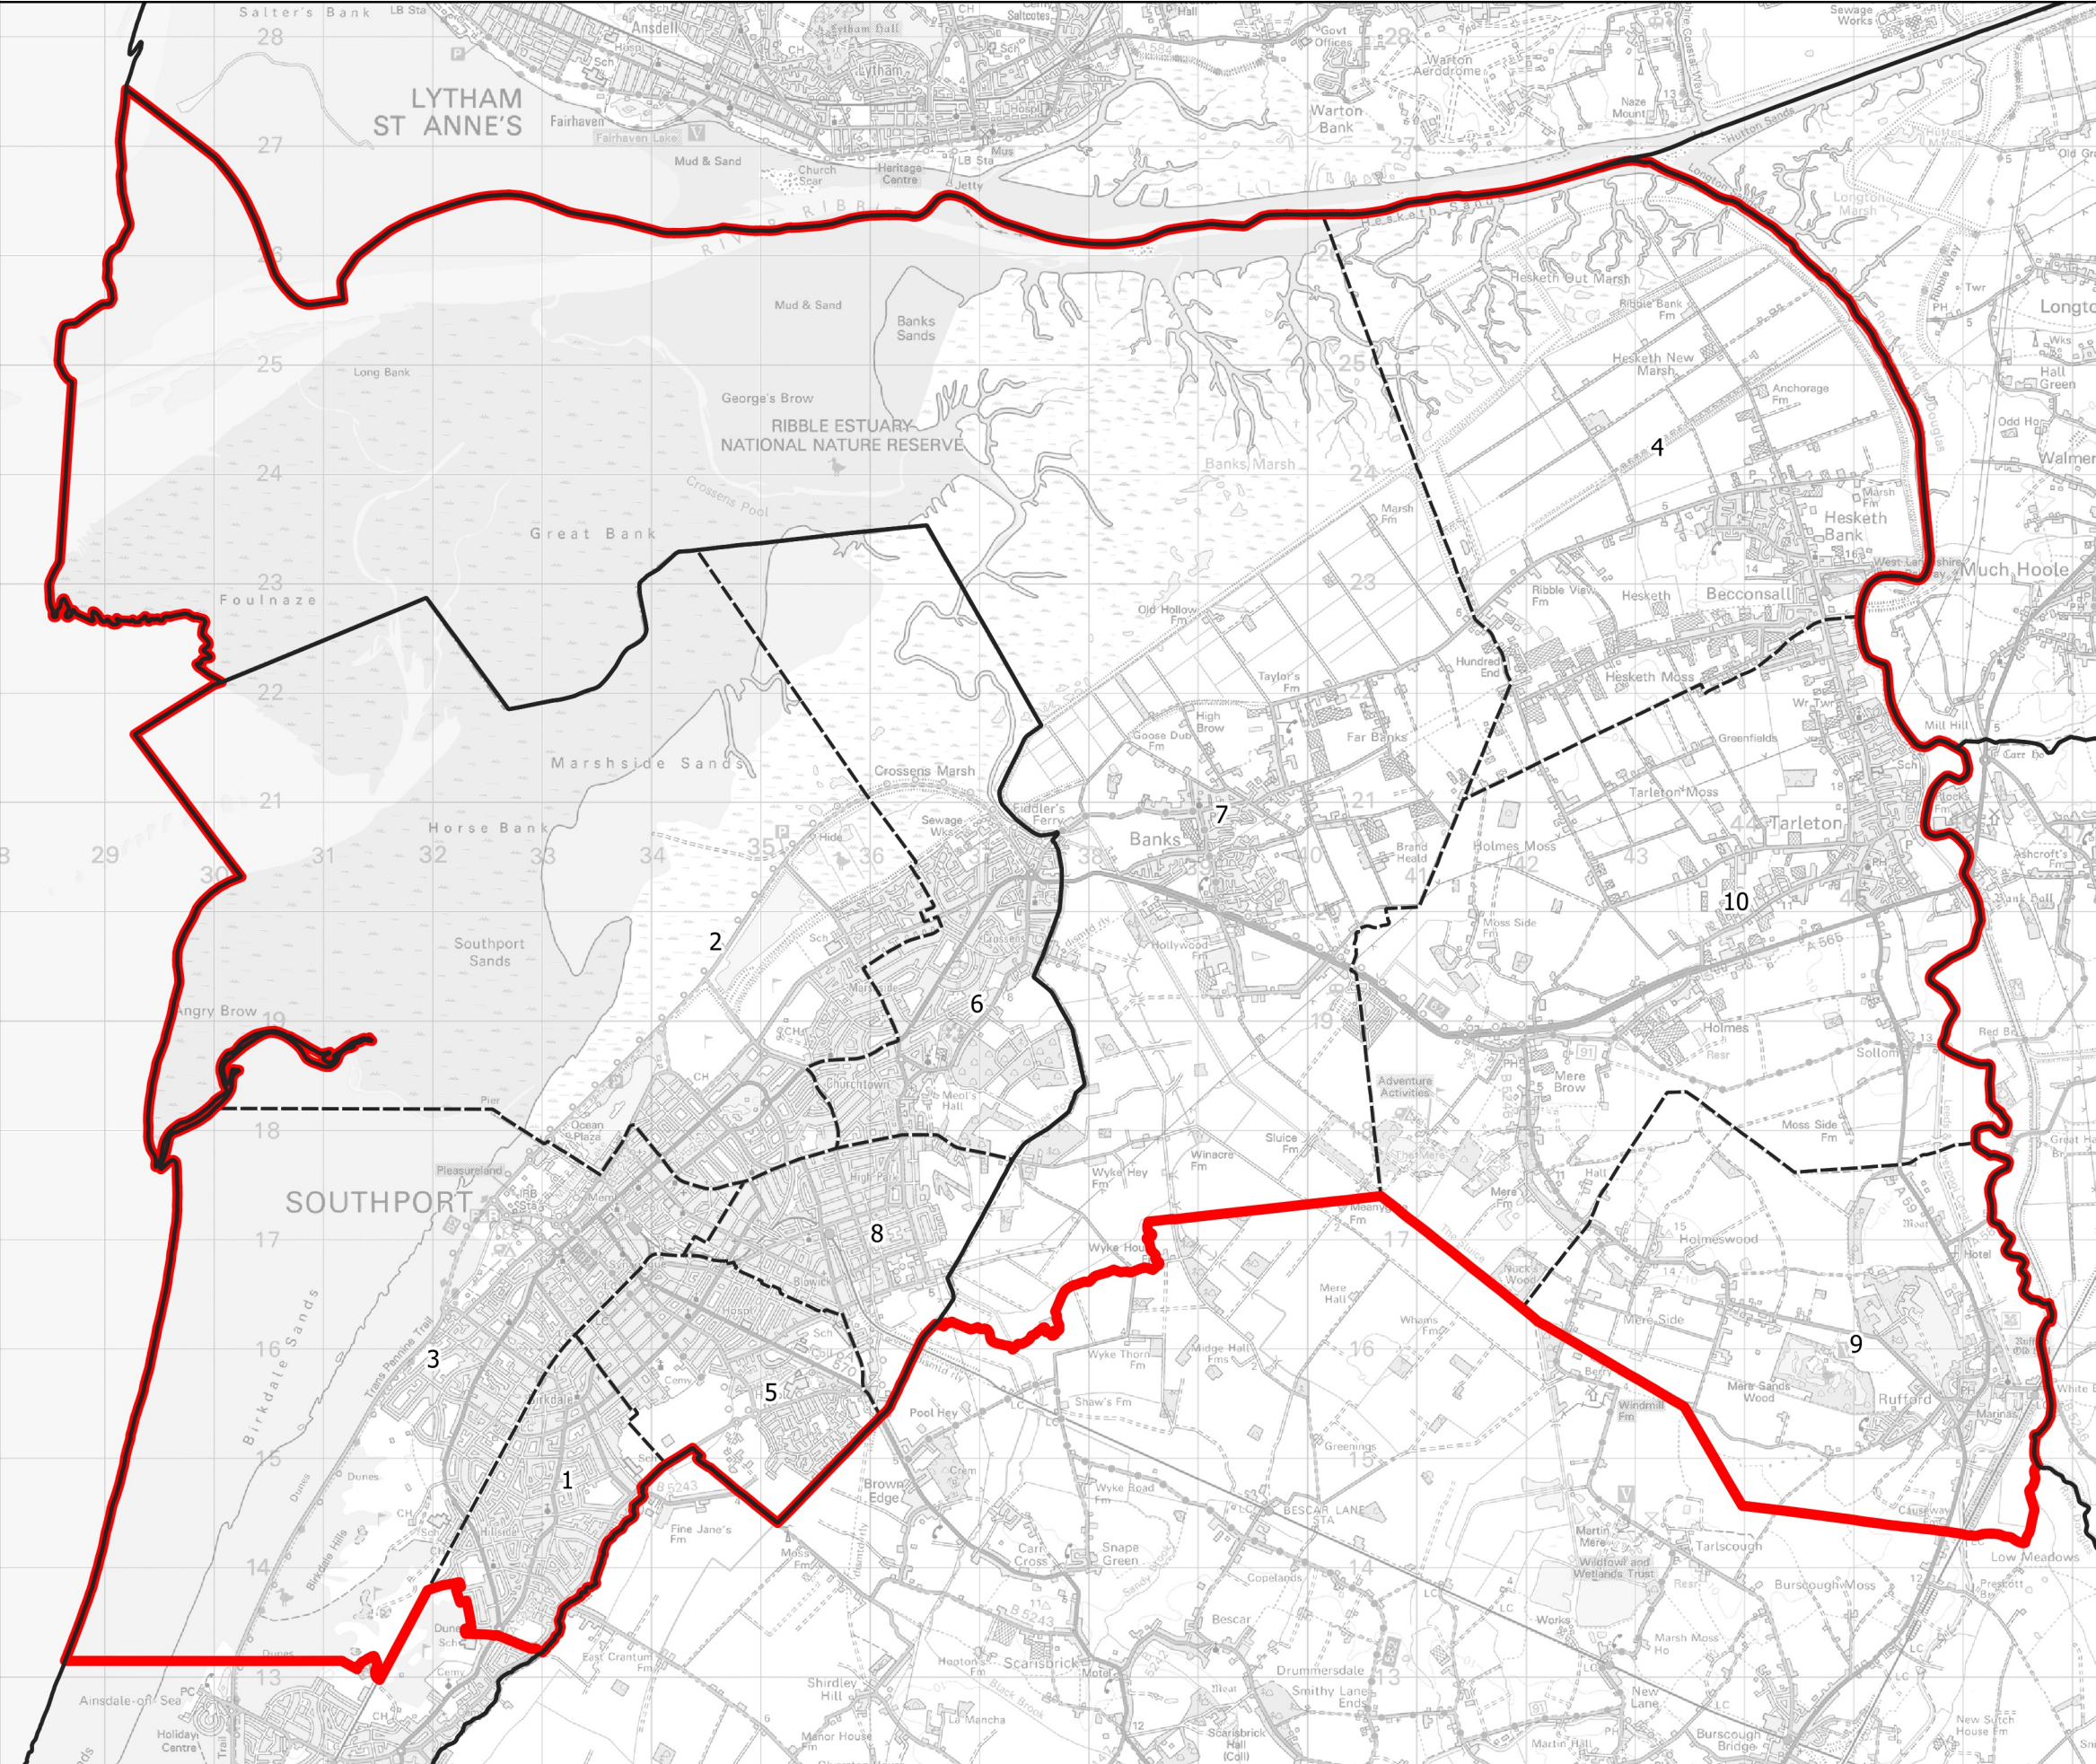

Boundary Commission for England - Initial Proposals for the North West Region

Southport County Constituency - Electorate 74,168

- Wards:
- 1 Birkdale
 - 2 Cambridge
 - 3 Duke's
 - 4 Hesketh-with-Beconsall
 - 5 Kew
 - 6 Meols
 - 7 North Meols
 - 8 Norwood
 - 9 Rufford
 - 10 Tarleton

- Constituency
- Local Authorities
- Wards

© Crown copyright and database rights 2021 OS 100018289. You are permitted to use this data solely to enable you to respond to, or interact with, the organisation that provided you with the data. You are not permitted to copy, sublicense, distribute or sell any of this data to third parties in any form. Third party rights to enforce the terms of this licence shall be reserved to OS.

Southport County Constituency