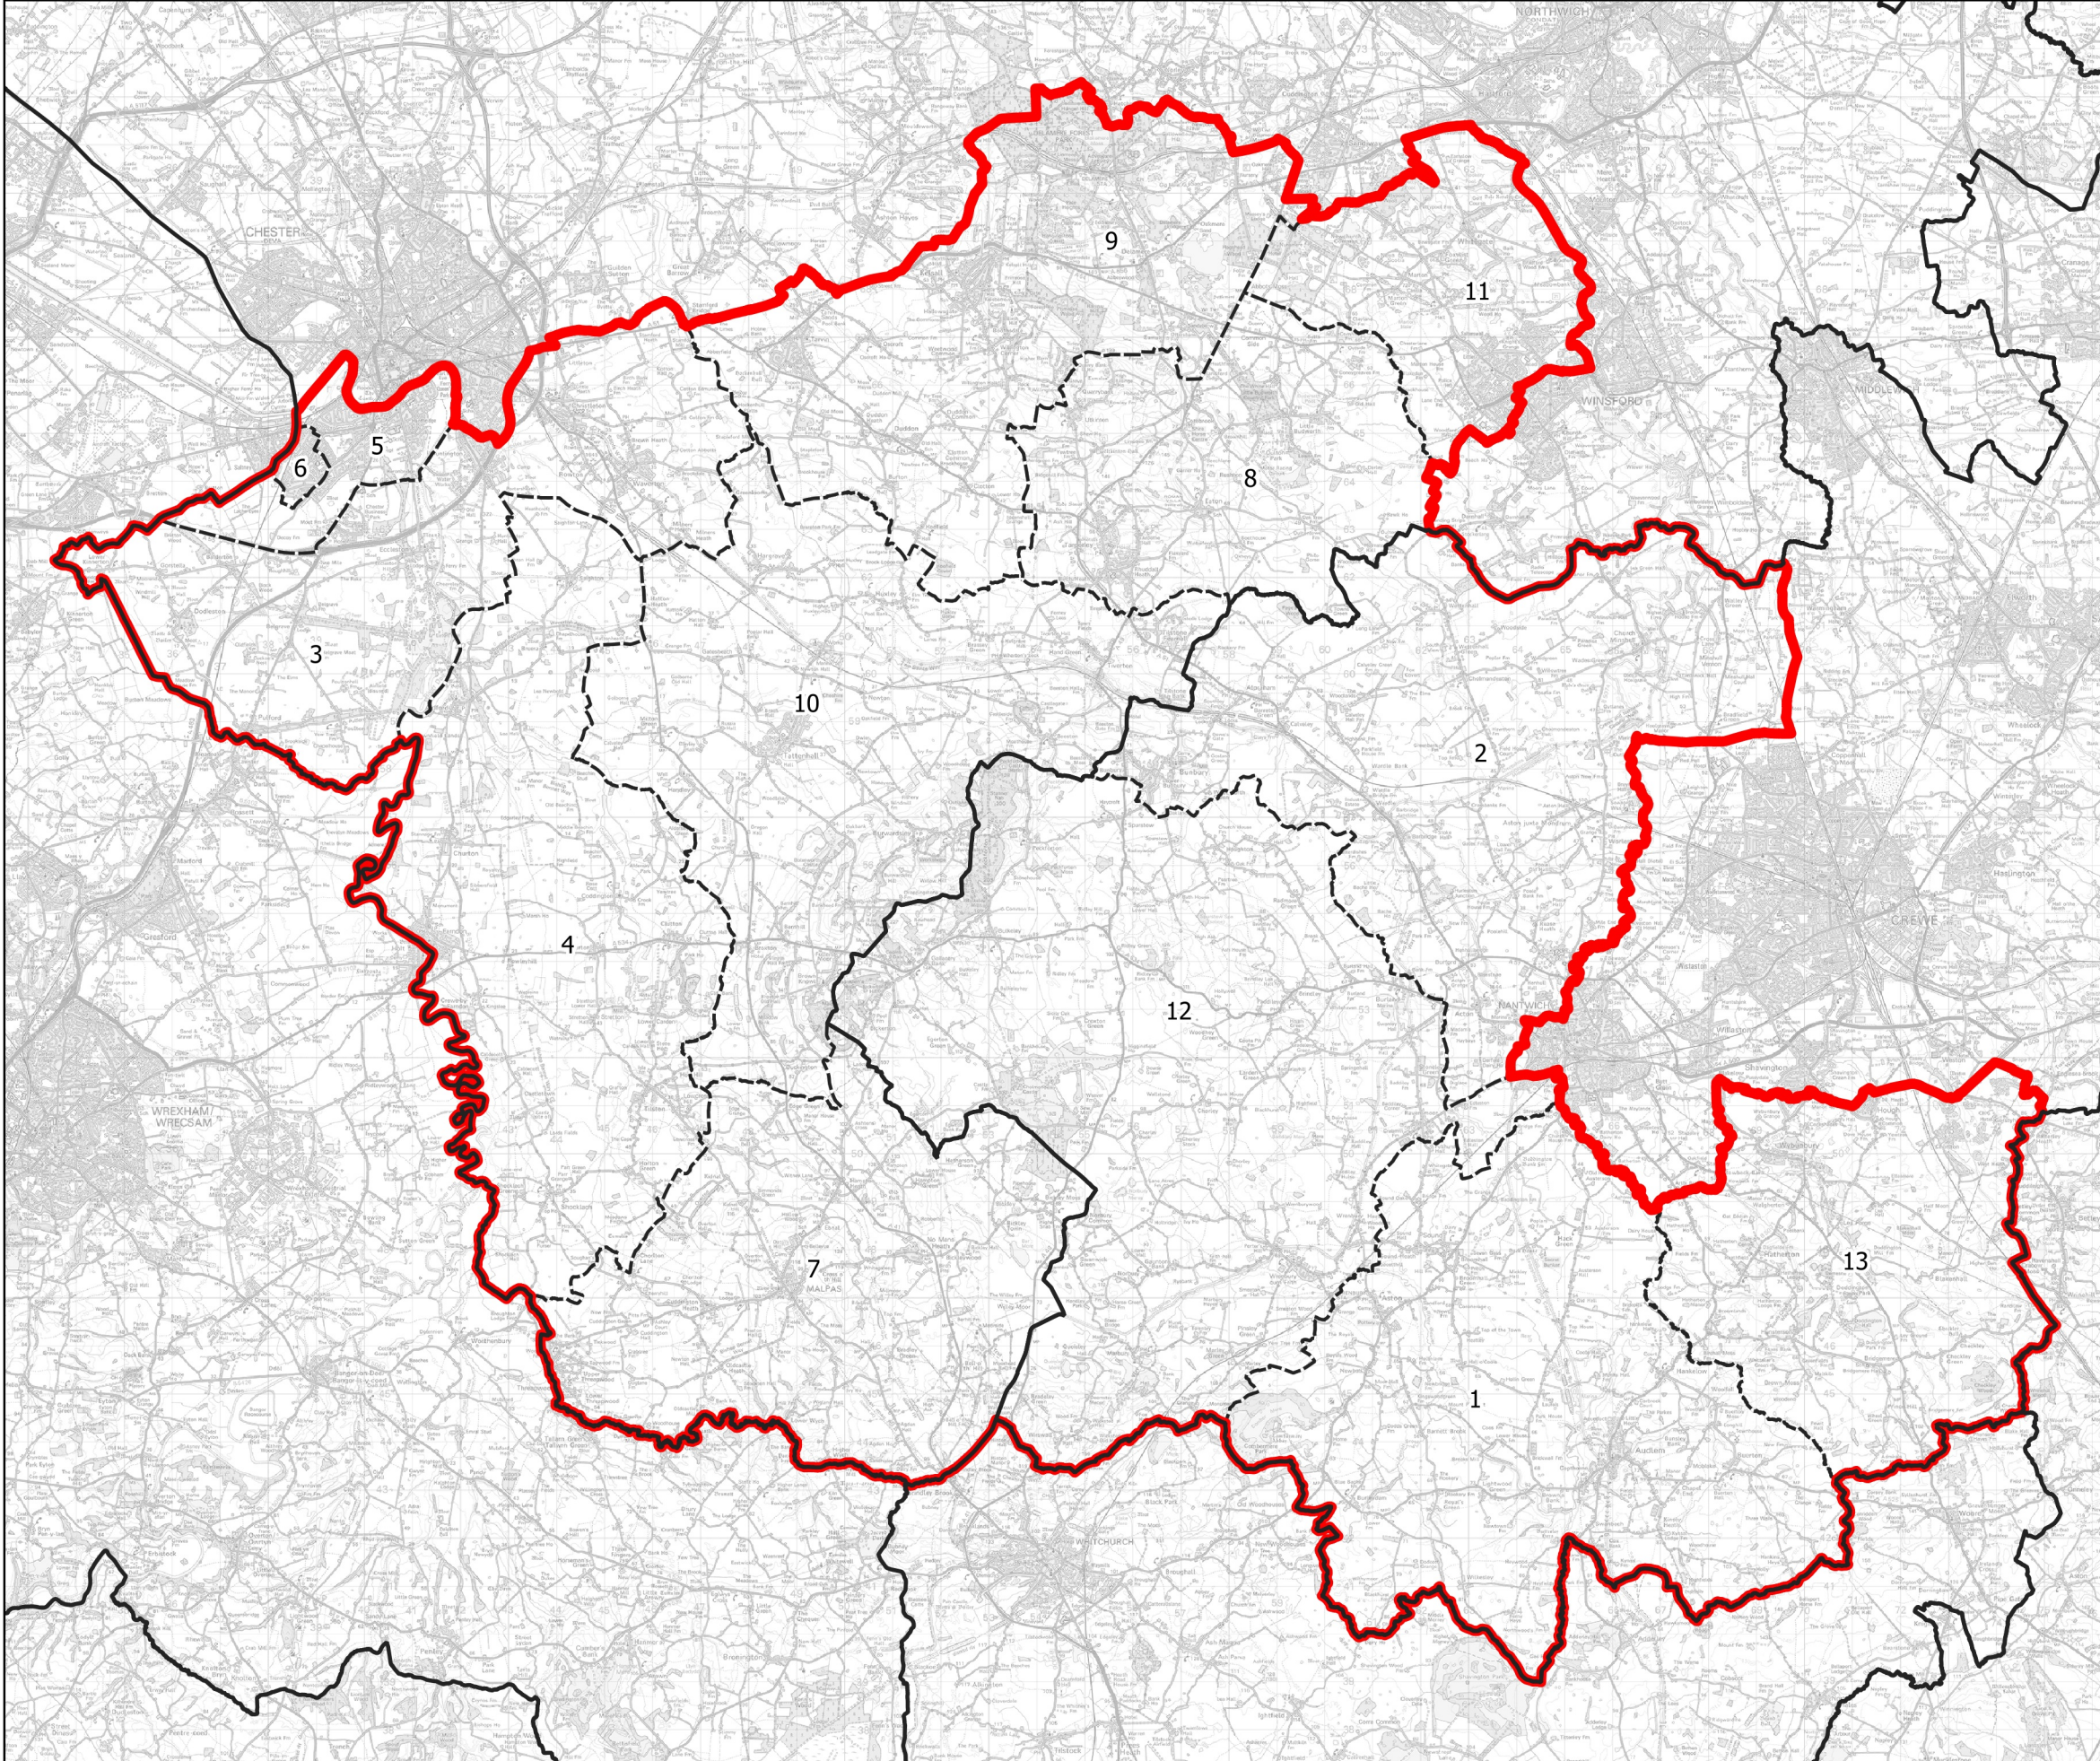

# Boundary Commission for England - Initial Proposals for the North West Region

South Cheshire County Constituency - Electorate 70,804

Wards:

- 1 Audlem
- 2 Bunbury
- 3 Christleton & Huntington
- 4 Farndon
- 5 Handbridge Park
- 6 Lache
- 7 Malpas
- 8 Tarporley
- 9 Tarvin & Kelsall
- 10 Tattenhall
- 11 Winsford Over & Verdin
- 12 Wrenbury
- 13 Wybunbury

- Constituency
- Local Authorities
- Wards

© Crown copyright and database rights 2021 OS 100018289. You are permitted to use this data solely to enable you to respond to, or interact with, the organisation that provided you with the data. You are not permitted to copy, sub-license, distribute or sell any of this data to third parties in any form. Third party rights to enforce the terms of this licence shall be reserved to OS.

South Cheshire County Constituency