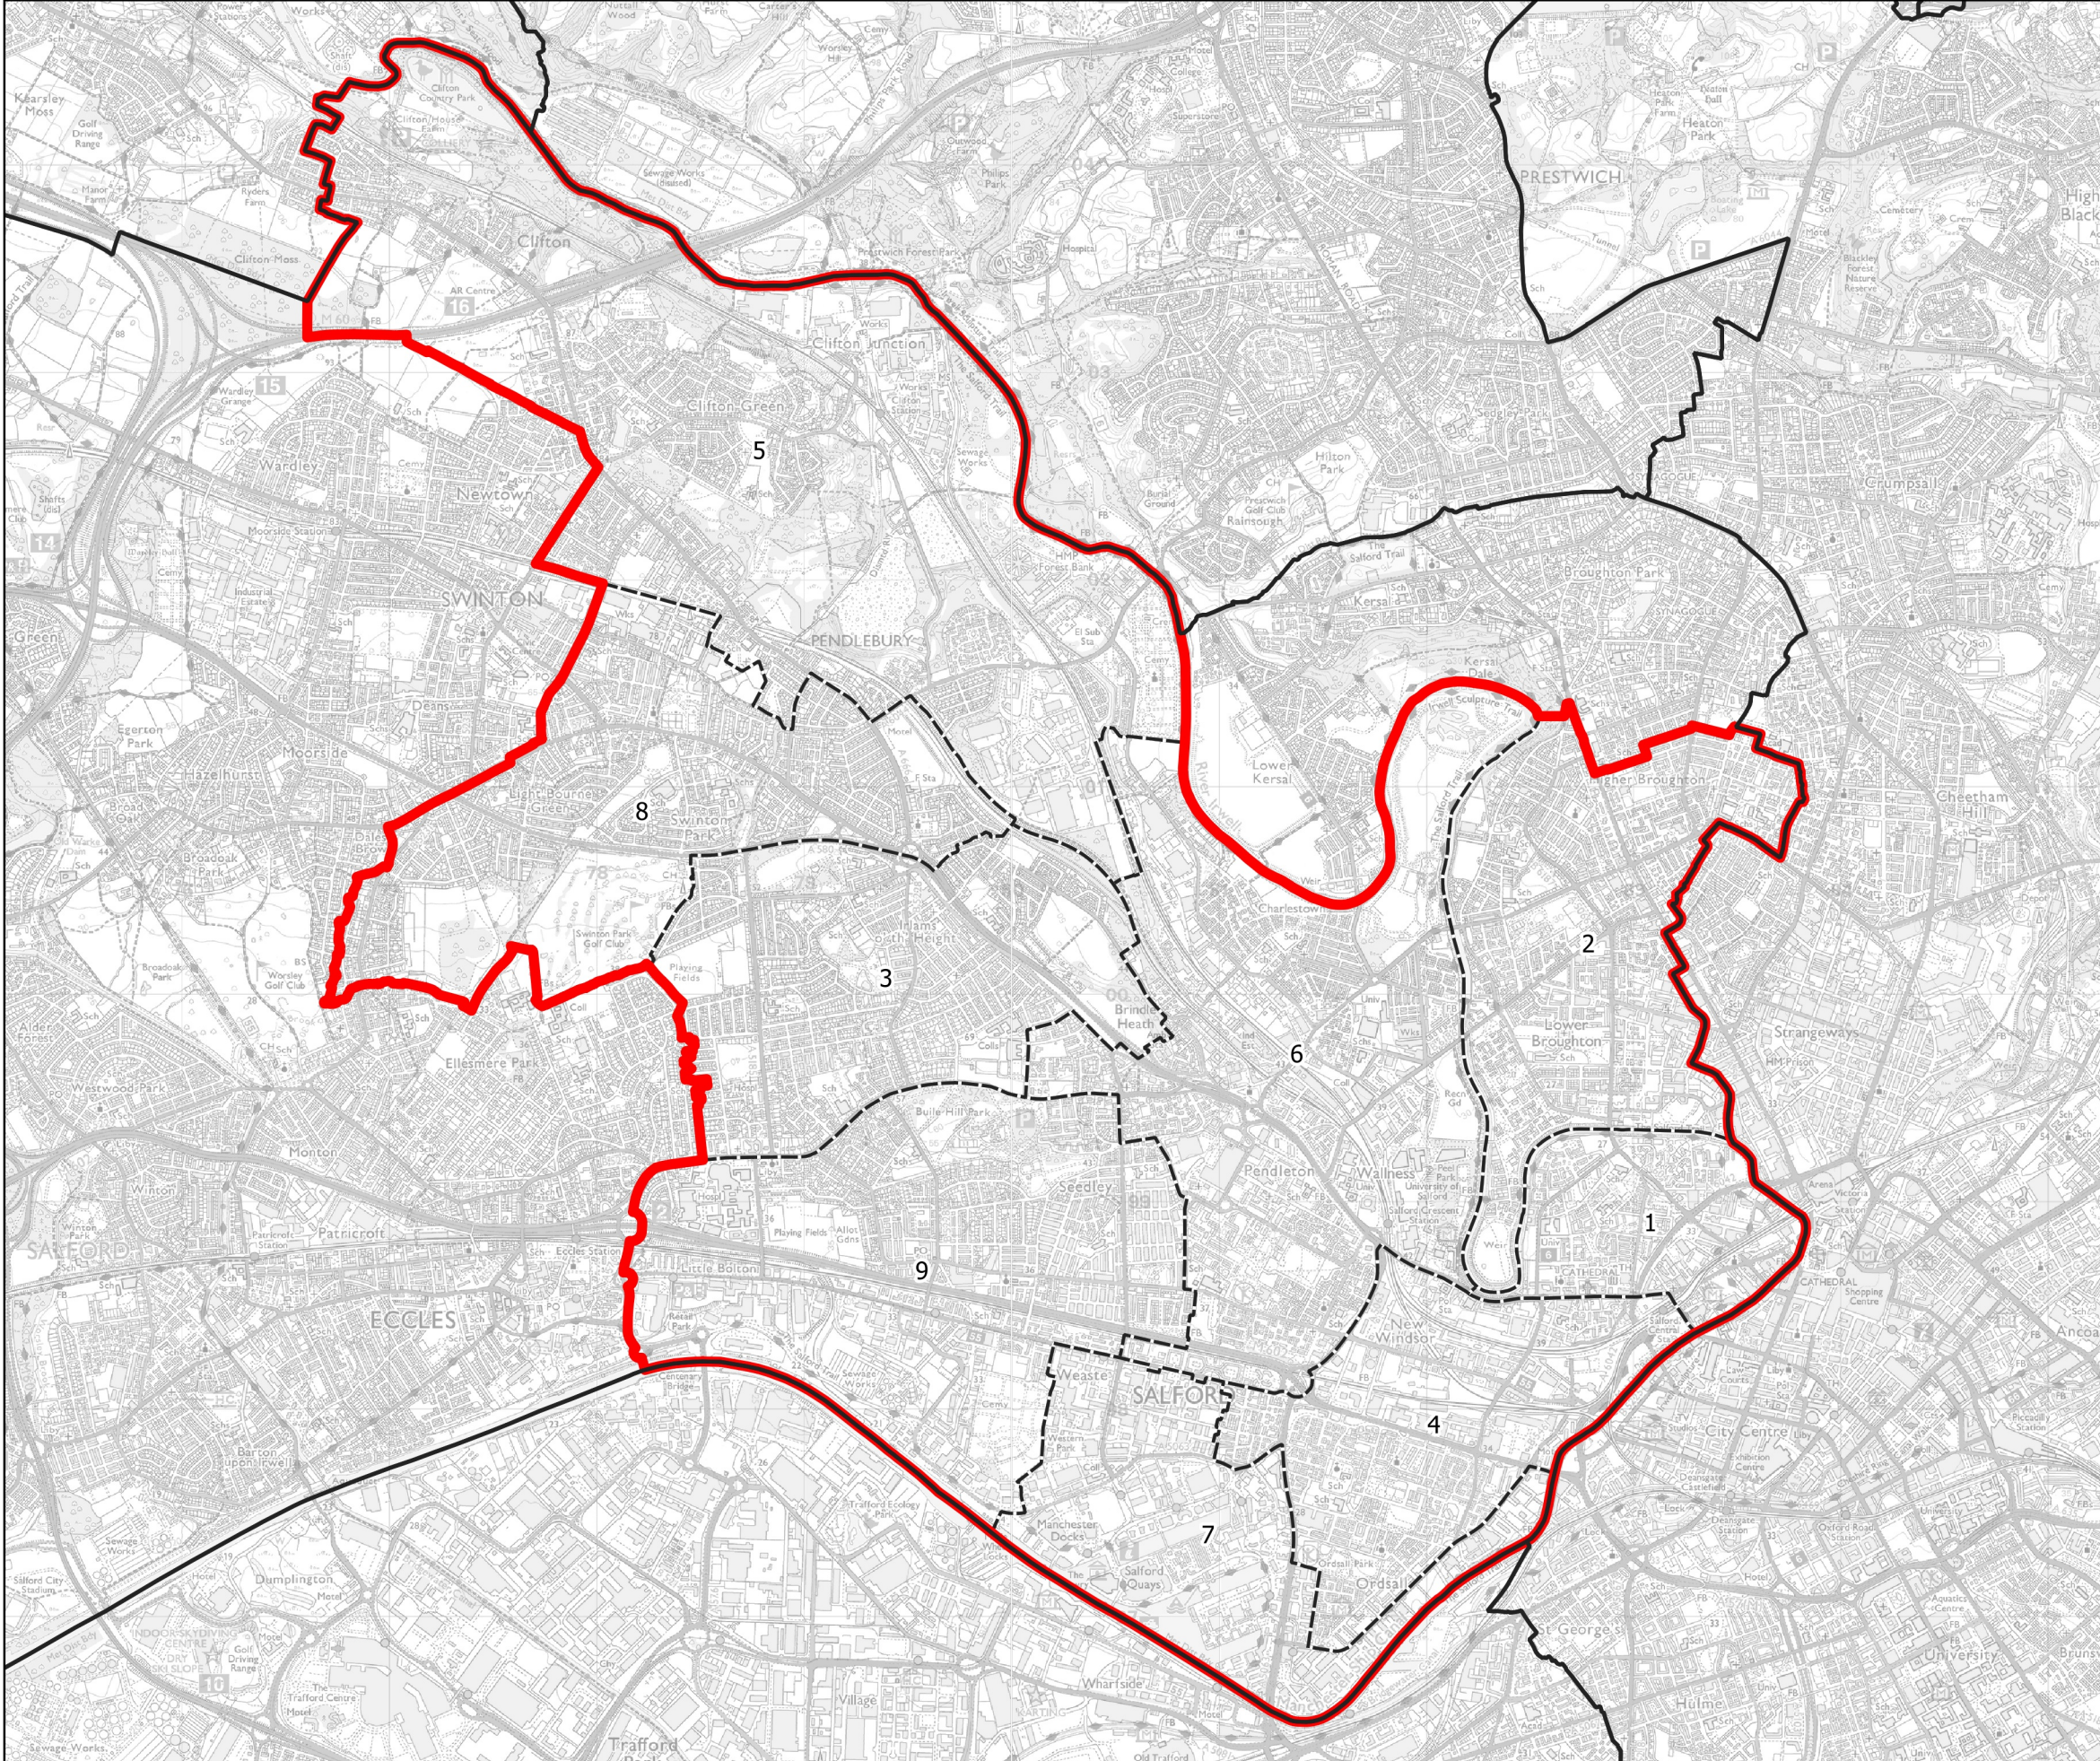

Boundary Commission for England - Initial Proposals for the North West Region

Salford Borough Constituency - Electorate 72,169

- Wards:
- 1 Blackfriars & Trinity
 - 2 Broughton
 - 3 Claremont
 - 4 Ordsall
 - 5 Pendlebury & Clifton
 - 6 Pendleton & Charlestown
 - 7 Quays
 - 8 Swinton Park
 - 9 Weaste & Seedley

Constituency
 Local Authorities
 Wards

0 0.4 0.8 km

© Crown copyright and database rights 2021 OS 100018289. You are permitted to use this data solely to enable you to respond to, or interact with, the organisation that provided you with the data. You are not permitted to copy, sub-license, distribute or sell any of this data to third parties in any form. Third party rights to enforce the terms of this licence shall be reserved to OS.