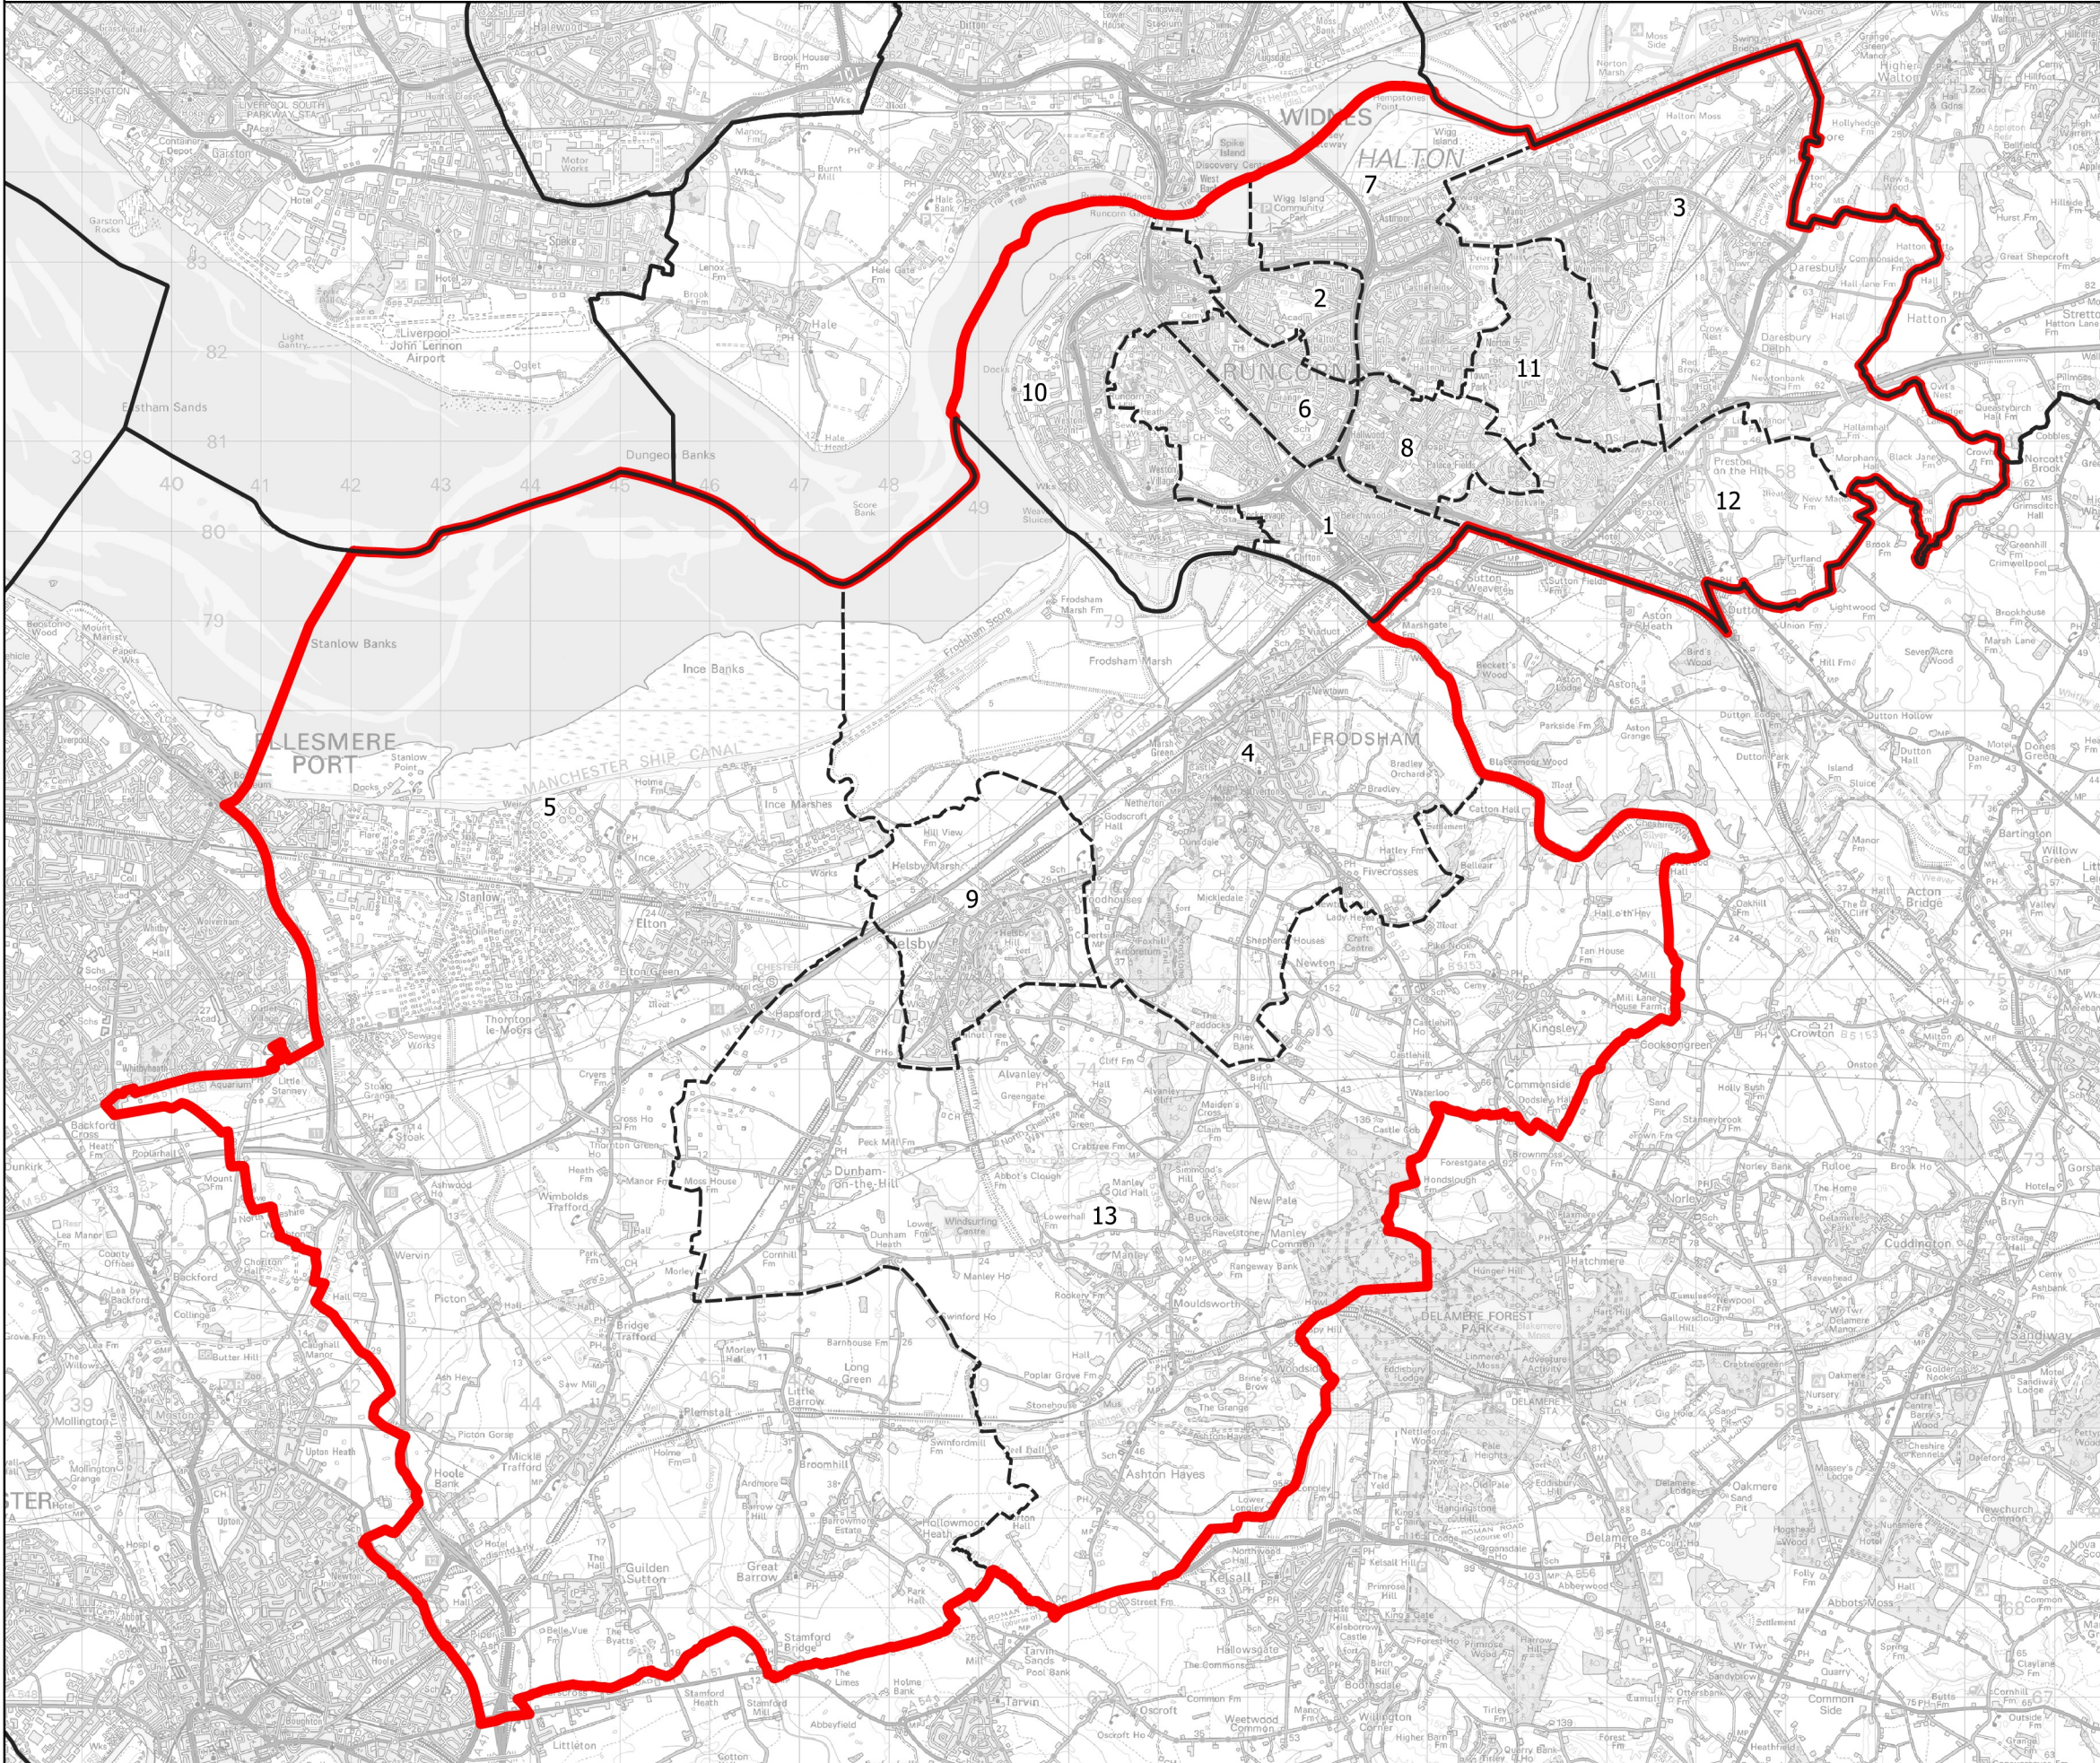

Boundary Commission for England - Initial Proposals for the North West Region

Runcorn and Helsby County Constituency - Electorate 70,950

- Wards:
- 1 Beechwood & Heath
 - 2 Bridgewater
 - 3 Daresbury, Moore & Sandymoor
 - 4 Frodsham
 - 5 Gowry Rural
 - 6 Grange
 - 7 Halton Castle
 - 8 Halton Lea
 - 9 Helsby
 - 10 Mersey & Weston
 - 11 Norton North
 - 12 Norton South & Preston Brook
 - 13 Sandstone

 Constituency
 Local Authorities
 Wards

0 1 2 km 

© Crown copyright and database rights 2021 OS 100018289. You are permitted to use this data solely to enable you to respond to, or interact with, the organisation that provided you with the data. You are not permitted to copy, sub-license, distribute or sell any of this data to third parties in any form. Third party rights to enforce the terms of this licence shall be reserved to OS.

Runcorn and Helsby County Constituency