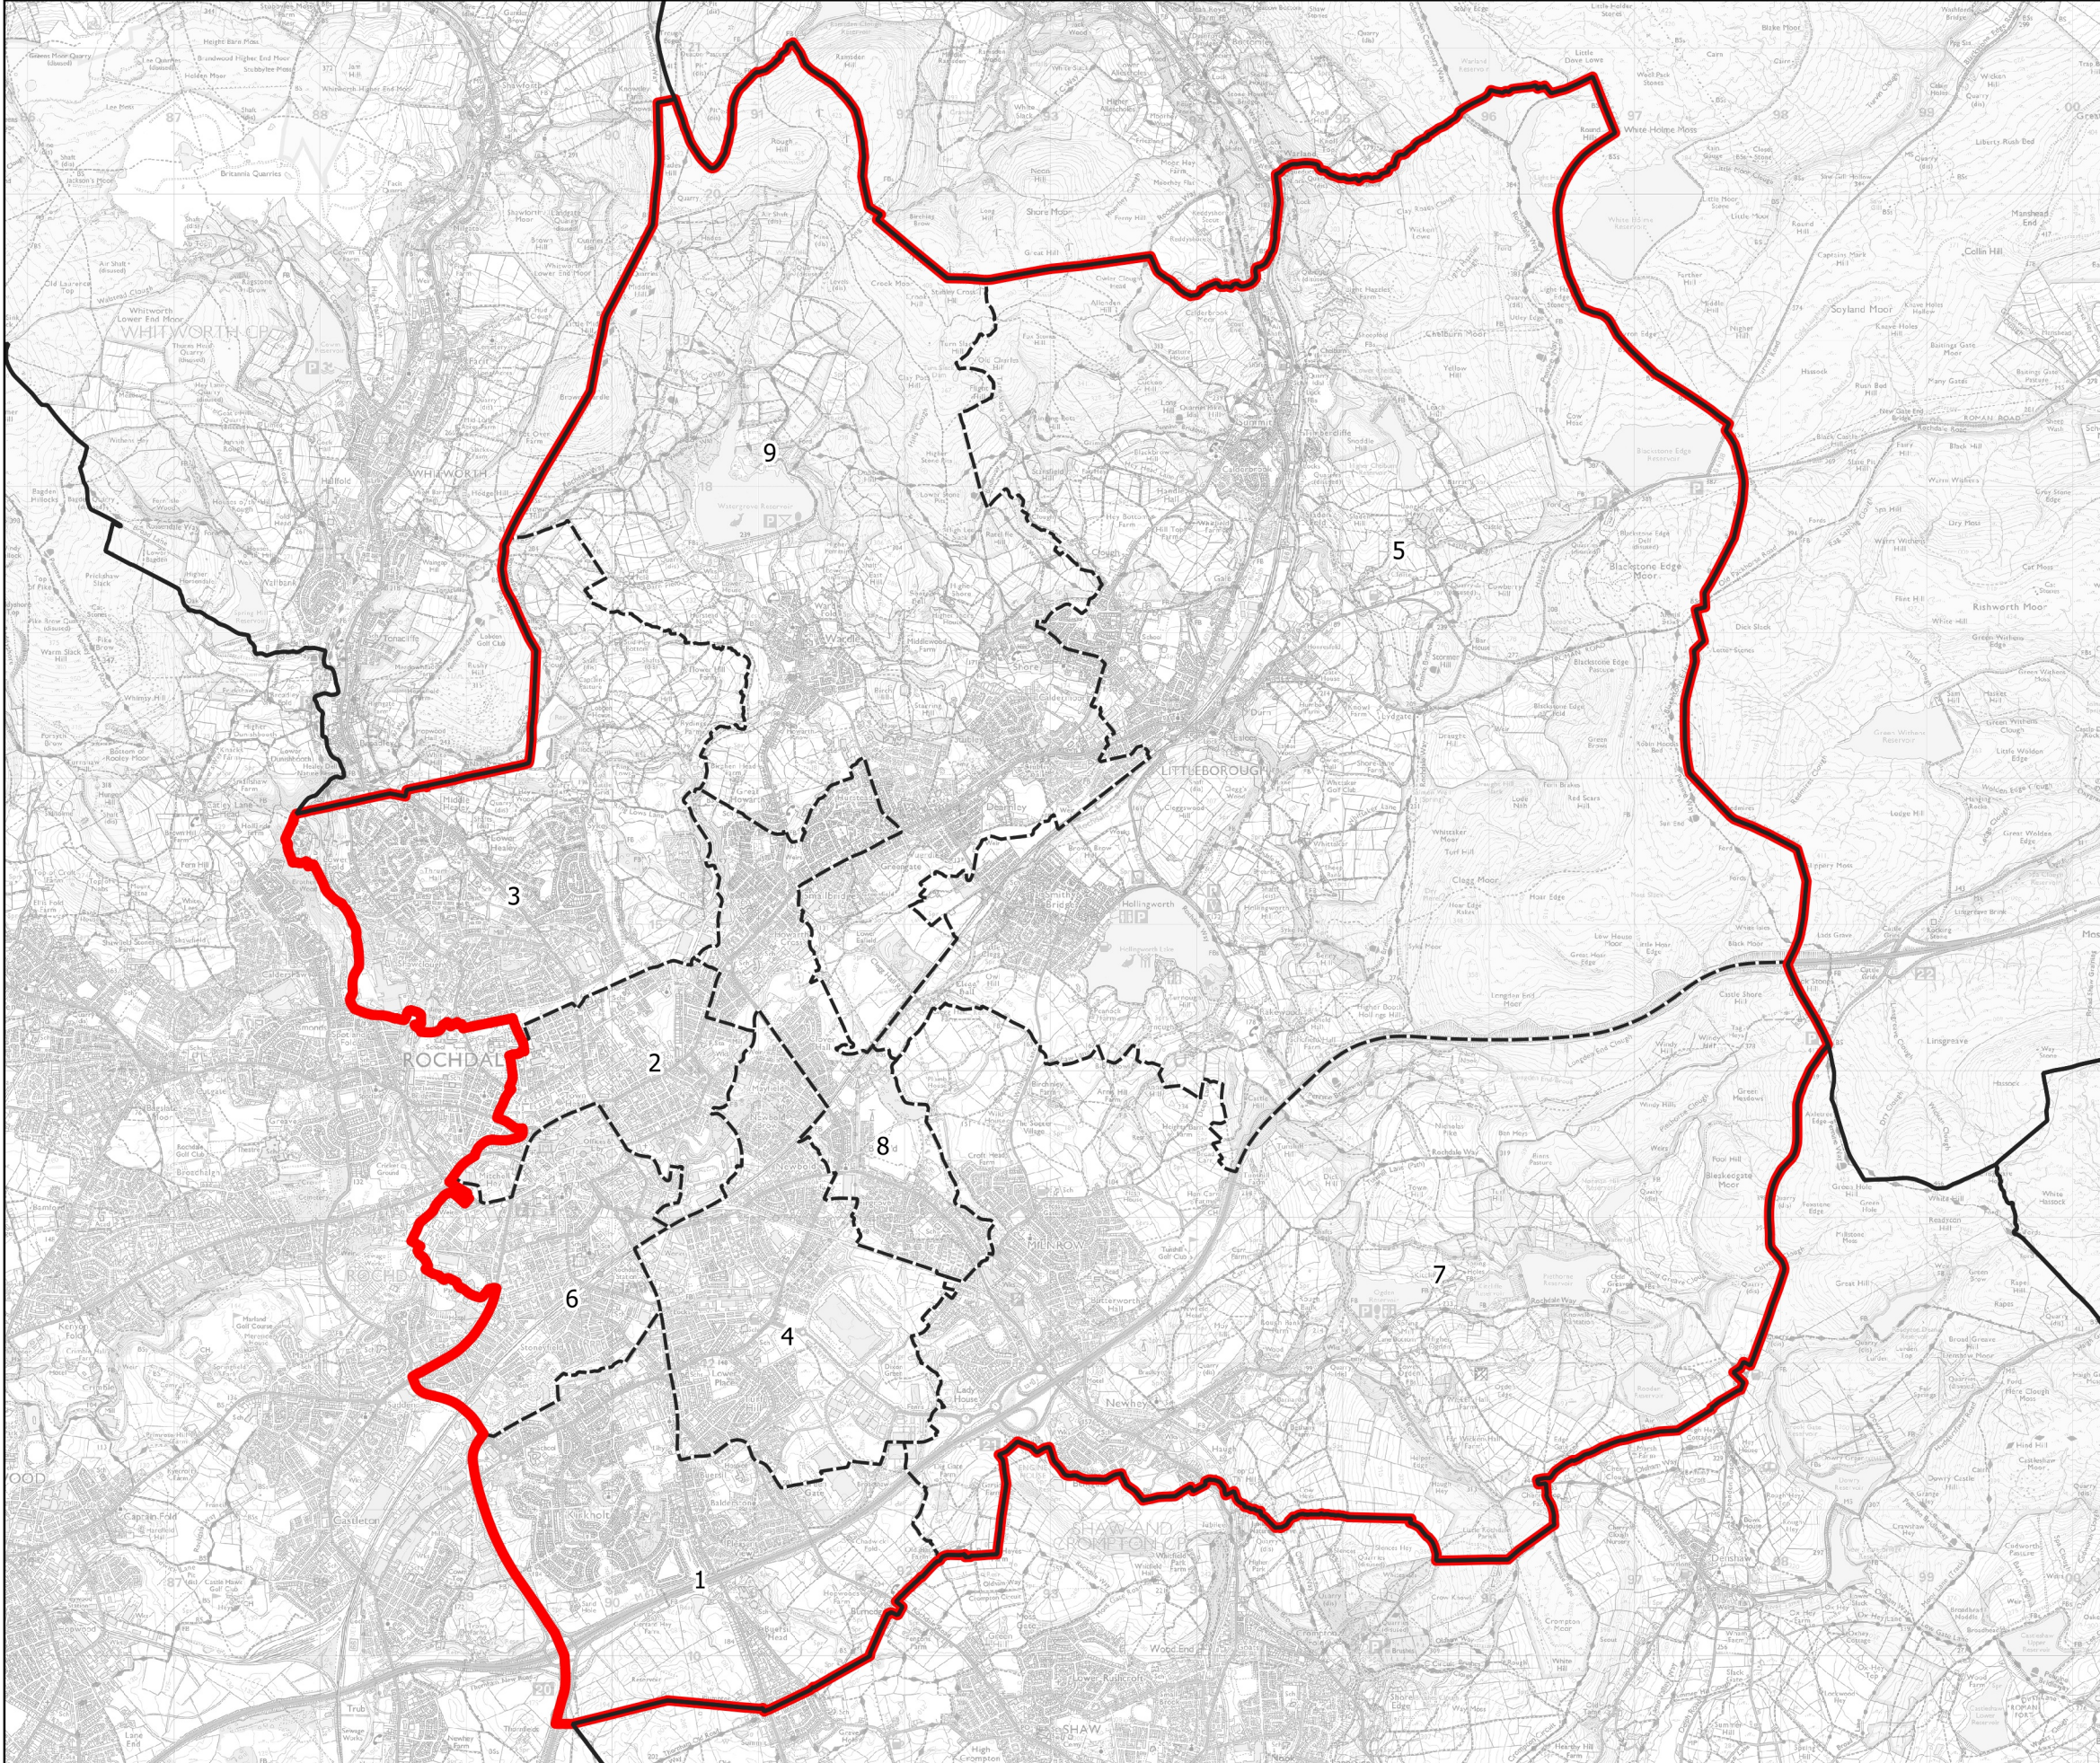

Boundary Commission for England - Initial Proposals for the North West Region

Rochdale County Constituency - Electorate 71,697

- Wards:
- 1 Balderstone and Kirkholt
 - 2 Central Rochdale
 - 3 Healey
 - 4 Kingsway
 - 5 Littleborough Lakeside
 - 6 Milkstone and Deepdish
 - 7 Milnrow and Newhey
 - 8 Smallbridge and Firgrove
 - 9 Wardle and West Littleborough

Constituency
 Local Authorities
 Wards

0 0.6 1.2 km

© Crown copyright and database rights 2021 OS 100018289. You are permitted to use this data solely to enable you to respond to, or interact with, the organisation that provided you with the data. You are not permitted to copy, sub-license, distribute or sell any of this data to third parties in any form. Third party rights to enforce the terms of this licence shall be reserved to OS.

Rochdale County Constituency