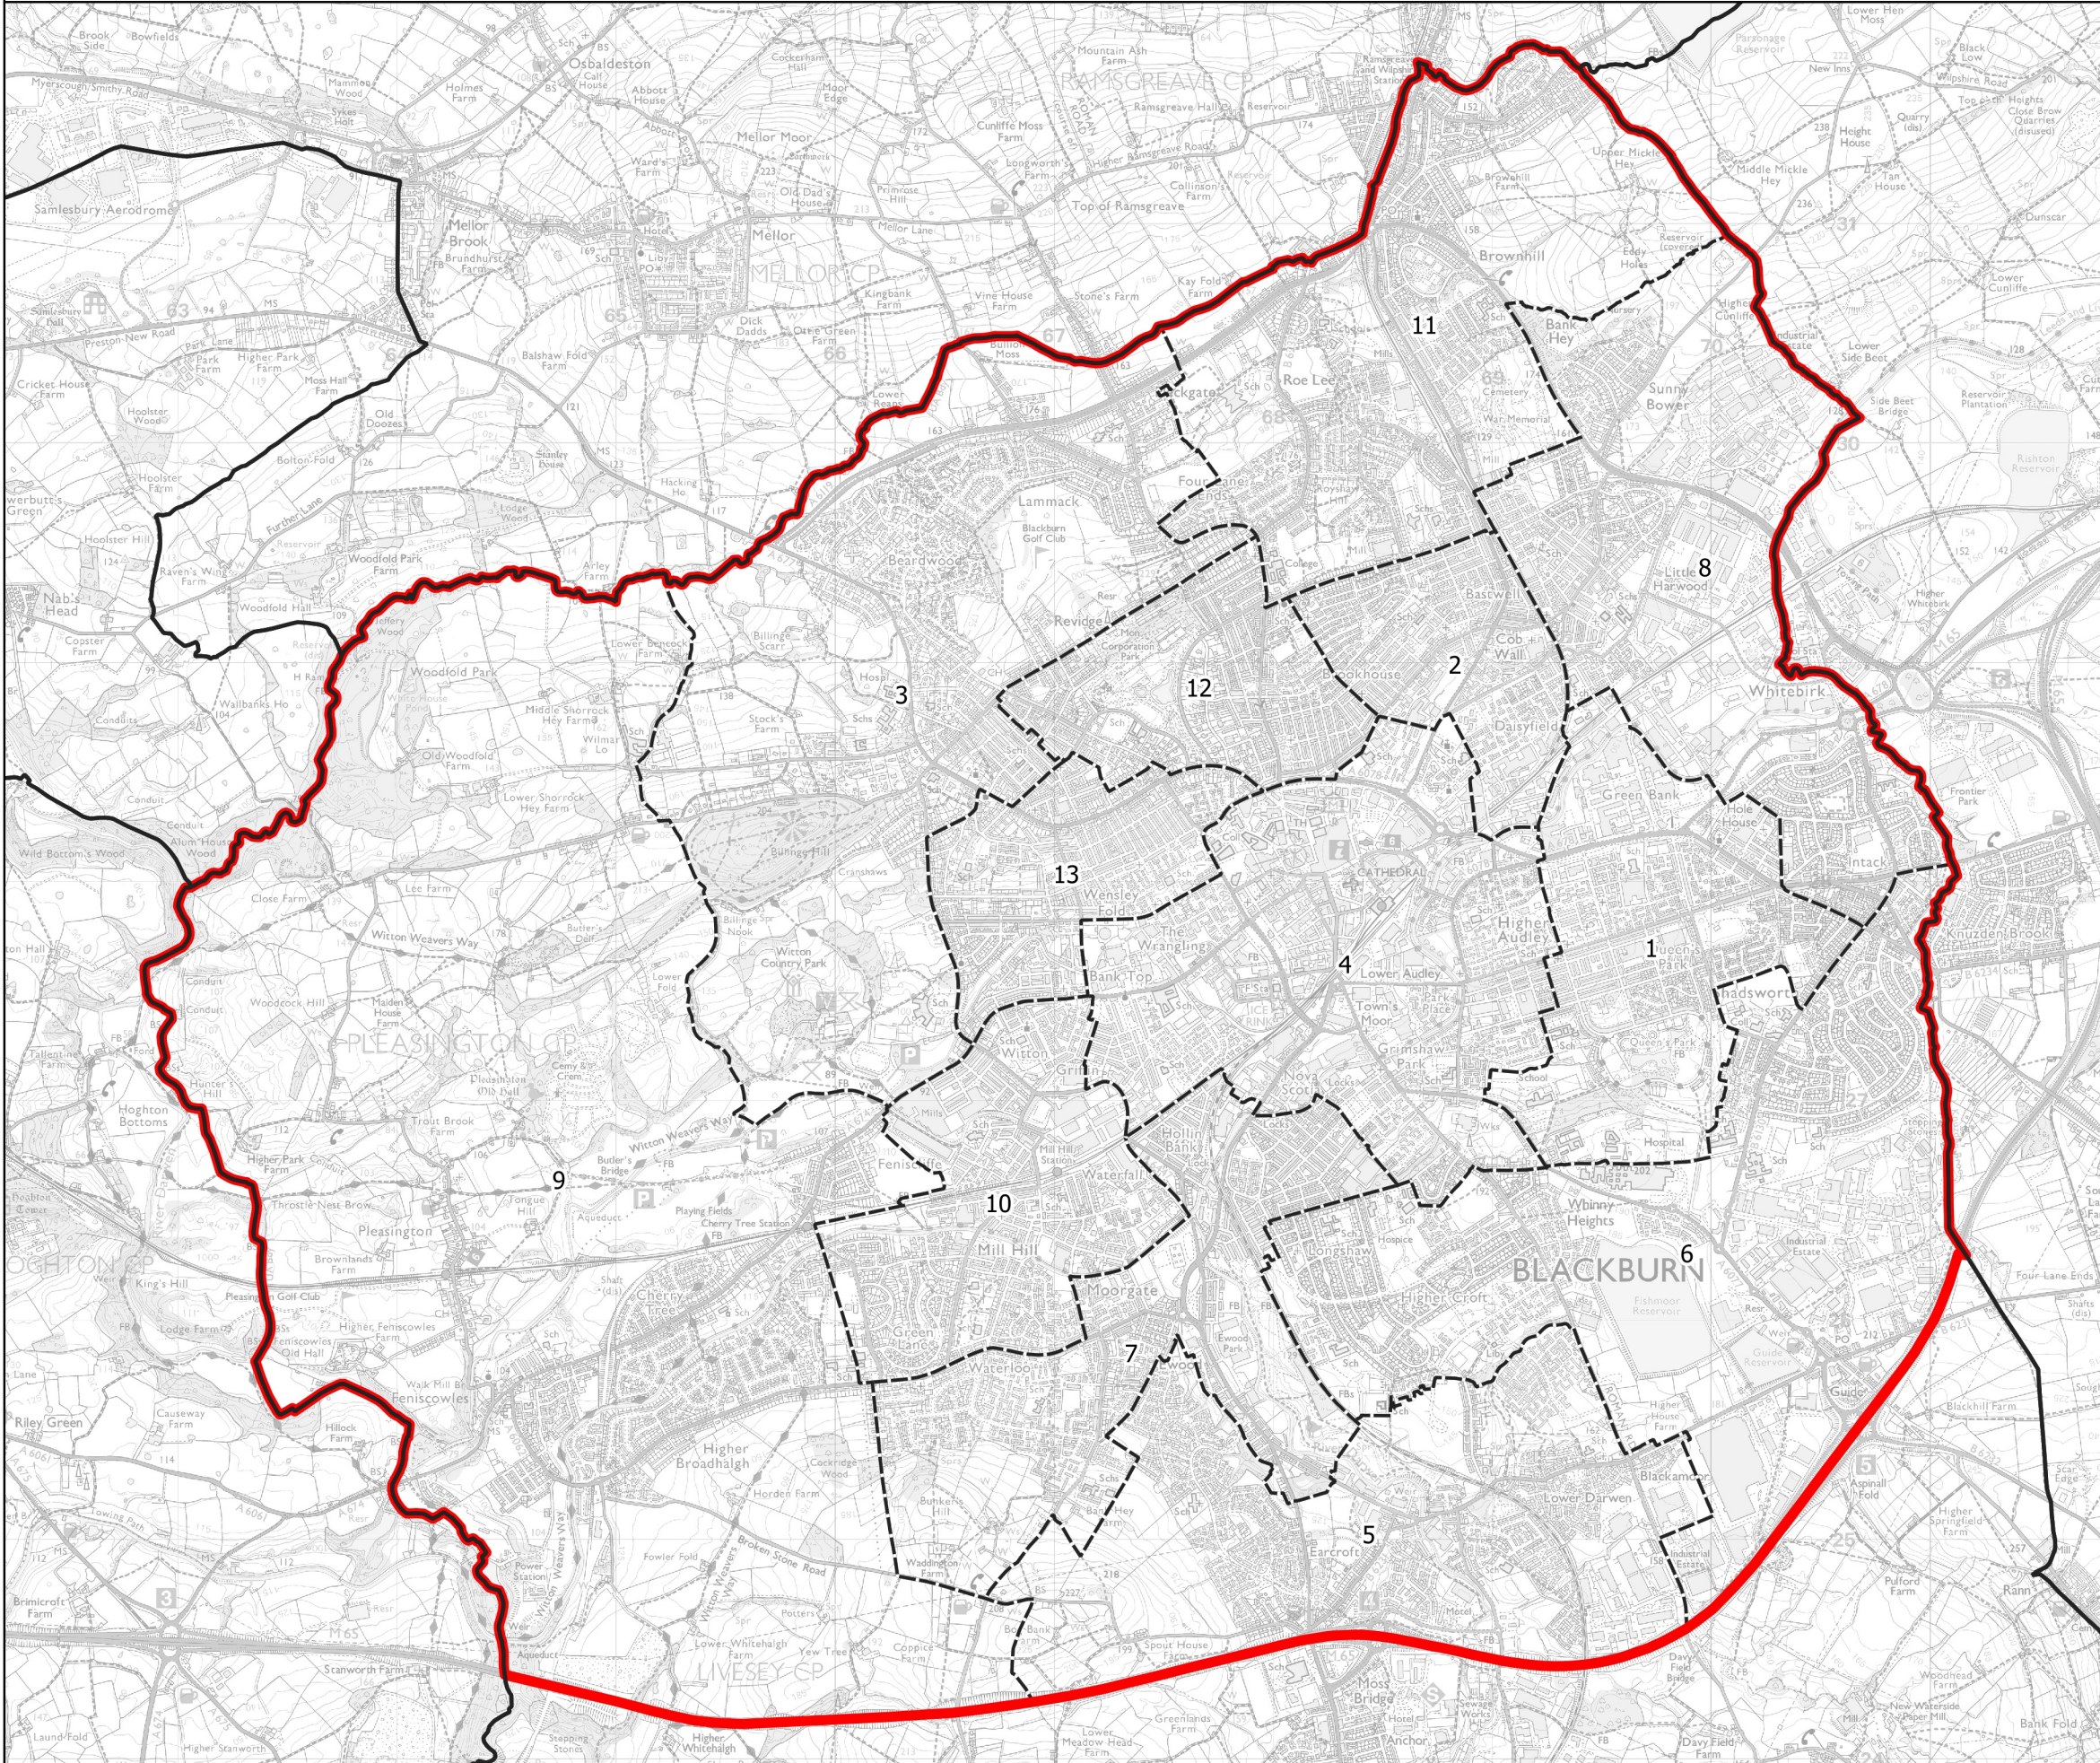

Boundary Commission for England - Initial Proposals for the North West Region

Blackburn Borough Constituency - Electorate 76,323

- Wards:
- 1 Audley & Queen's Park
 - 2 Bastwell & Daisyfield
 - 3 Billinge & Beardwood
 - 4 Blackburn Central
 - 5 Blackburn South & Lower Darwen
 - 6 Blackburn South East
 - 7 Ewood
 - 8 Little Harwood & Whitebirk
 - 9 Livesey with Pleasington
 - 10 Mill Hill & Moorgate
 - 11 Roe Lee
 - 12 Shear Brow & Corporation Park
 - 13 Wensley Fold