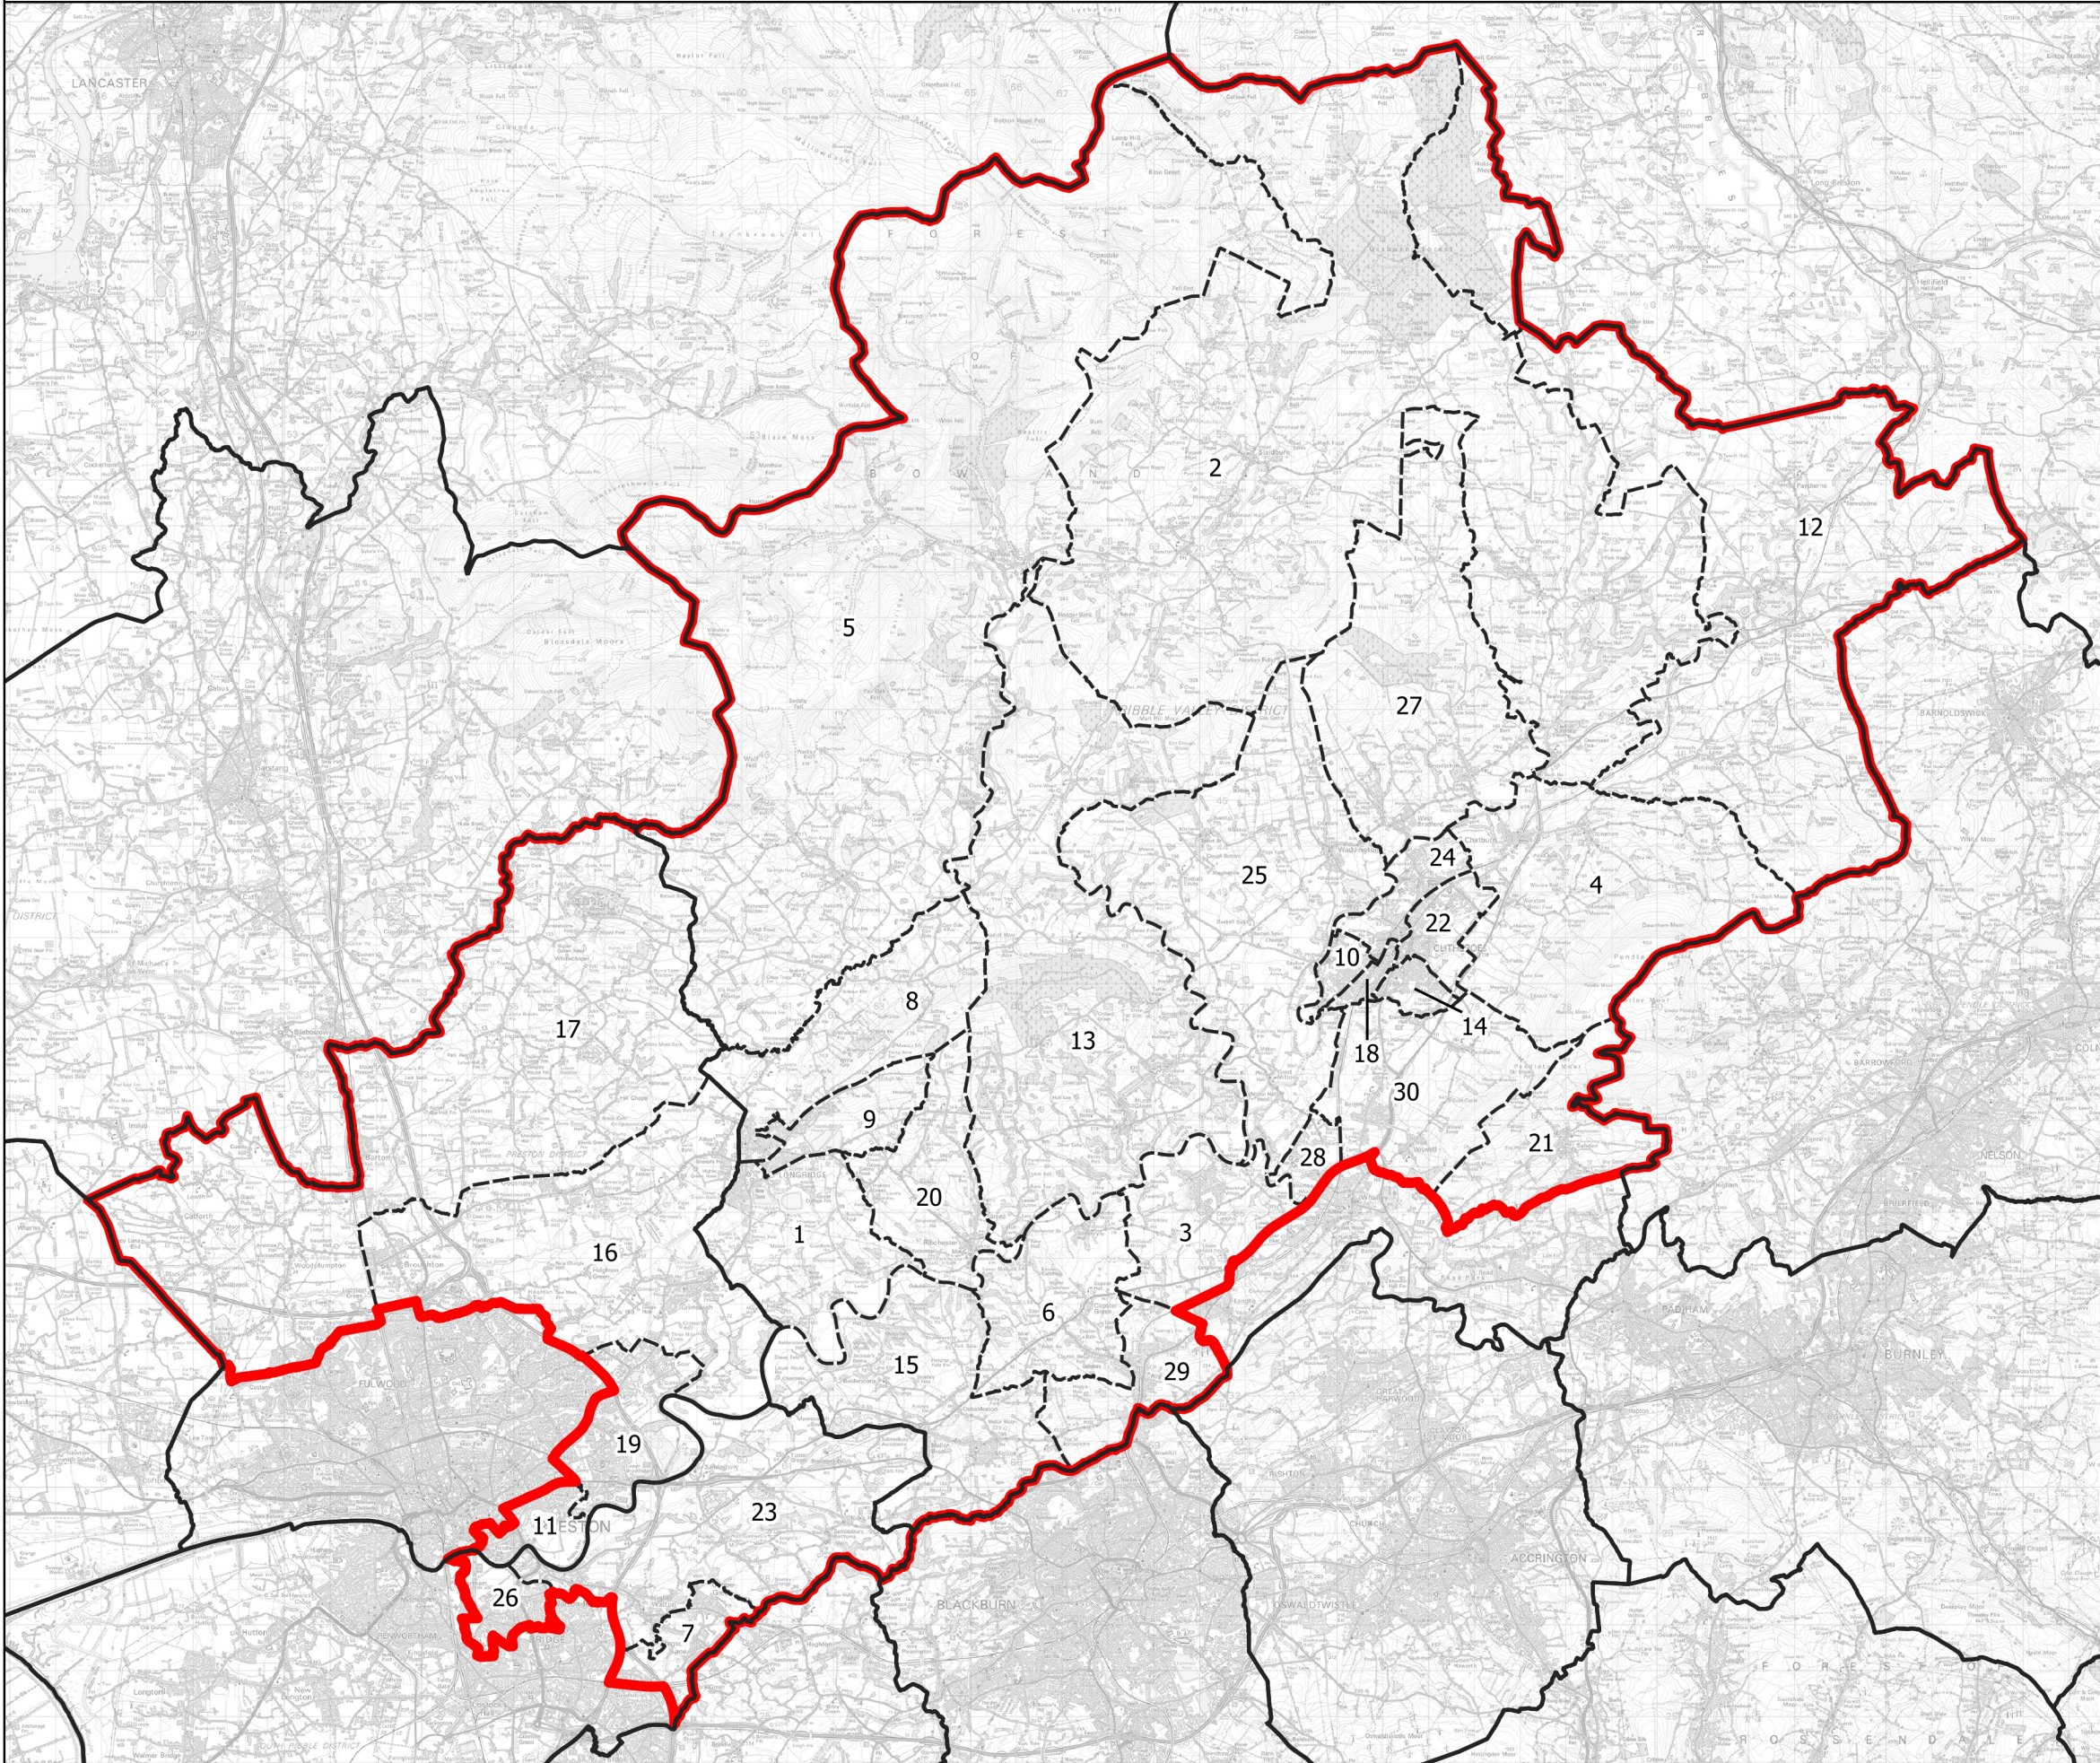

Boundary Commission for England - Initial Proposals for the North West Region

Ribble Valley County Constituency - Electorate 73,362

Wards:

- 1 Alston & Hothersall
- 2 Bowland
- 3 Brockhall & Dinckley
- 4 Chatburn
- 5 Chipping
- 6 Clayton-le-Dale & Salesbury
- 7 Coupe Green & Gregson Lane
- 8 Derby & Thornley
- 9 Dilworth
- 10 Edisford & Low Moor
- 11 Fishwick & Frenchwood
- 12 Gisburn & Rimington
- 13 Hurst Green & Whitewell
- 14 Littlemoor
- 15 Mellor
- 16 Preston Rural East
- 17 Preston Rural North
- 18 Primrose
- 19 Ribblesdale
- 20 Ribchester
- 21 Sabden
- 22 Salthill
- 23 Samlesbury & Walton
- 24 St. Mary's
- 25 Waddington, Bashall Eaves & Mitton
- 26 Walton-le-Dale West
- 27 West Bradford & Grindleton
- 28 Whalley Nethertown
- 29 Wilpshire & Ramsgreave
- 30 Wiswell & Barrow

- Constituency
- Local Authorities
- Wards

0 2 4 km

© Crown copyright and database rights 2021 OS 100018289. You are permitted to use this data solely to enable you to respond to, or interact with, the organisation that provided you with the data. You are not permitted to copy, sub-license, distribute or sell any of this data to third parties in any form. Third party rights to enforce the terms of this licence shall be reserved to OS.

Ribble Valley County Constituency