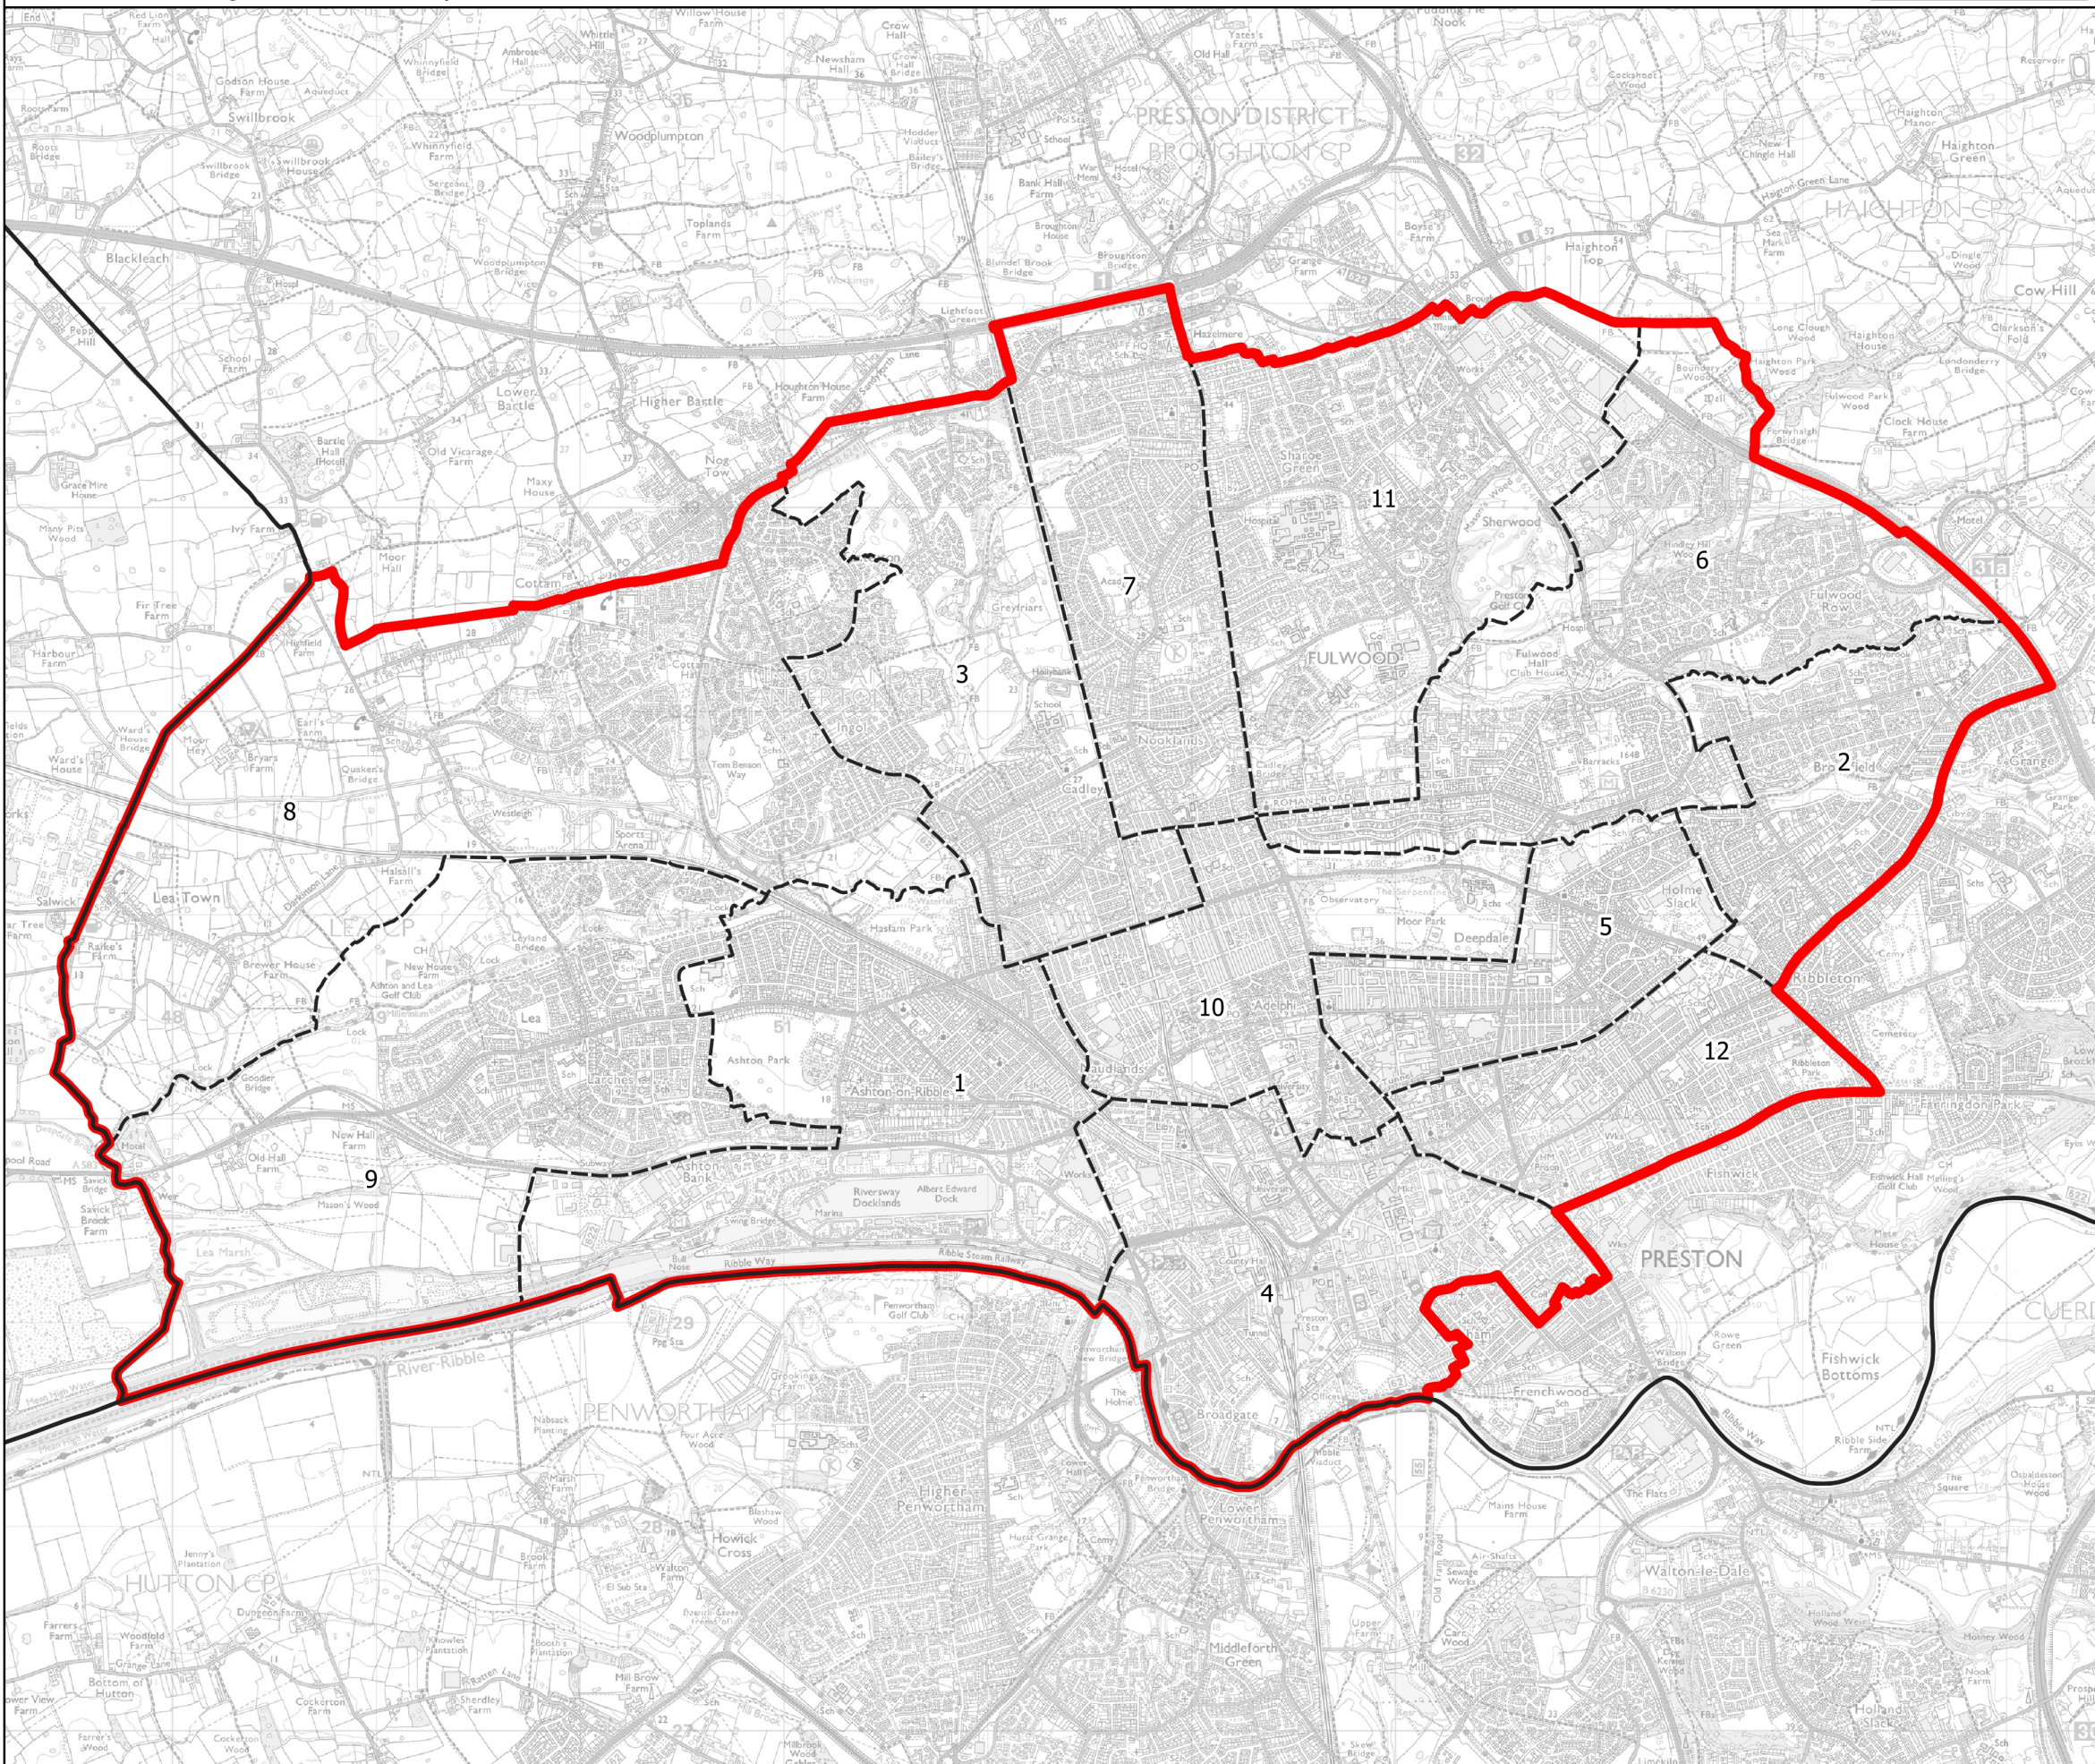

Boundary Commission for England - Initial Proposals for the North West Region

Preston Borough Constituency - Electorate 74,644

- Wards:
- 1 Ashton
 - 2 Brookfield
 - 3 Cadley
 - 4 City Centre
 - 5 Deepdale
 - 6 Garrison
 - 7 Greyfriars
 - 8 Ingol & Cottam
 - 9 Lea & Larches
 - 10 Plungington
 - 11 Sharoe Green
 - 12 St. Matthew's

Constituency
 Local Authorities
 Wards

0 0.4 0.8 km

© Crown copyright and database rights 2021 OS 100018289. You are permitted to use this data solely to enable you to respond to, or interact with, the organisation that provided you with the data. You are not permitted to copy, sub-license, distribute or sell any of this data to third parties in any form. Third party rights to enforce the terms of this licence shall be reserved to OS.