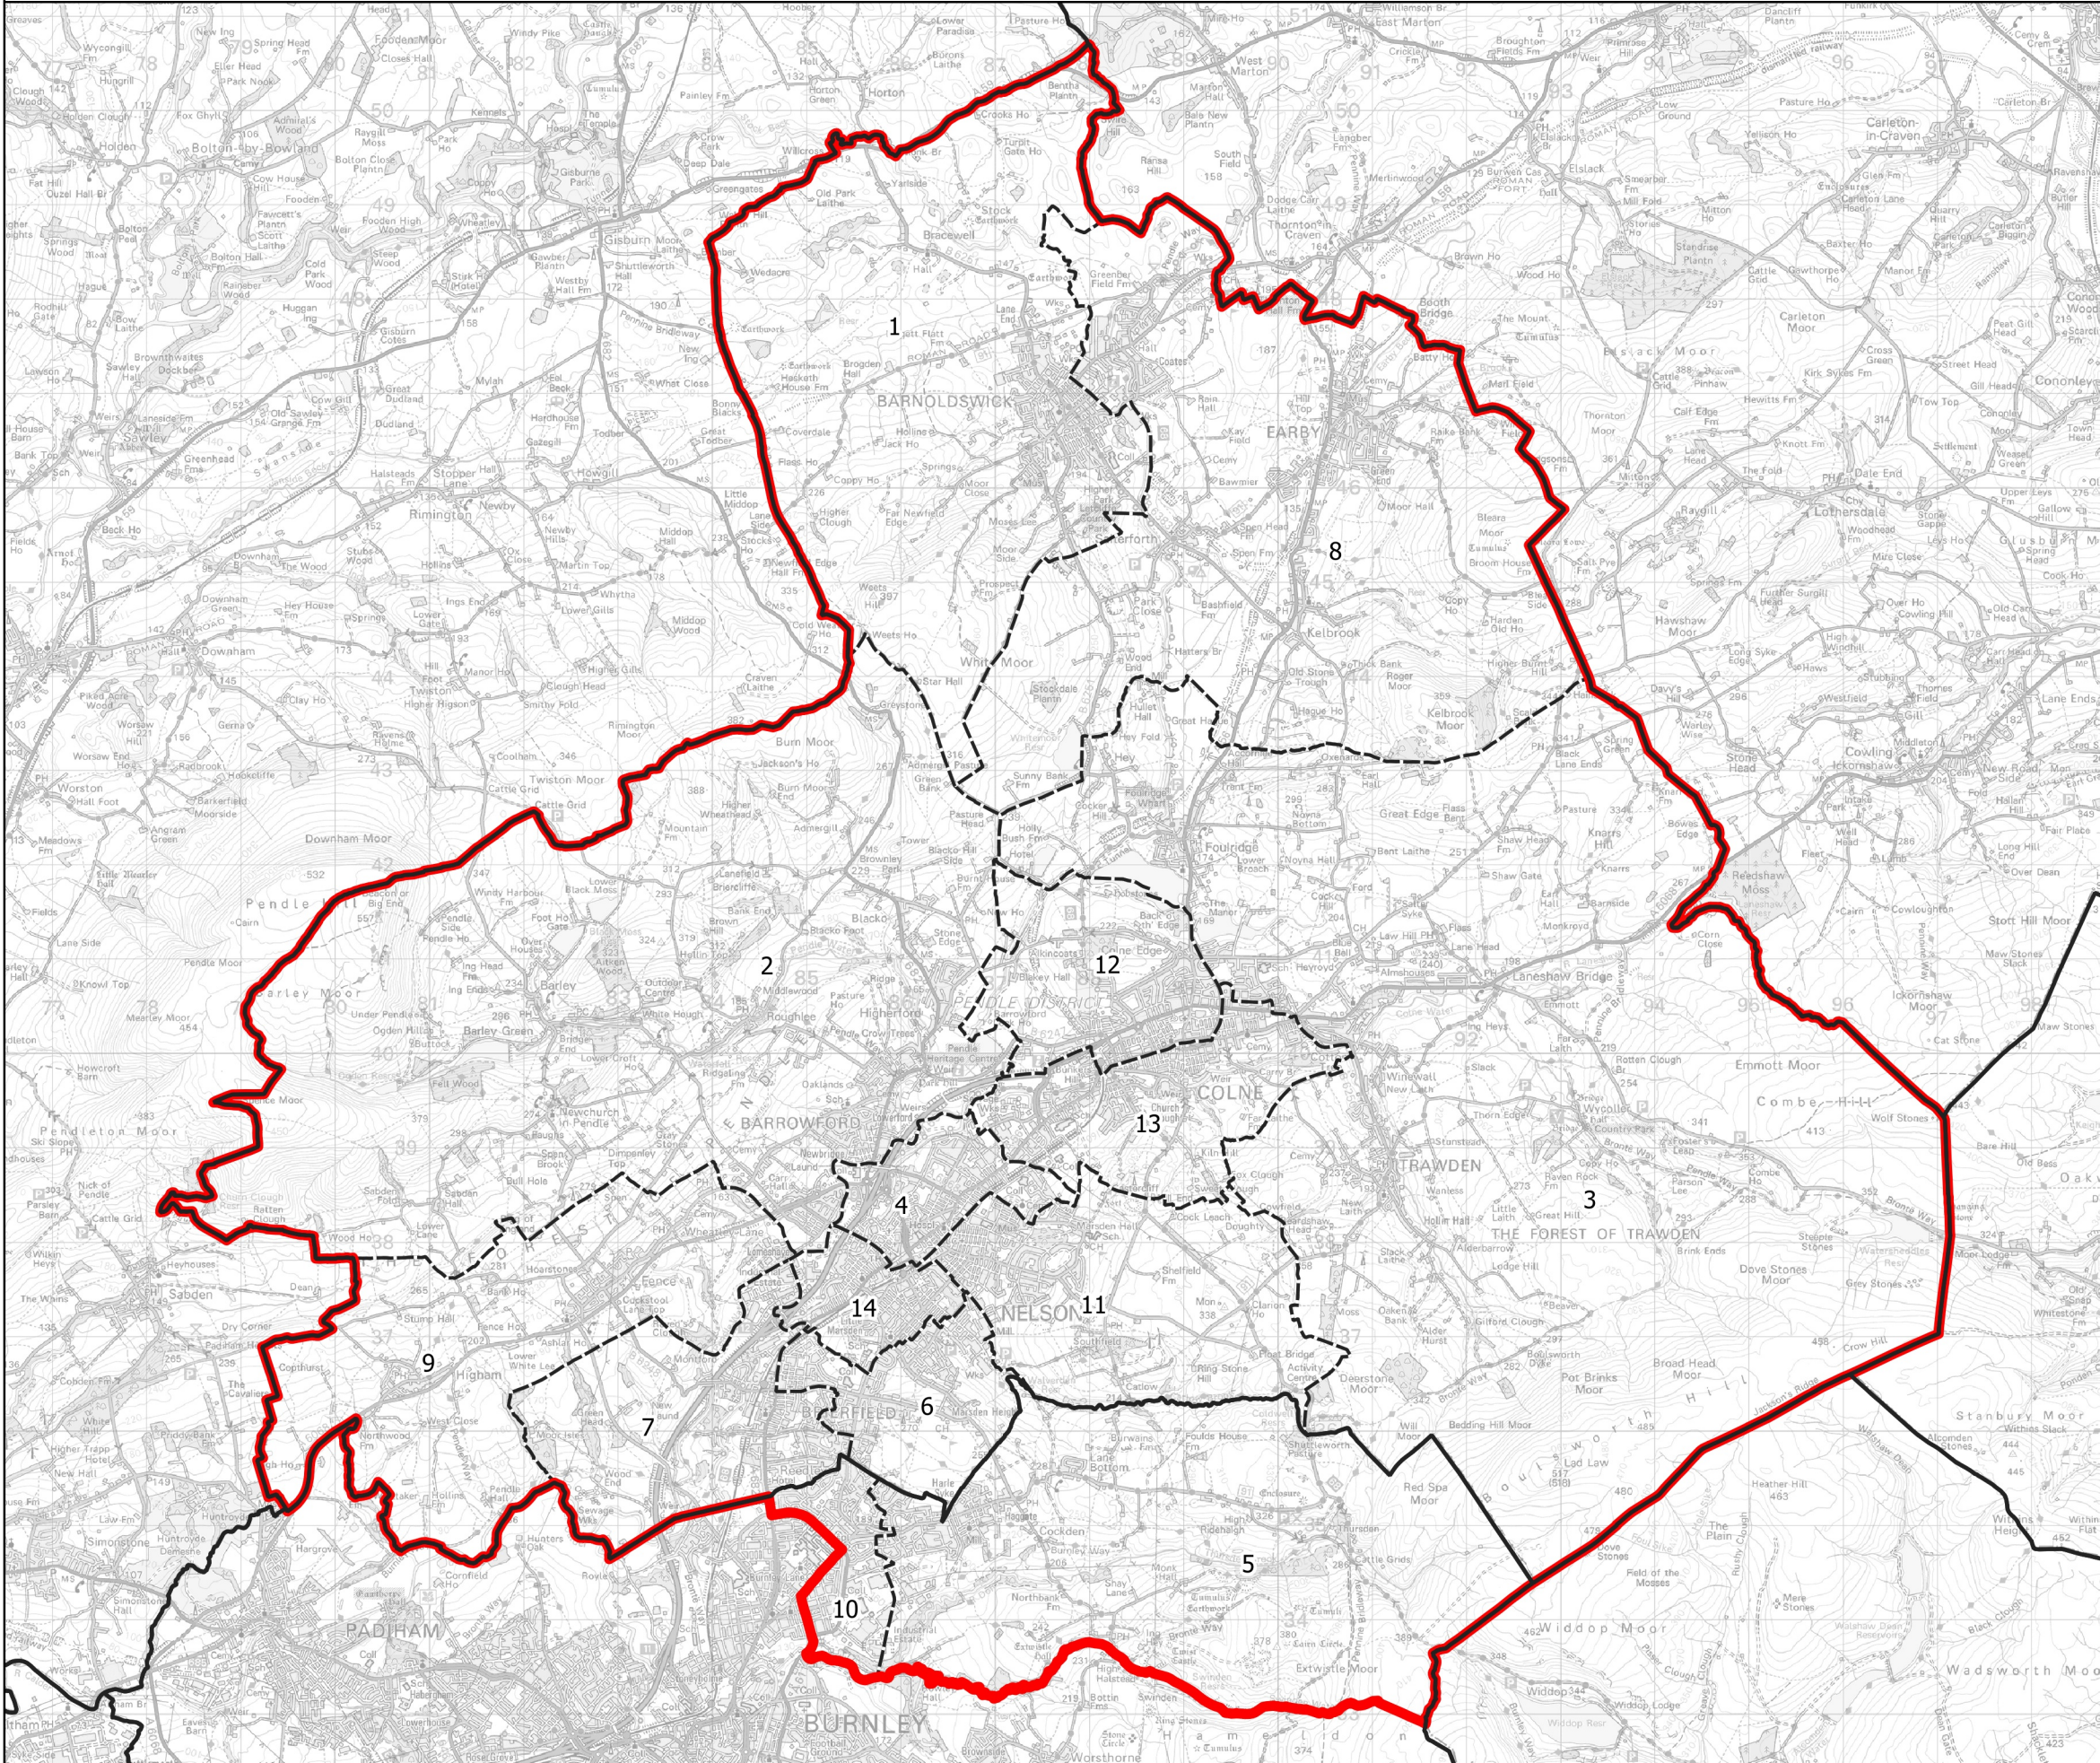

Boundary Commission for England - Initial Proposals for the North West Region

Pendle County Constituency - Electorate 74,732

- Wards:
- 1 Barnoldswick
 - 2 Barrowford & Pendleside
 - 3 Boulsworth & Foulridge
 - 4 Bradley
 - 5 Briercliffe
 - 6 Brierfield East & Clover Hill
 - 7 Brierfield West & Reedley
 - 8 Earby & Coates
 - 9 Fence & Higham
 - 10 Lanehead
 - 11 Marsden & Southfield
 - 12 Vivary Bridge
 - 13 Waterside & Horsfield
 - 14 Whitefield & Walverden

Constituency
 Local Authorities
 Wards

0 1 2 km

© Crown copyright and database rights 2021 OS 100018289. You are permitted to use this data solely to enable you to respond to, or interact with, the organisation that provided you with the data. You are not permitted to copy, sub-license, distribute or sell any of this data to third parties in any form. Third party rights to enforce the terms of this licence shall be reserved to OS.

Pendle County Constituency