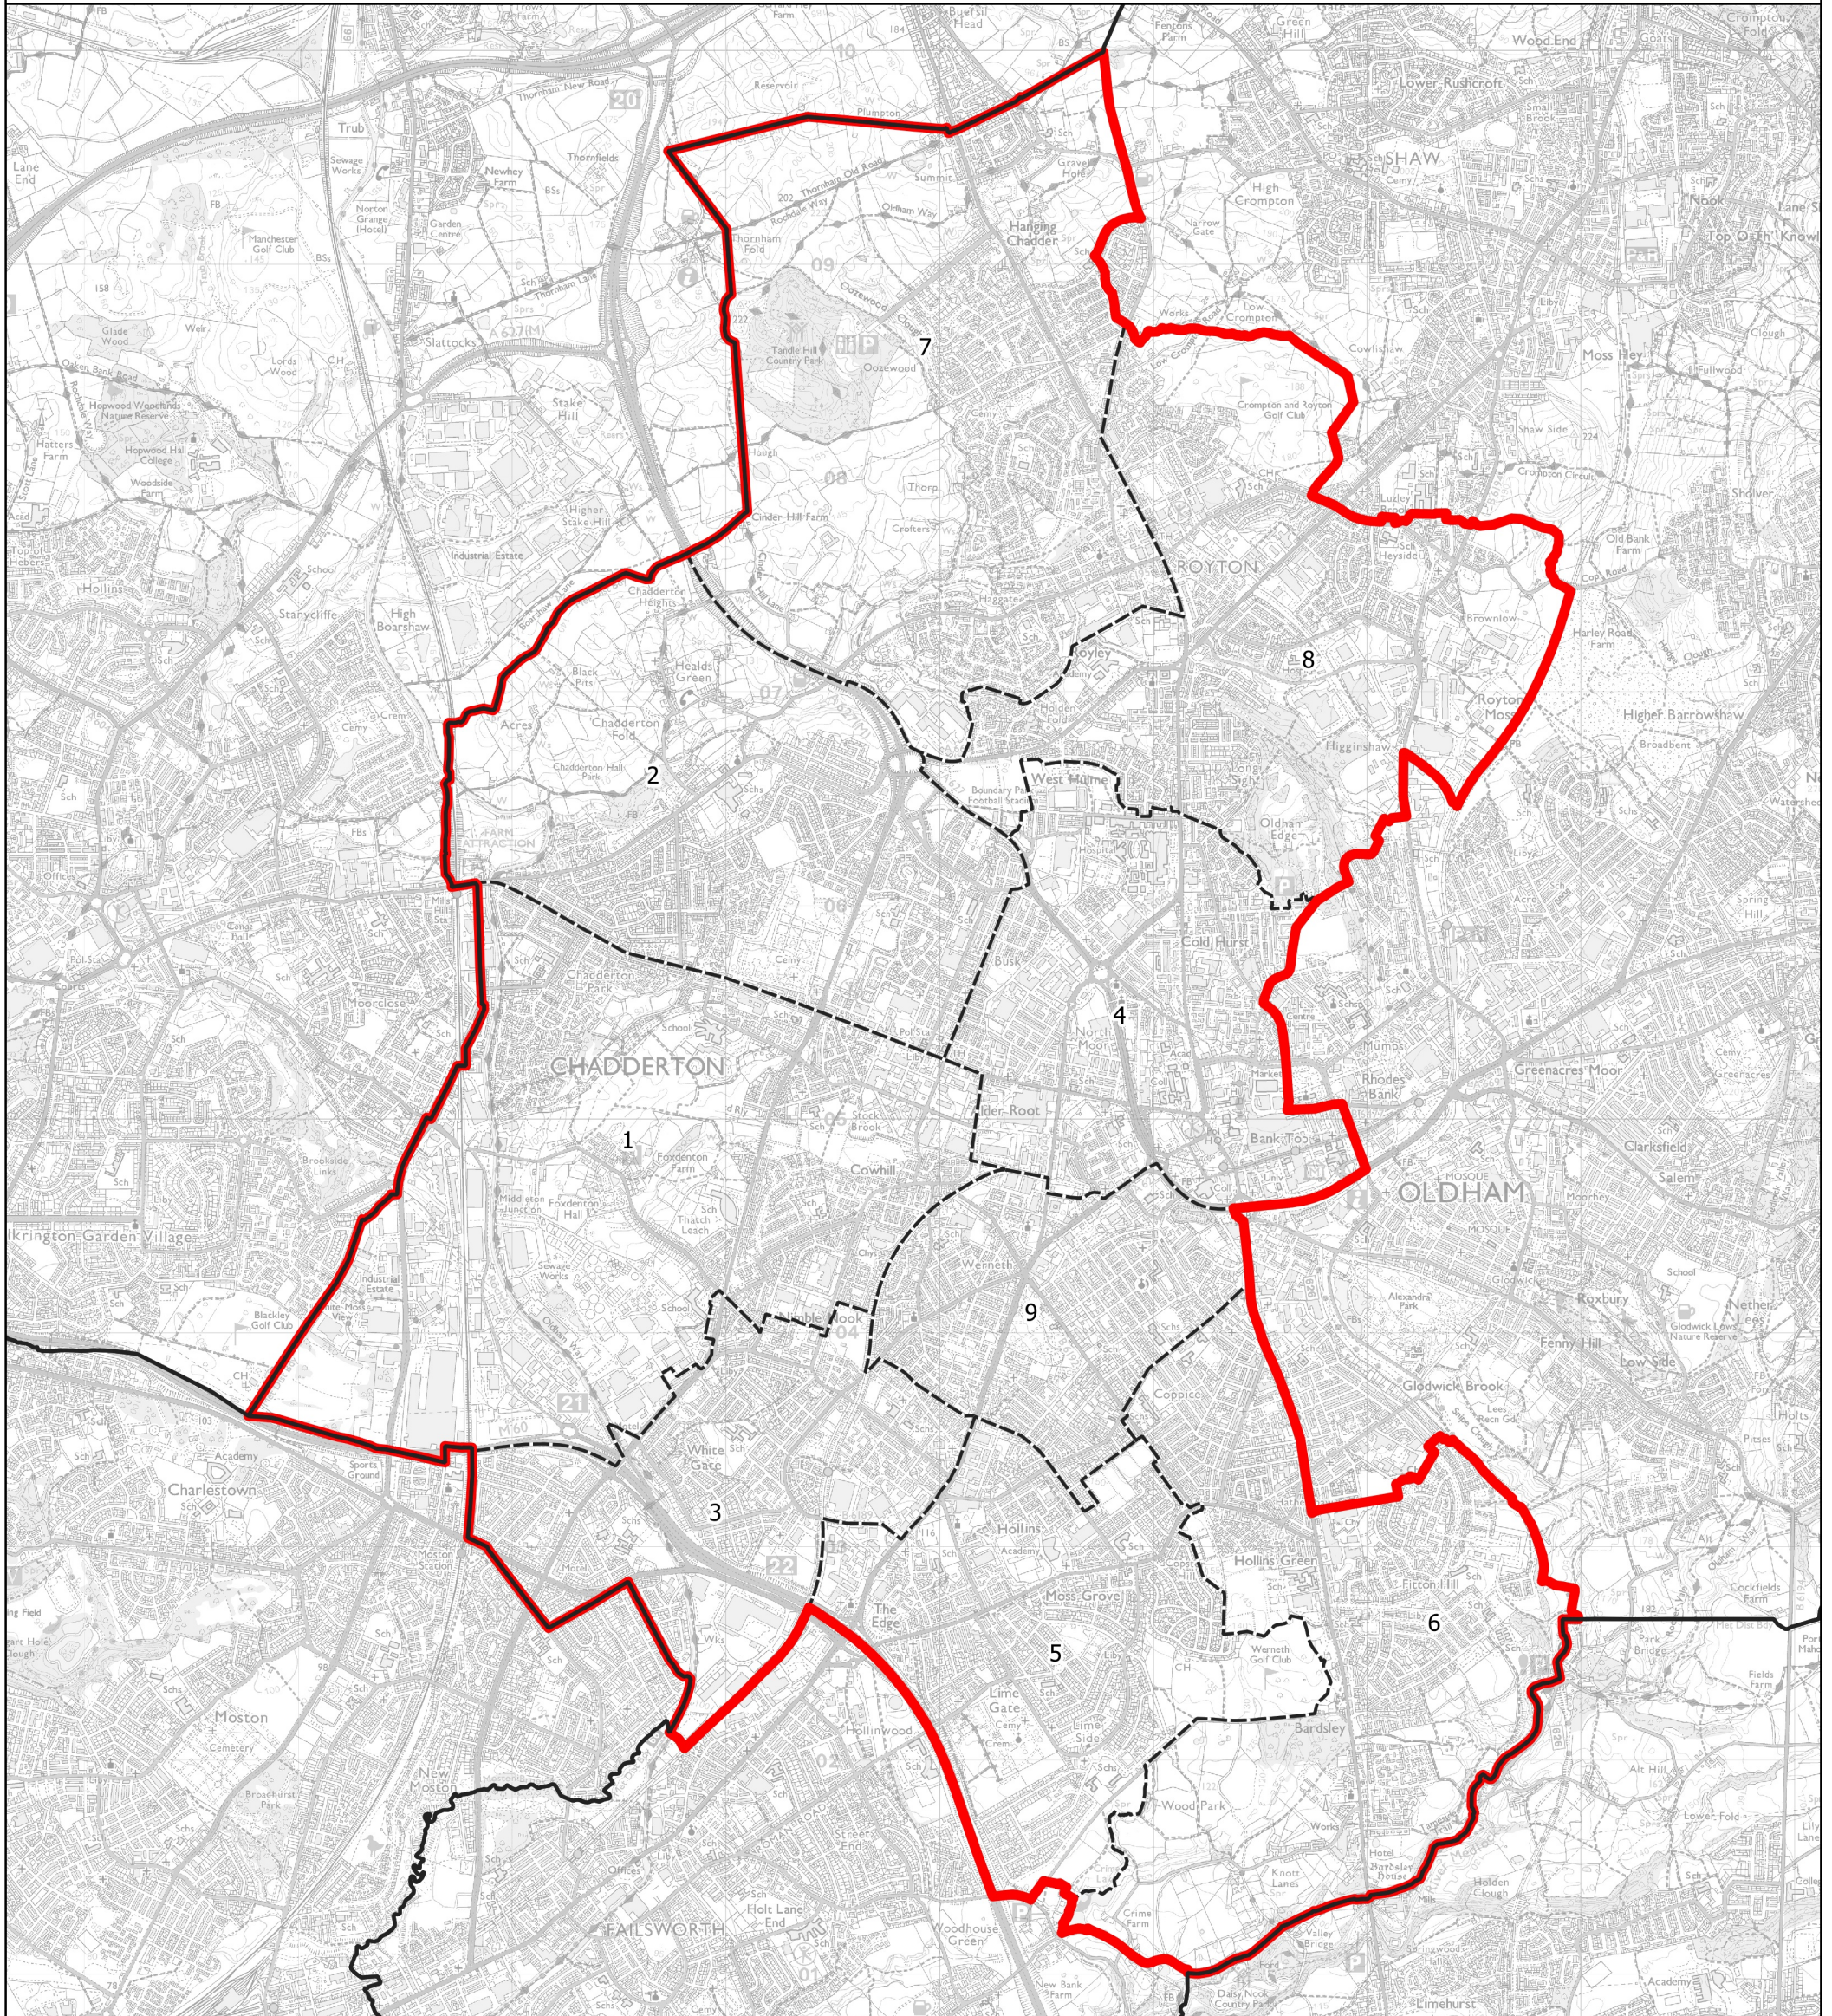

Boundary Commission for England - Initial Proposals for the North West Region

Oldham West and Royton Borough Constituency - Electorate 74,183

Wards:

- | | |
|----------------------|----------------|
| 1 Chadderton Central | 8 Royton South |
| 2 Chadderton North | 9 Werneth |
| 3 Chadderton South | |
| 4 Coldhurst | |
| 5 Hollinwood | |
| 6 Medlock Vale | |
| 7 Royton North | |

- Constituency
- Local Authorities
- Wards

© Crown copyright and database rights 2021 OS 100018289. You are permitted to use this data solely to enable you to respond to, or interact with, the organisation that provided you with the data. You are not permitted to copy, sub-licence, distribute or sell any of this data to third parties in any form. Third party rights to enforce the terms of this licence shall be reserved to OS.

Oldham West and Royton Borough Constituency