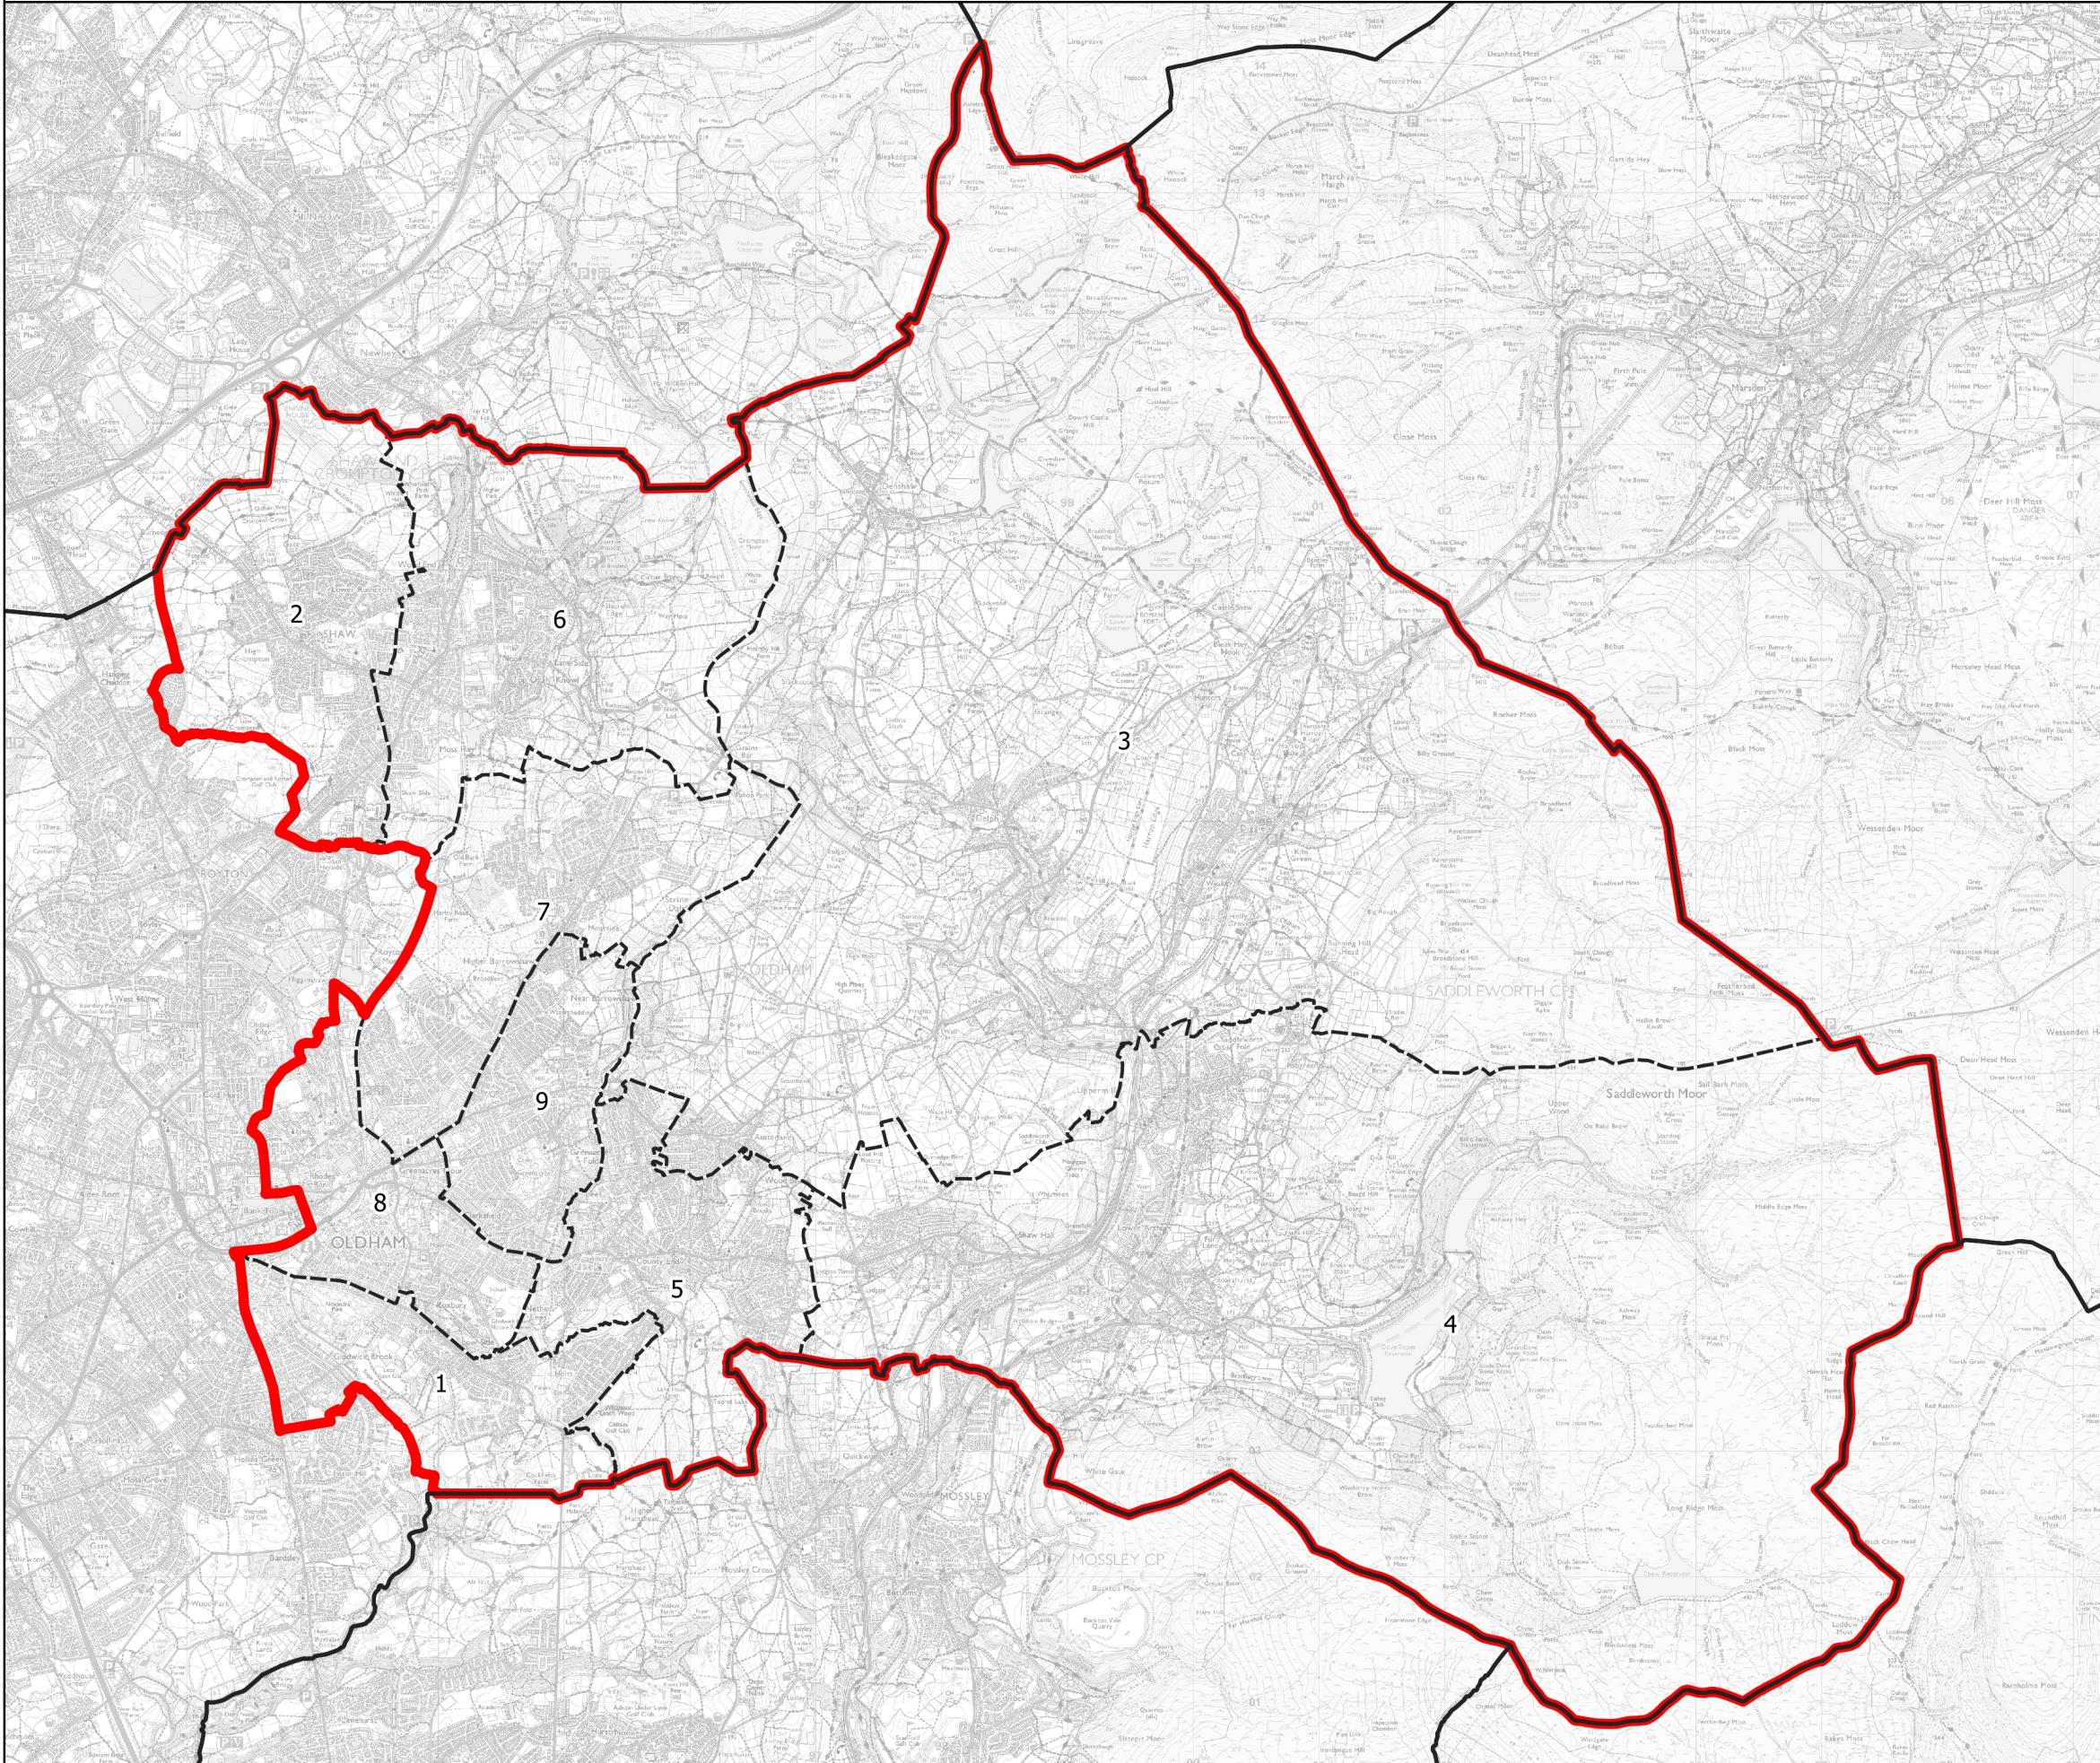

Boundary Commission for England - Initial Proposals for the North West Region

Oldham East and Saddleworth County Constituency - Electorate 72,997

Wards:

- 1 Alexandra
- 2 Crompton
- 3 Saddleworth North
- 4 Saddleworth South
- 5 Saddleworth West and Lees
- 6 Shaw
- 7 St. James'
- 8 St. Mary's
- 9 Waterhead

	Constituency
	Local Authorities
	Wards

0	0.8	1.6 km

© Crown copyright and database rights 2021 OS 100018289. You are permitted to use this data solely to enable you to respond to, or interact with, the organisation that provided you with the data. You are not permitted to copy, sub-license, distribute or sell any of this data to third parties in any form. Third party rights to enforce the terms of this licence shall be reserved to OS.

Oldham East and Saddleworth County Constituency