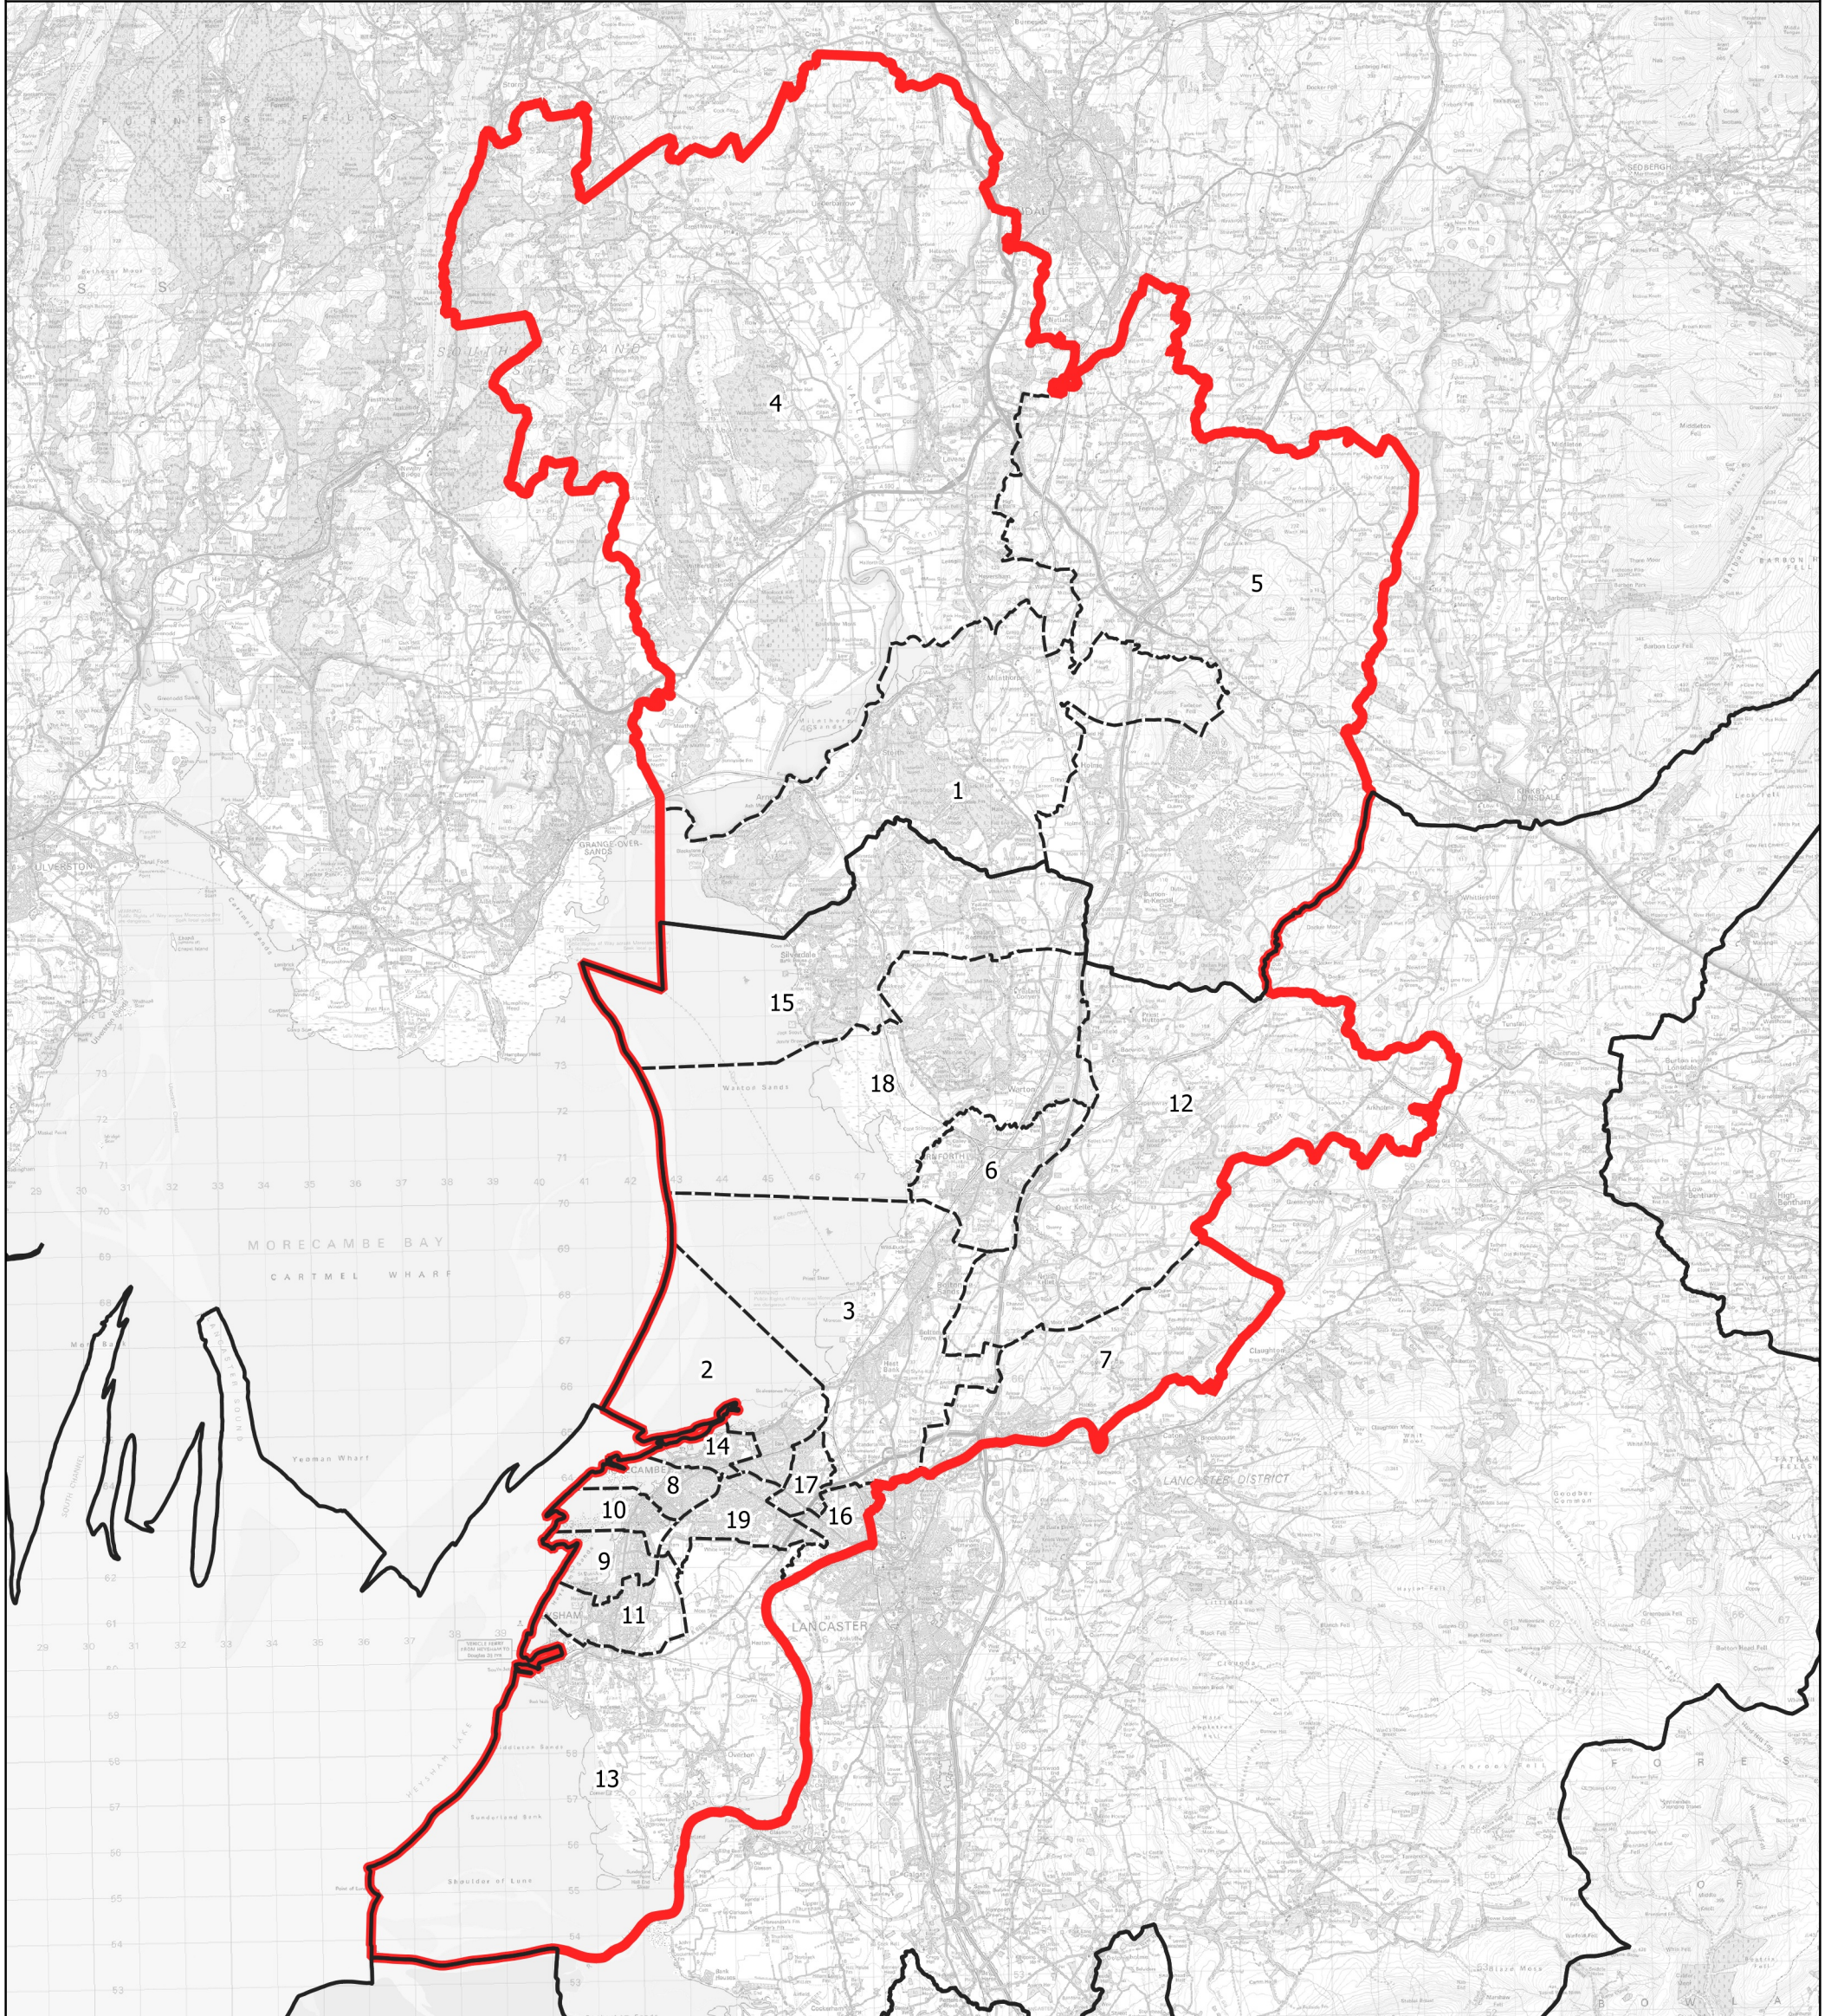

Boundary Commission for England - Initial Proposals for the North West Region

Morecambe and South Lakeland County Constituency - Electorate 74,037

Wards:

- | | | |
|---------------------------|-------------------|-----------------|
| 1 Arnside & Milnthorpe | 8 Harbour | 15 Silverdale |
| 2 Bare | 9 Heysham Central | 16 Skerton West |
| 3 Bolton & Slyne | 10 Heysham North | 17 Torrisholme |
| 4 Bowness & Levens (Part) | 11 Heysham South | 18 Warton |
| 5 Burton & Crooklands | 12 Kellet | 19 Westgate |
| 6 Carnforth & Millhead | 13 Overton | |
| 7 Halton-with-Aughton | 14 Poulton | |

- Constituency
- Local Authorities
- Wards

© Crown copyright and database rights 2021 OS 100018289. You are permitted to use this data solely to enable you to respond to, or interact with, the organisation that provided you with the data. You are not permitted to copy, sub-licence, distribute or sell any of this data to third parties in any form. Third party rights to enforce the terms of this licence shall be reserved to OS.

Morecambe and South Lakeland County Constituency