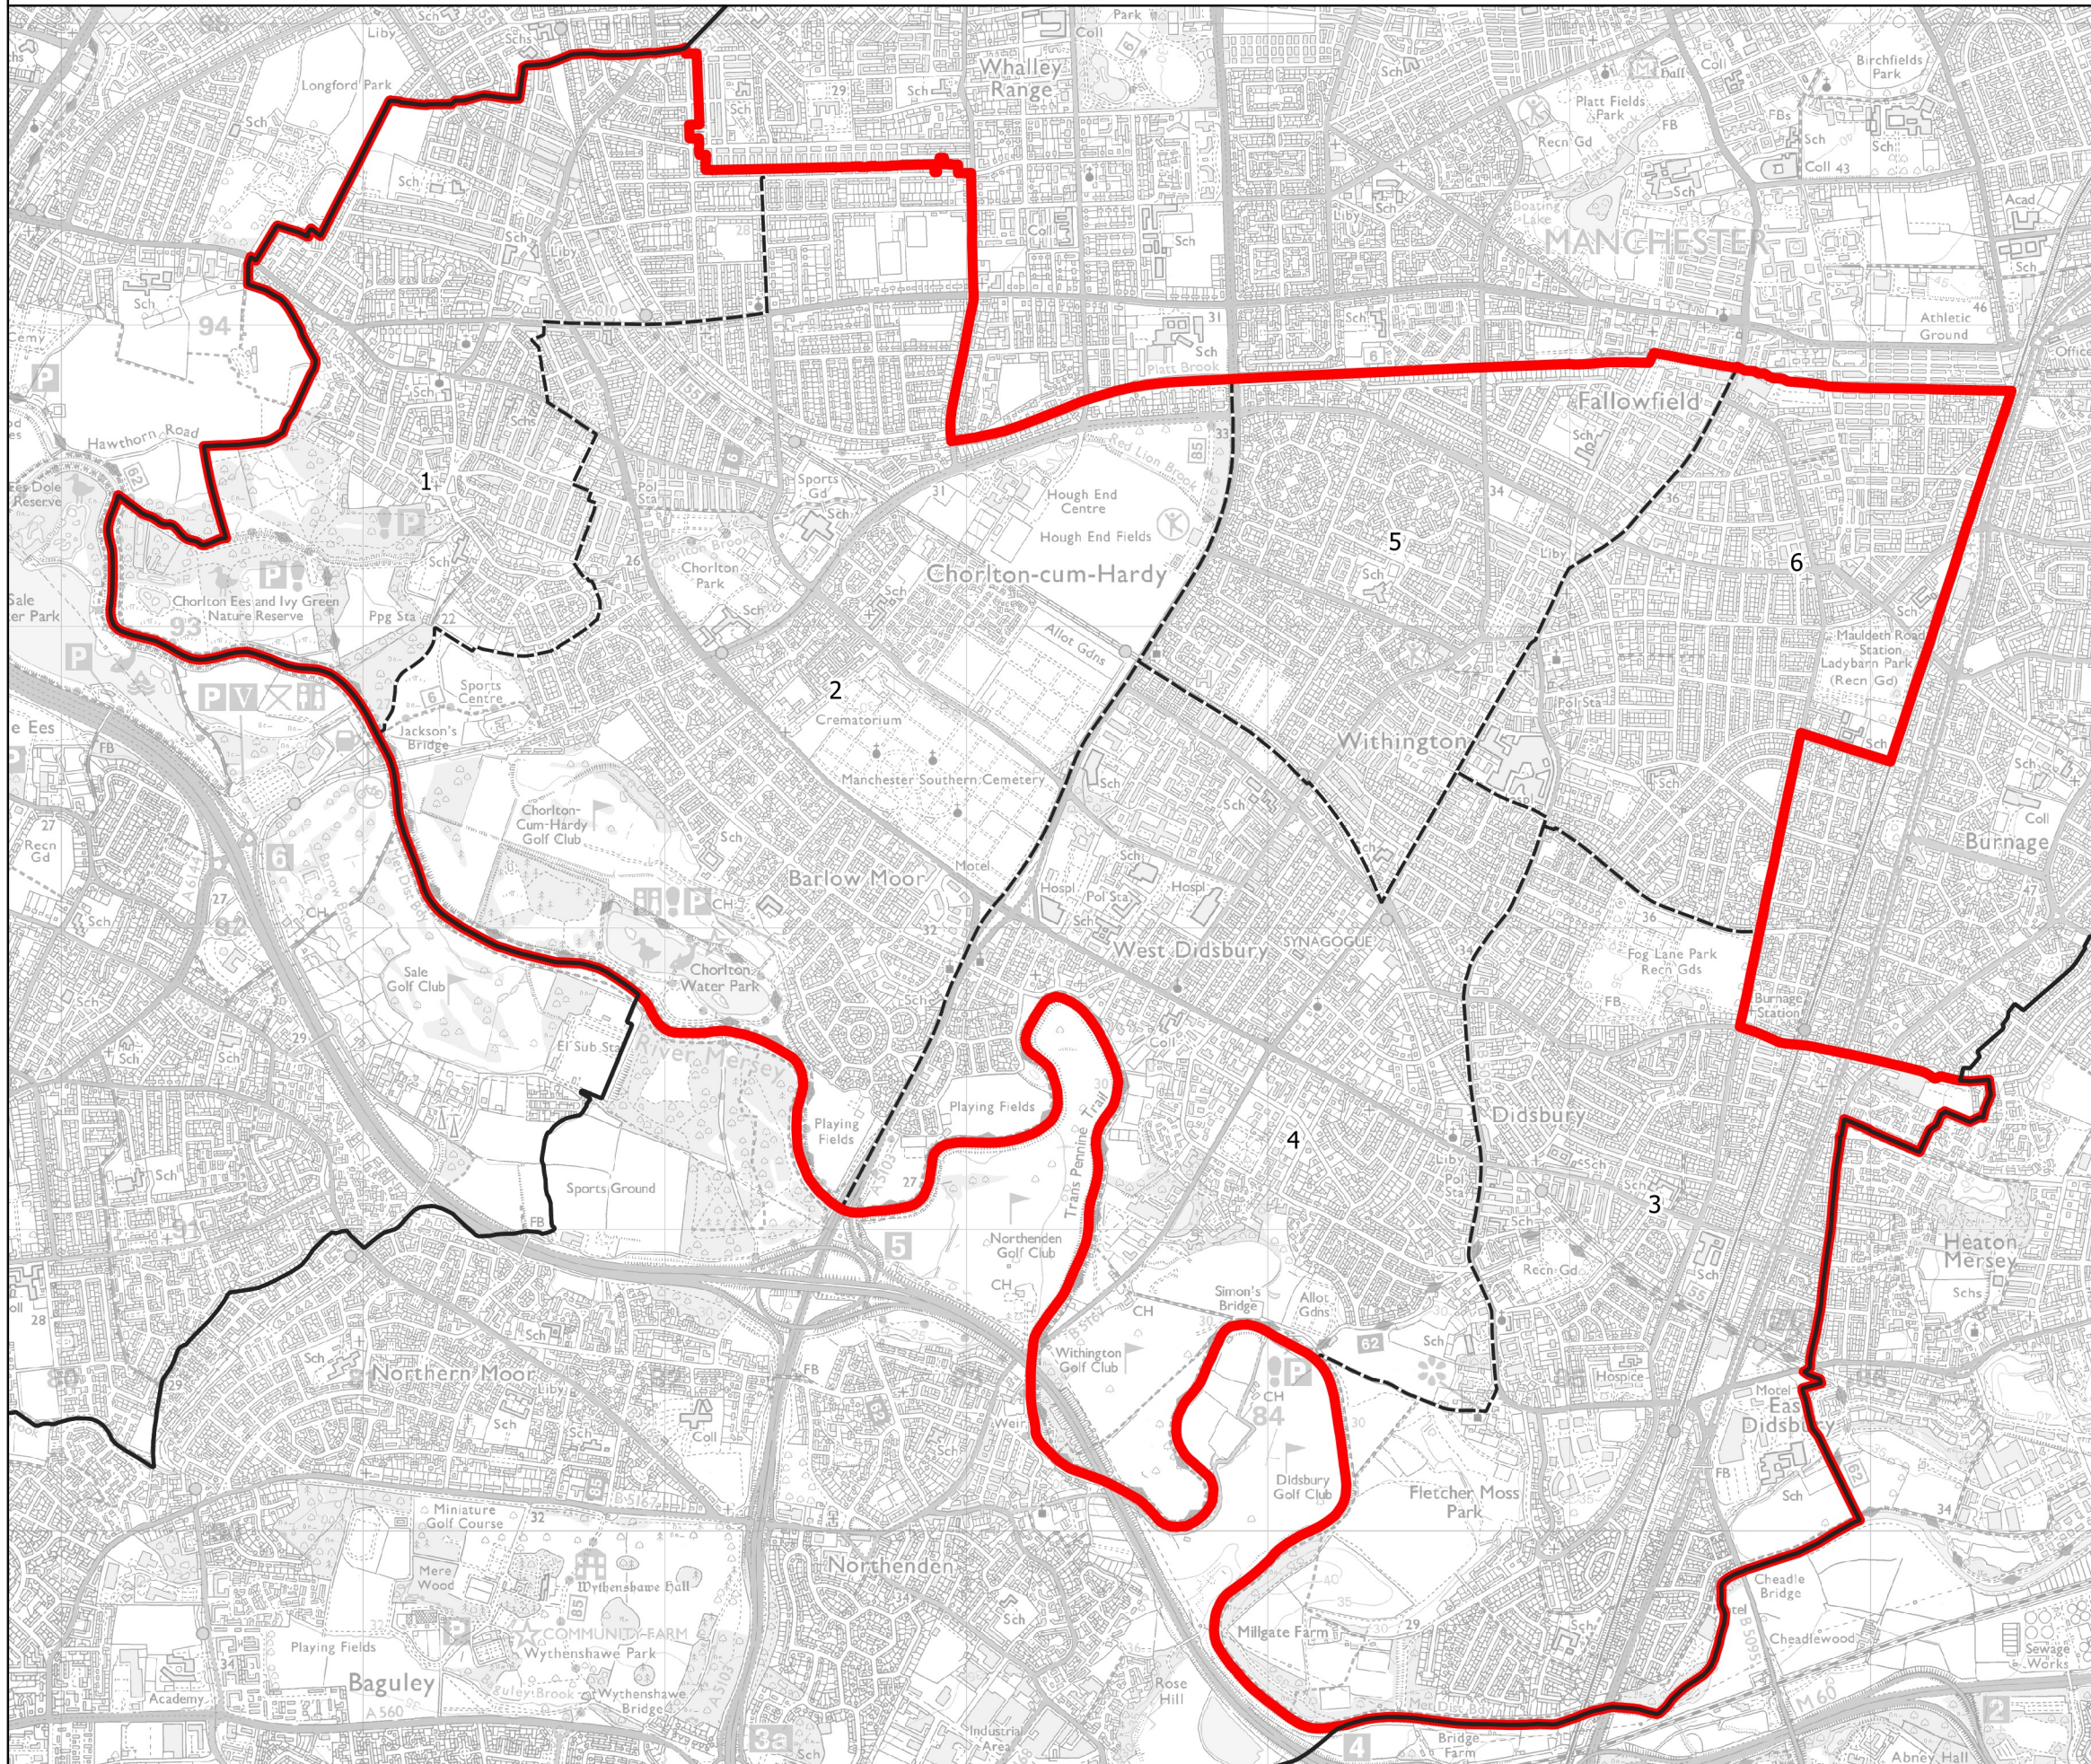

Boundary Commission for England - Initial Proposals for the North West Region

Manchester Withington Borough Constituency - Electorate 71,614

Wards:

- 1 Chorlton
- 2 Chorlton Park
- 3 Didsbury East
- 4 Didsbury West
- 5 Old Moat
- 6 Withington

- Constituency
- Local Authorities
- Wards

0 0.3 0.6 km

© Crown copyright and database rights 2021 OS 100018289. You are permitted to use this data solely to enable you to respond to, or interact with, the organisation that provided you with the data. You are not permitted to copy, sublicense, distribute or sell any of this data to third parties in any form. Third party rights to enforce the terms of this licence shall be reserved to OS.