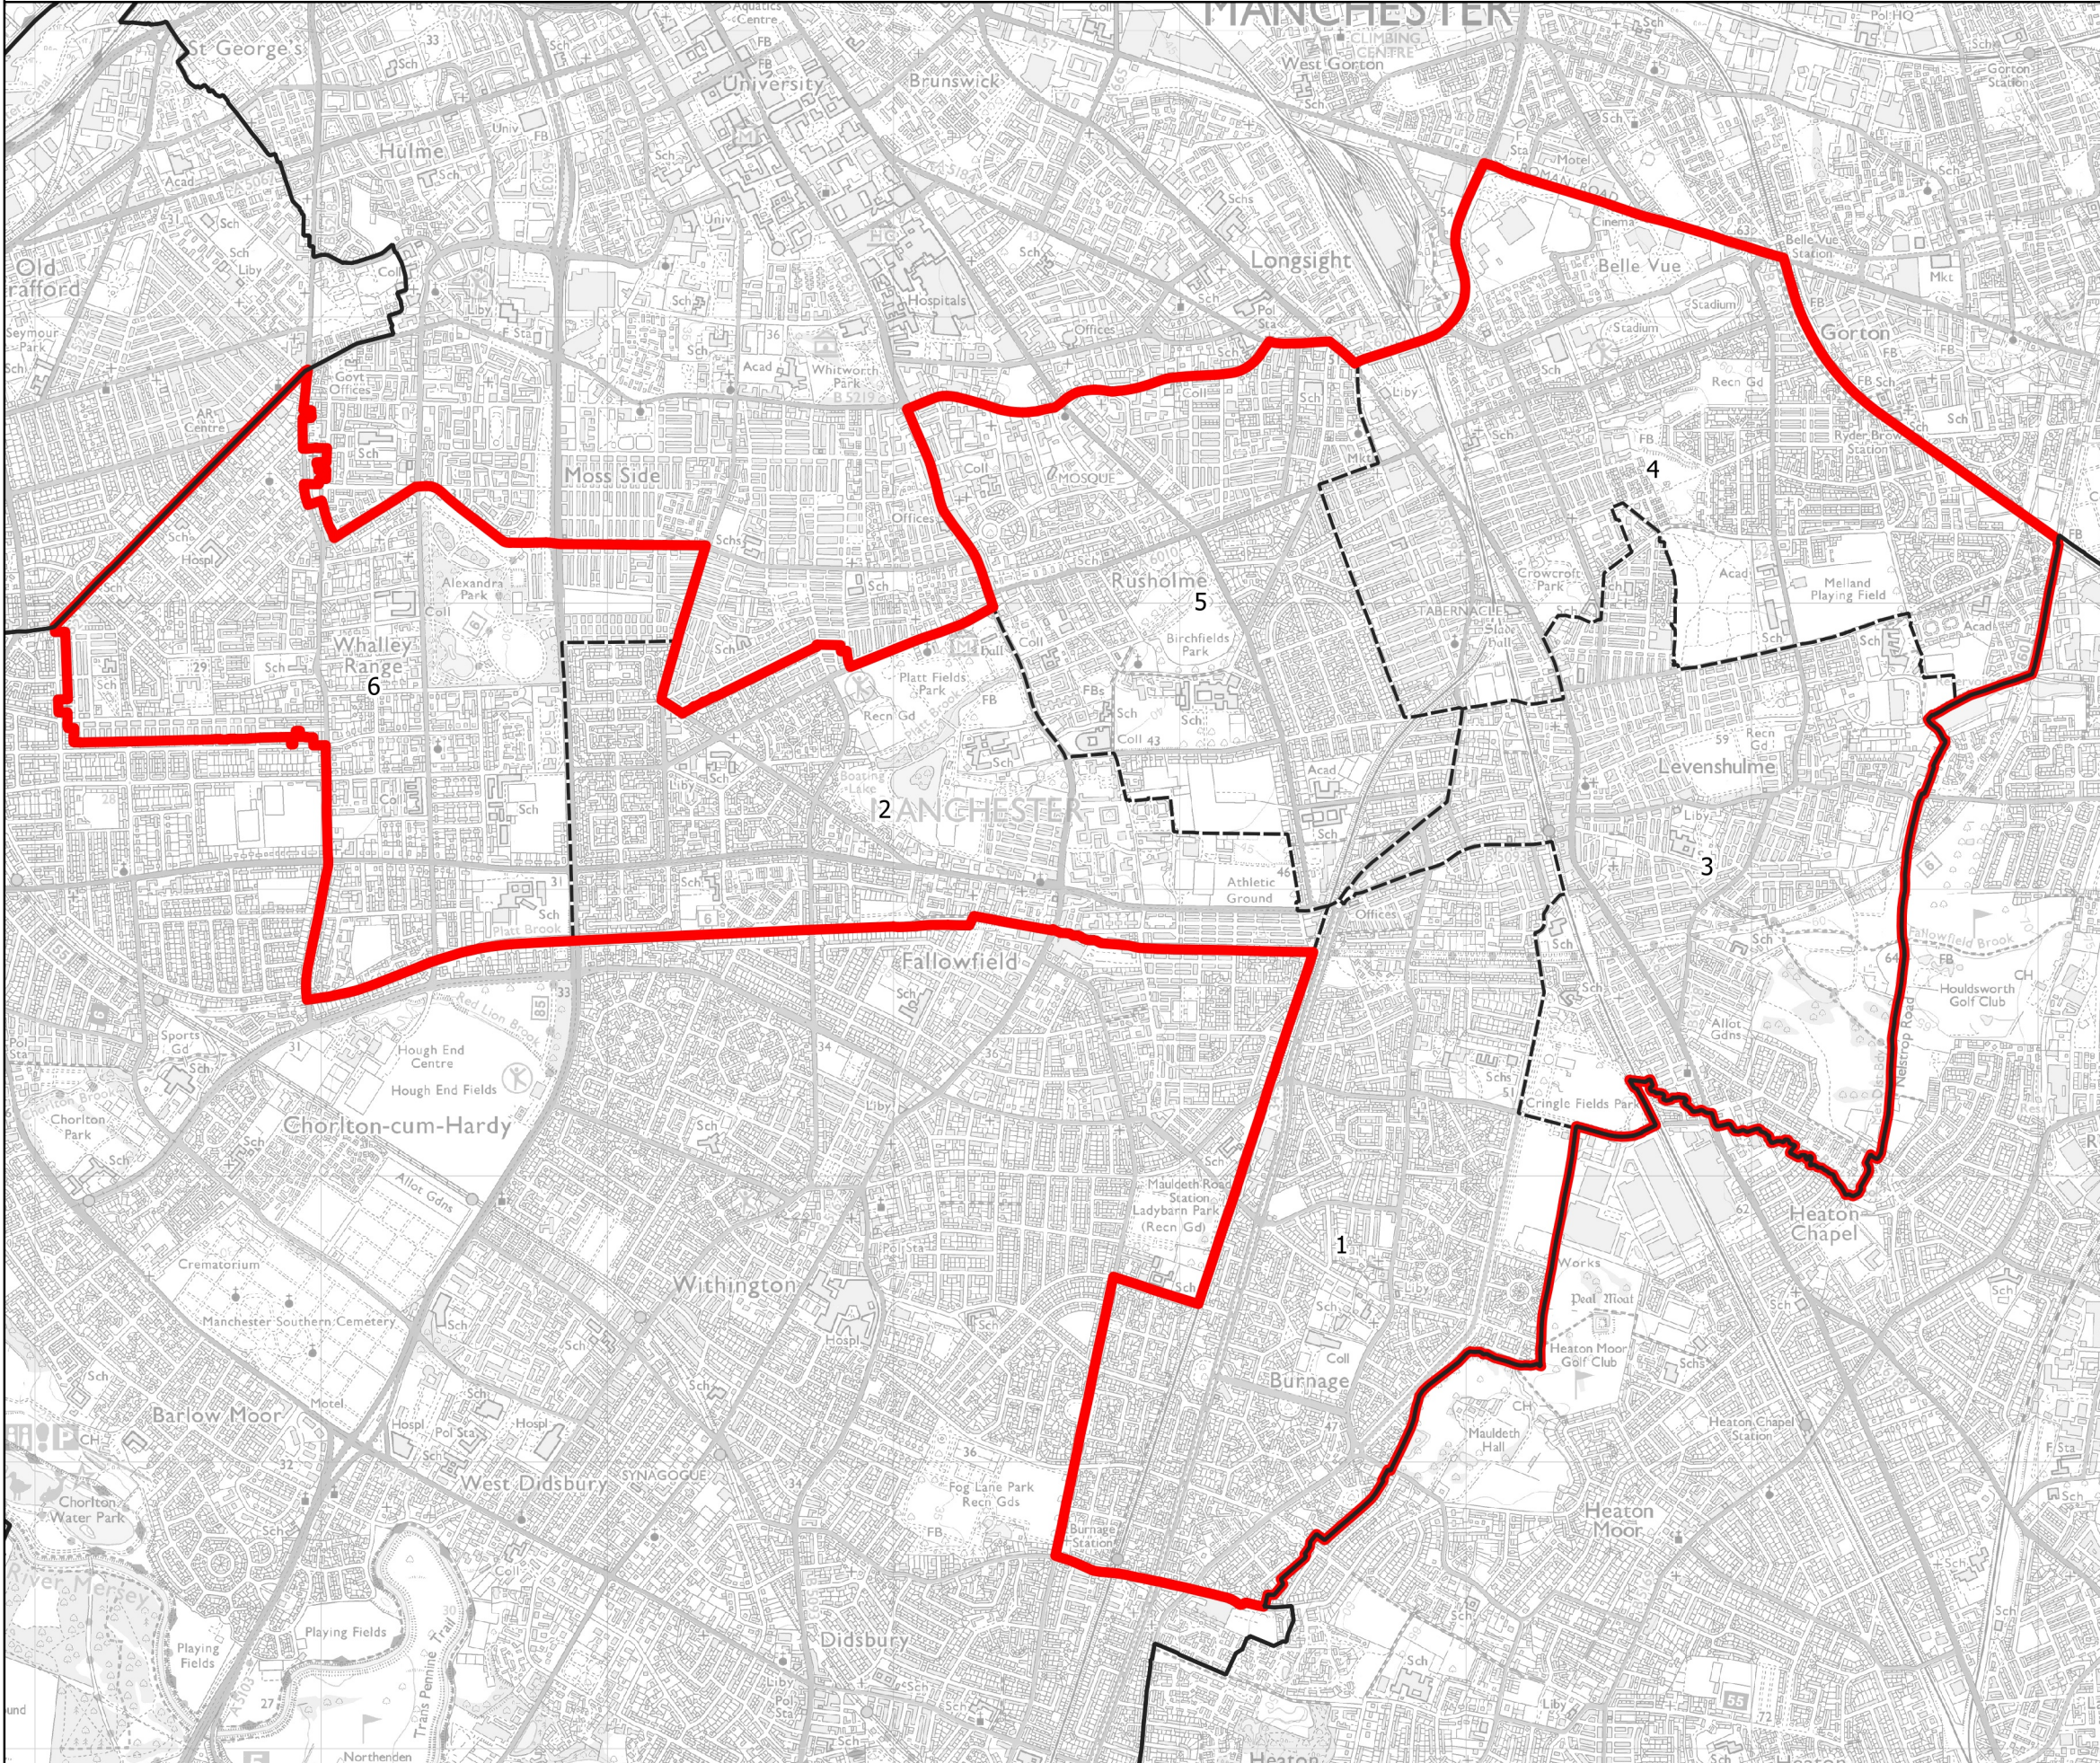

Boundary Commission for England - Initial Proposals for the North West Region

Manchester Longsight Borough Constituency - Electorate 70,397

- Wards:
- 1 Burnage
 - 2 Fallowfield
 - 3 Levenshulme
 - 4 Longsight
 - 5 Rusholme
 - 6 Whalley Range

Manchester Longsight Borough Constituency