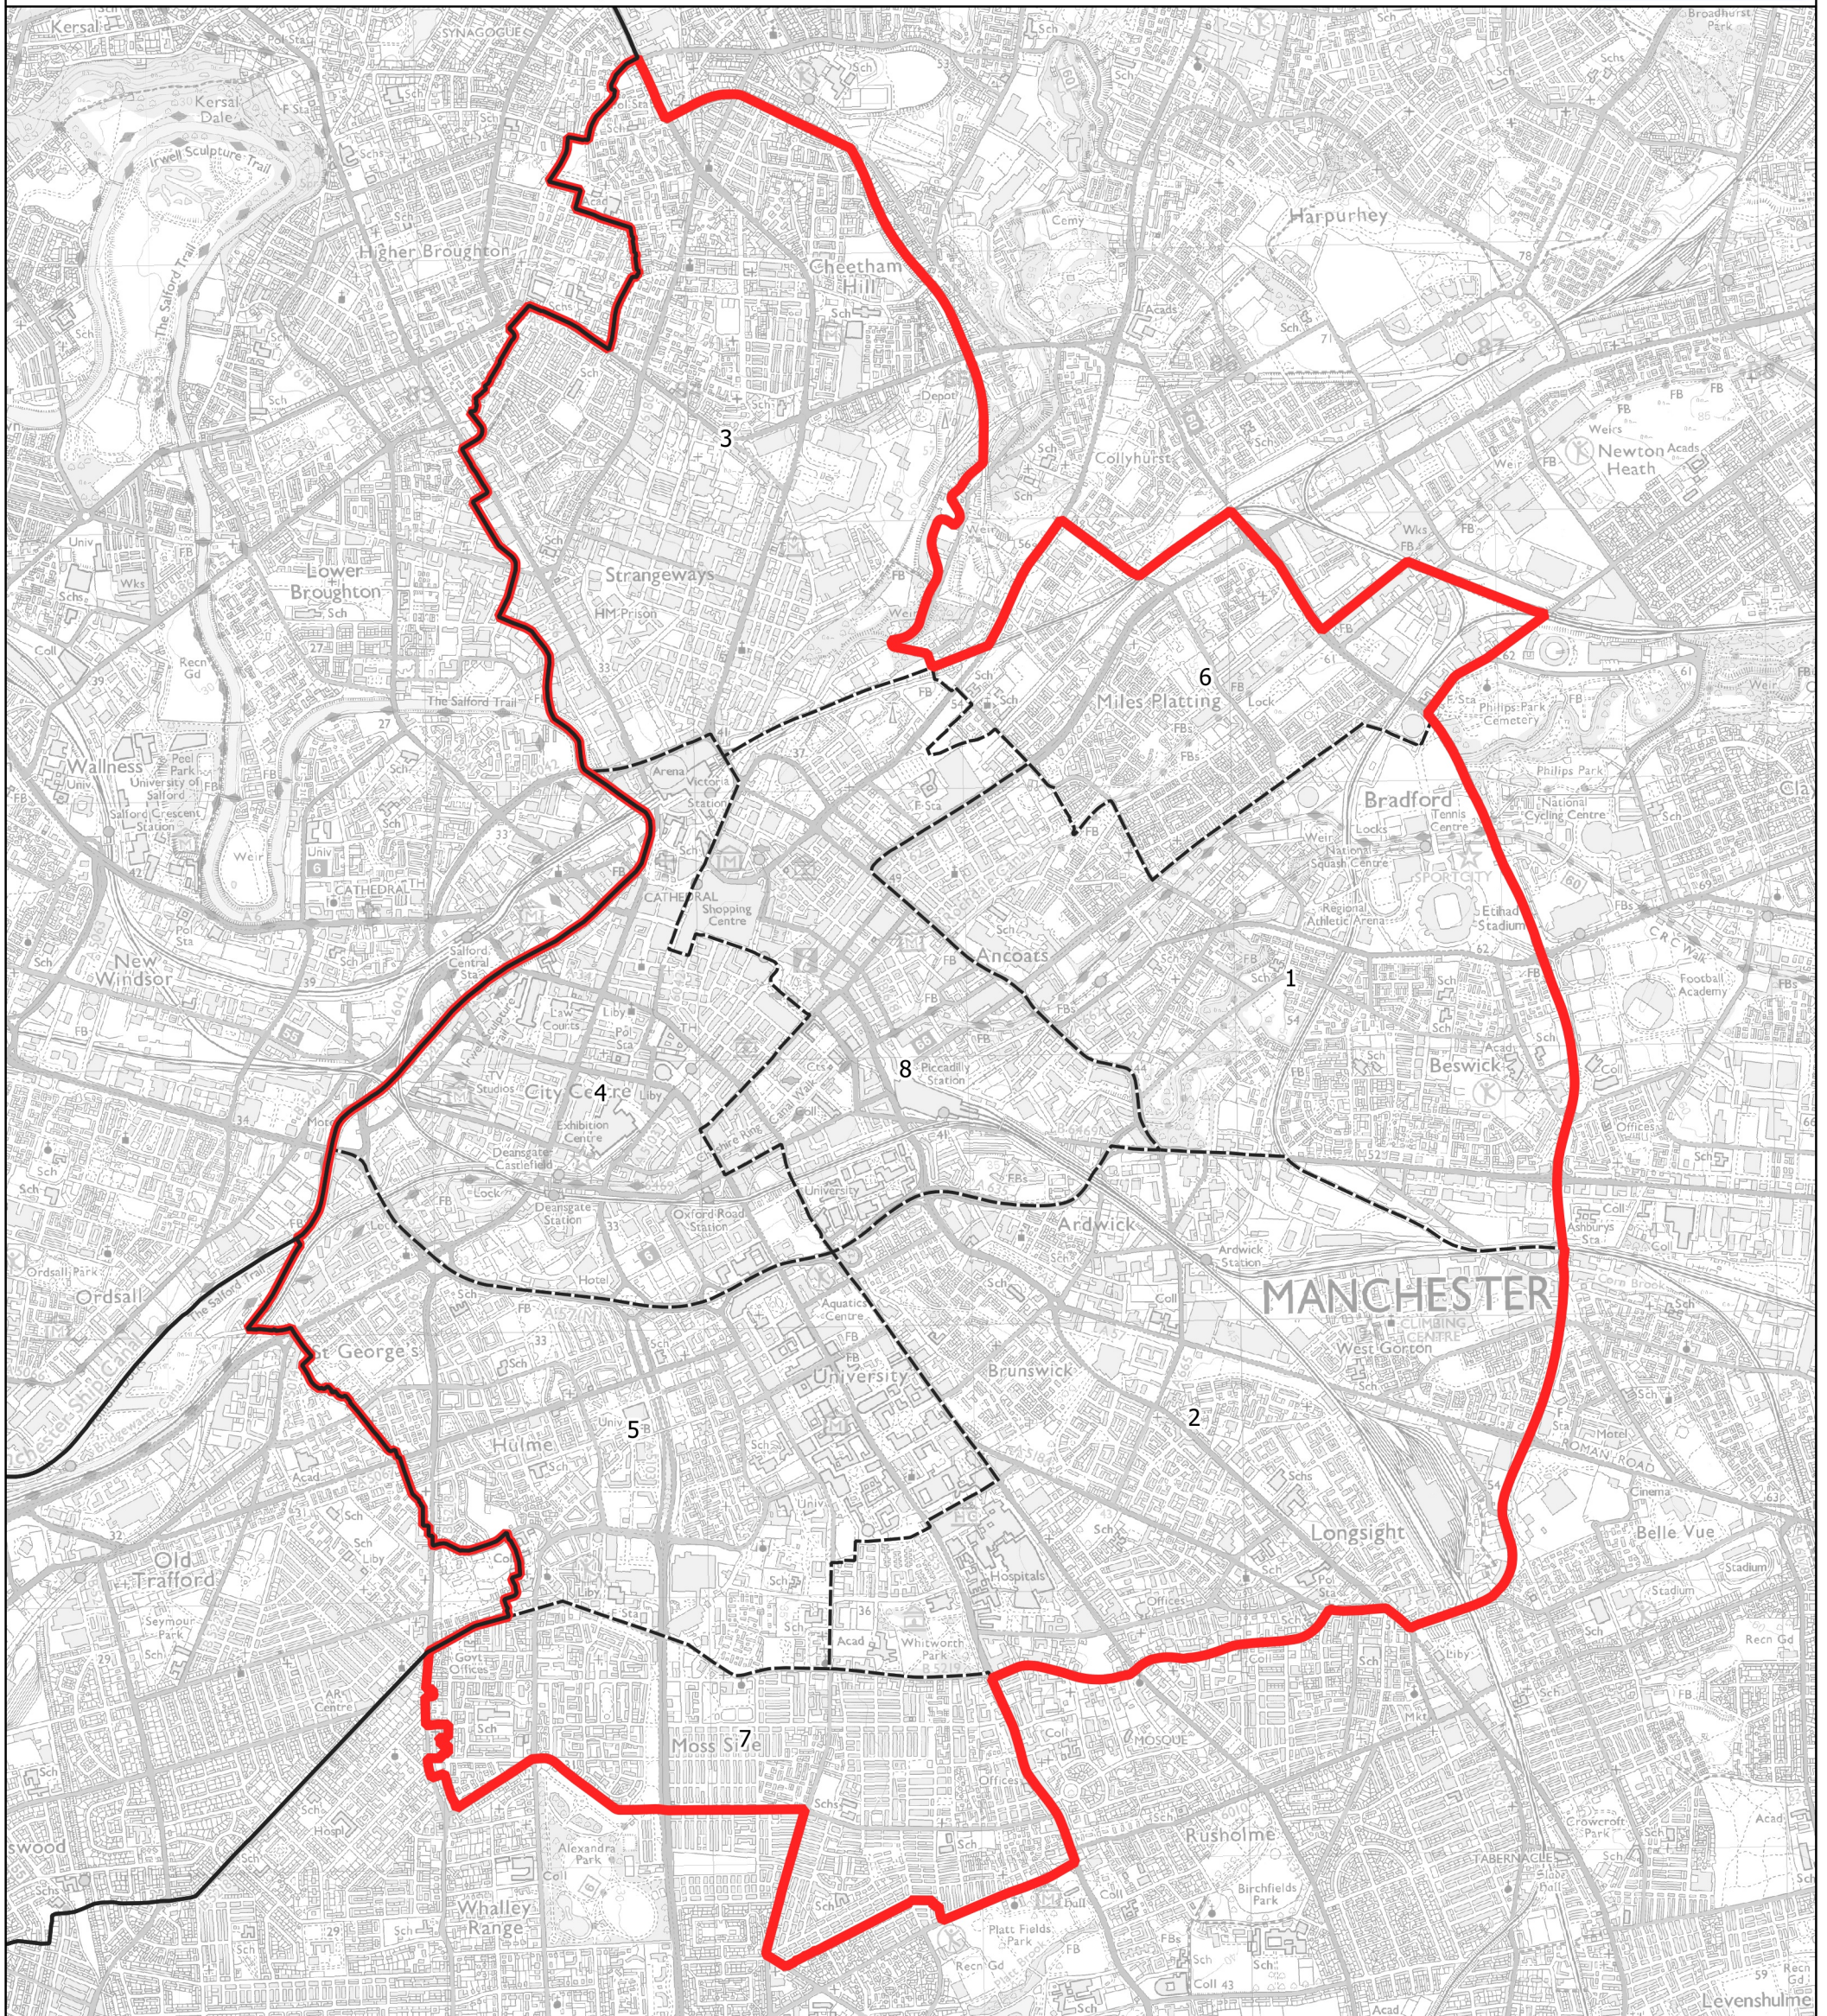

Boundary Commission for England - Initial Proposals for the North West Region

Manchester Central Borough Constituency - Electorate 76,609

Wards:

- 1 Ancoats & Beswick
- 2 Ardwick
- 3 Cheetham
- 4 Deansgate
- 5 Hulme
- 6 Miles Platting & Newton Heath (Part)
- 7 Moss Side
- 8 Piccadilly

- Constituency
- Local Authorities
- Wards

© Crown copyright and database rights 2021 OS 100018289. You are permitted to use this data solely to enable you to respond to, or interact with, the organisation that provided you with the data. You are not permitted to copy, sub-licence, distribute or sell any of this data to third parties in any form. Third party rights to enforce the terms of this licence shall be reserved to OS.

Manchester Central Borough Constituency