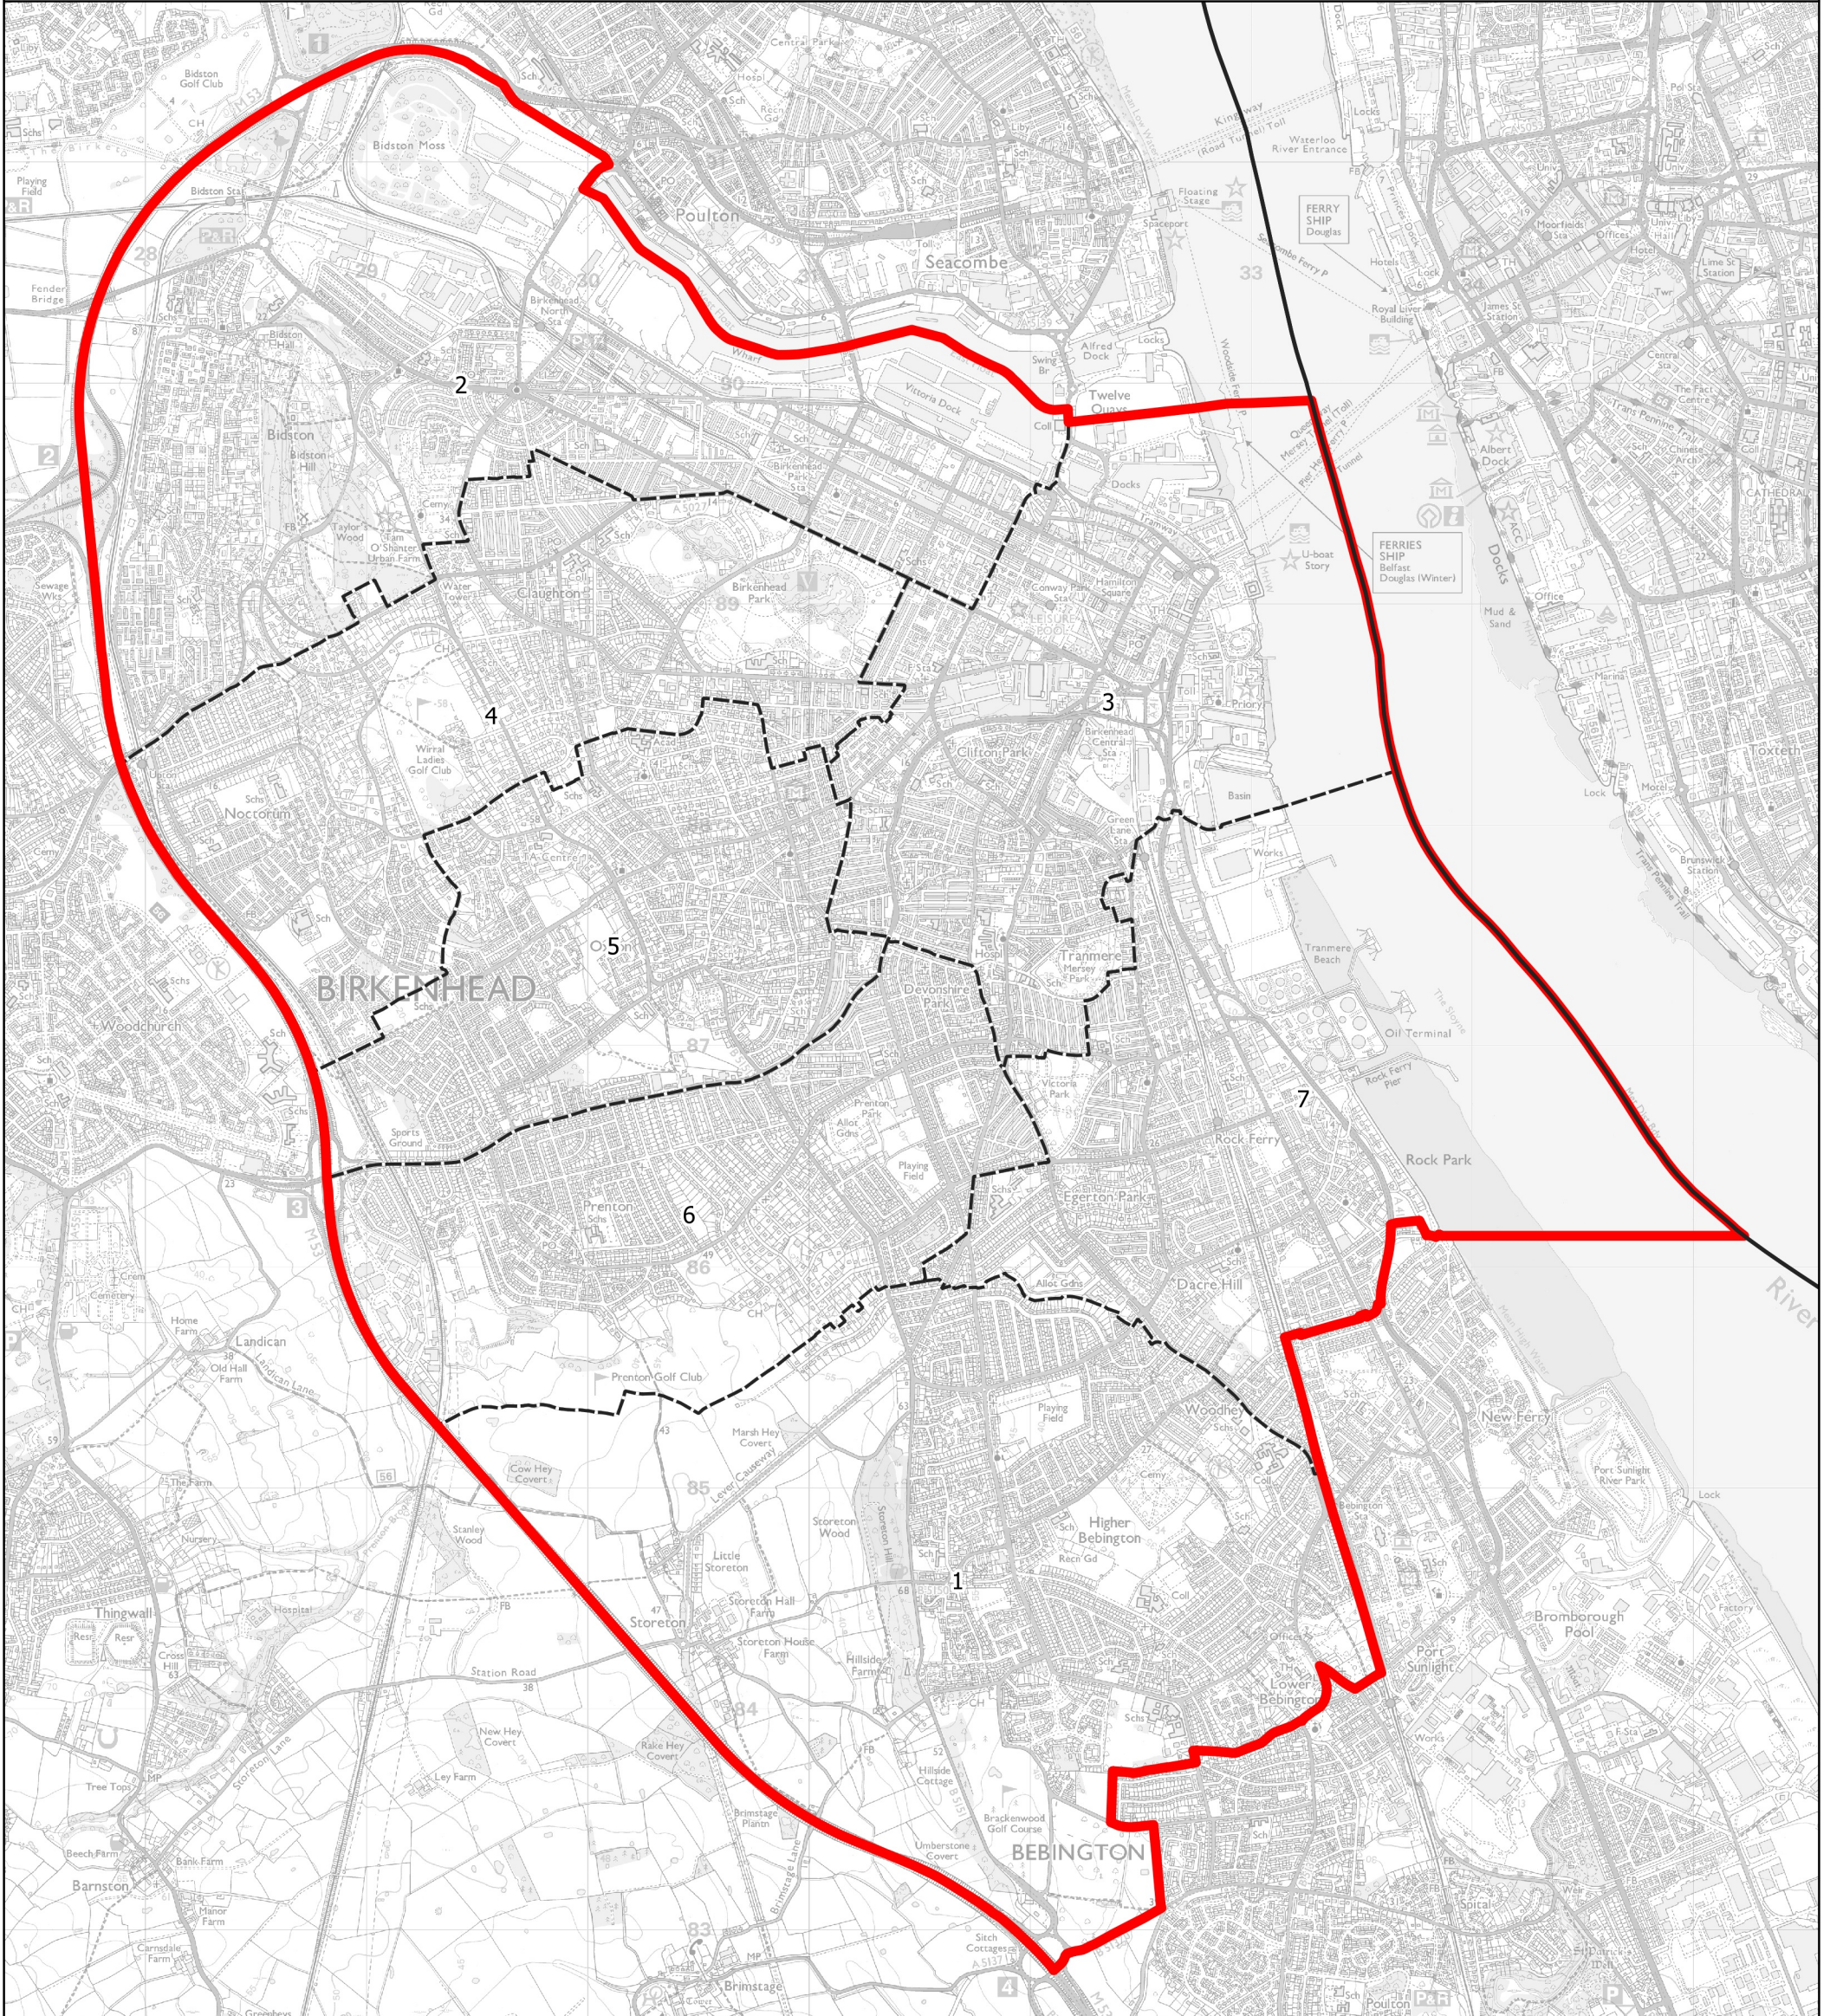

Boundary Commission for England - Initial Proposals for the North West Region

Birkenhead Borough Constituency - Electorate 76,271

Wards:

- 1 Bebington
- 2 Bidston and St. James
- 3 Birkenhead and Tranmere
- 4 Claughton
- 5 Oxton
- 6 Prenton
- 7 Rock Ferry

- Constituency
- Local Authorities
- Wards

© Crown copyright and database rights 2021 OS 100018289. You are permitted to use this data solely to enable you to respond to, or interact with, the organisation that provided you with the data. You are not permitted to copy, sub-licence, distribute or sell any of this data to third parties in any form. Third party rights to enforce the terms of this licence shall be reserved to OS.