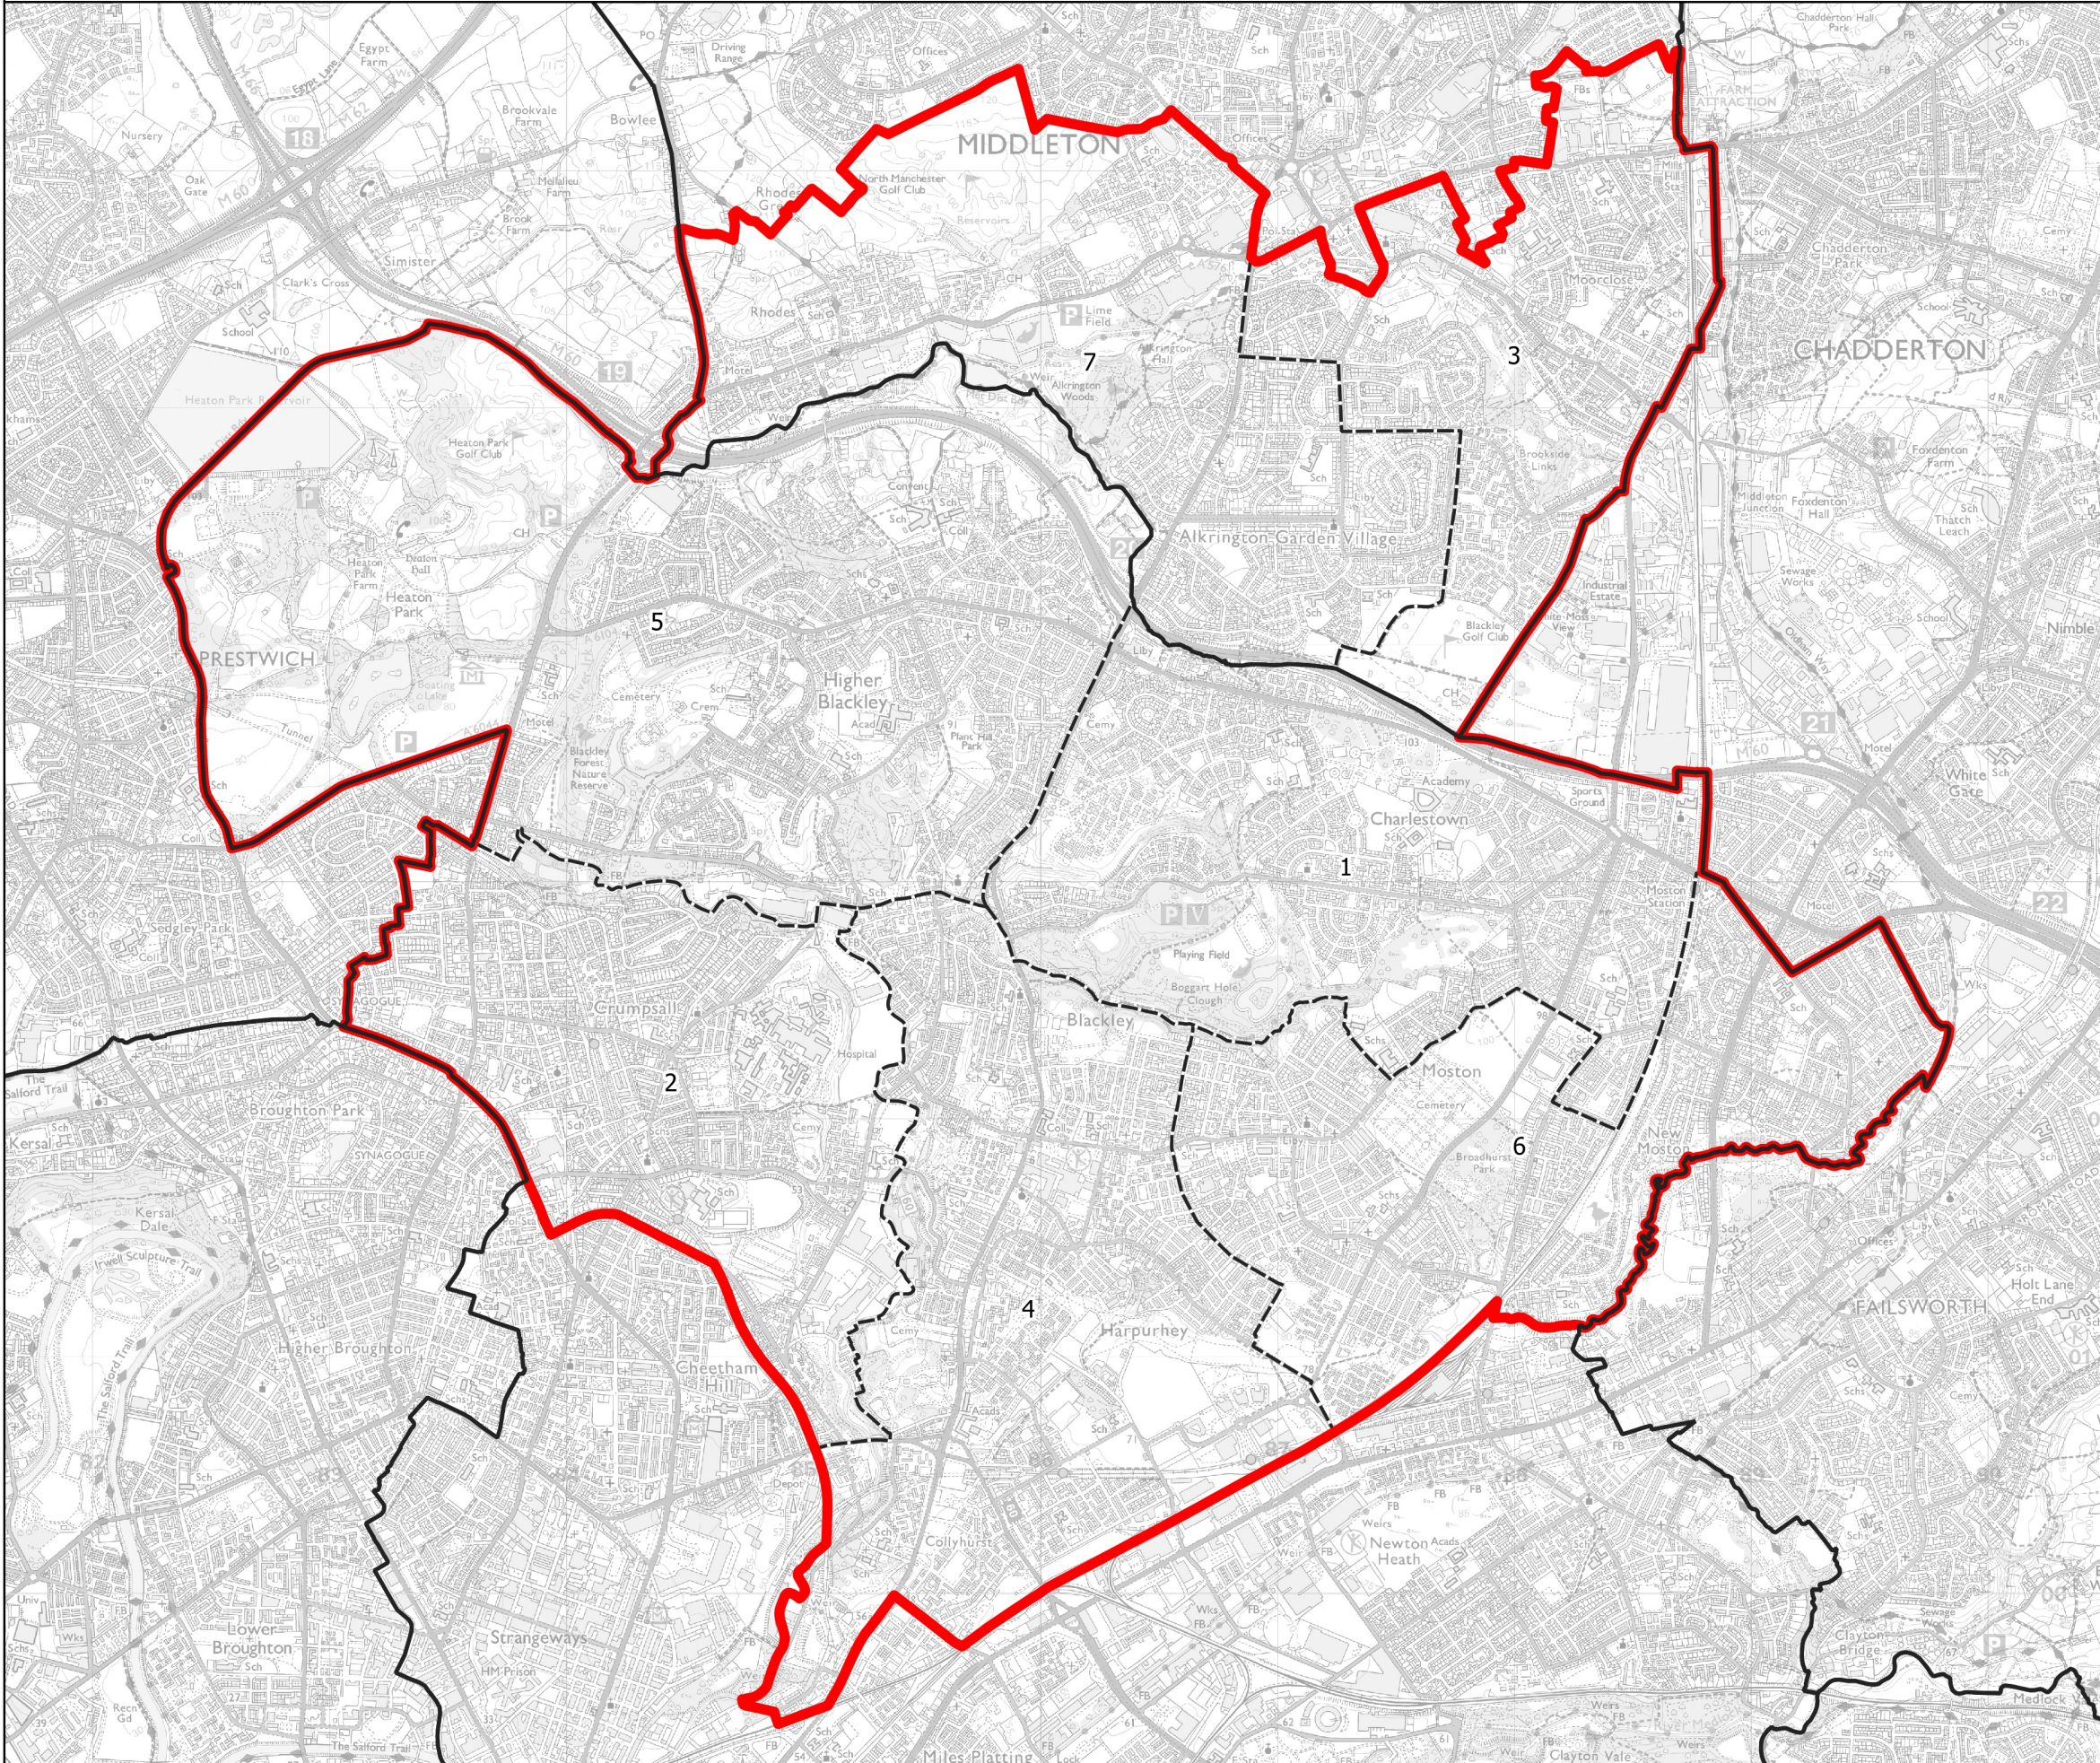

Boundary Commission for England - Initial Proposals for the North West Region

Manchester Blackley Borough Constituency - Electorate 71,375

- Wards:
- 1 Charlestown
 - 2 Crumpsall
 - 3 East Middleton
 - 4 Harpurhey
 - 5 Higher Blackley
 - 6 Moston
 - 7 South Middleton

Constituency
 Local Authorities
 Wards

0 0.4 0.8 km

© Crown copyright and database rights 2021 OS 100018289. You are permitted to use this data solely to enable you to respond to, or interact with, the organisation that provided you with the data. You are not permitted to copy, sublicense, distribute or sell any of this data to third parties in any form. Third party rights to enforce the terms of this licence shall be reserved to OS.