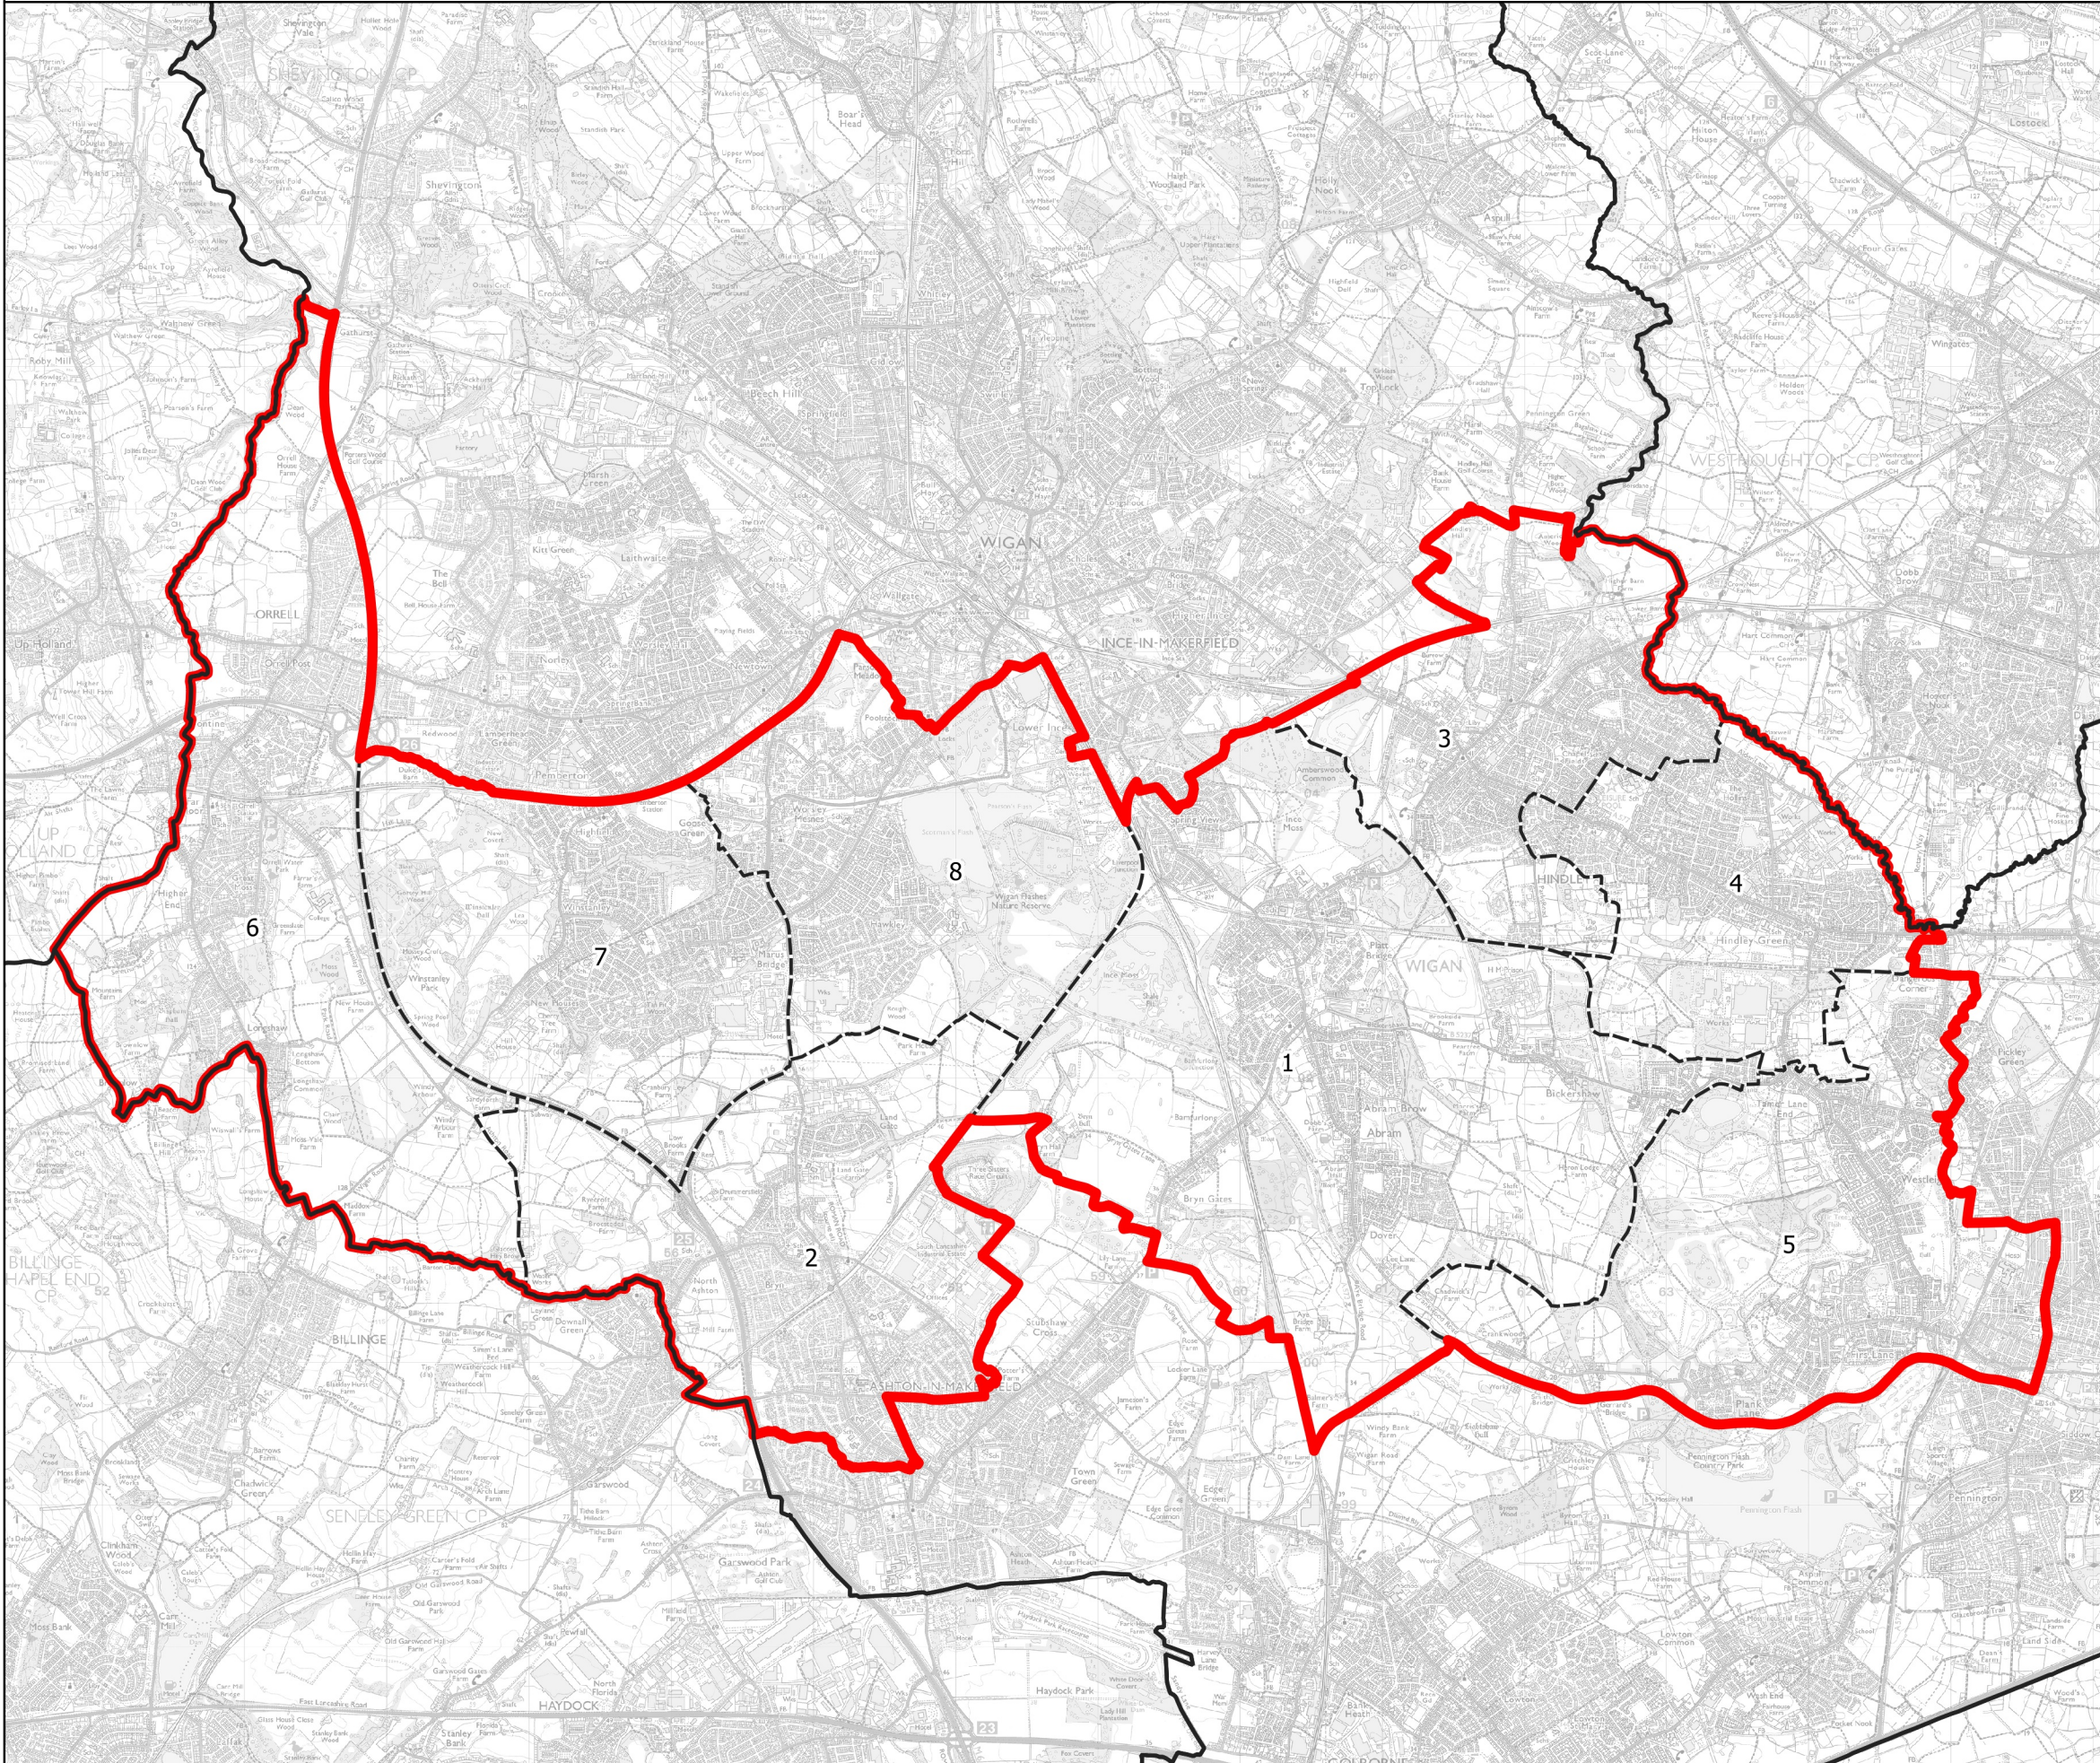

# Boundary Commission for England - Initial Proposals for the North West Region

## Makerfield Borough Constituency - Electorate 75,952

- Wards:
- 1 Abram
  - 2 Bryn
  - 3 Hindley
  - 4 Hindley Green
  - 5 Leigh West
  - 6 Orrell
  - 7 Winstanley
  - 8 Worsley Mesnes

- Constituency
- Local Authorities
- Wards