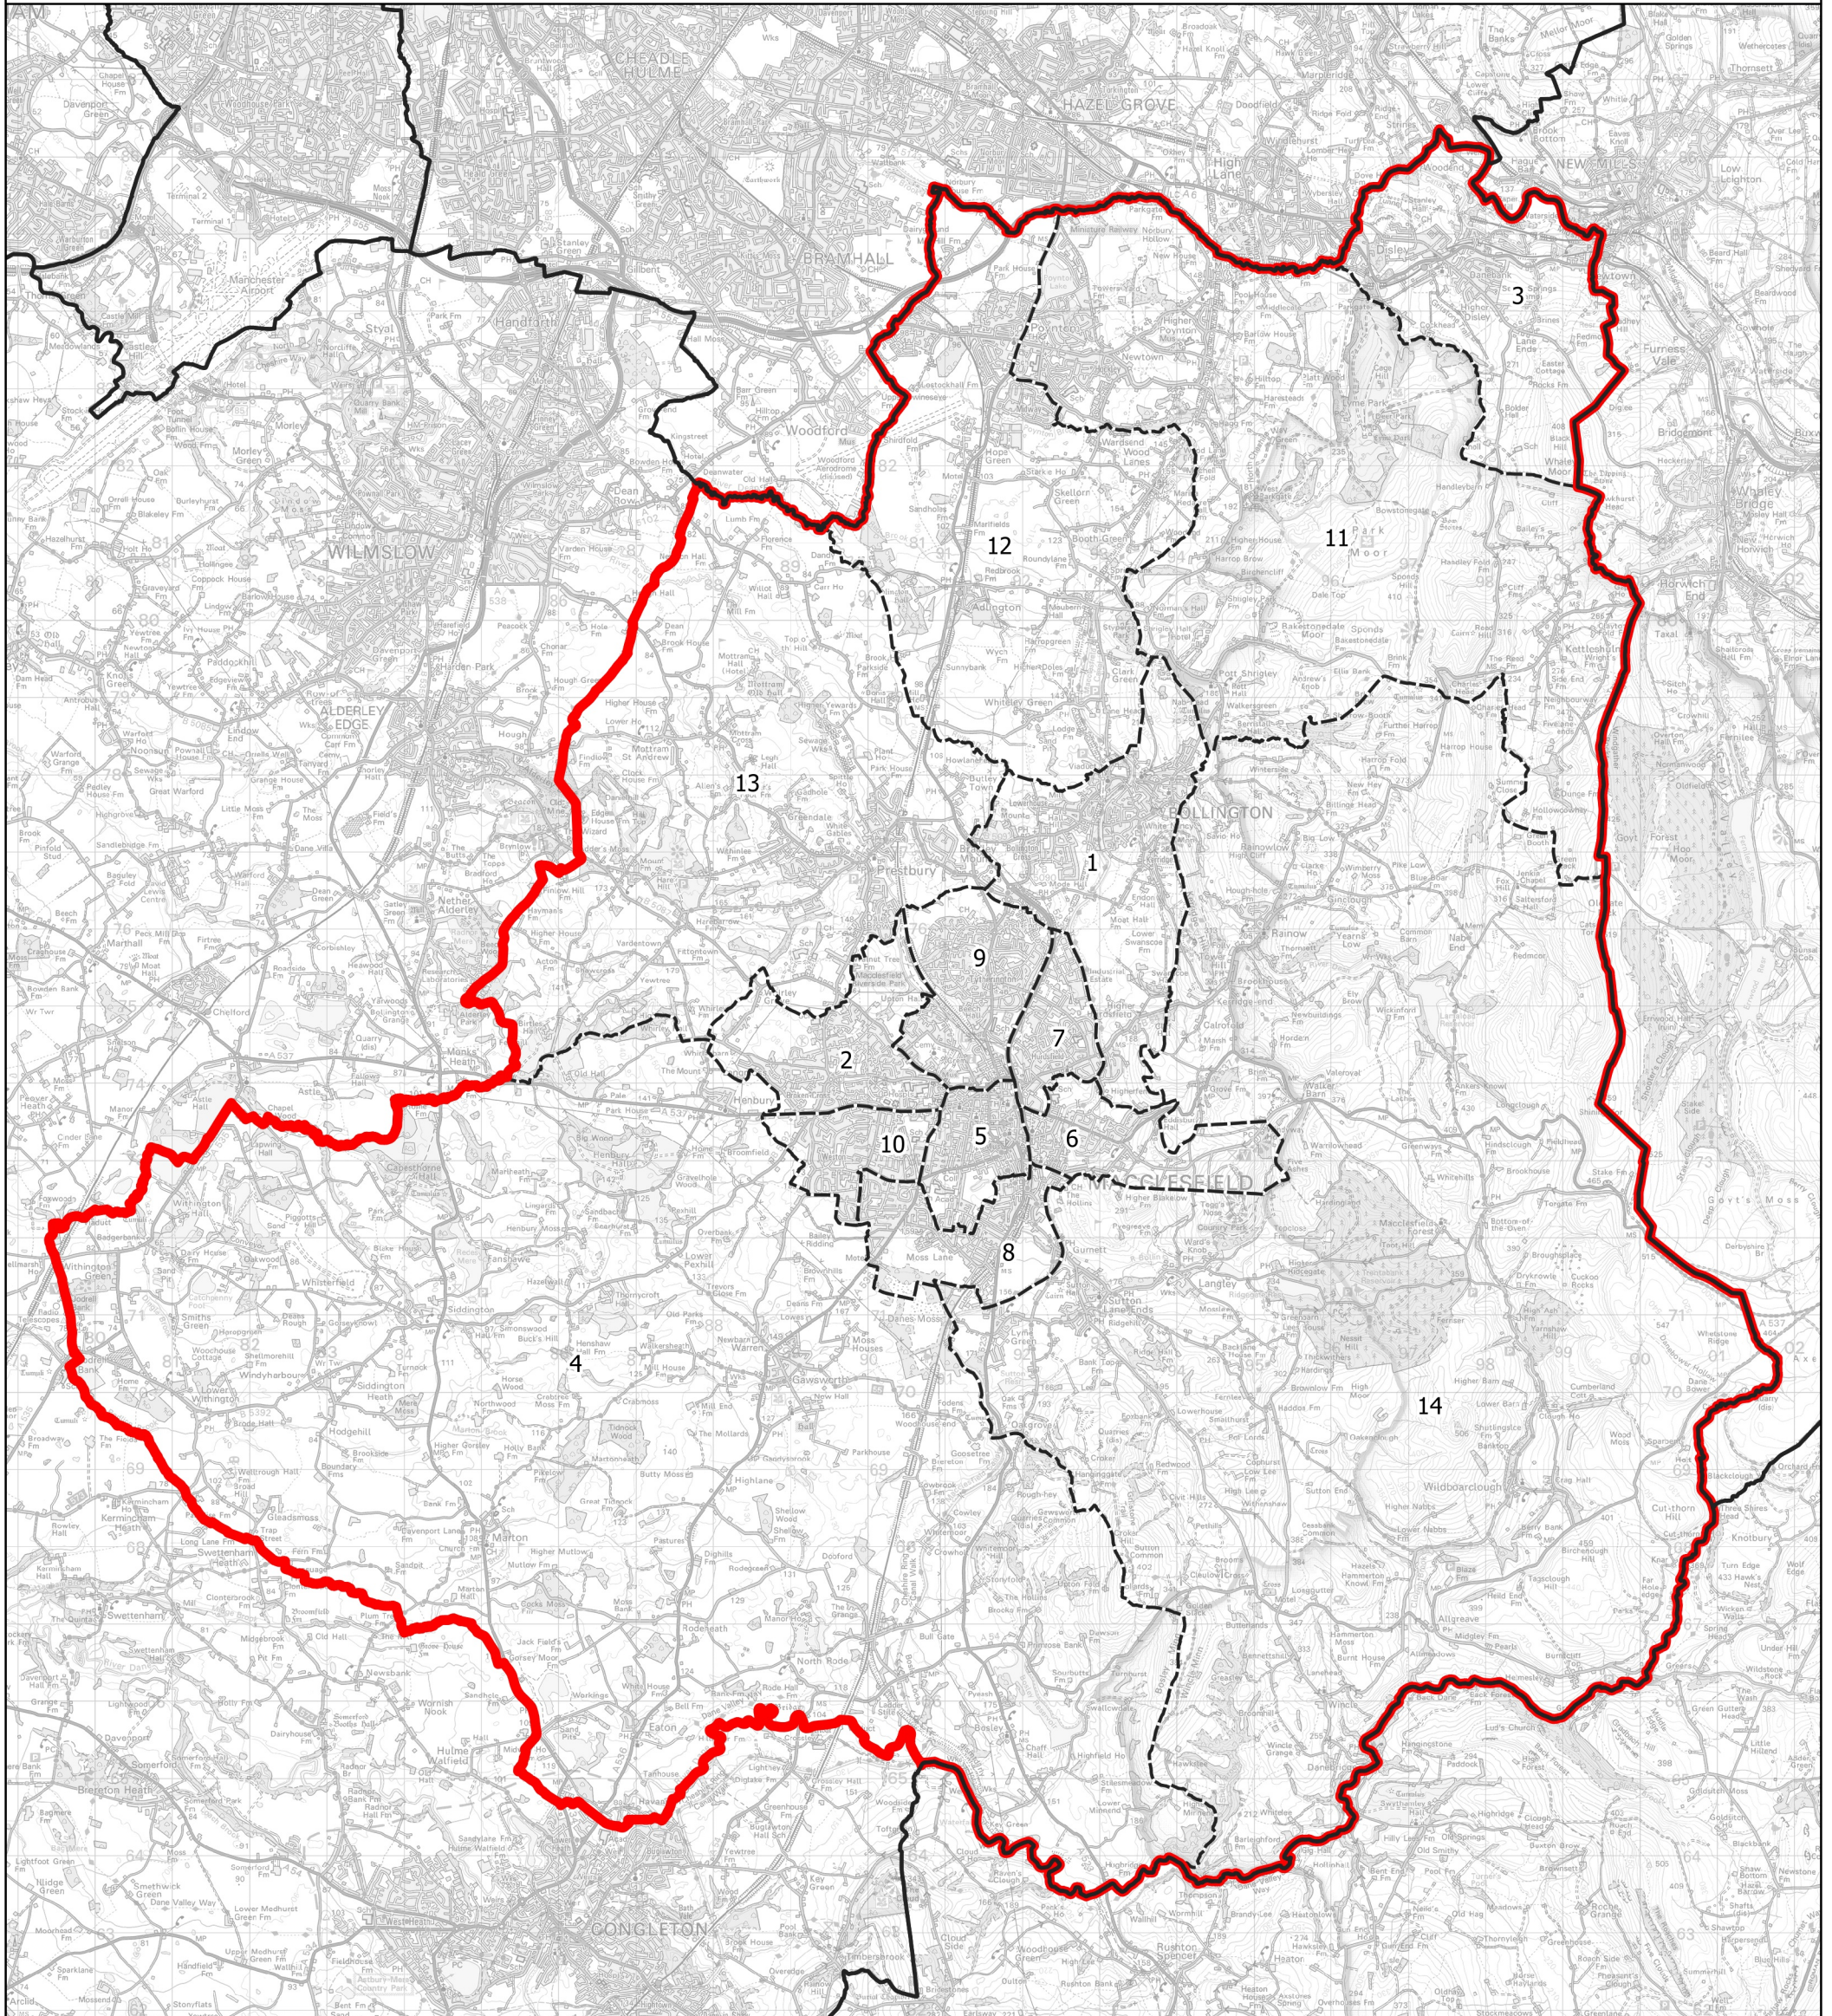

# Boundary Commission for England - Initial Proposals for the North West Region

Macclesfield County Constituency - Electorate 75,881

**Wards:**

- |                           |                                   |              |
|---------------------------|-----------------------------------|--------------|
| 1 Bollington              | 8 Macclesfield South              | 13 Prestbury |
| 2 Broken Cross and Upton  | 9 Macclesfield Tytherington       | 14 Sutton    |
| 3 Disley                  | 10 Macclesfield West and Ivy      |              |
| 4 Gawsworth               | 11 Poynton East and Pott Shrigley |              |
| 5 Macclesfield Central    | 12 Poynton West and Adlington     |              |
| 6 Macclesfield East       |                                   |              |
| 7 Macclesfield Hurdsfield |                                   |              |

- Constituency
- Local Authorities
- Wards

© Crown copyright and database rights 2021 OS 100018289. You are permitted to use this data solely to enable you to respond to, or interact with, the organisation that provided you with the data. You are not permitted to copy, sub-licence, distribute or sell any of this data to third parties in any form. Third party rights to enforce the terms of this licence shall be reserved to OS.

## Macclesfield County Constituency