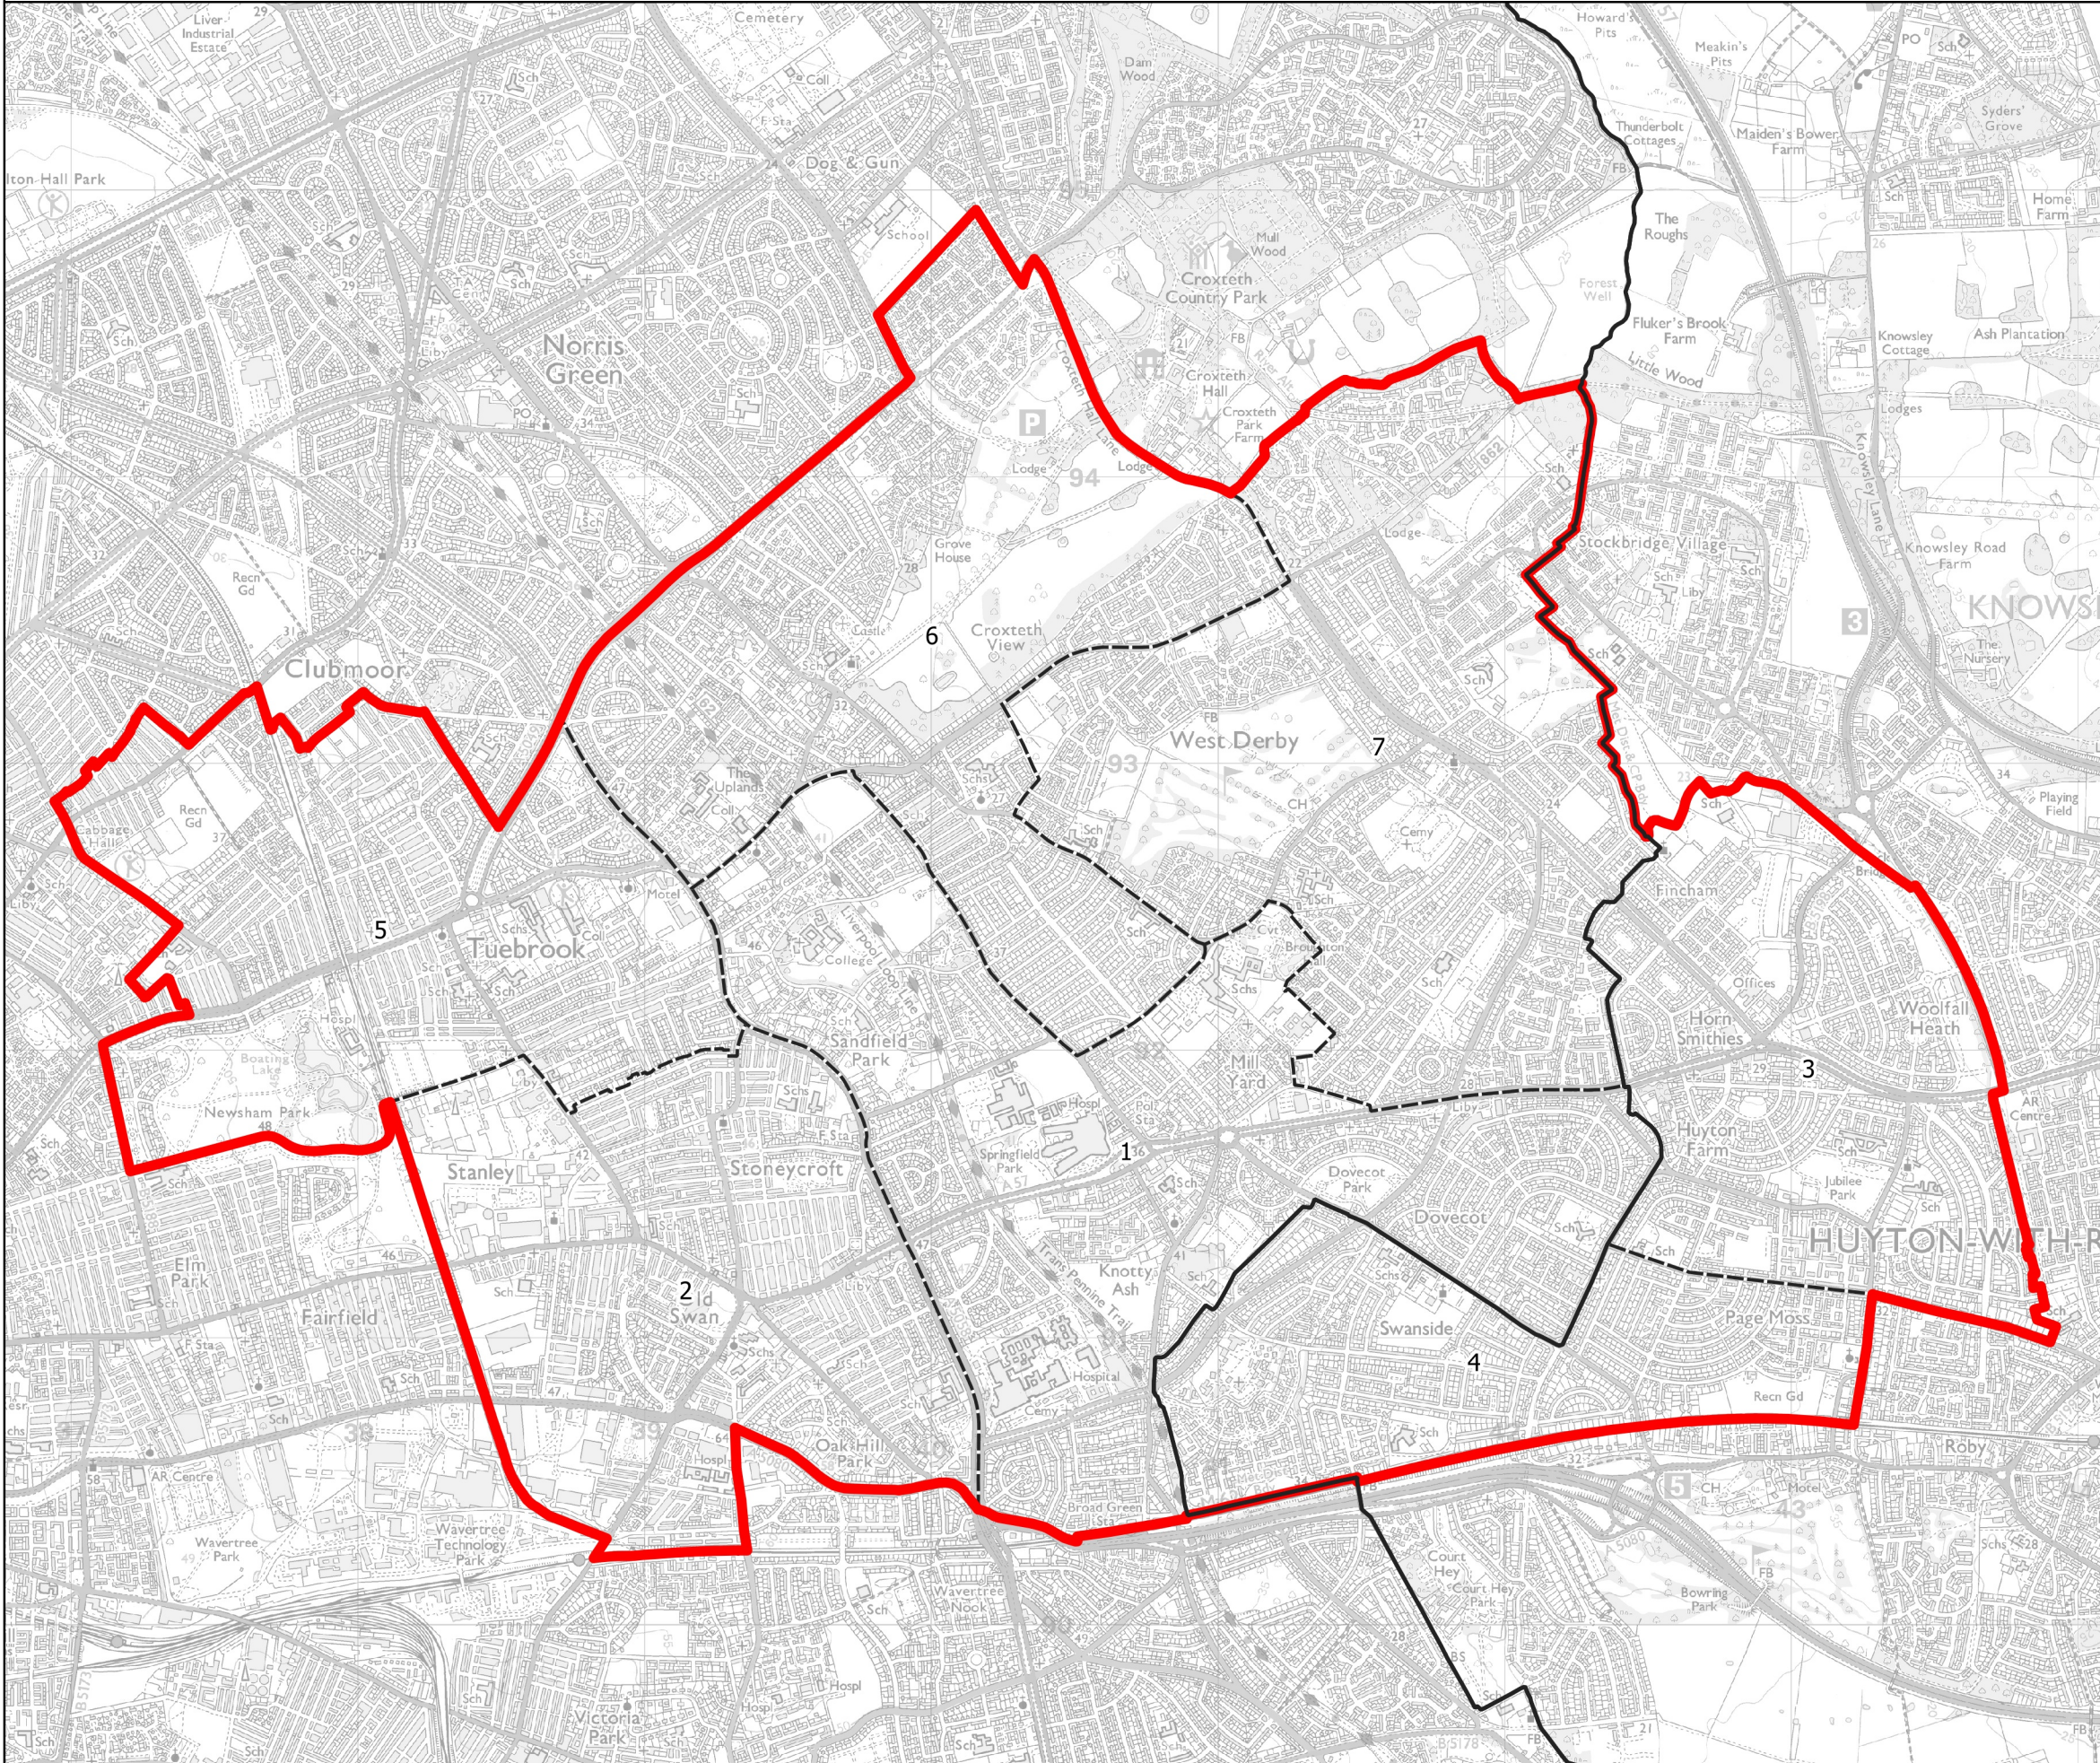

# Boundary Commission for England - Initial Proposals for the North West Region

## Liverpool West Derby Borough Constituency - Electorate 70,730

- Wards:
- 1 Knotty Ash
  - 2 Old Swan
  - 3 Page Moss
  - 4 Swanside
  - 5 Tuebrook and Stoneycroft
  - 6 West Derby
  - 7 Yew Tree

- Constituency
- Local Authorities
- Wards

Liverpool West Derby Borough Constituency