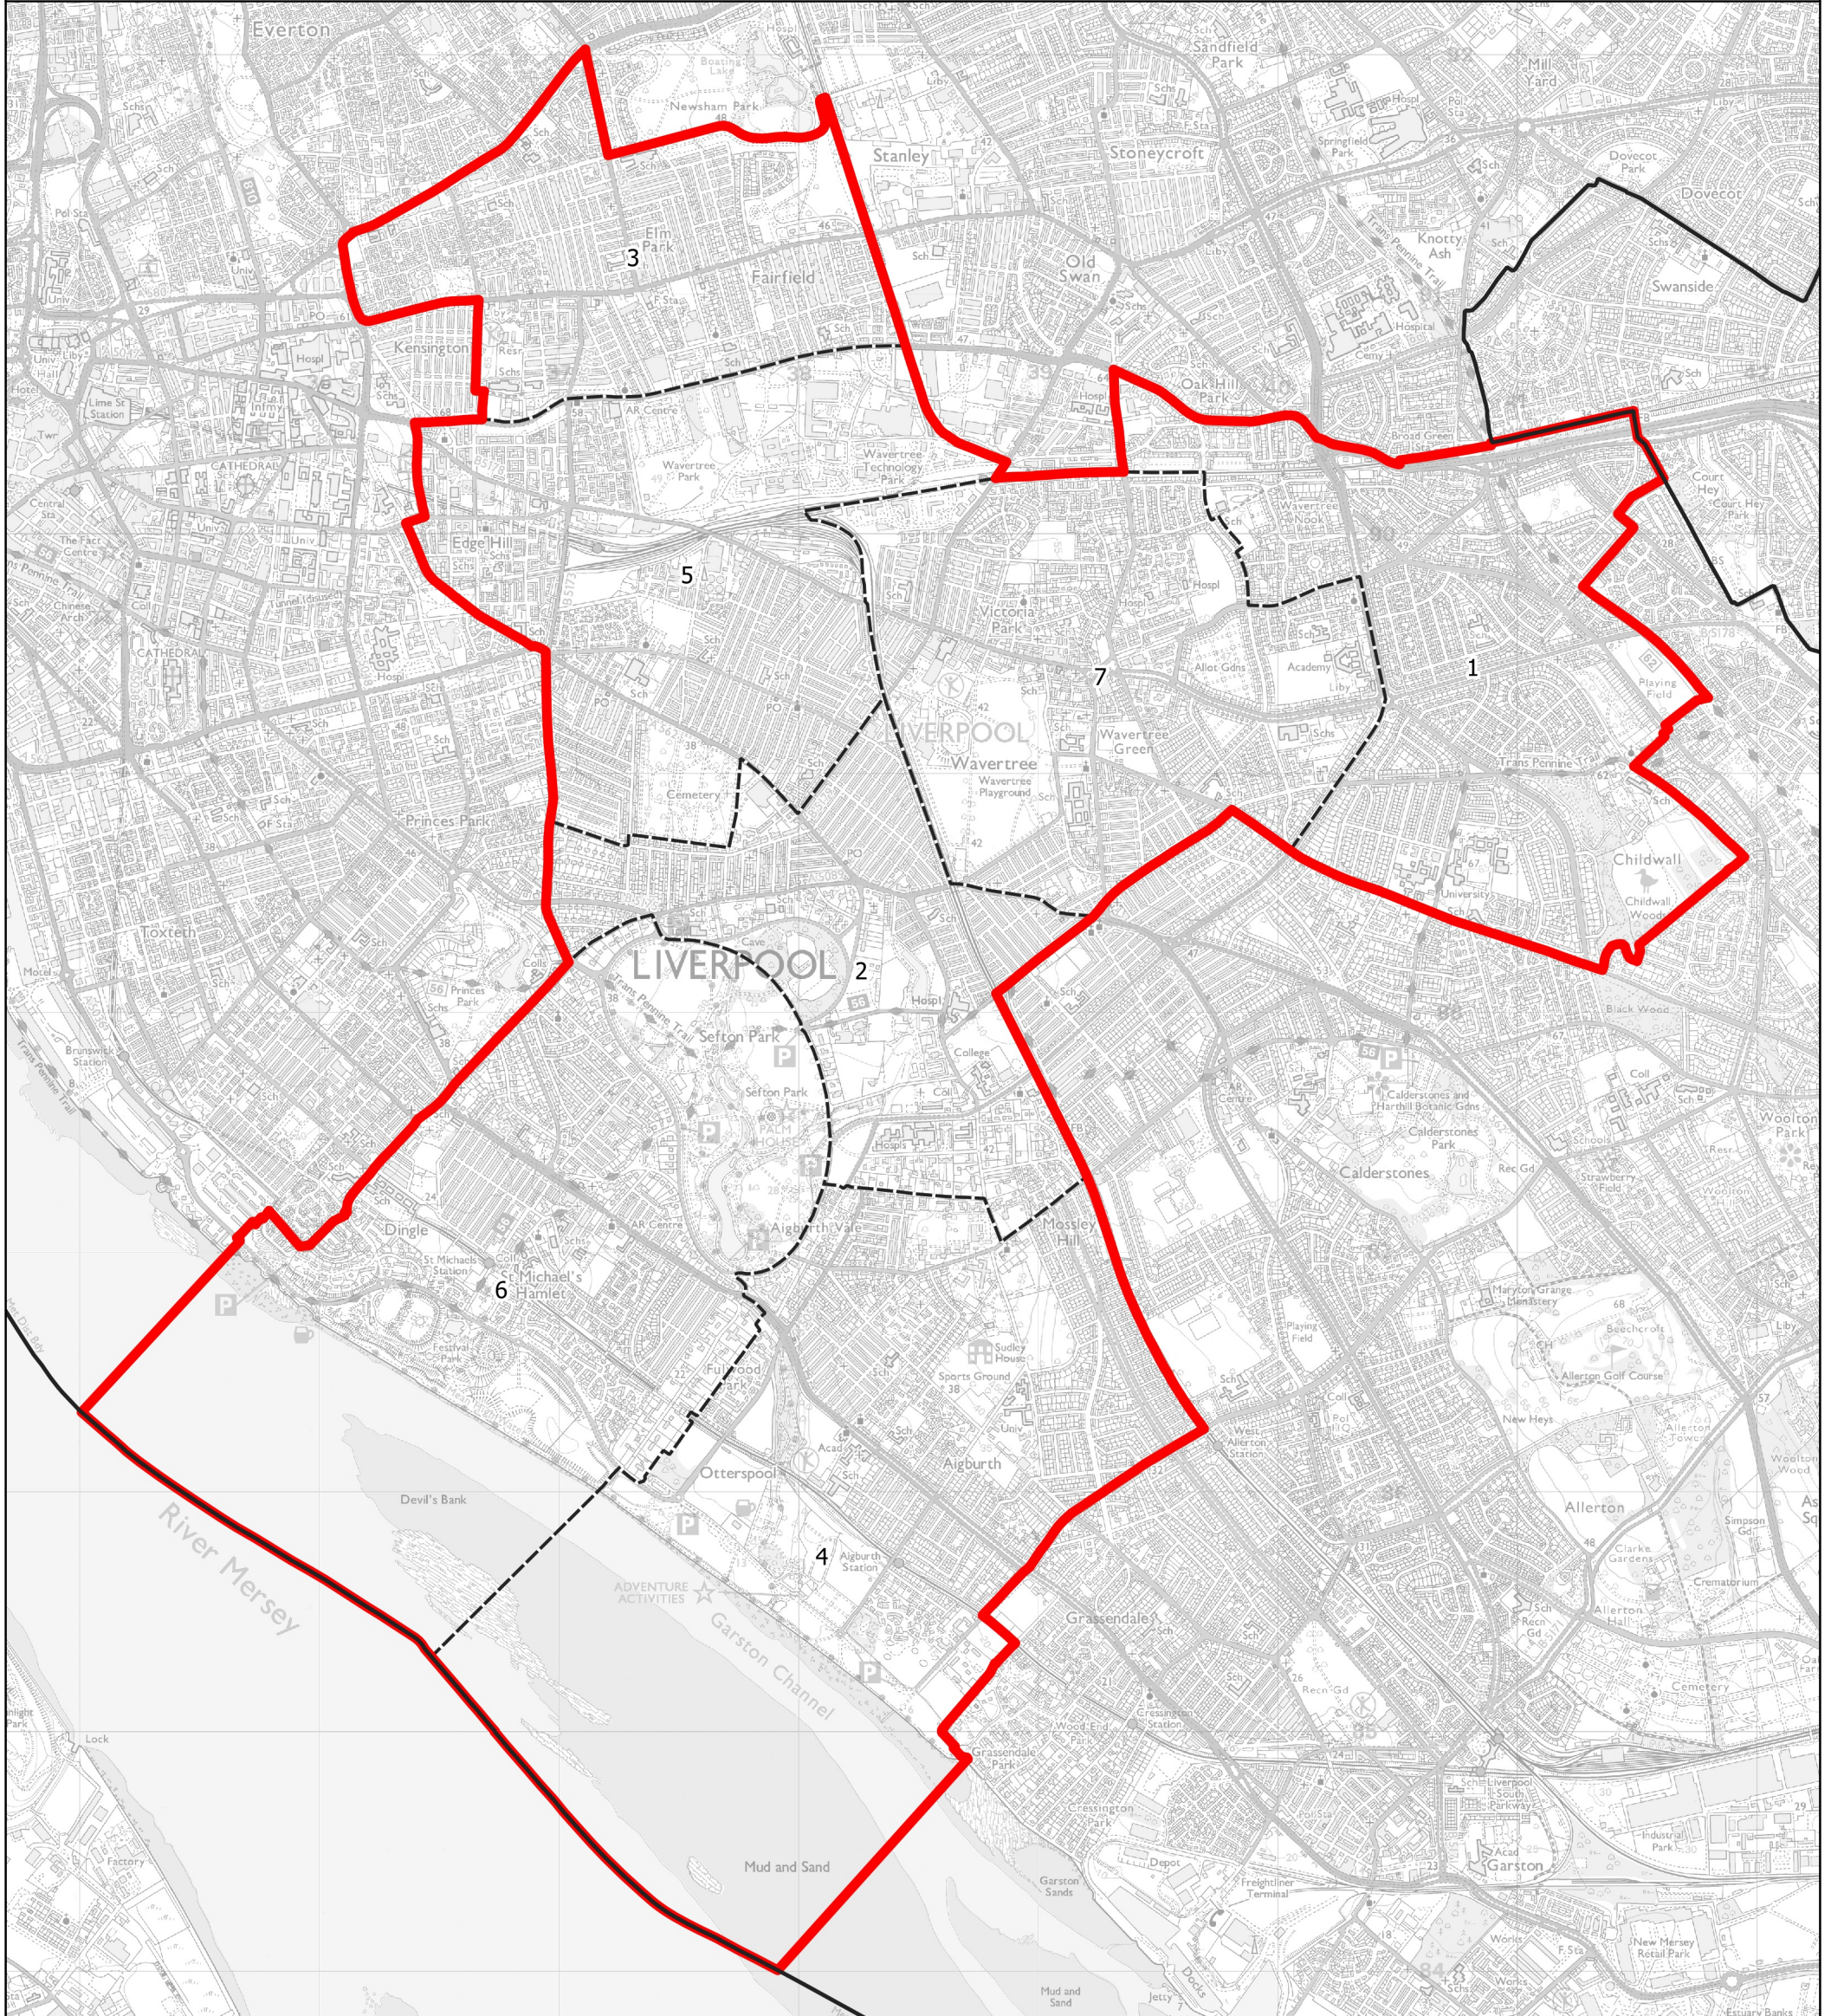

# Boundary Commission for England - Initial Proposals for the North West Region

## Liverpool Wavertree Borough Constituency - Electorate 71,076

### Wards:

- 1 Childwall
- 2 Greenbank
- 3 Kensington and Fairfield
- 4 Mossley Hill
- 5 Picton
- 6 St. Michael's
- 7 Wavertree

- Constituency
- Local Authorities
- Wards

© Crown copyright and database rights 2021 OS 100018289. You are permitted to use this data solely to enable you to respond to, or interact with, the organisation that provided you with the data. You are not permitted to copy, sub-licence, distribute or sell any of this data to third parties in any form. Third party rights to enforce the terms of this licence shall be reserved to OS.

# Liverpool Wavertree Borough Constituency