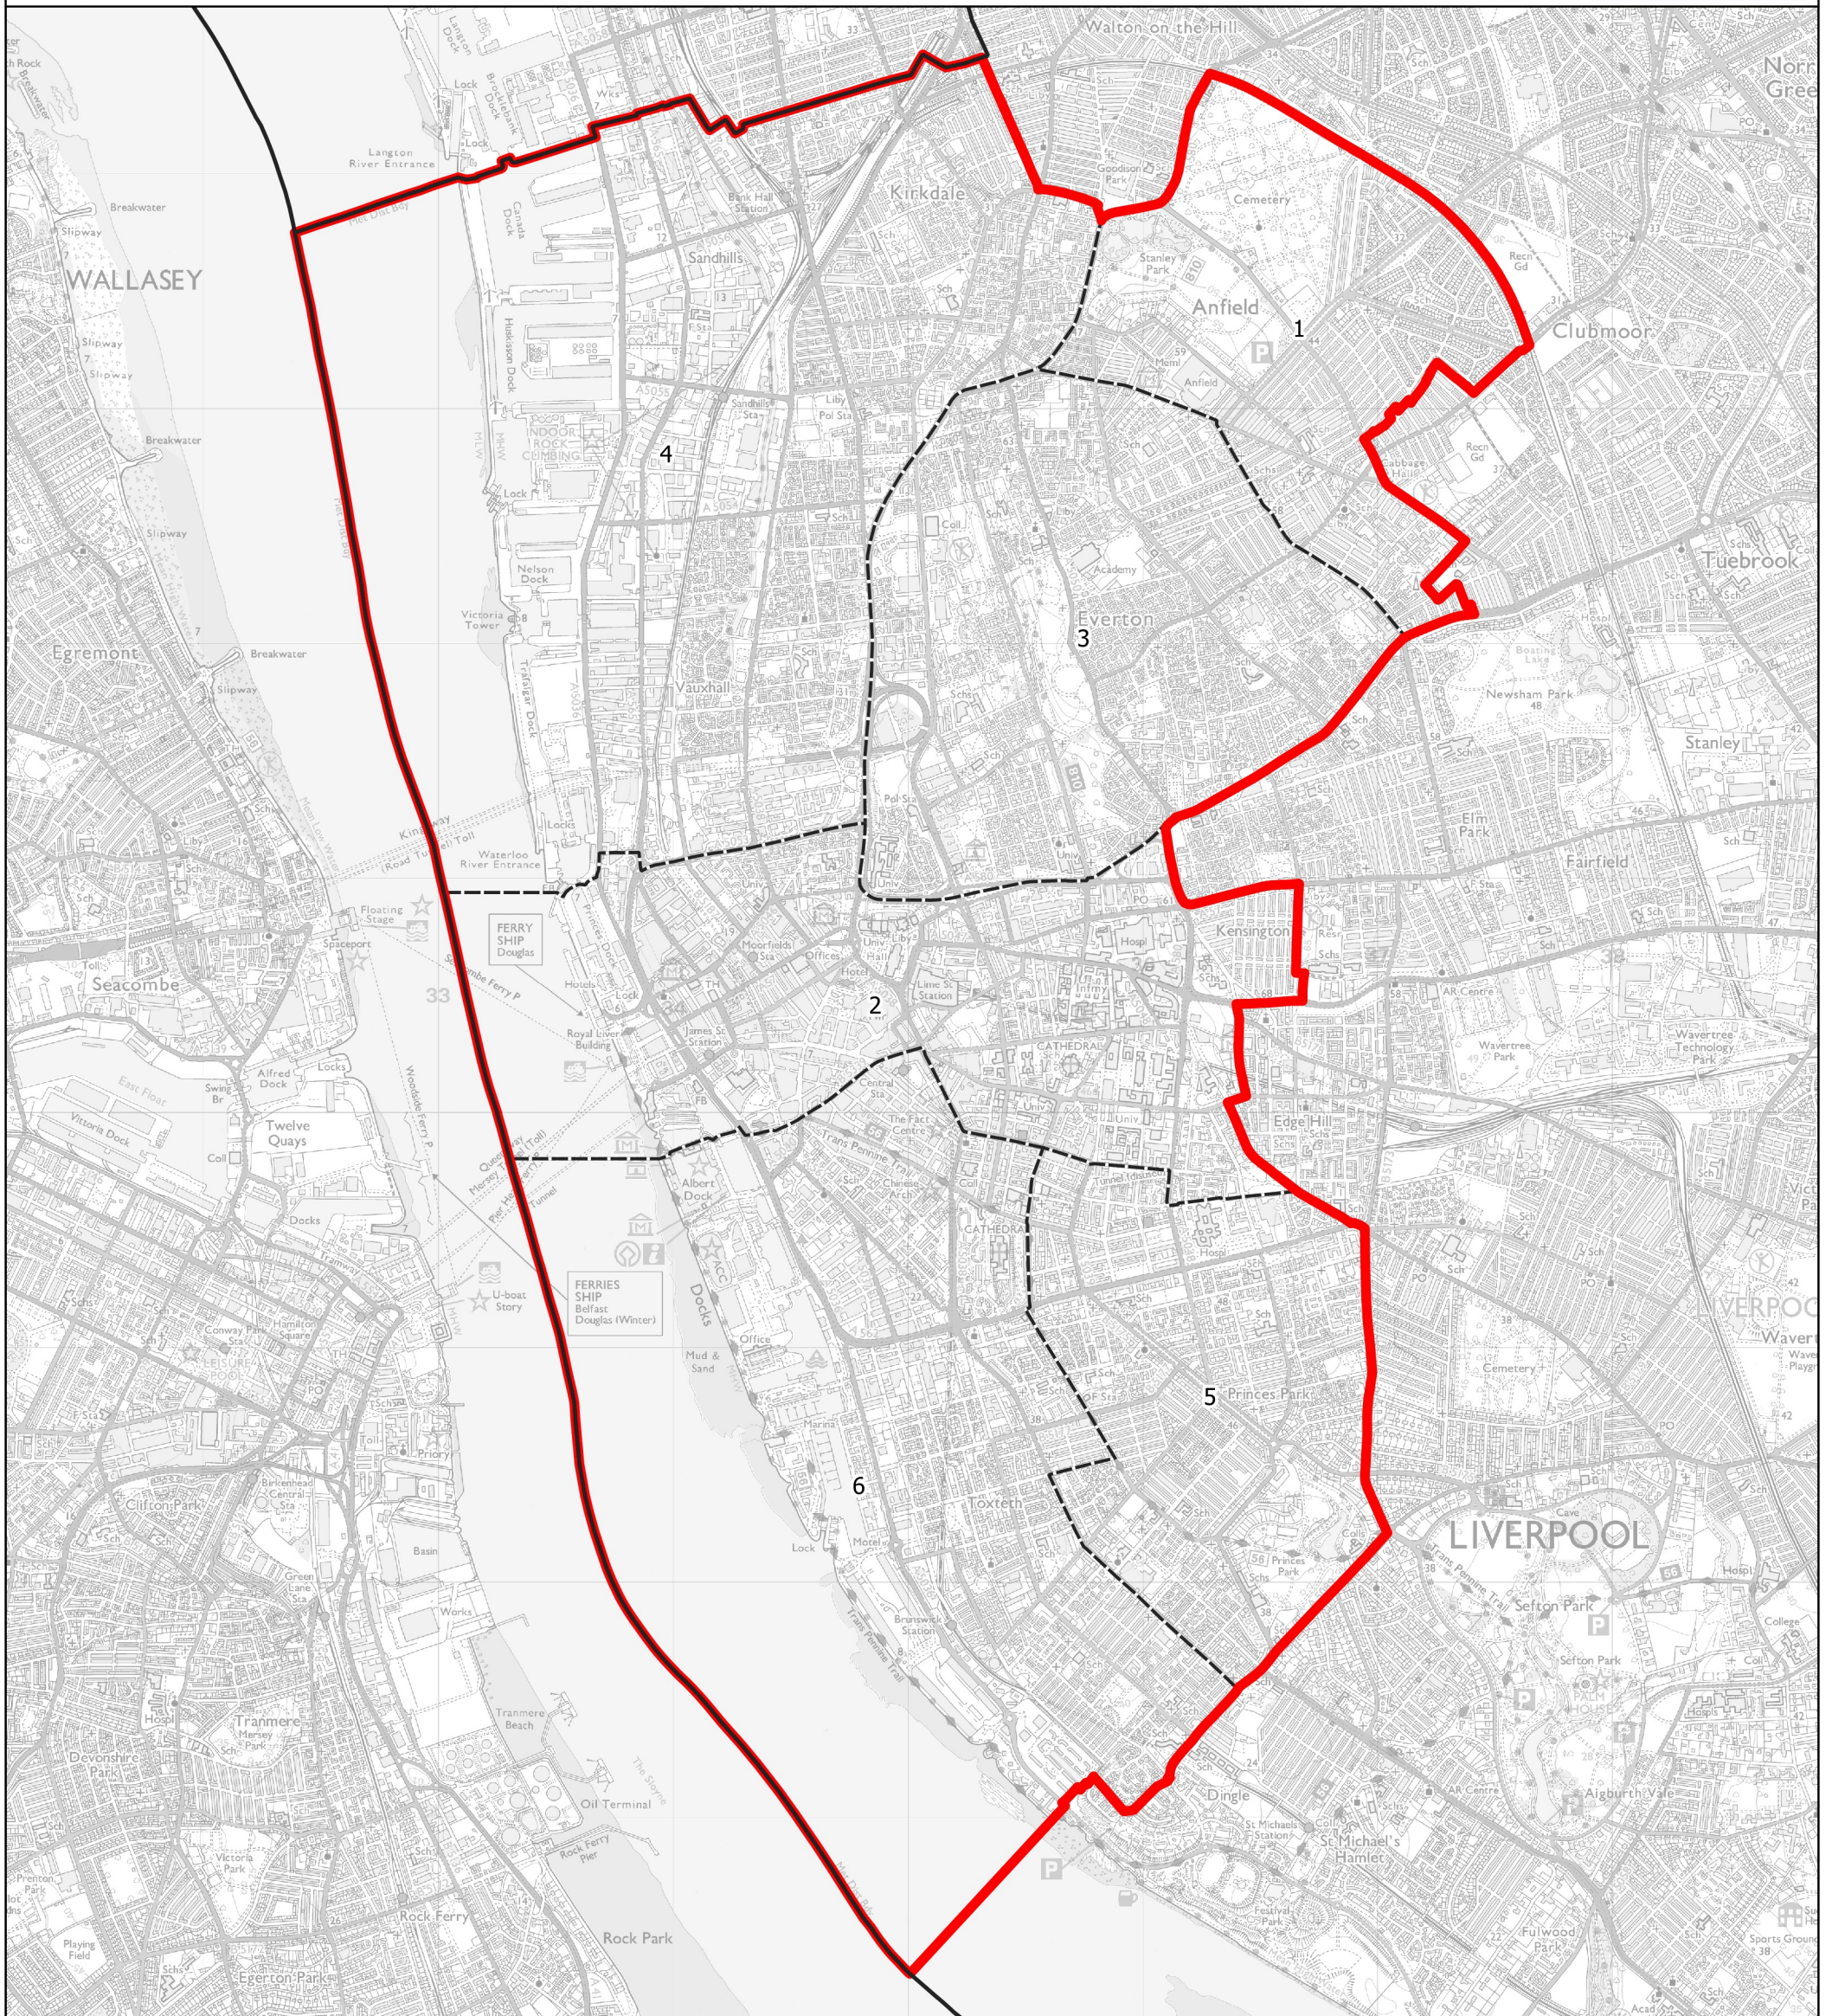

Boundary Commission for England - Initial Proposals for the North West Region

Liverpool Riverside Borough Constituency - Electorate 70,157

- Wards:**
- 1 Anfield
 - 2 Central
 - 3 Everton
 - 4 Kirkdale
 - 5 Princes Park
 - 6 Riverside

- Constituency
- Local Authorities
- Wards

© Crown copyright and database rights 2021 OS 100018289. You are permitted to use this data solely to enable you to respond to, or interact with, the organisation that provided you with the data. You are not permitted to copy, sub-licence, distribute or sell any of this data to third parties in any form. Third party rights to enforce the terms of this licence shall be reserved to OS.

Liverpool Riverside Borough Constituency