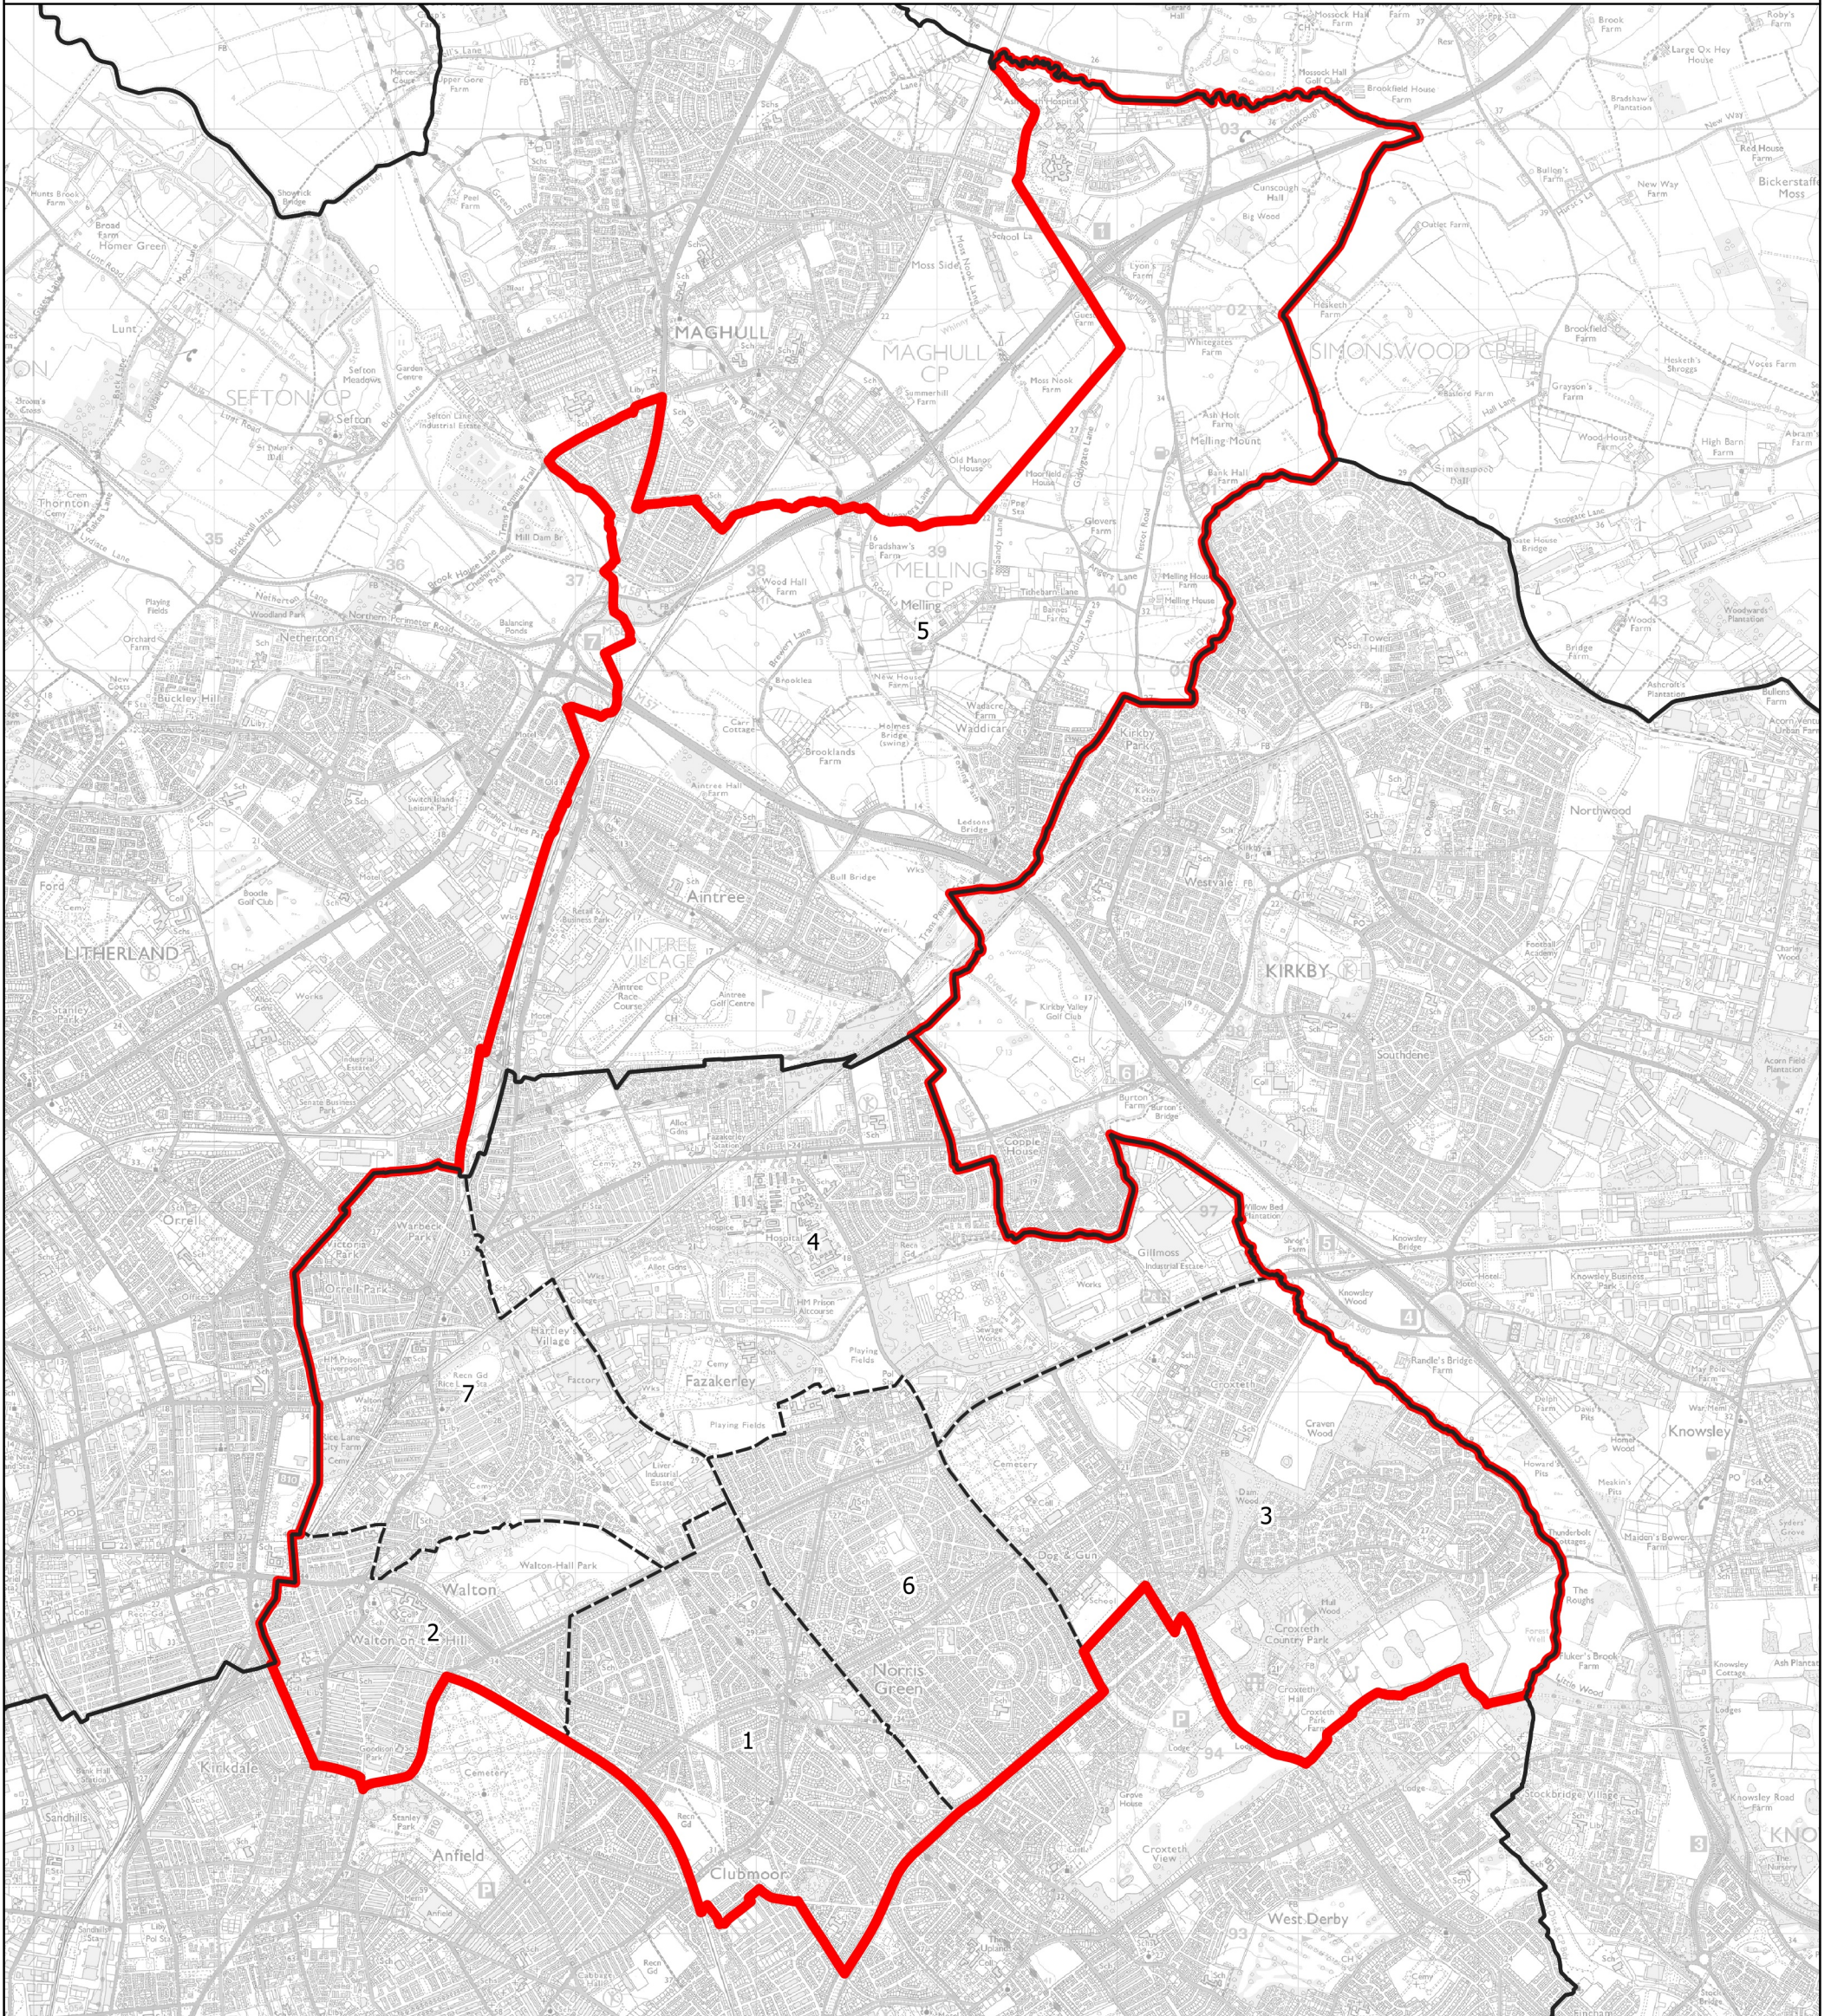

Boundary Commission for England - Initial Proposals for the North West Region

Liverpool Norris Green Borough Constituency - Electorate 75,926

- Wards:**
- 1 Clubmoor
 - 2 County
 - 3 Croxteth
 - 4 Fazakerley
 - 5 Molyneux
 - 6 Norris Green
 - 7 Warbreck

- Constituency
- Local Authorities
- Wards

© Crown copyright and database rights 2021 OS 100018289. You are permitted to use this data solely to enable you to respond to, or interact with, the organisation that provided you with the data. You are not permitted to copy, sub-licence, distribute or sell any of this data to third parties in any form. Third party rights to enforce the terms of this licence shall be reserved to OS.

Liverpool Norris Green Borough Constituency