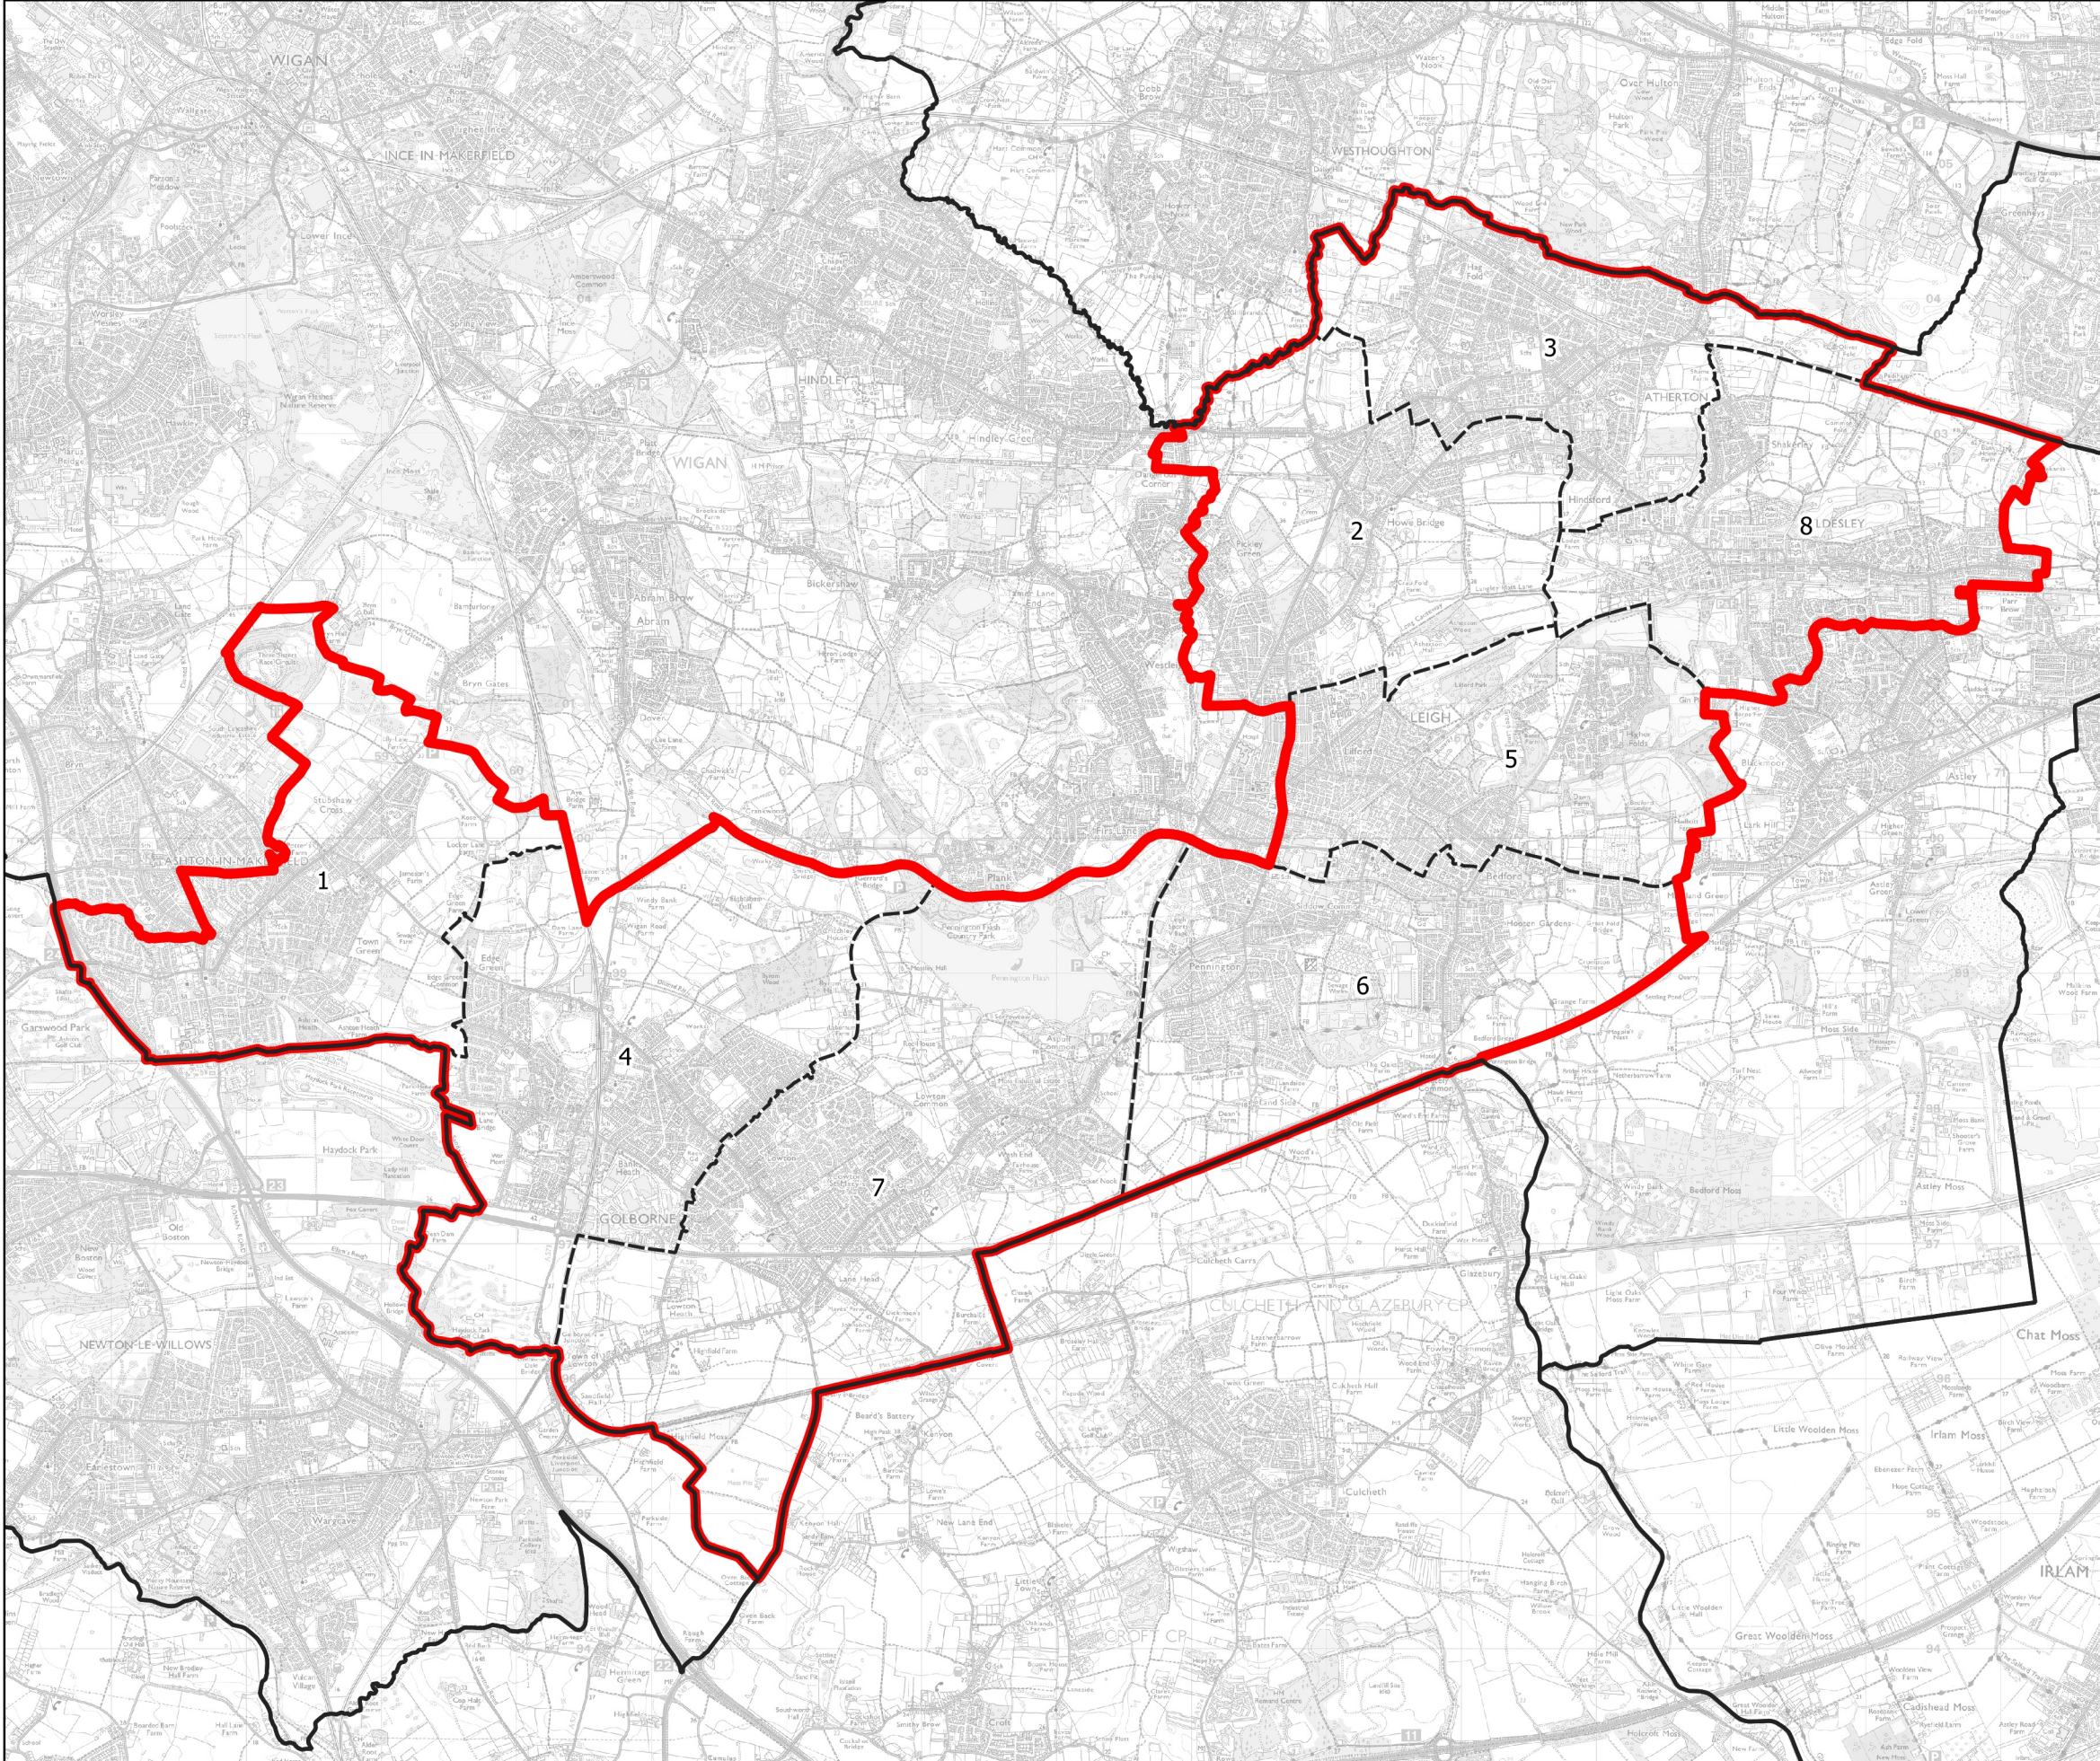

Boundary Commission for England - Initial Proposals for the North West Region

Leigh South and Atherton Borough Constituency - Electorate 76,928

Wards:

- 1 Ashton
- 2 Atherleigh
- 3 Atherton
- 4 Golborne and Lowton West
- 5 Leigh East
- 6 Leigh South
- 7 Lowton East
- 8 Tyldesley

-  Constituency
-  Local Authorities
-  Wards

0 0.7 1.4 km

© Crown copyright and database rights 2021 OS 100018289. You are permitted to use this data solely to enable you to respond to, or interact with, the organisation that provided you with the data. You are not permitted to copy, sub-license, distribute or sell any of this data to third parties in any form. Third party rights to enforce the terms of this licence shall be reserved to OS.

Leigh South and Atherton Borough Constituency