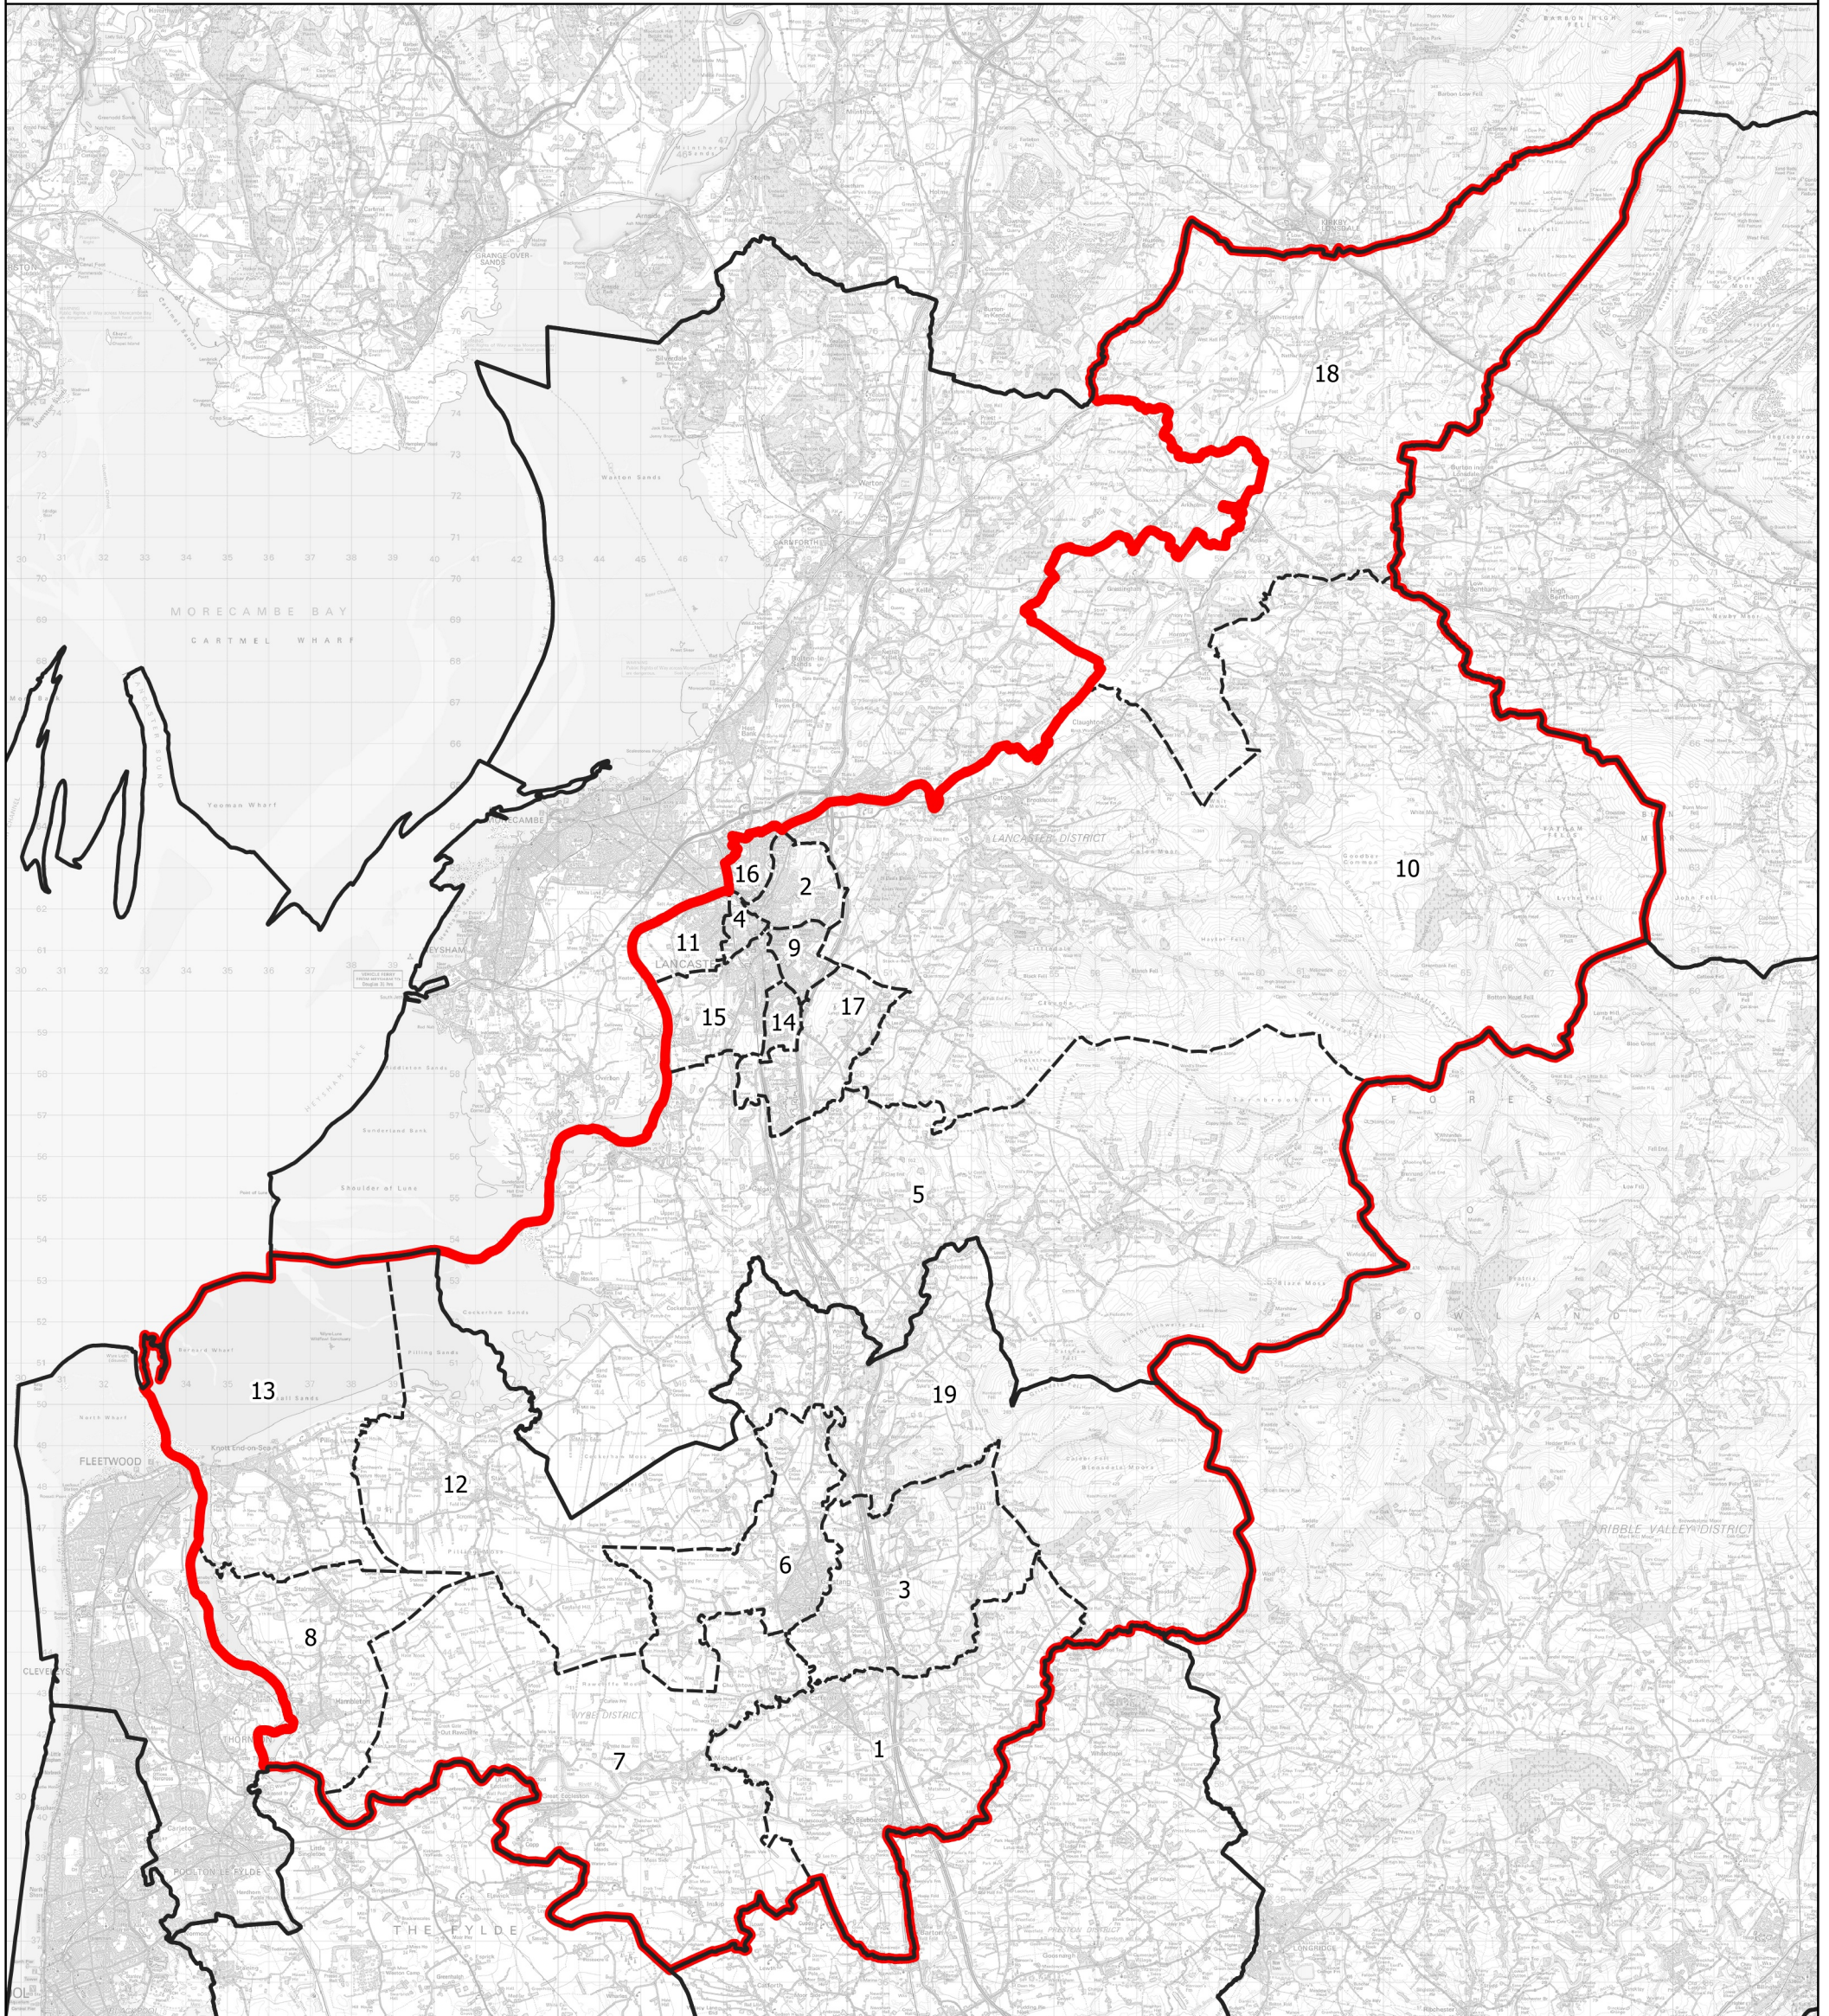

Boundary Commission for England - Initial Proposals for the North West Region

Lancaster County Constituency - Electorate 75,521

Wards:

- | | | |
|------------------------|------------------------|---------------------------------|
| 1 Brock with Catterall | 8 Hambleton & Stalmine | 15 Scotforth West |
| 2 Bulk | 9 John O'Gaunt | 16 Skerton East |
| 3 Calder | 10 Lower Lune Valley | 17 University & Scotforth Rural |
| 4 Castle | 11 Marsh | 18 Upper Lune Valley |
| 5 Ellel | 12 Pilling | 19 Wyresdale |
| 6 Garstang | 13 Preesall | |
| 7 Great Ecclestone | 14 Scotforth East | |

- Constituency
- Local Authorities
- Wards

© Crown copyright and database rights 2021 OS 100018289. You are permitted to use this data solely to enable you to respond to, or interact with, the organisation that provided you with the data. You are not permitted to copy, sub-licence, distribute or sell any of this data to third parties in any form. Third party rights to enforce the terms of this licence shall be reserved to OS.

Lancaster County Constituency