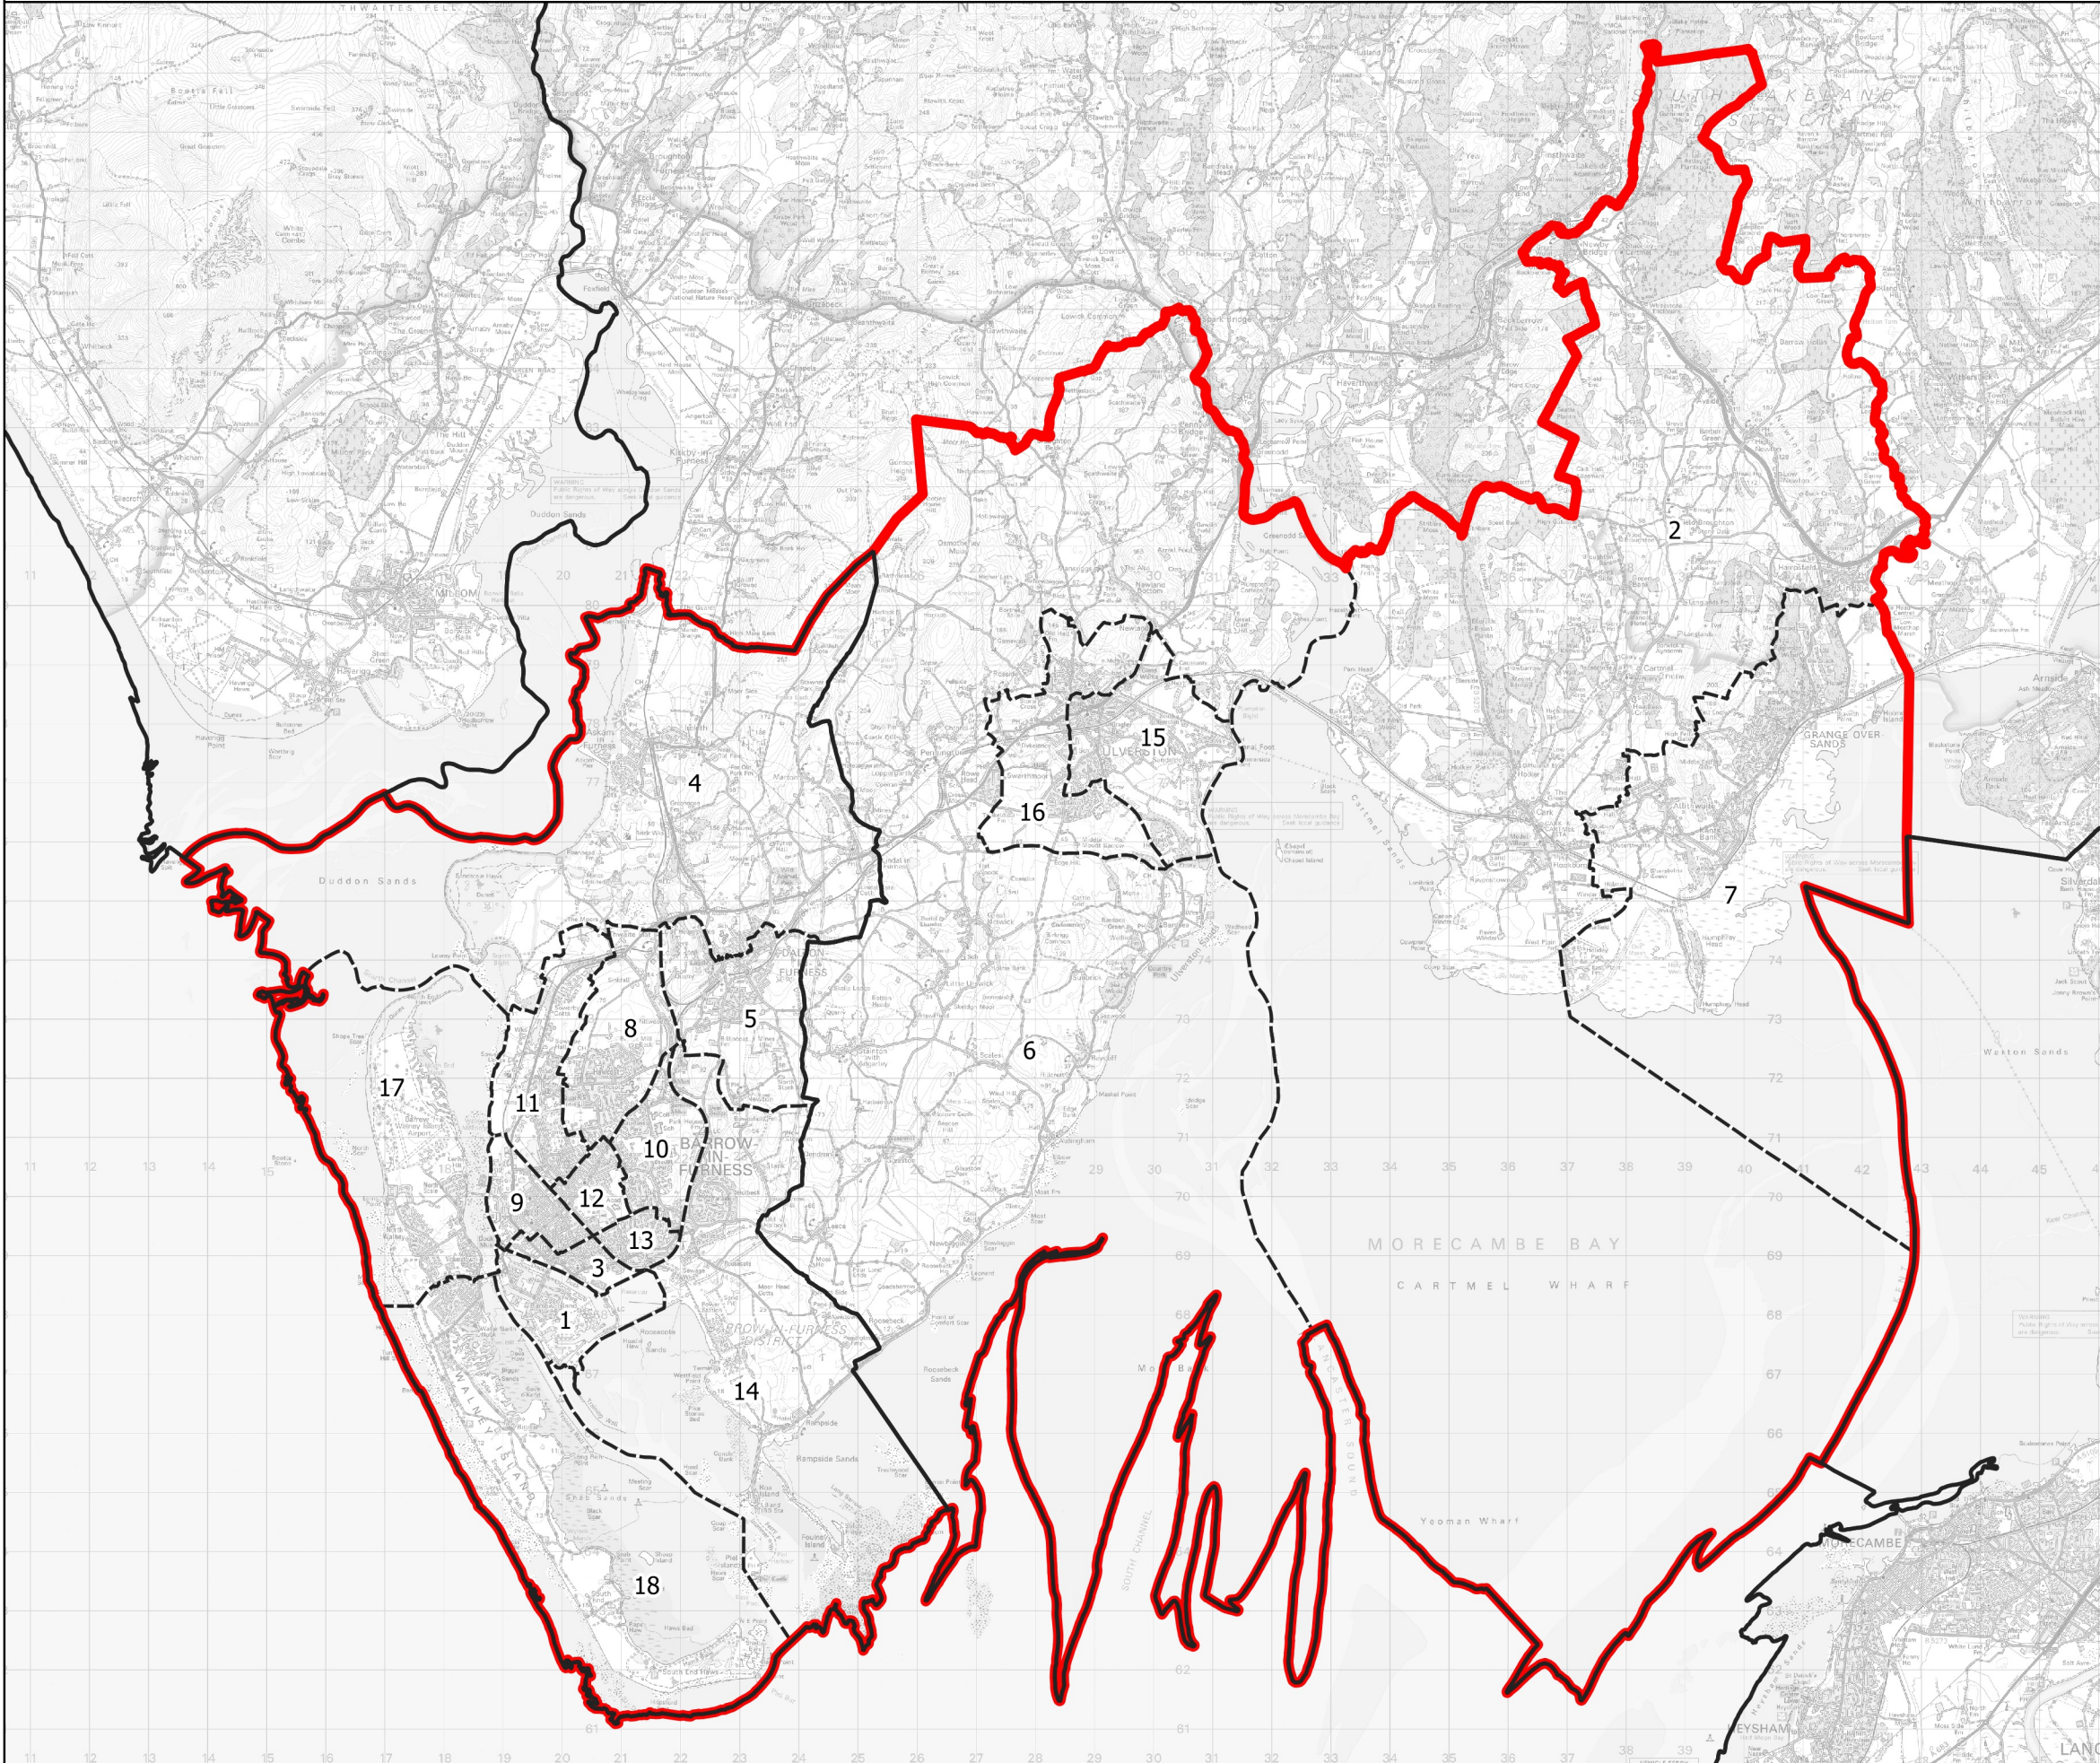

# Boundary Commission for England - Initial Proposals for the North West Region

## Barrow and Furness County Constituency - Electorate 74,699

### Wards:

- 1 Barrow Island
- 2 Cartmel
- 3 Central
- 4 Dalton North
- 5 Dalton South
- 6 Furness Peninsula
- 7 Grange
- 8 Hawcoat
- 9 Hindpool
- 10 Newbarns
- 11 Ormsgill
- 12 Parkside
- 13 Risedale
- 14 Roosecote
- 15 Ulverston East
- 16 Ulverston West
- 17 Walney North
- 18 Walney South

Barrow and Furness County Constituency