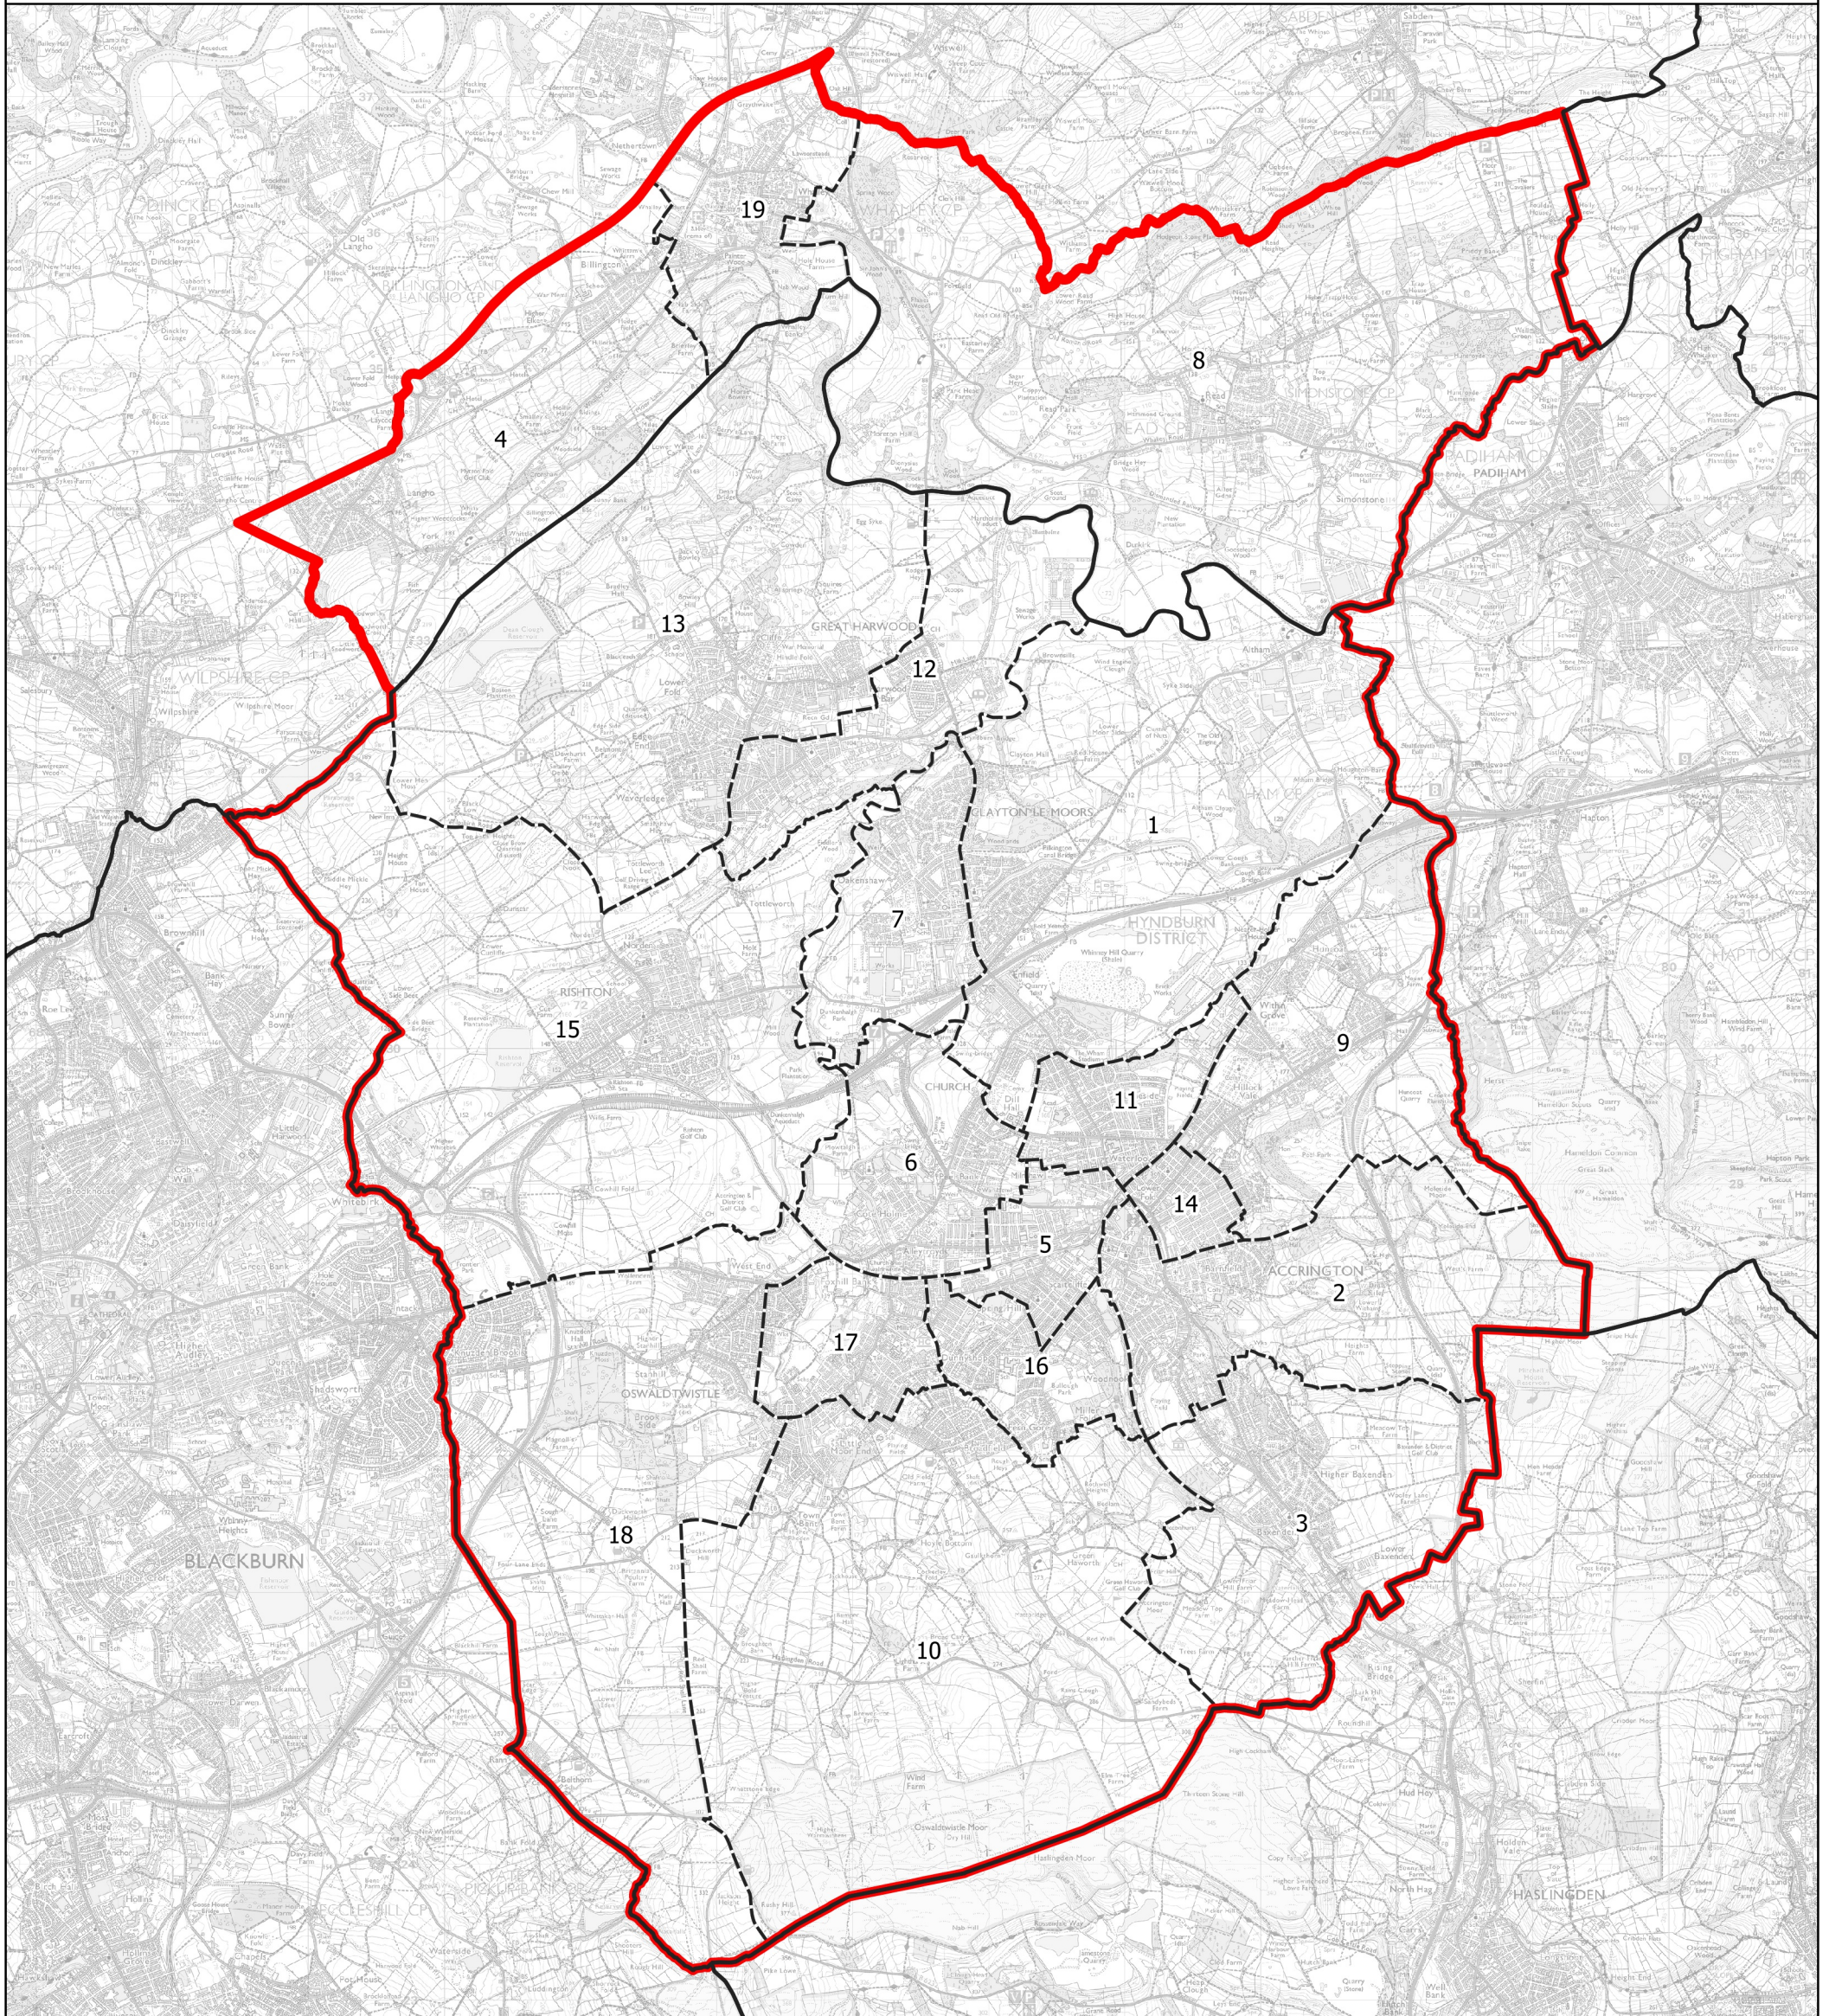

Boundary Commission for England - Initial Proposals for the North West Region

Hyndburn County Constituency - Electorate 69,971

Wards:

- | | | |
|-----------------------|-----------------------------------|---------------------------|
| 1 Altham | 8 East Whalley, Read & Simonstone | 14 Peel |
| 2 Barnfield | 9 Huncoat | 15 Rishton |
| 3 Baxenden | 10 Immanuel | 16 Spring Hill |
| 4 Billington & Langho | 11 Milnshaw | 17 St. Andrew's |
| 5 Central | 12 Netherton | 18 St. Oswald's |
| 6 Church | 13 Overton | 19 Whalley & Painter Wood |
| 7 Clayton-le-Moors | | |

- Constituency
- Local Authorities
- Wards

© Crown copyright and database rights 2021 OS 100018289. You are permitted to use this data solely to enable you to respond to, or interact with, the organisation that provided you with the data. You are not permitted to copy, sub-licence, distribute or sell any of this data to third parties in any form. Third party rights to enforce the terms of this licence shall be reserved to OS.

Hyndburn County Constituency