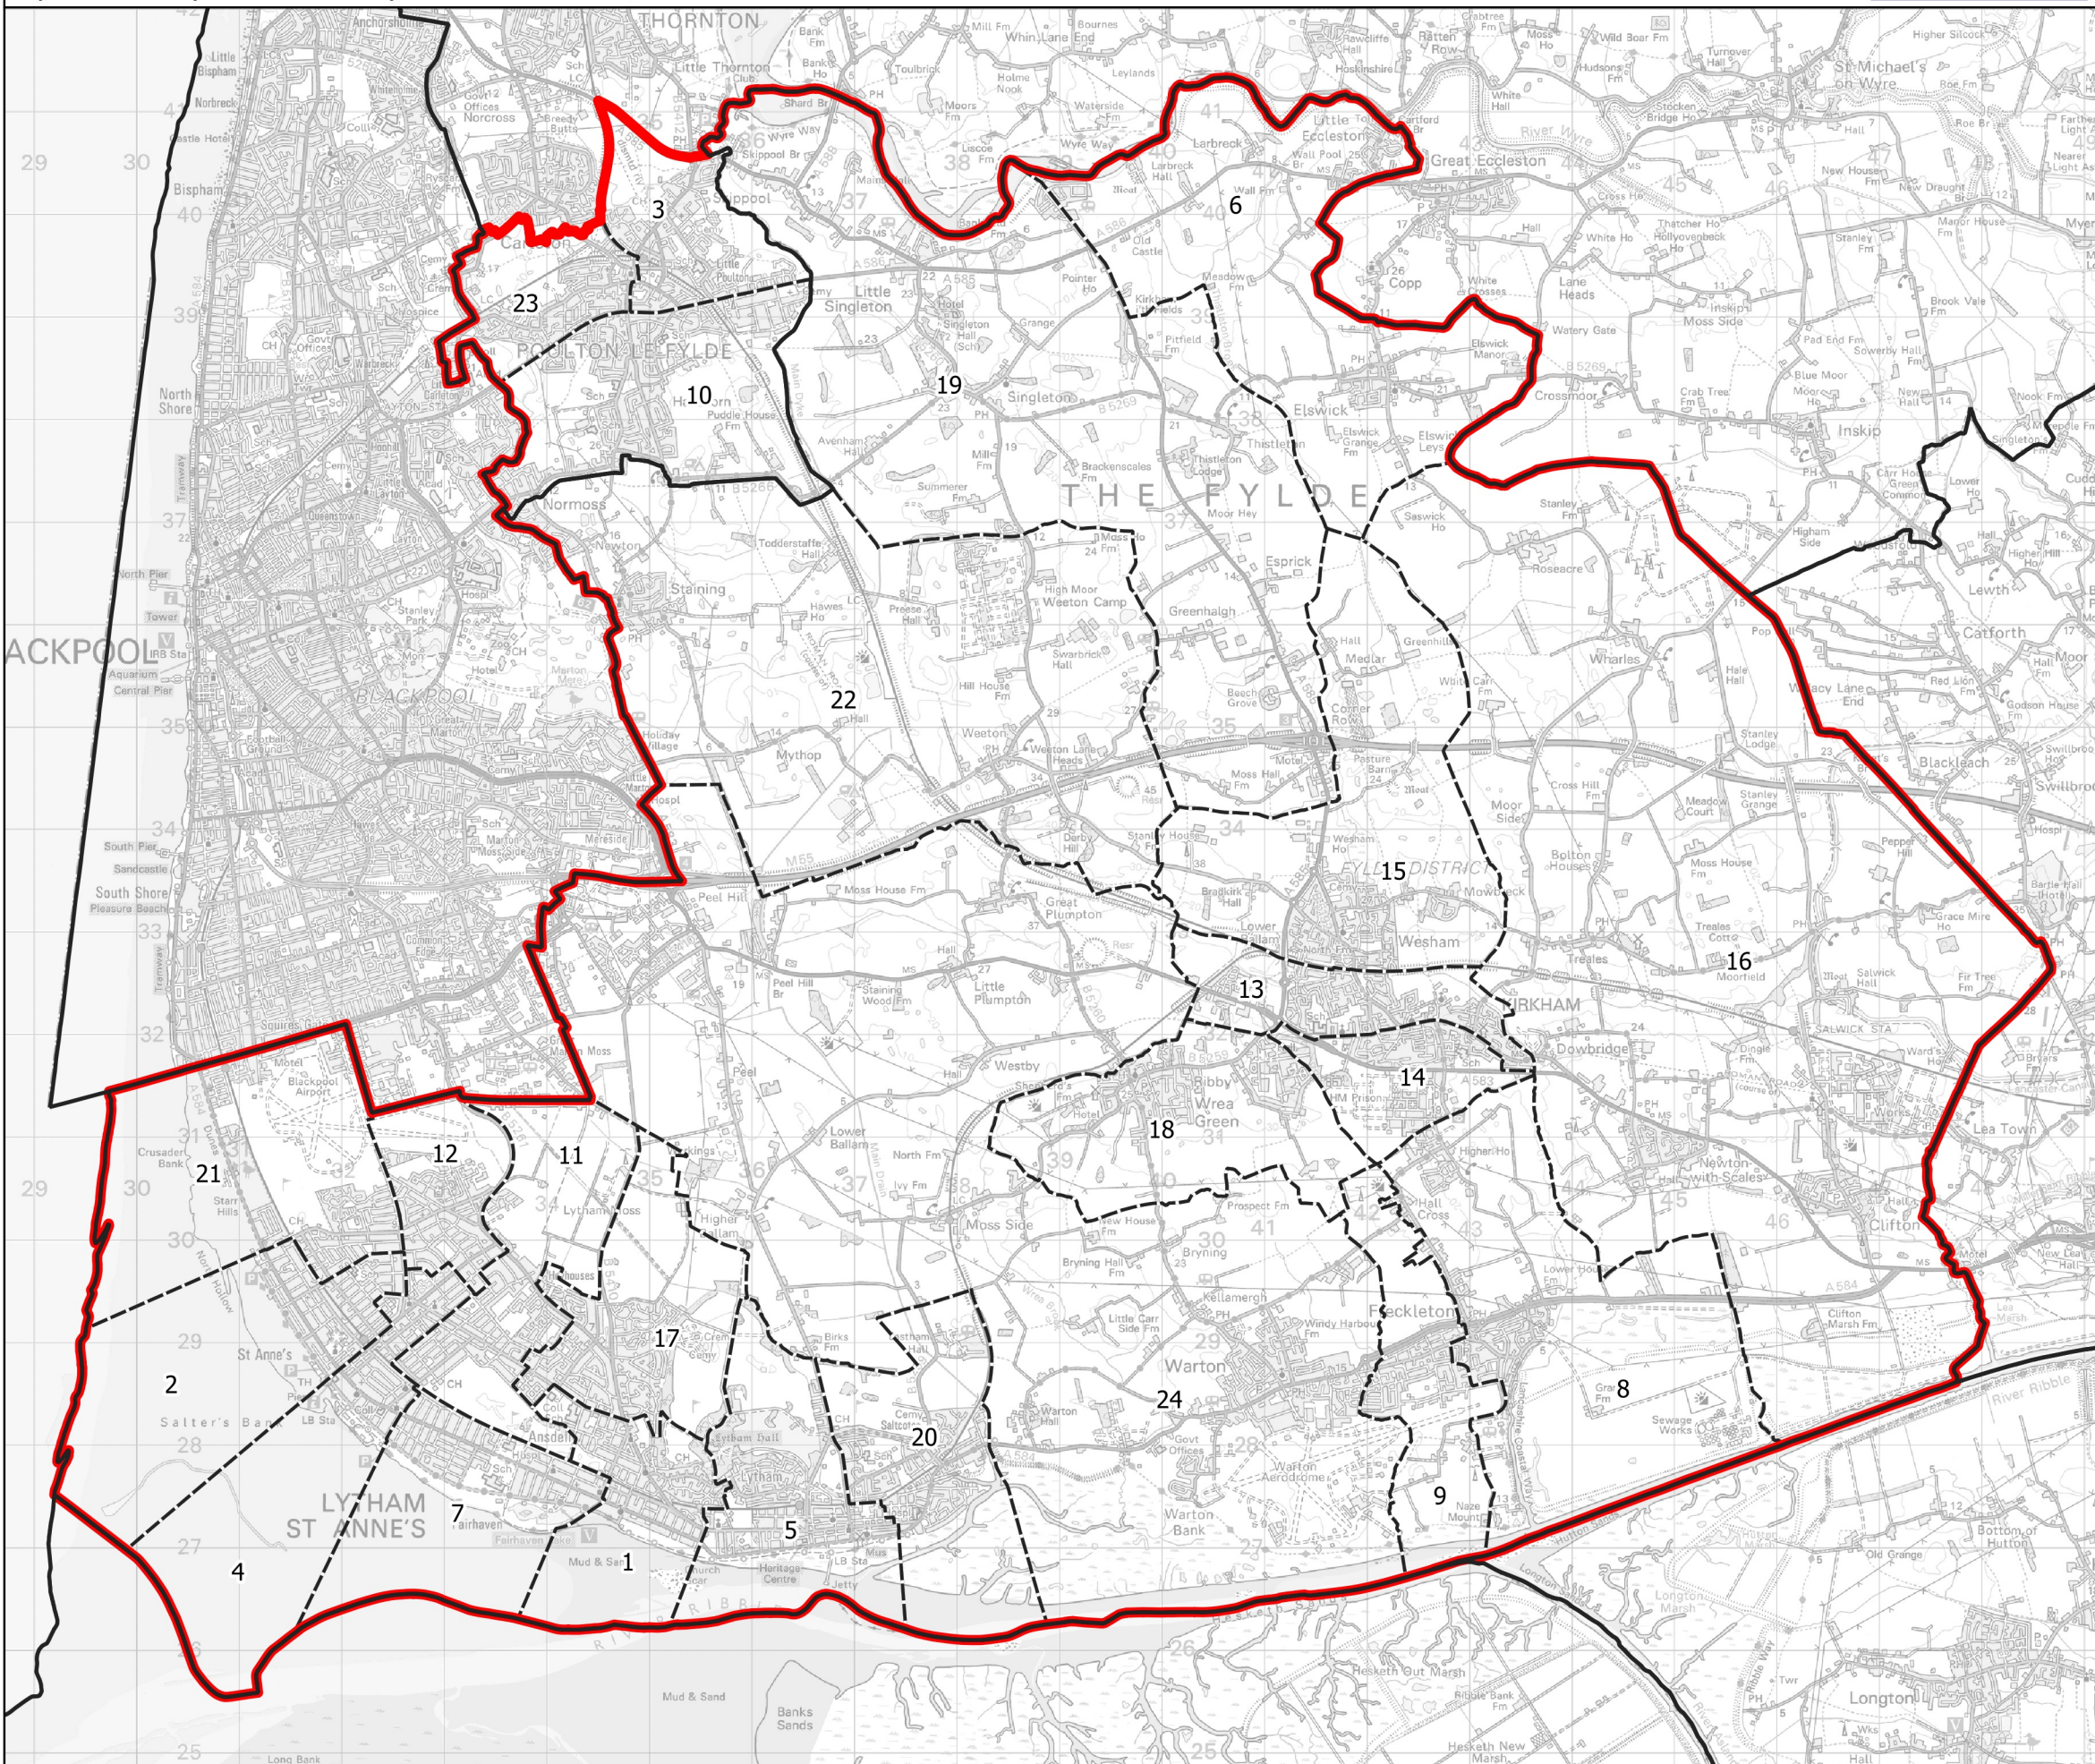

# Boundary Commission for England - Initial Proposals for the North West Region

## Fylde County Constituency - Electorate 75,114

- Wards:
- 1 Ansdell
  - 2 Ashton
  - 3 Breck
  - 4 Central
  - 5 Clifton
  - 6 Elswick and Little Eccleston
  - 7 Fairhaven
  - 8 Freckleton East
  - 9 Freckleton West
  - 10 Hardhorn with High Cross
  - 11 Heyhouses
  - 12 Kilnhouse
  - 13 Kirkham North
  - 14 Kirkham South
  - 15 Medlar-with-Wesham
  - 16 Newton and Treales
  - 17 Park
  - 18 Ribby-with-Wrea
  - 19 Singleton and Greenhalgh
  - 20 St. Johns
  - 21 St. Leonards
  - 22 Staining and Weeton
  - 23 Tithebarn
  - 24 Warton and Westby

Constituency  
 Local Authorities  
 Wards

0 0.9 1.8 km

© Crown copyright and database rights 2021 OS 100018289. You are permitted to use this data solely to enable you to respond to, or interact with, the organisation that provided you with the data. You are not permitted to copy, sublicense, distribute or sell any of this data to third parties in any form. Third party rights to enforce the terms of this licence shall be reserved to OS.