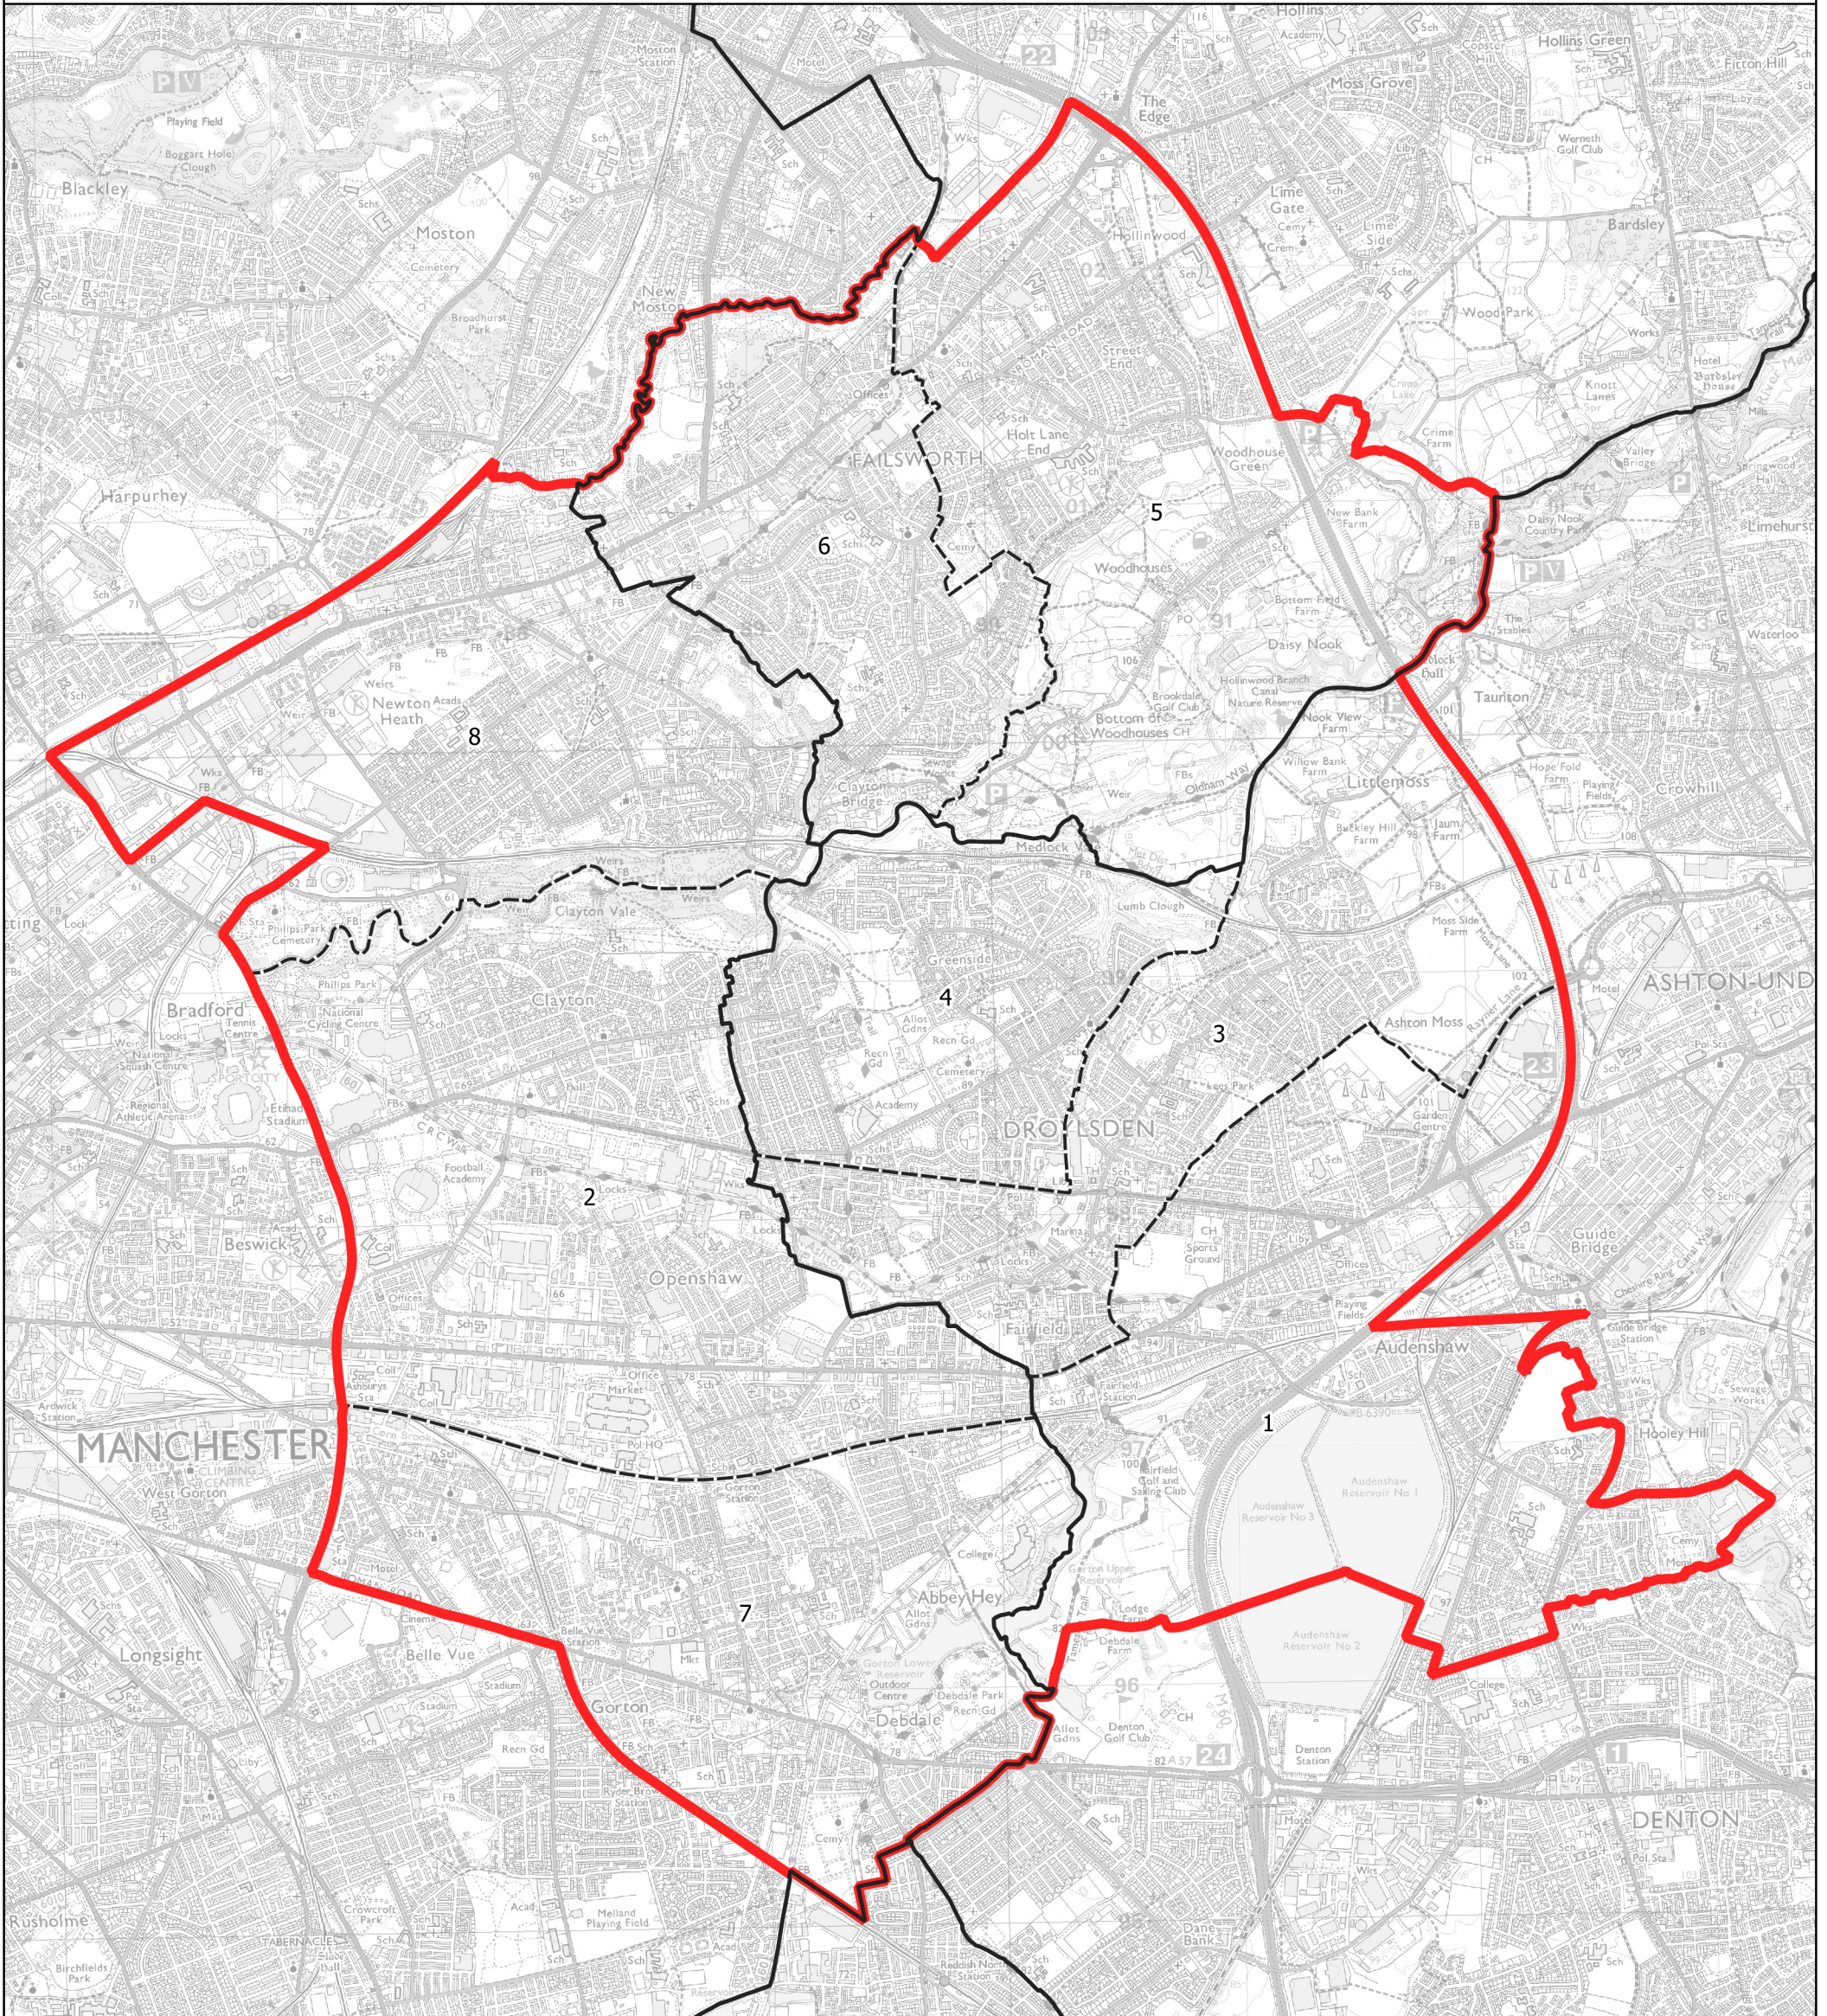

# Boundary Commission for England - Initial Proposals for the North West Region

Failsworth and Droylsden Borough Constituency - Electorate 74,818

**Wards:**

- 1 Audenshaw
- 2 Clayton & Openshaw
- 3 Droylsden East
- 4 Droylsden West
- 5 Failsworth East
- 6 Failsworth West
- 7 Gorton & Abbey Hey
- 8 Miles Platting & Newton Heath (Part)