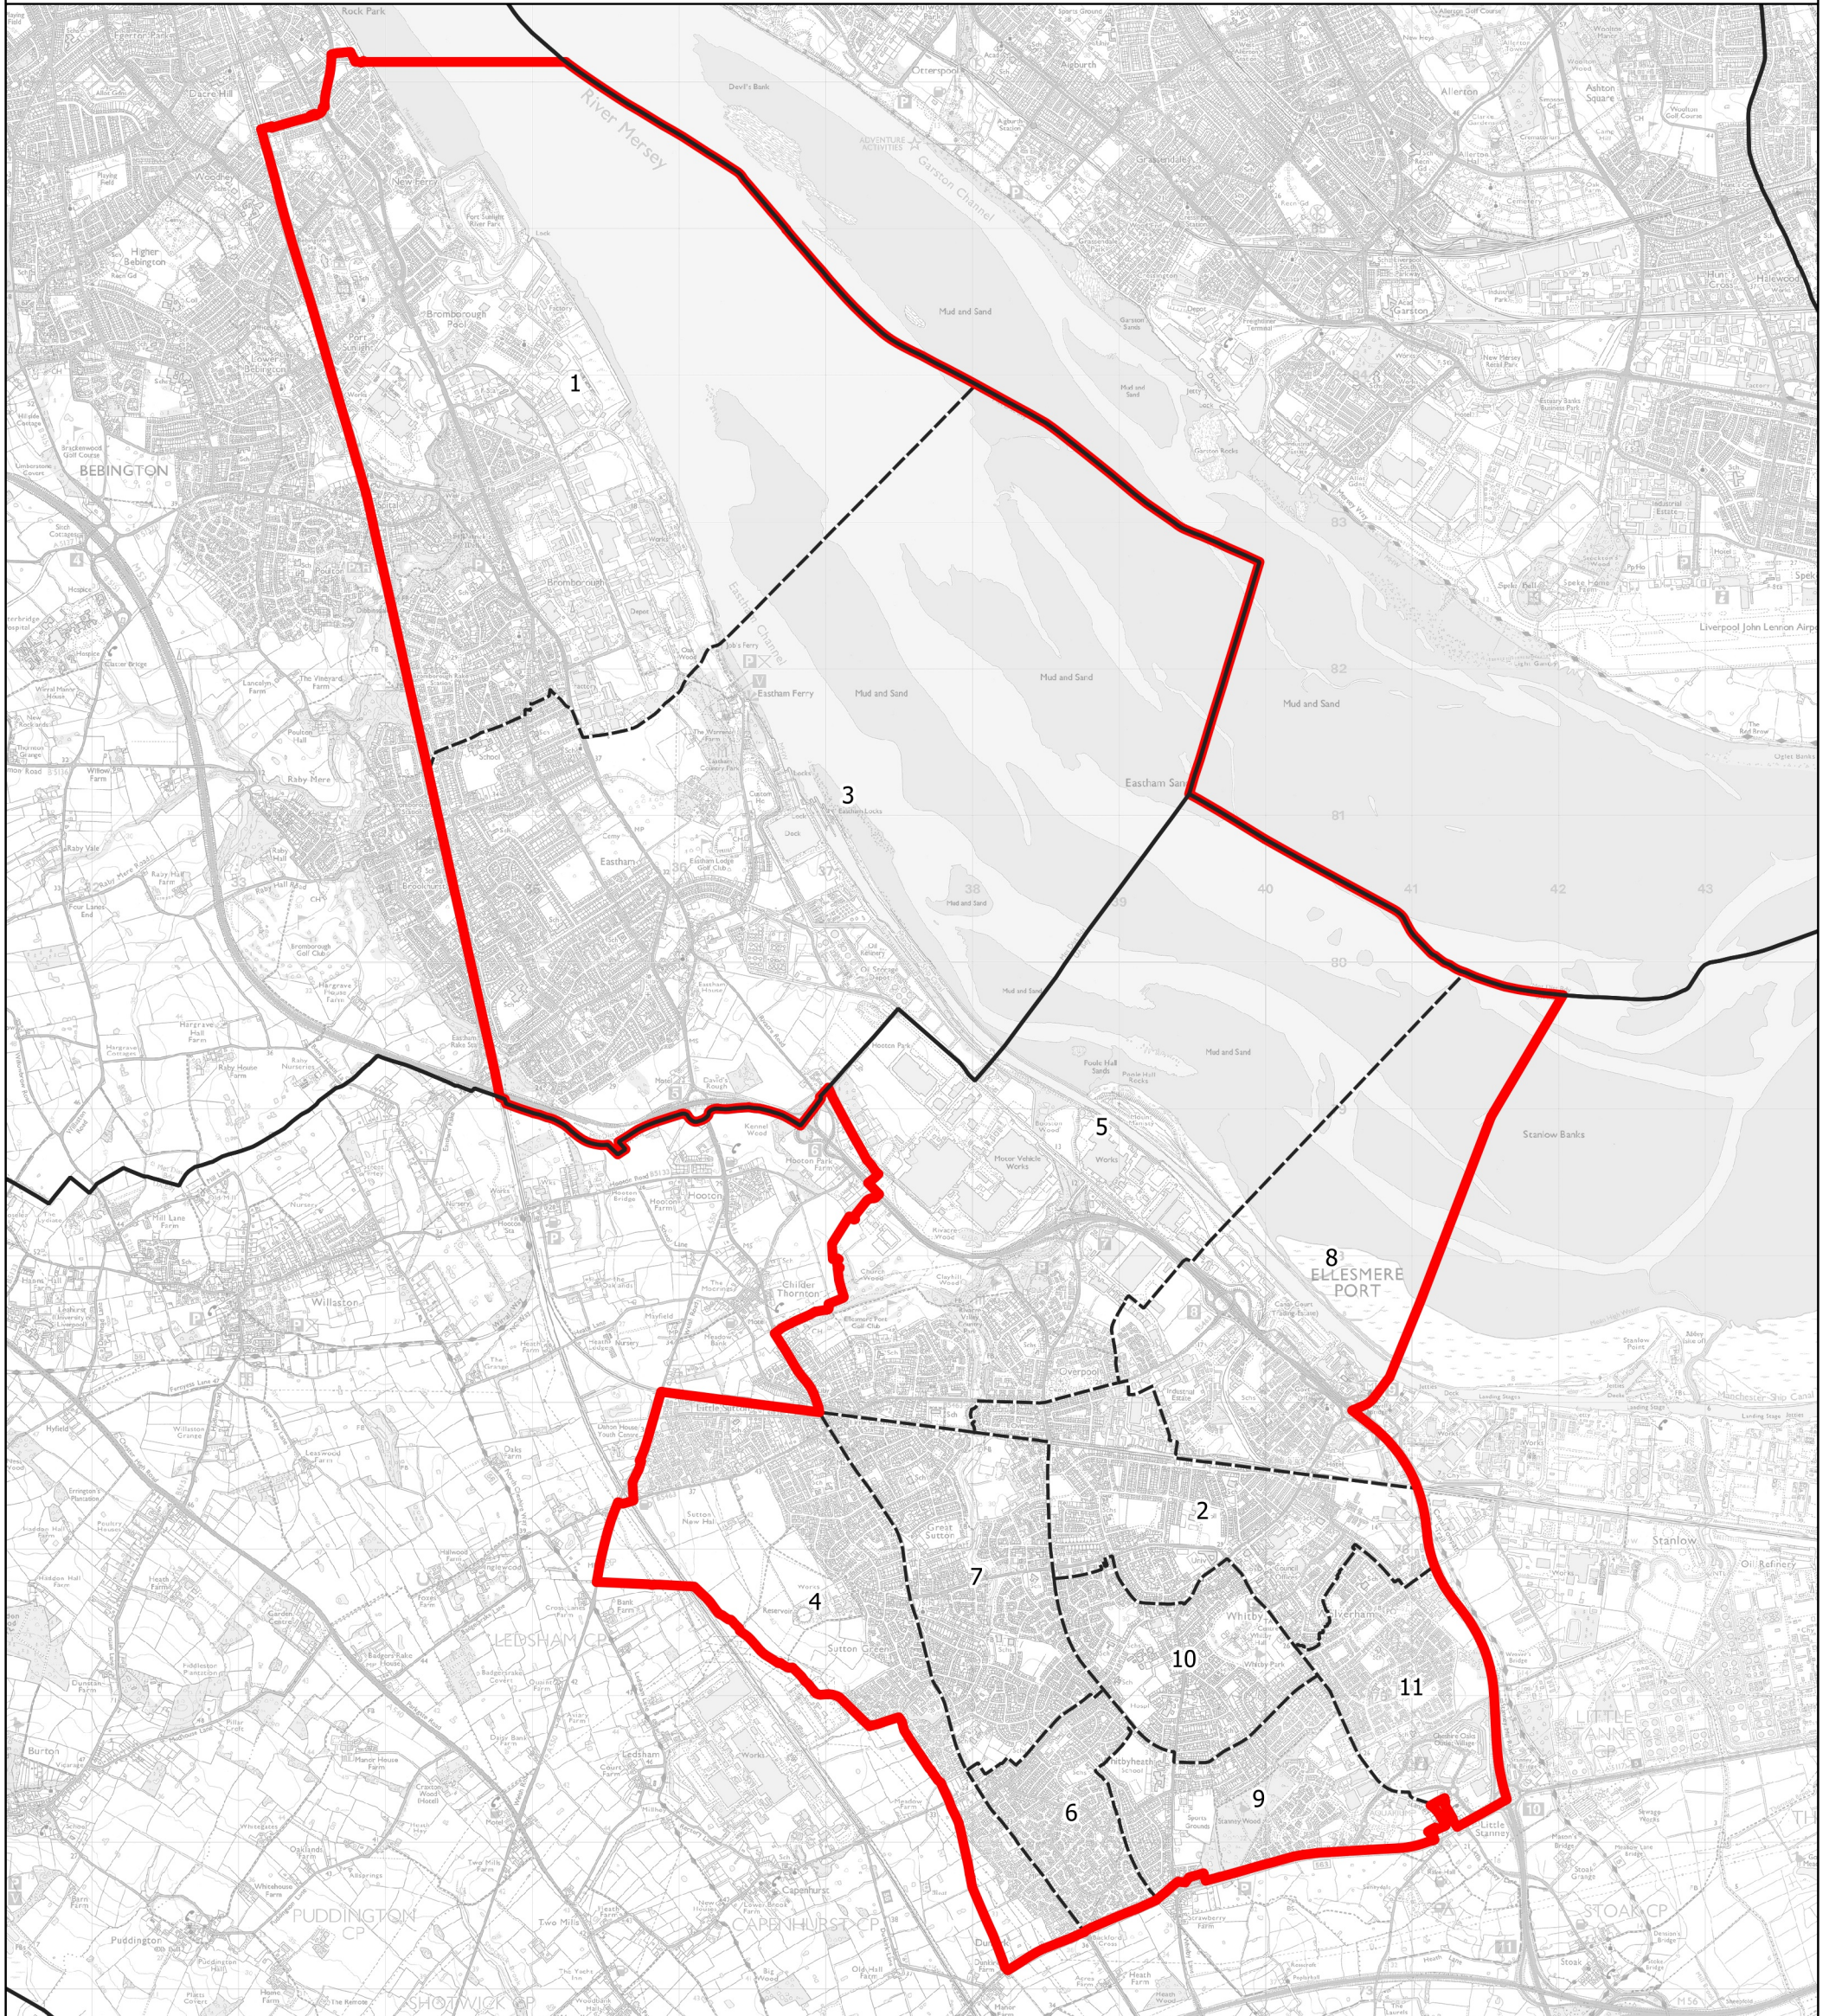

Boundary Commission for England - Initial Proposals for the North West Region

Ellesmere Port Borough Constituency - Electorate 71,027

Wards:

- | | |
|--------------------|-----------------|
| 1 Bromborough | 8 Westminster |
| 2 Central & Grange | 9 Whitby Groves |
| 3 Eastham | 10 Whitby Park |
| 4 Ledsham & Manor | 11 Wolverham |
| 5 Netherpool | |
| 6 Strawberry | |
| 7 Sutton Villages | |

- Constituency
- Local Authorities
- Wards

© Crown copyright and database rights 2021 OS 100018289. You are permitted to use this data solely to enable you to respond to, or interact with, the organisation that provided you with the data. You are not permitted to copy, sub-licence, distribute or sell any of this data to third parties in any form. Third party rights to enforce the terms of this licence shall be reserved to OS.

Ellesmere Port Borough Constituency