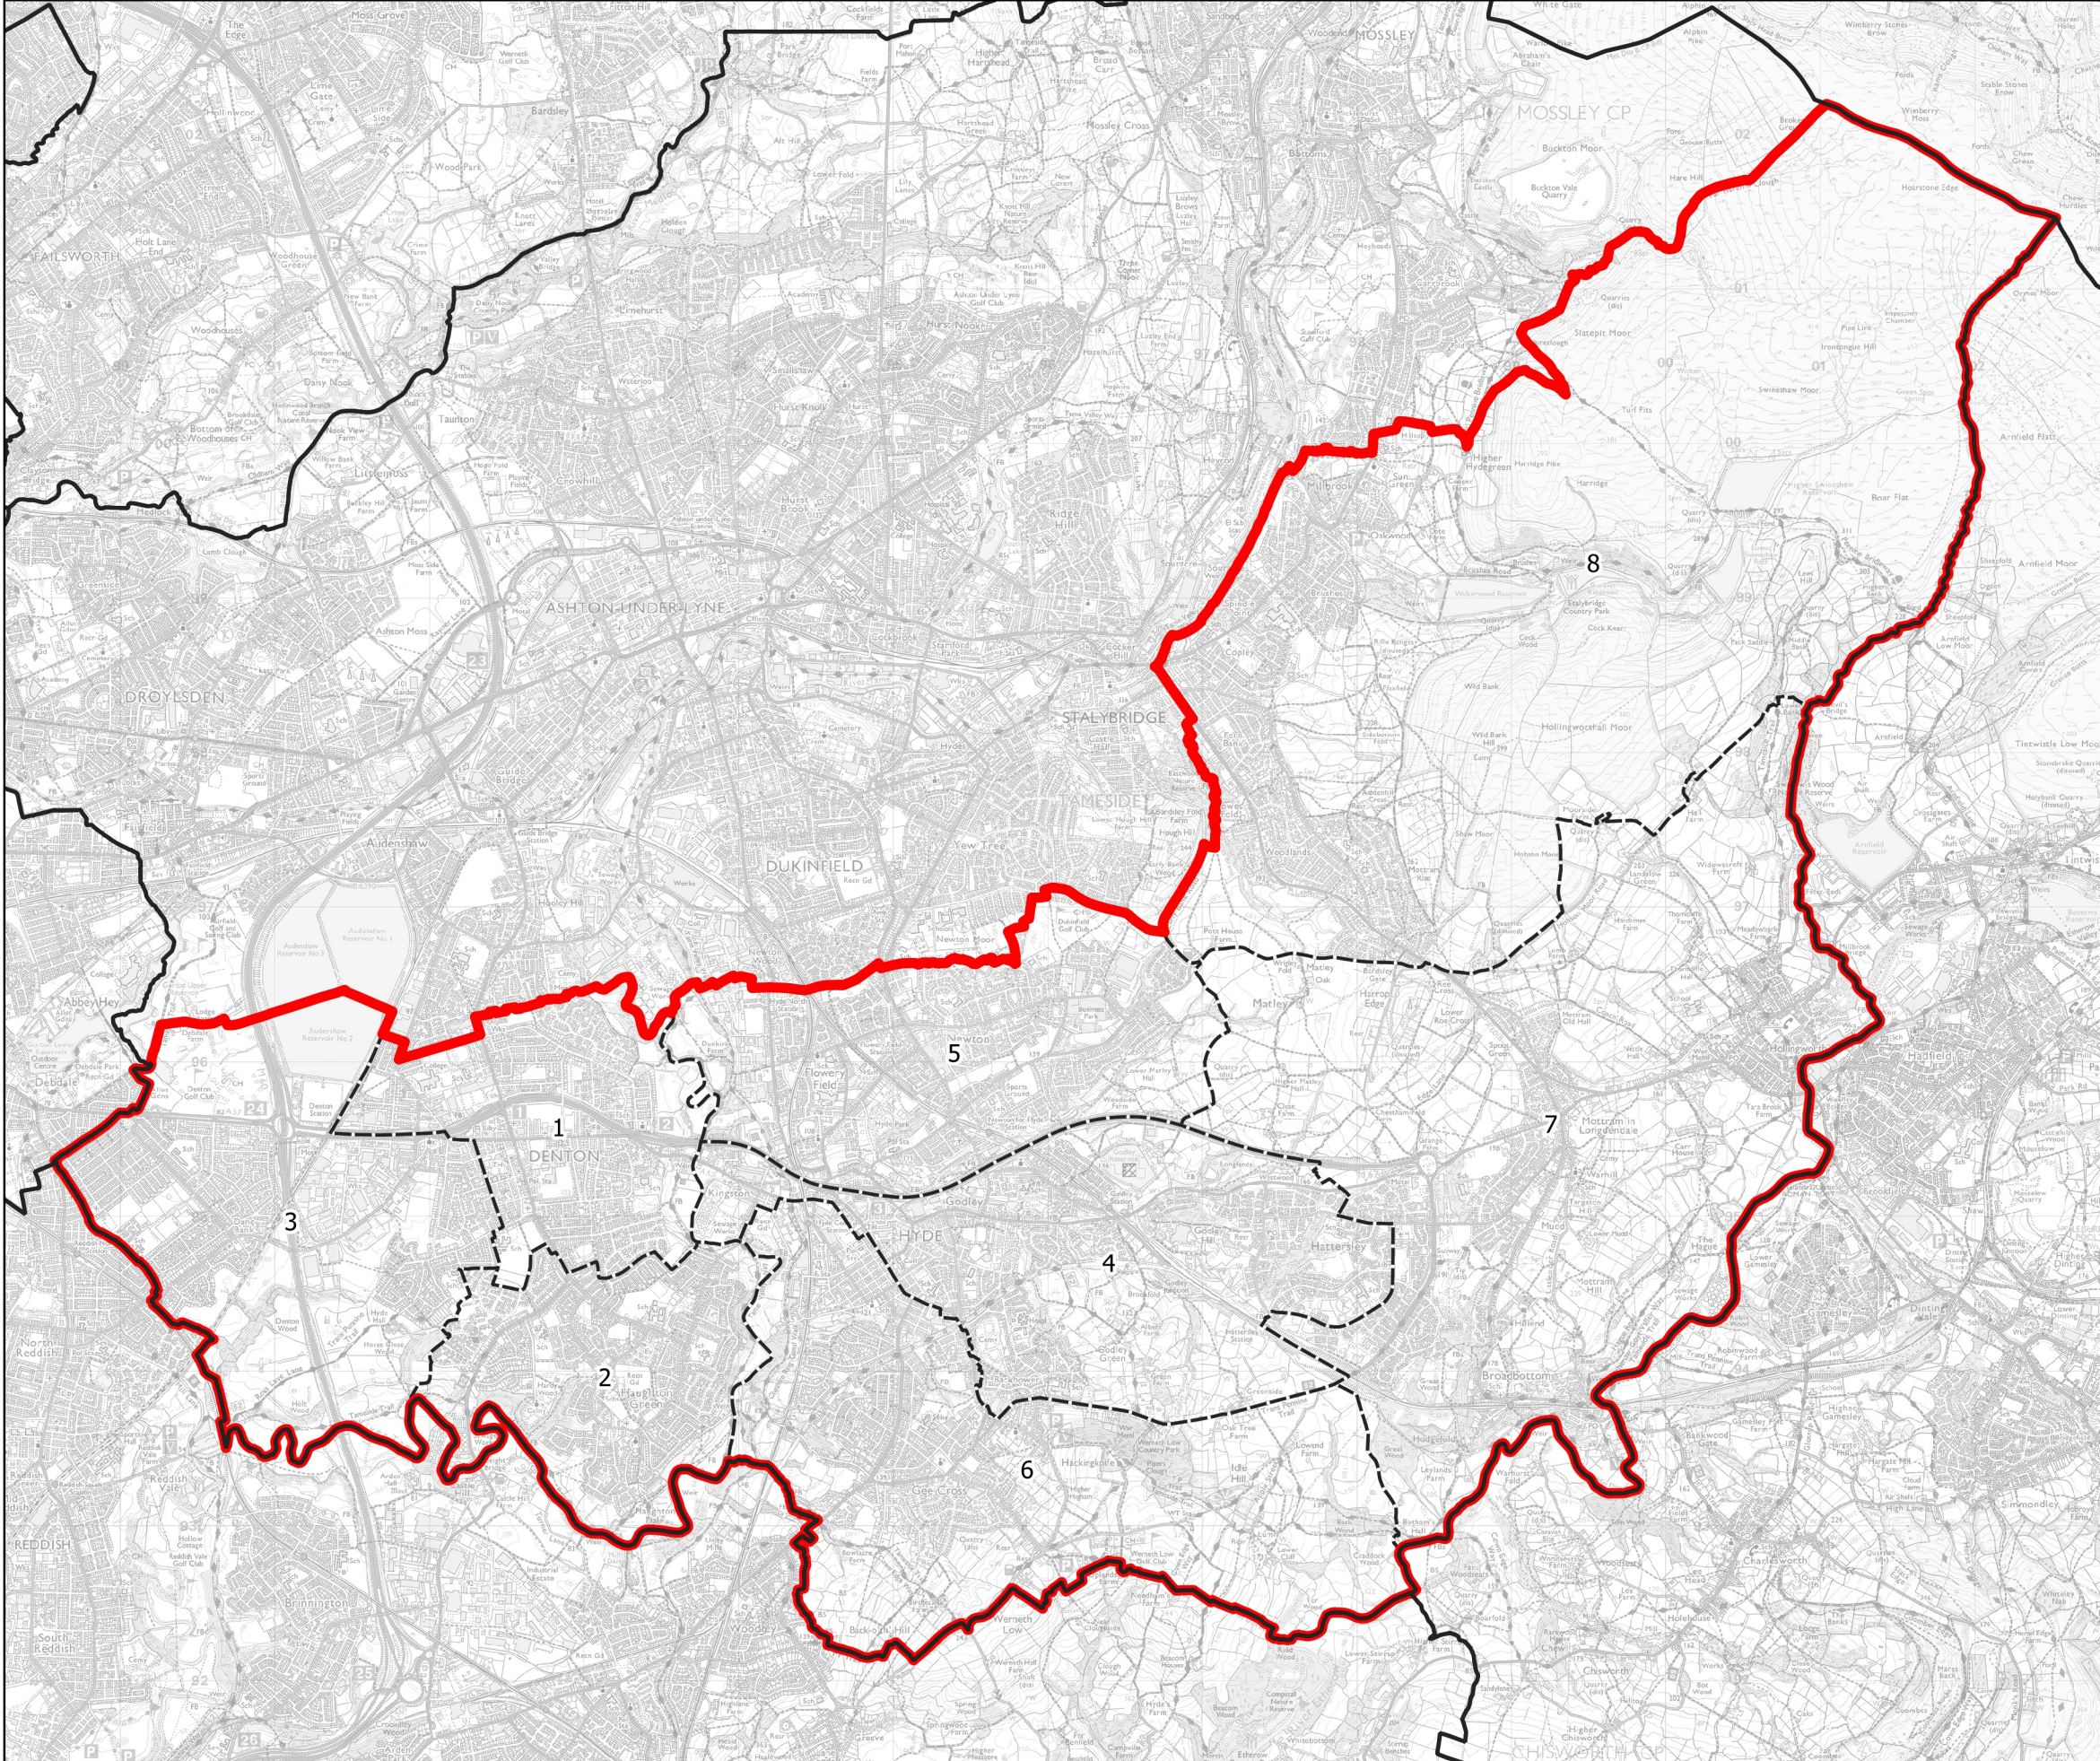

Boundary Commission for England - Initial Proposals for the North West Region

Denton and Hyde County Constituency - Electorate 71,951

Wards:

- 1 Denton North East
- 2 Denton South
- 3 Denton West
- 4 Hyde Godley
- 5 Hyde Newton
- 6 Hyde Werneth
- 7 Longdendale
- 8 Stalybridge South

- Constituency
- Local Authorities
- Wards

0 0.6 1.2 km

© Crown copyright and database rights 2021 OS 100018289. You are permitted to use this data solely to enable you to respond to, or interact with, the organisation that provided you with the data. You are not permitted to copy, sub-license, distribute or sell any of this data to third parties in any form. Third party rights to enforce the terms of this licence shall be reserved to OS.

Denton and Hyde County Constituency