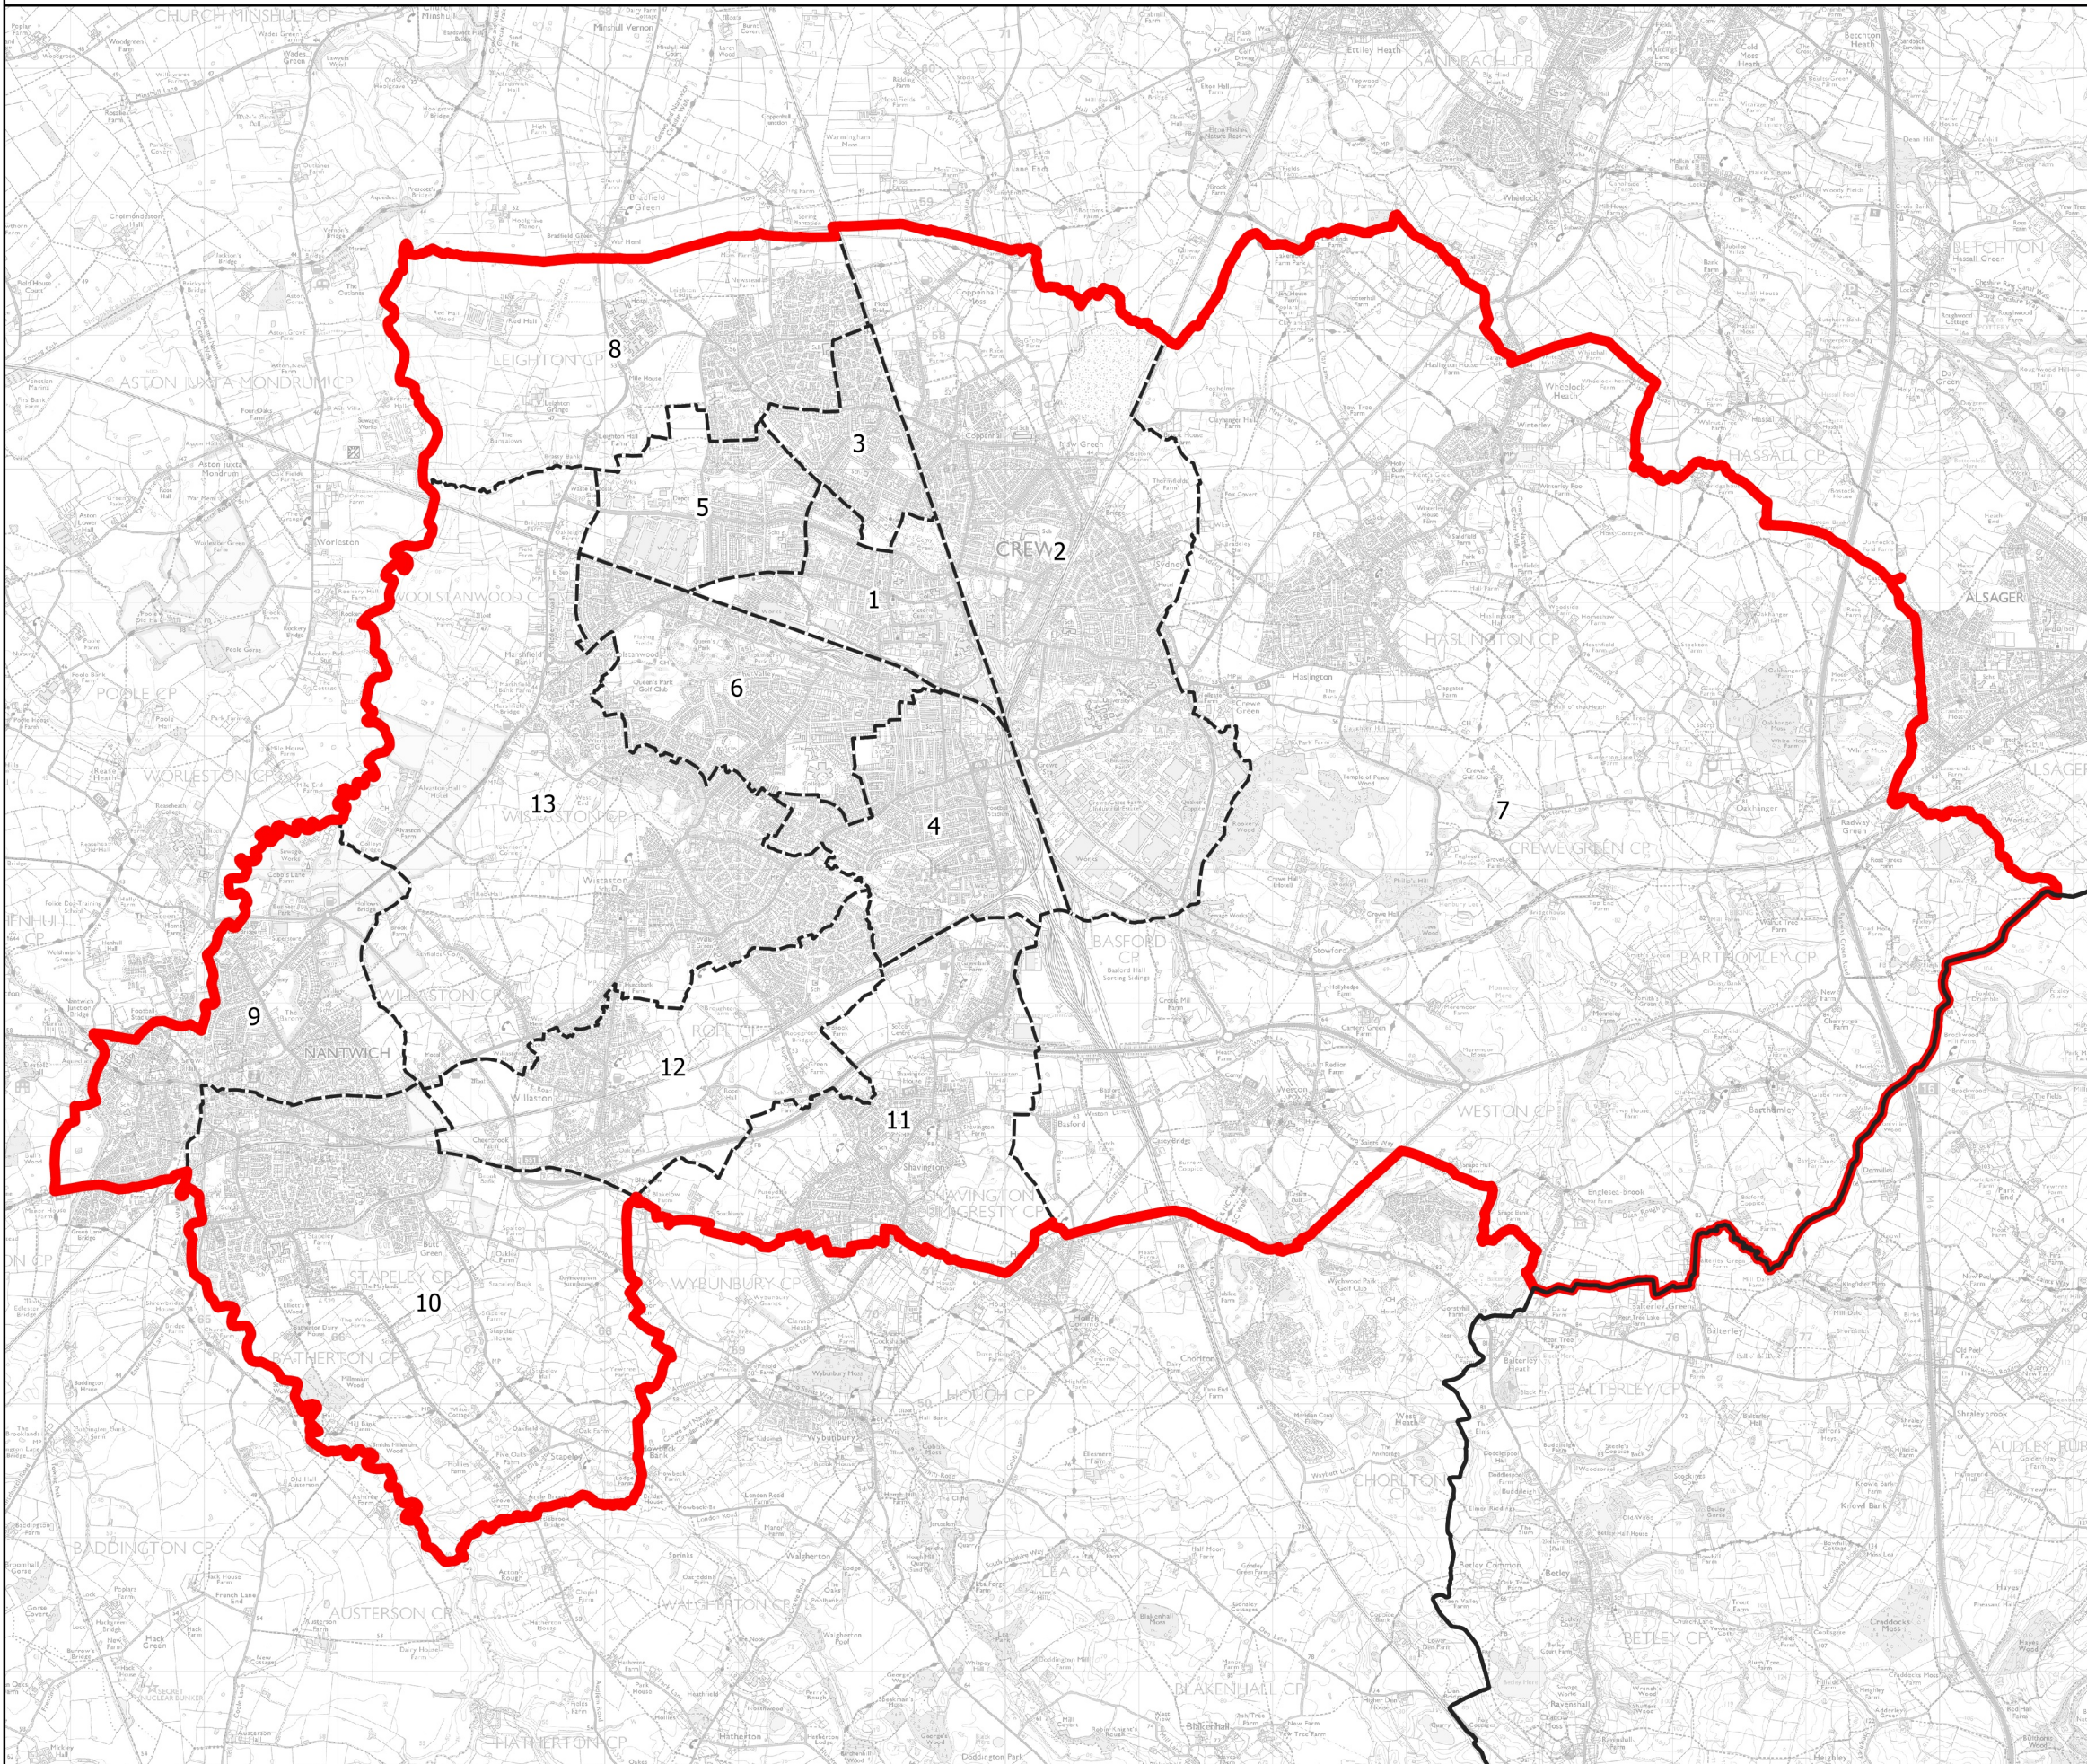

Boundary Commission for England - Initial Proposals for the North West Region

Crewe and Nantwich County Constituency - Electorate 76,236

Wards:

- 1 Crewe Central
- 2 Crewe East
- 3 Crewe North
- 4 Crewe South
- 5 Crewe St. Barnabas
- 6 Crewe West
- 7 Haslington
- 8 Leighton
- 9 Nantwich North and West
- 10 Nantwich South and Stapeley
- 11 Shavington
- 12 Willaston and Rope
- 13 Wistaston

- Constituency
- Local Authorities
- Wards

0 0.7 1.4 km

© Crown copyright and database rights 2021 OS 100018289. You are permitted to use this data solely to enable you to respond to, or interact with, the organisation that provided you with the data. You are not permitted to copy, sub-license, distribute or sell any of this data to third parties in any form. Third party rights to enforce the terms of this licence shall be reserved to OS.

Crewe and Nantwich County Constituency