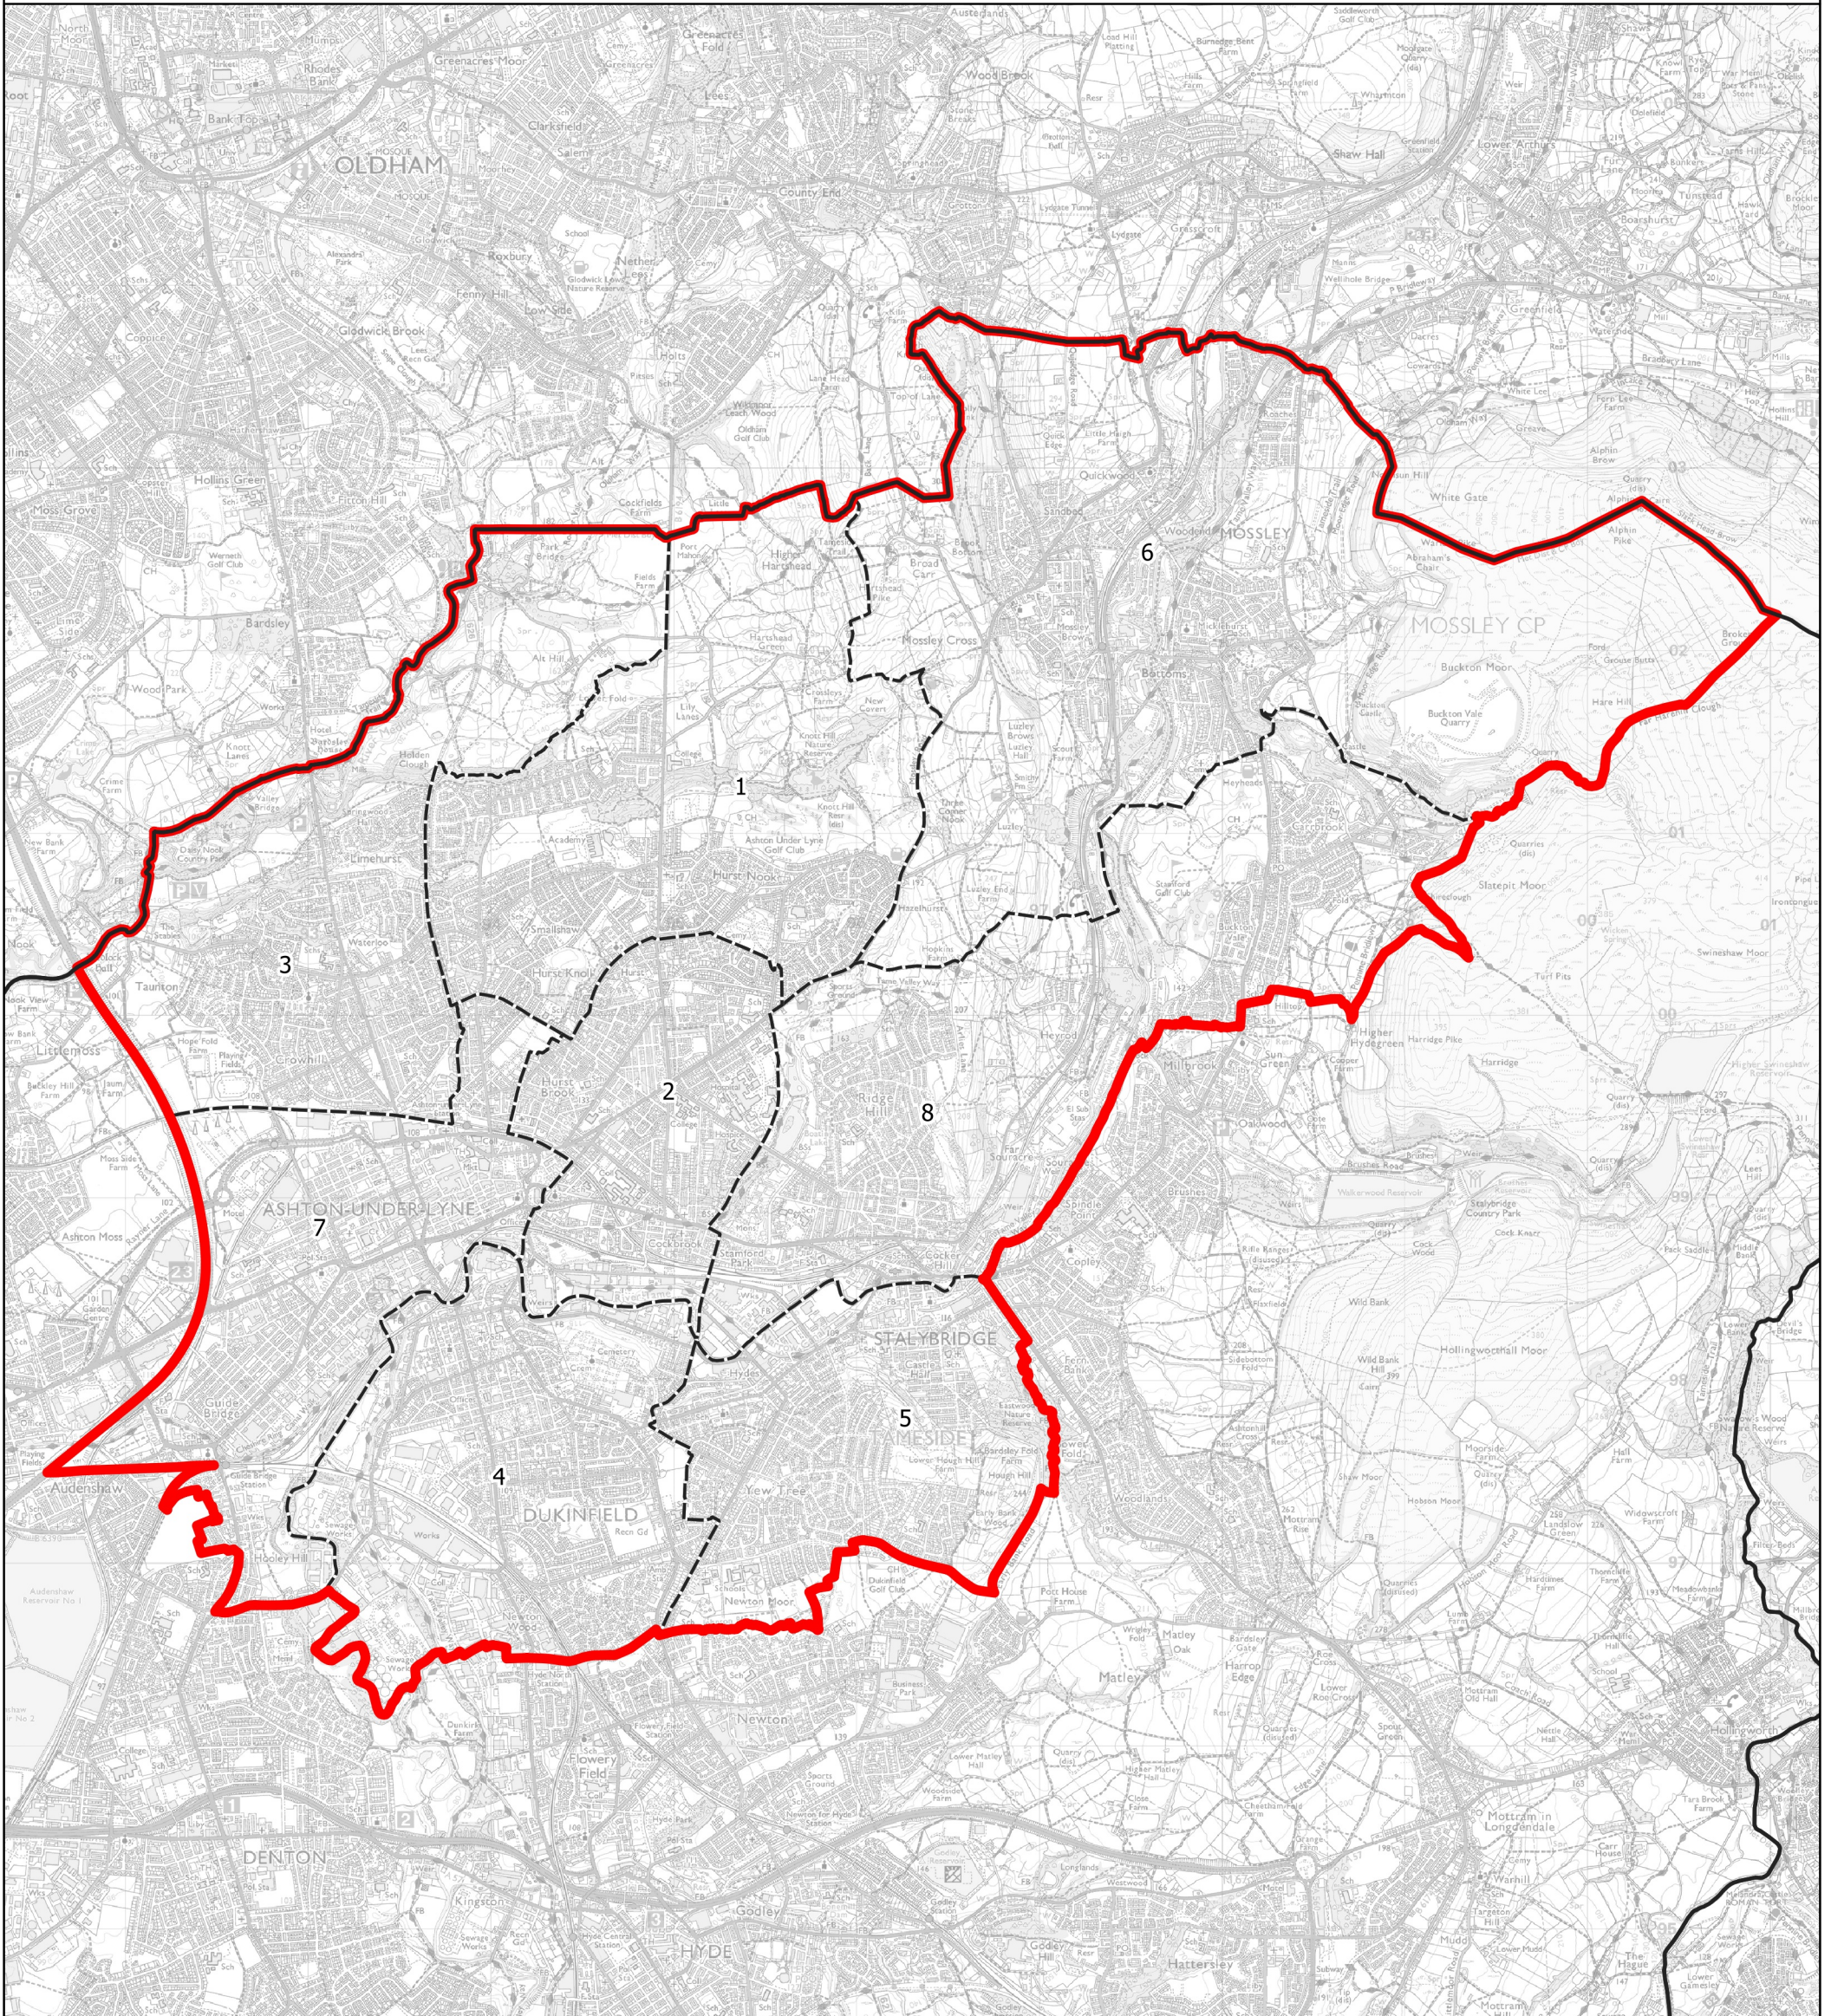

# Boundary Commission for England - Initial Proposals for the North West Region

## Ashton-under-Lyne Borough Constituency - Electorate 71,840