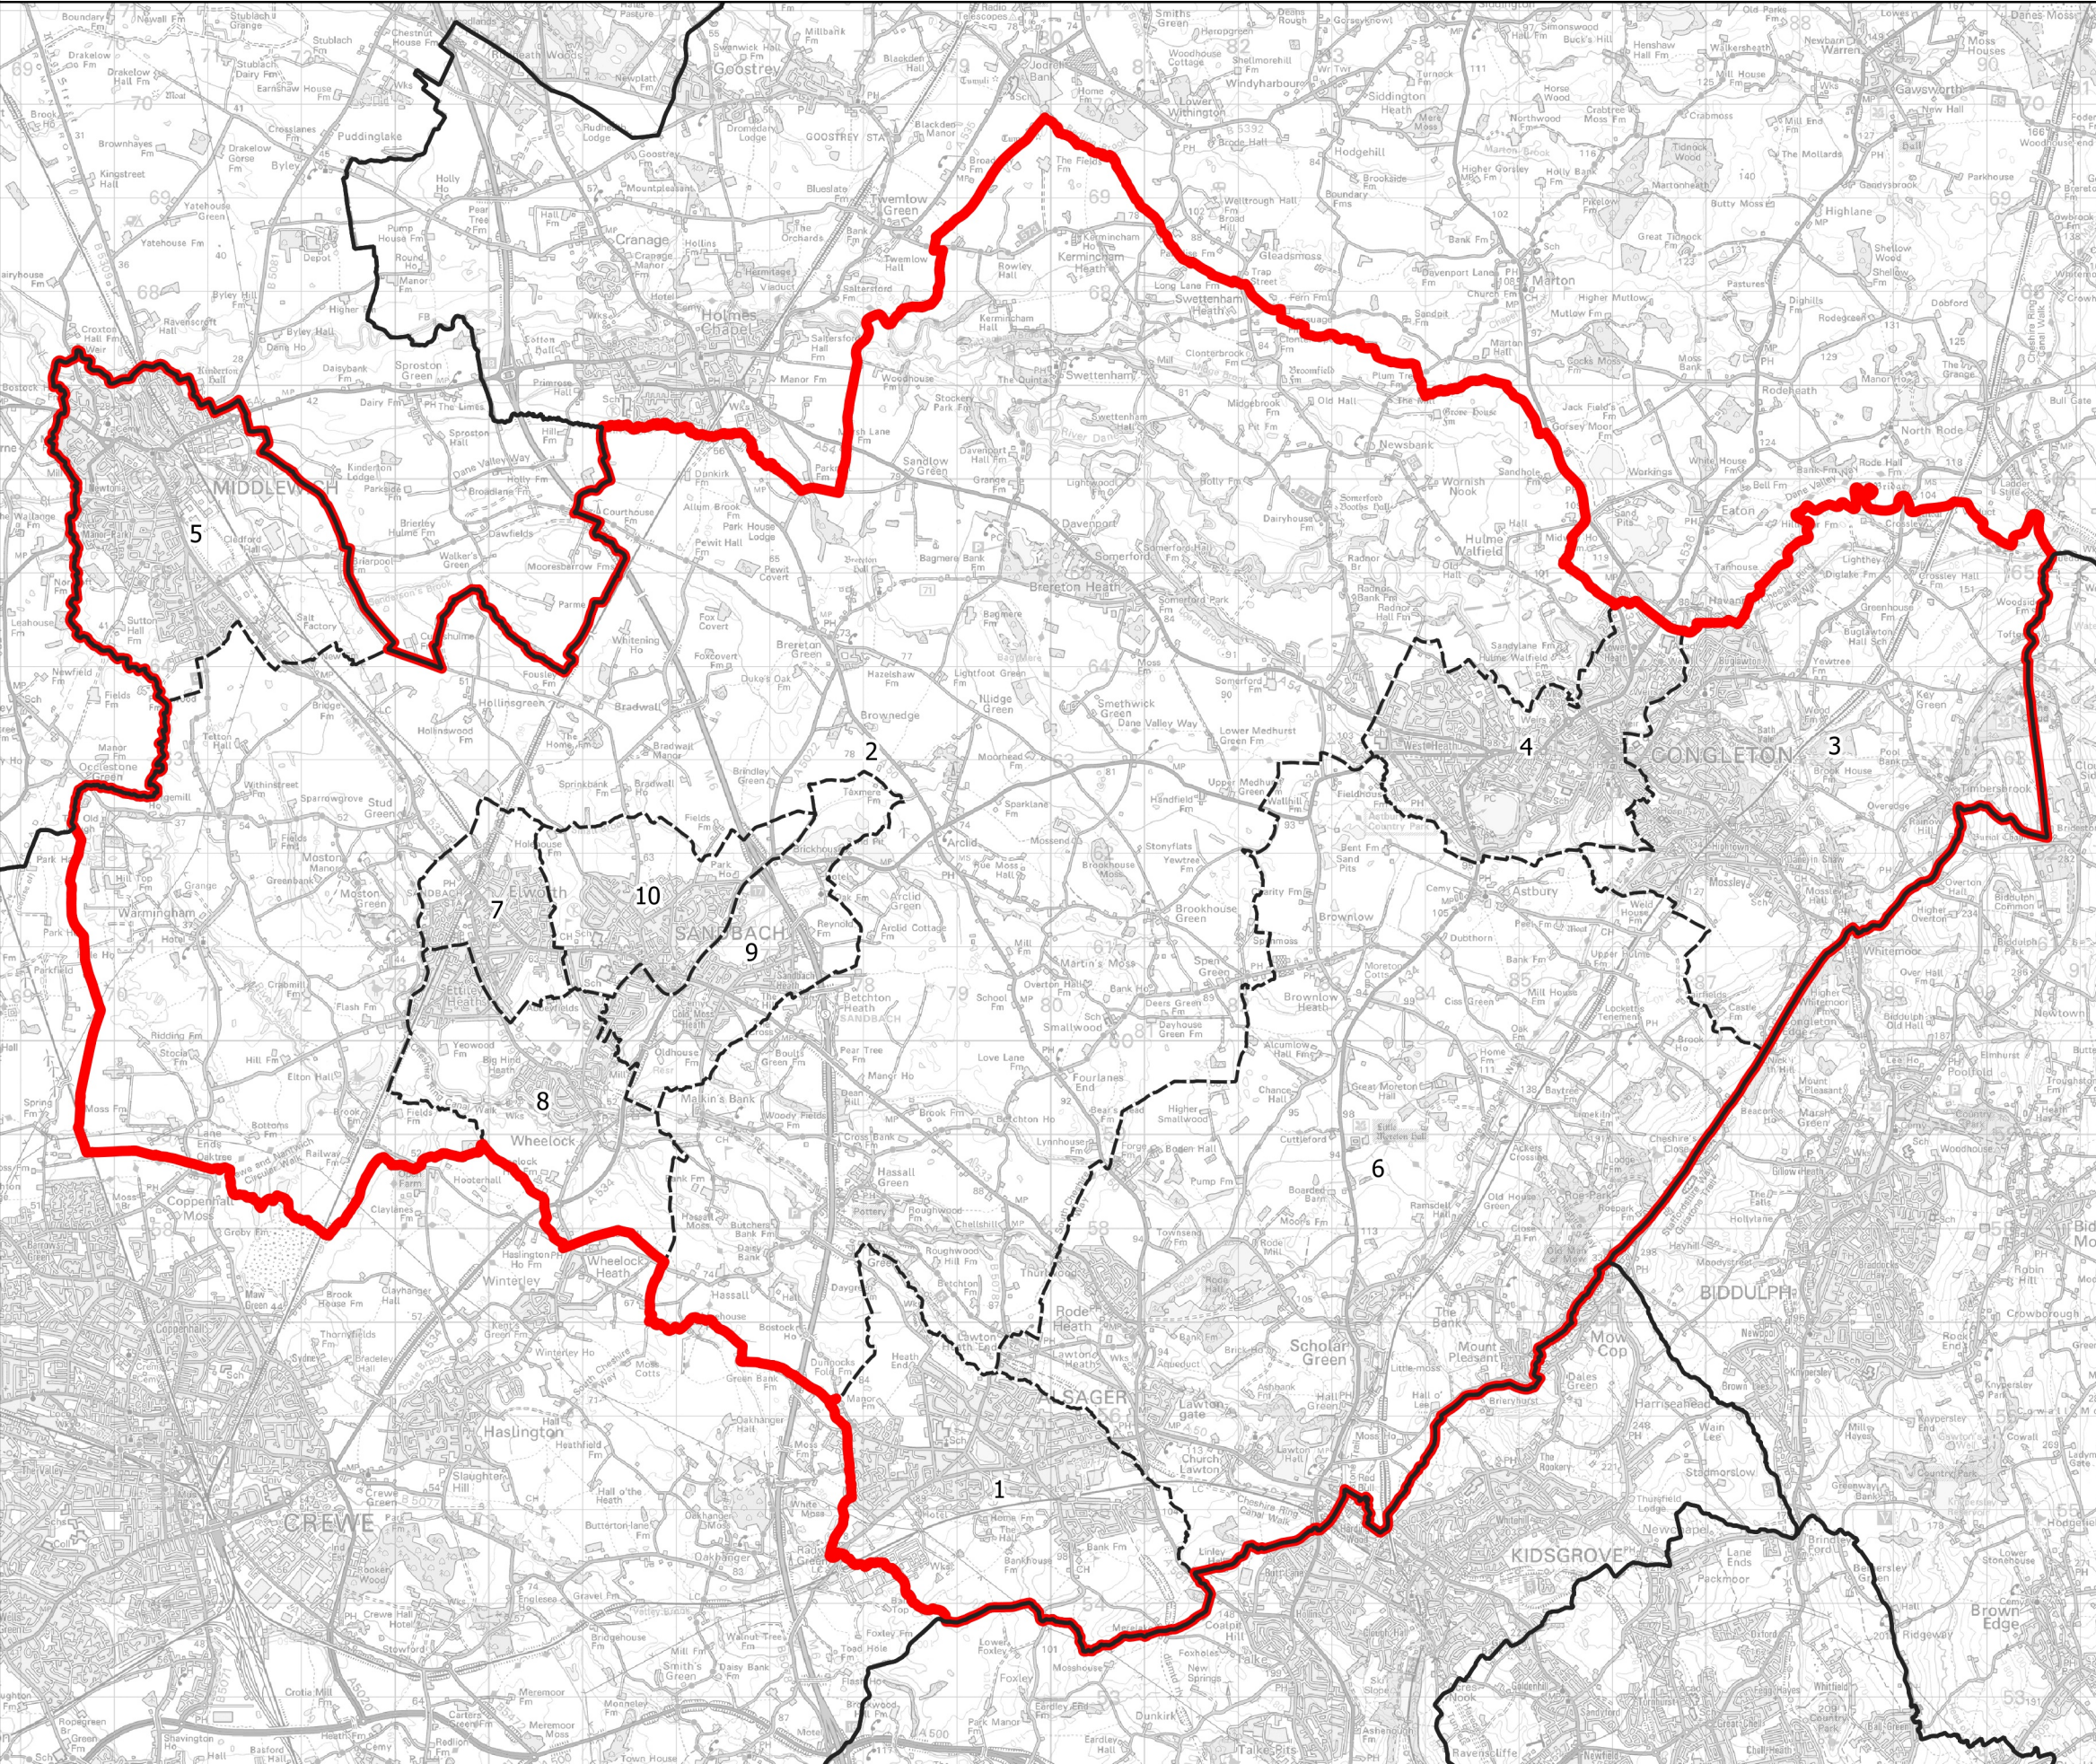

Boundary Commission for England - Initial Proposals for the North West Region

Congleton County Constituency - Electorate 72,770

- Wards:
- 1 Alsager
 - 2 Brereton Rural
 - 3 Congleton East
 - 4 Congleton West
 - 5 Middlewich
 - 6 Odd Rode
 - 7 Sandbach Elworth
 - 8 Sandbach Ettiley Heath and Wheelock
 - 9 Sandbach Heath and East
 - 10 Sandbach Town

- Constituency
- Local Authorities
- Wards

0 1 2 km

© Crown copyright and database rights 2021 OS 100018289. You are permitted to use this data solely to enable you to respond to, or interact with, the organisation that provided you with the data. You are not permitted to copy, sub-license, distribute or sell any of this data to third parties in any form. Third party rights to enforce the terms of this licence shall be reserved to OS.

Congleton County Constituency