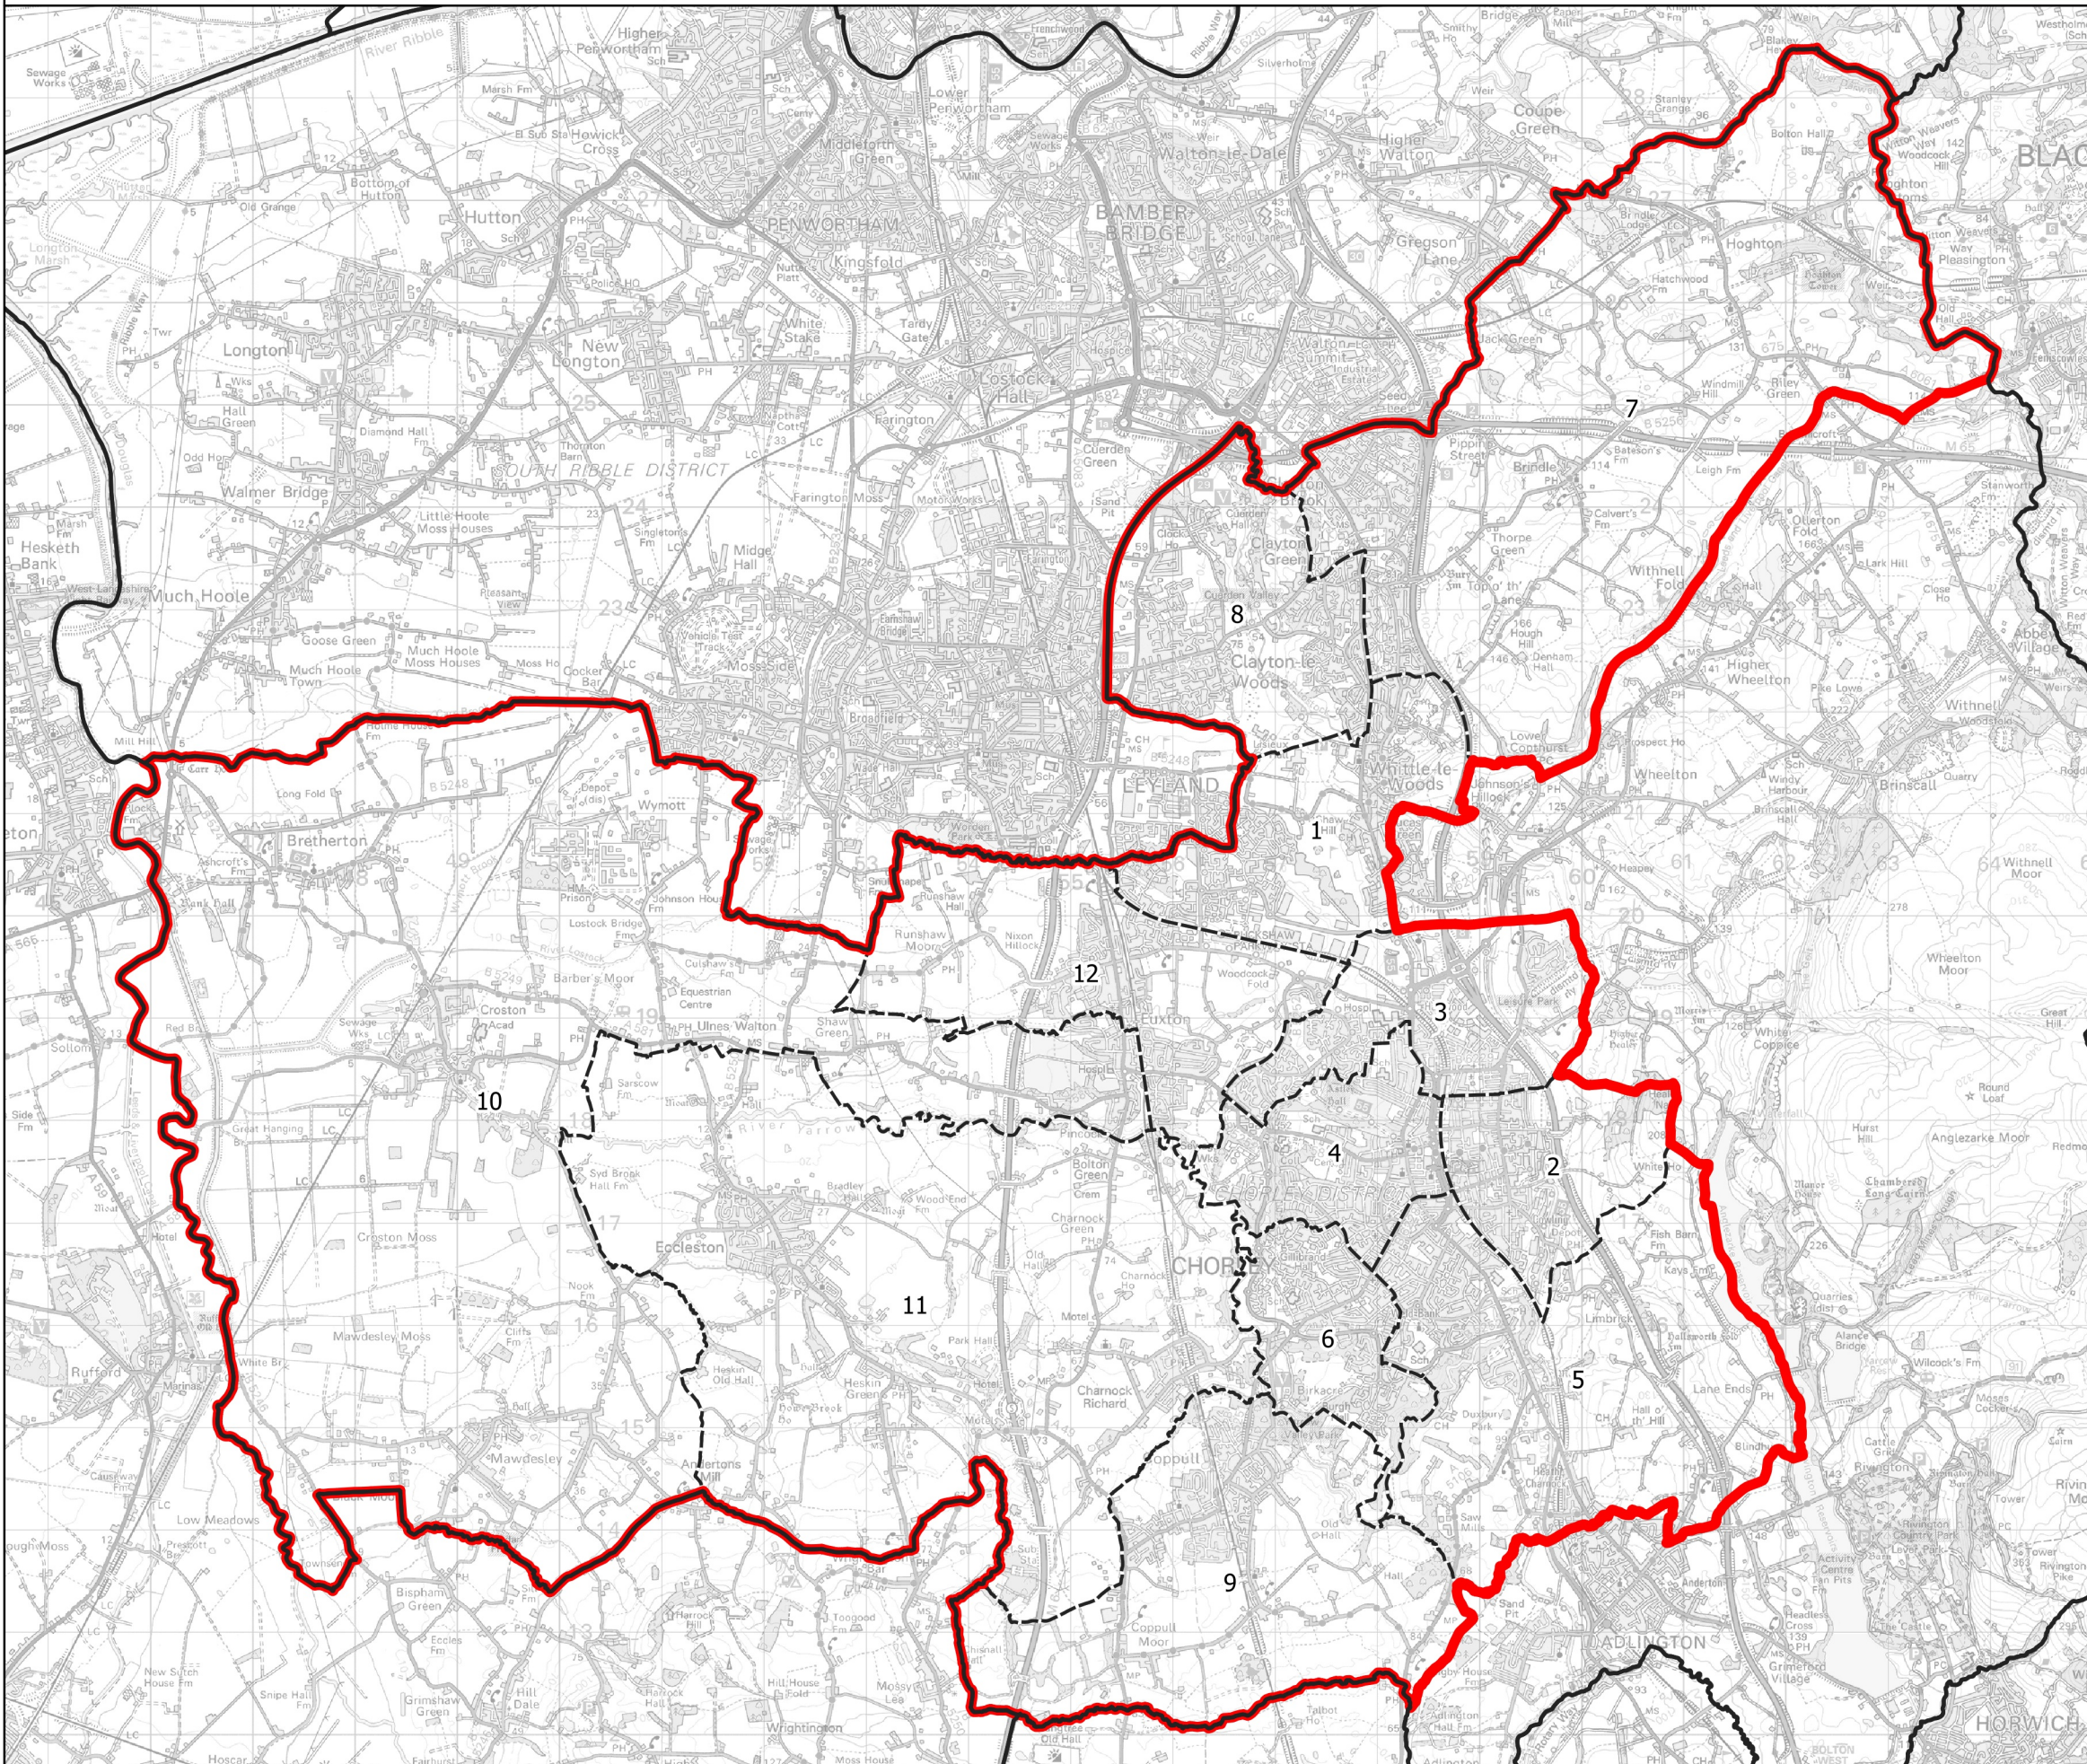

# Boundary Commission for England - Initial Proposals for the North West Region

## Chorley County Constituency - Electorate 74,868

Wards:

- 1 Buckshaw & Whittle
- 2 Chorley East
- 3 Chorley North & Astley
- 4 Chorley North West
- 5 Chorley South East & Heath Charnock
- 6 Chorley South West
- 7 Clayton East, Brindle & Hoghton
- 8 Clayton West & Cuerden
- 9 Coppull
- 10 Croston, Mawdesley & Euxton South
- 11 Eccleston, Heskin & Charnock Richard
- 12 Euxton

- Constituency
- Local Authorities
- Wards

0 0.9 1.8 km

© Crown copyright and database rights 2021 OS 100018289. You are permitted to use this data solely to enable you to respond to, or interact with, the organisation that provided you with the data. You are not permitted to copy, sub-licence, distribute or sell any of this data to third parties in any form. Third party rights to enforce the terms of this licence shall be reserved to OS.

Chorley County Constituency