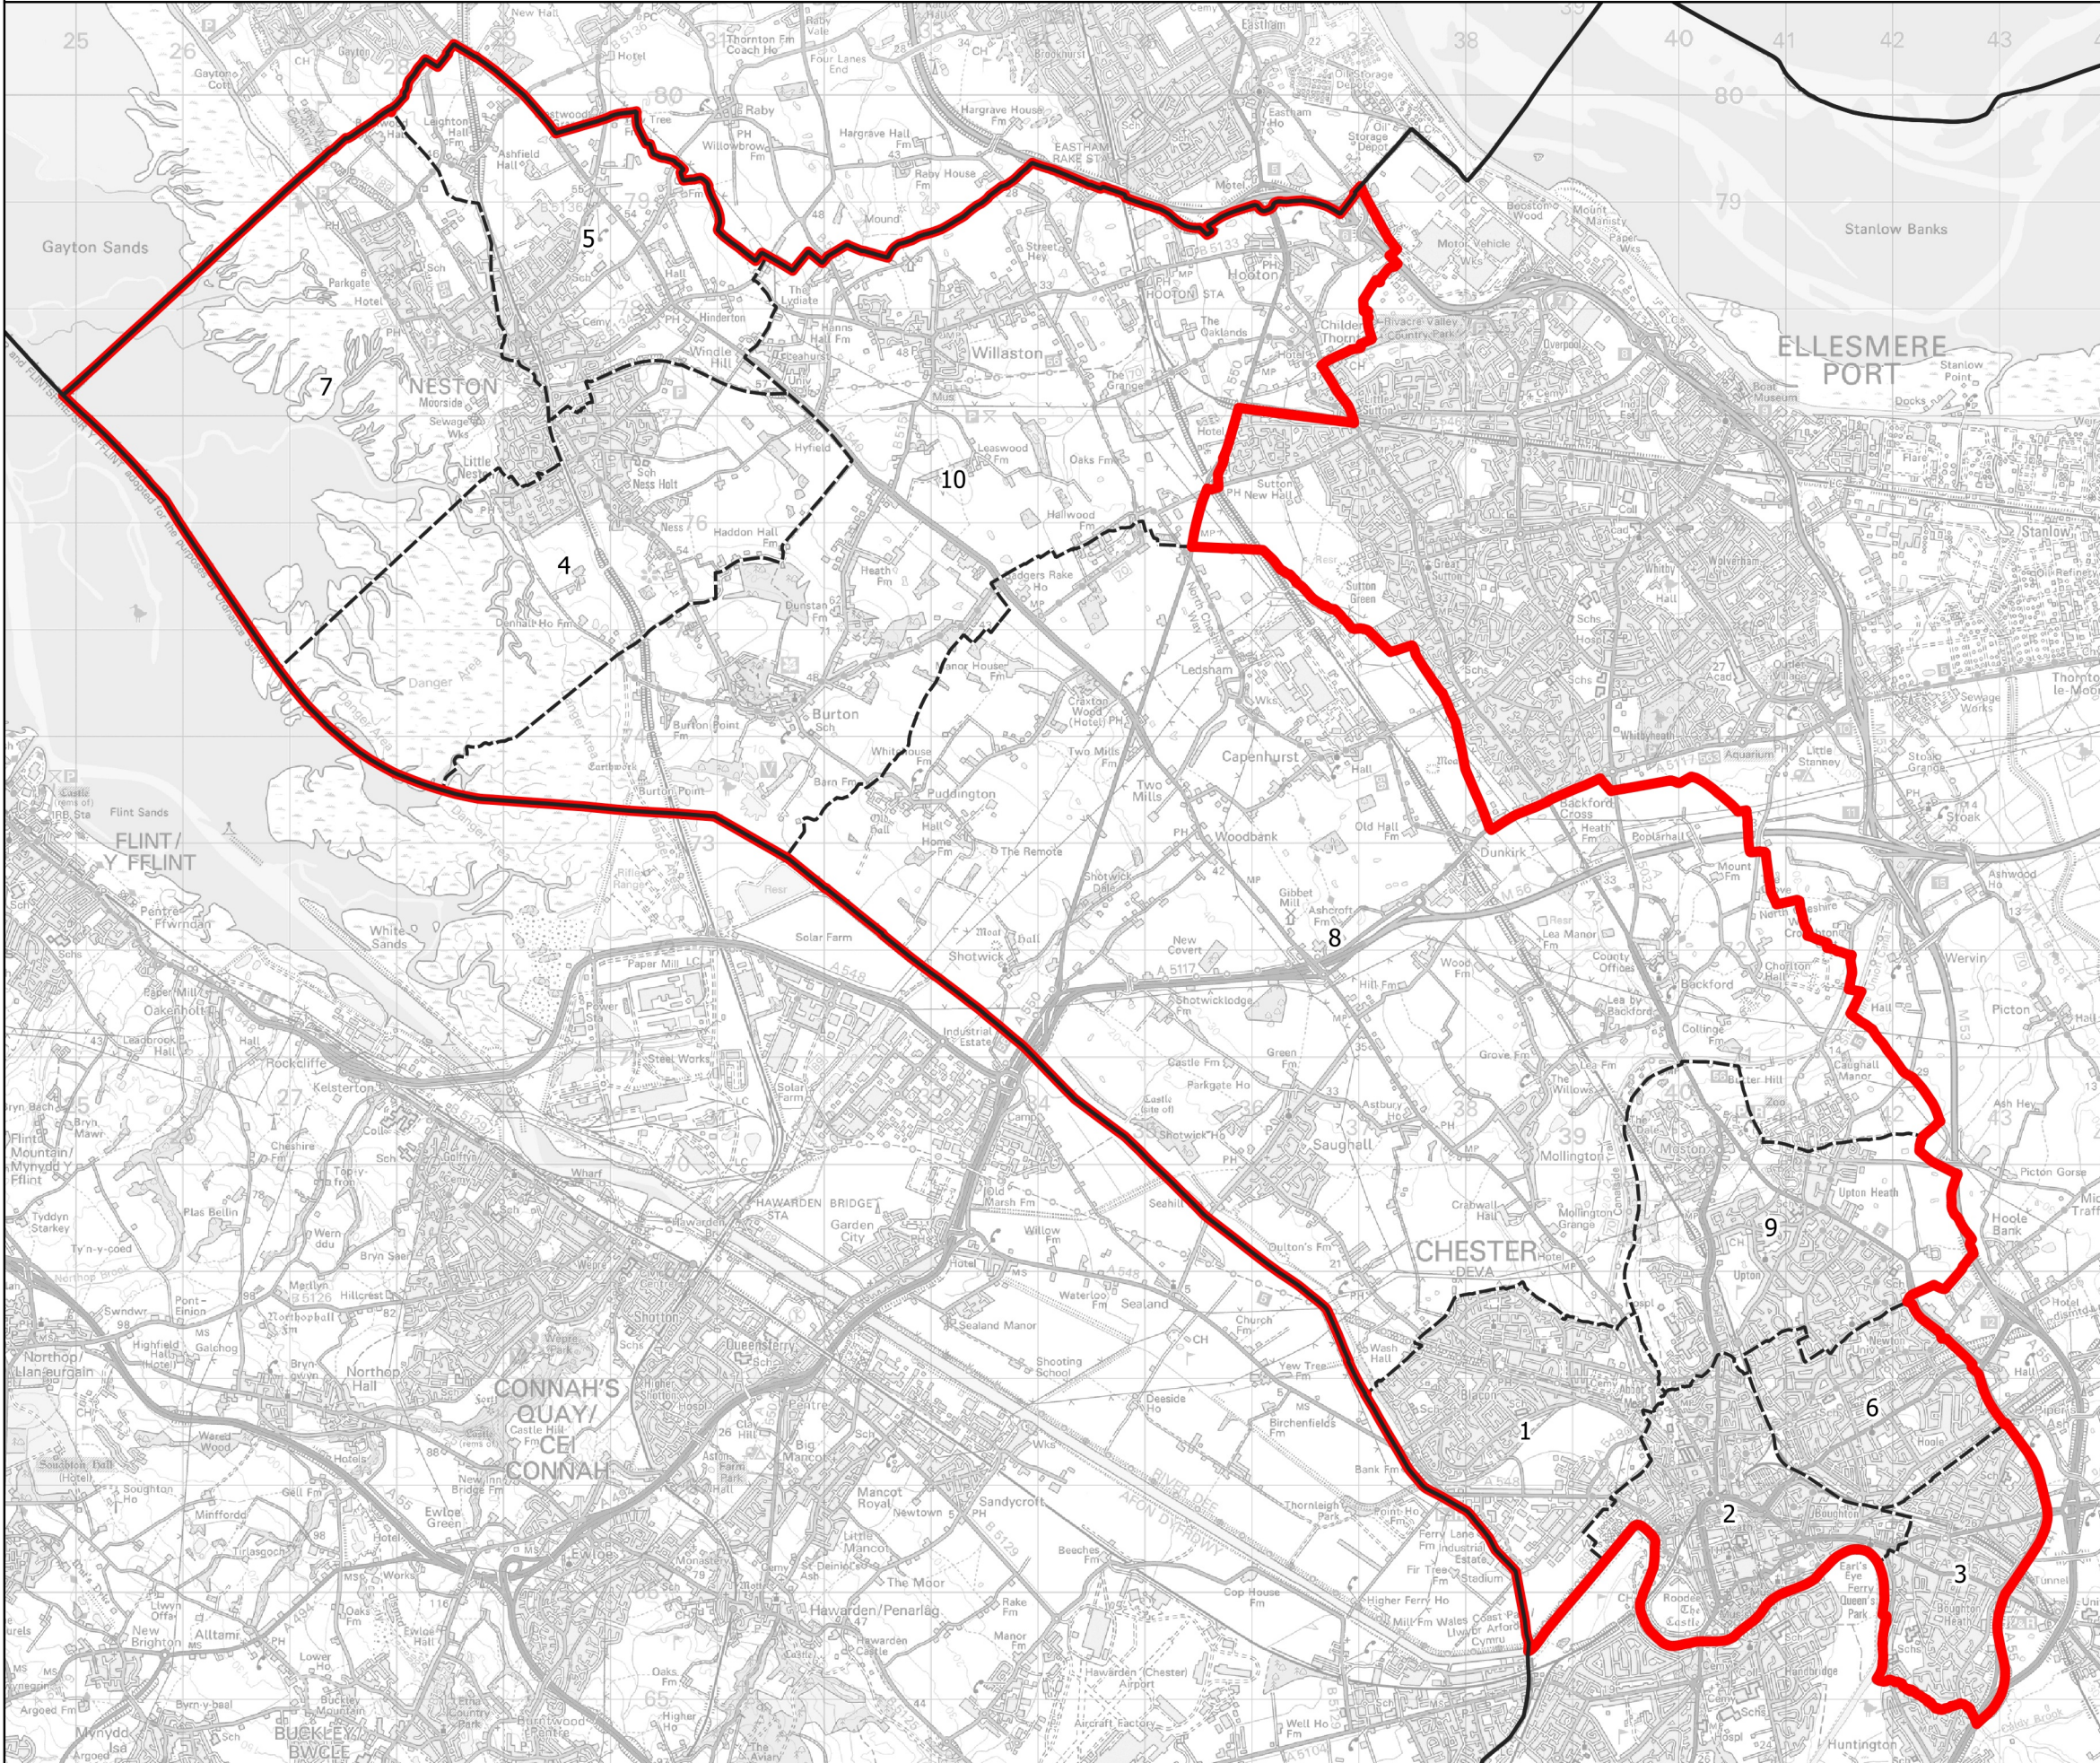

Boundary Commission for England - Initial Proposals for the North West Region

Chester North and Neston County Constituency - Electorate 72,327

- Wards:
- 1 Blacon
 - 2 Chester City & the Garden Quarter
 - 3 Great Boughton
 - 4 Little Neston
 - 5 Neston
 - 6 Newton & Hoole
 - 7 Parkgate
 - 8 Saughall & Mollington
 - 9 Upton
 - 10 Willaston & Thornton

Chester North and Neston County Constituency