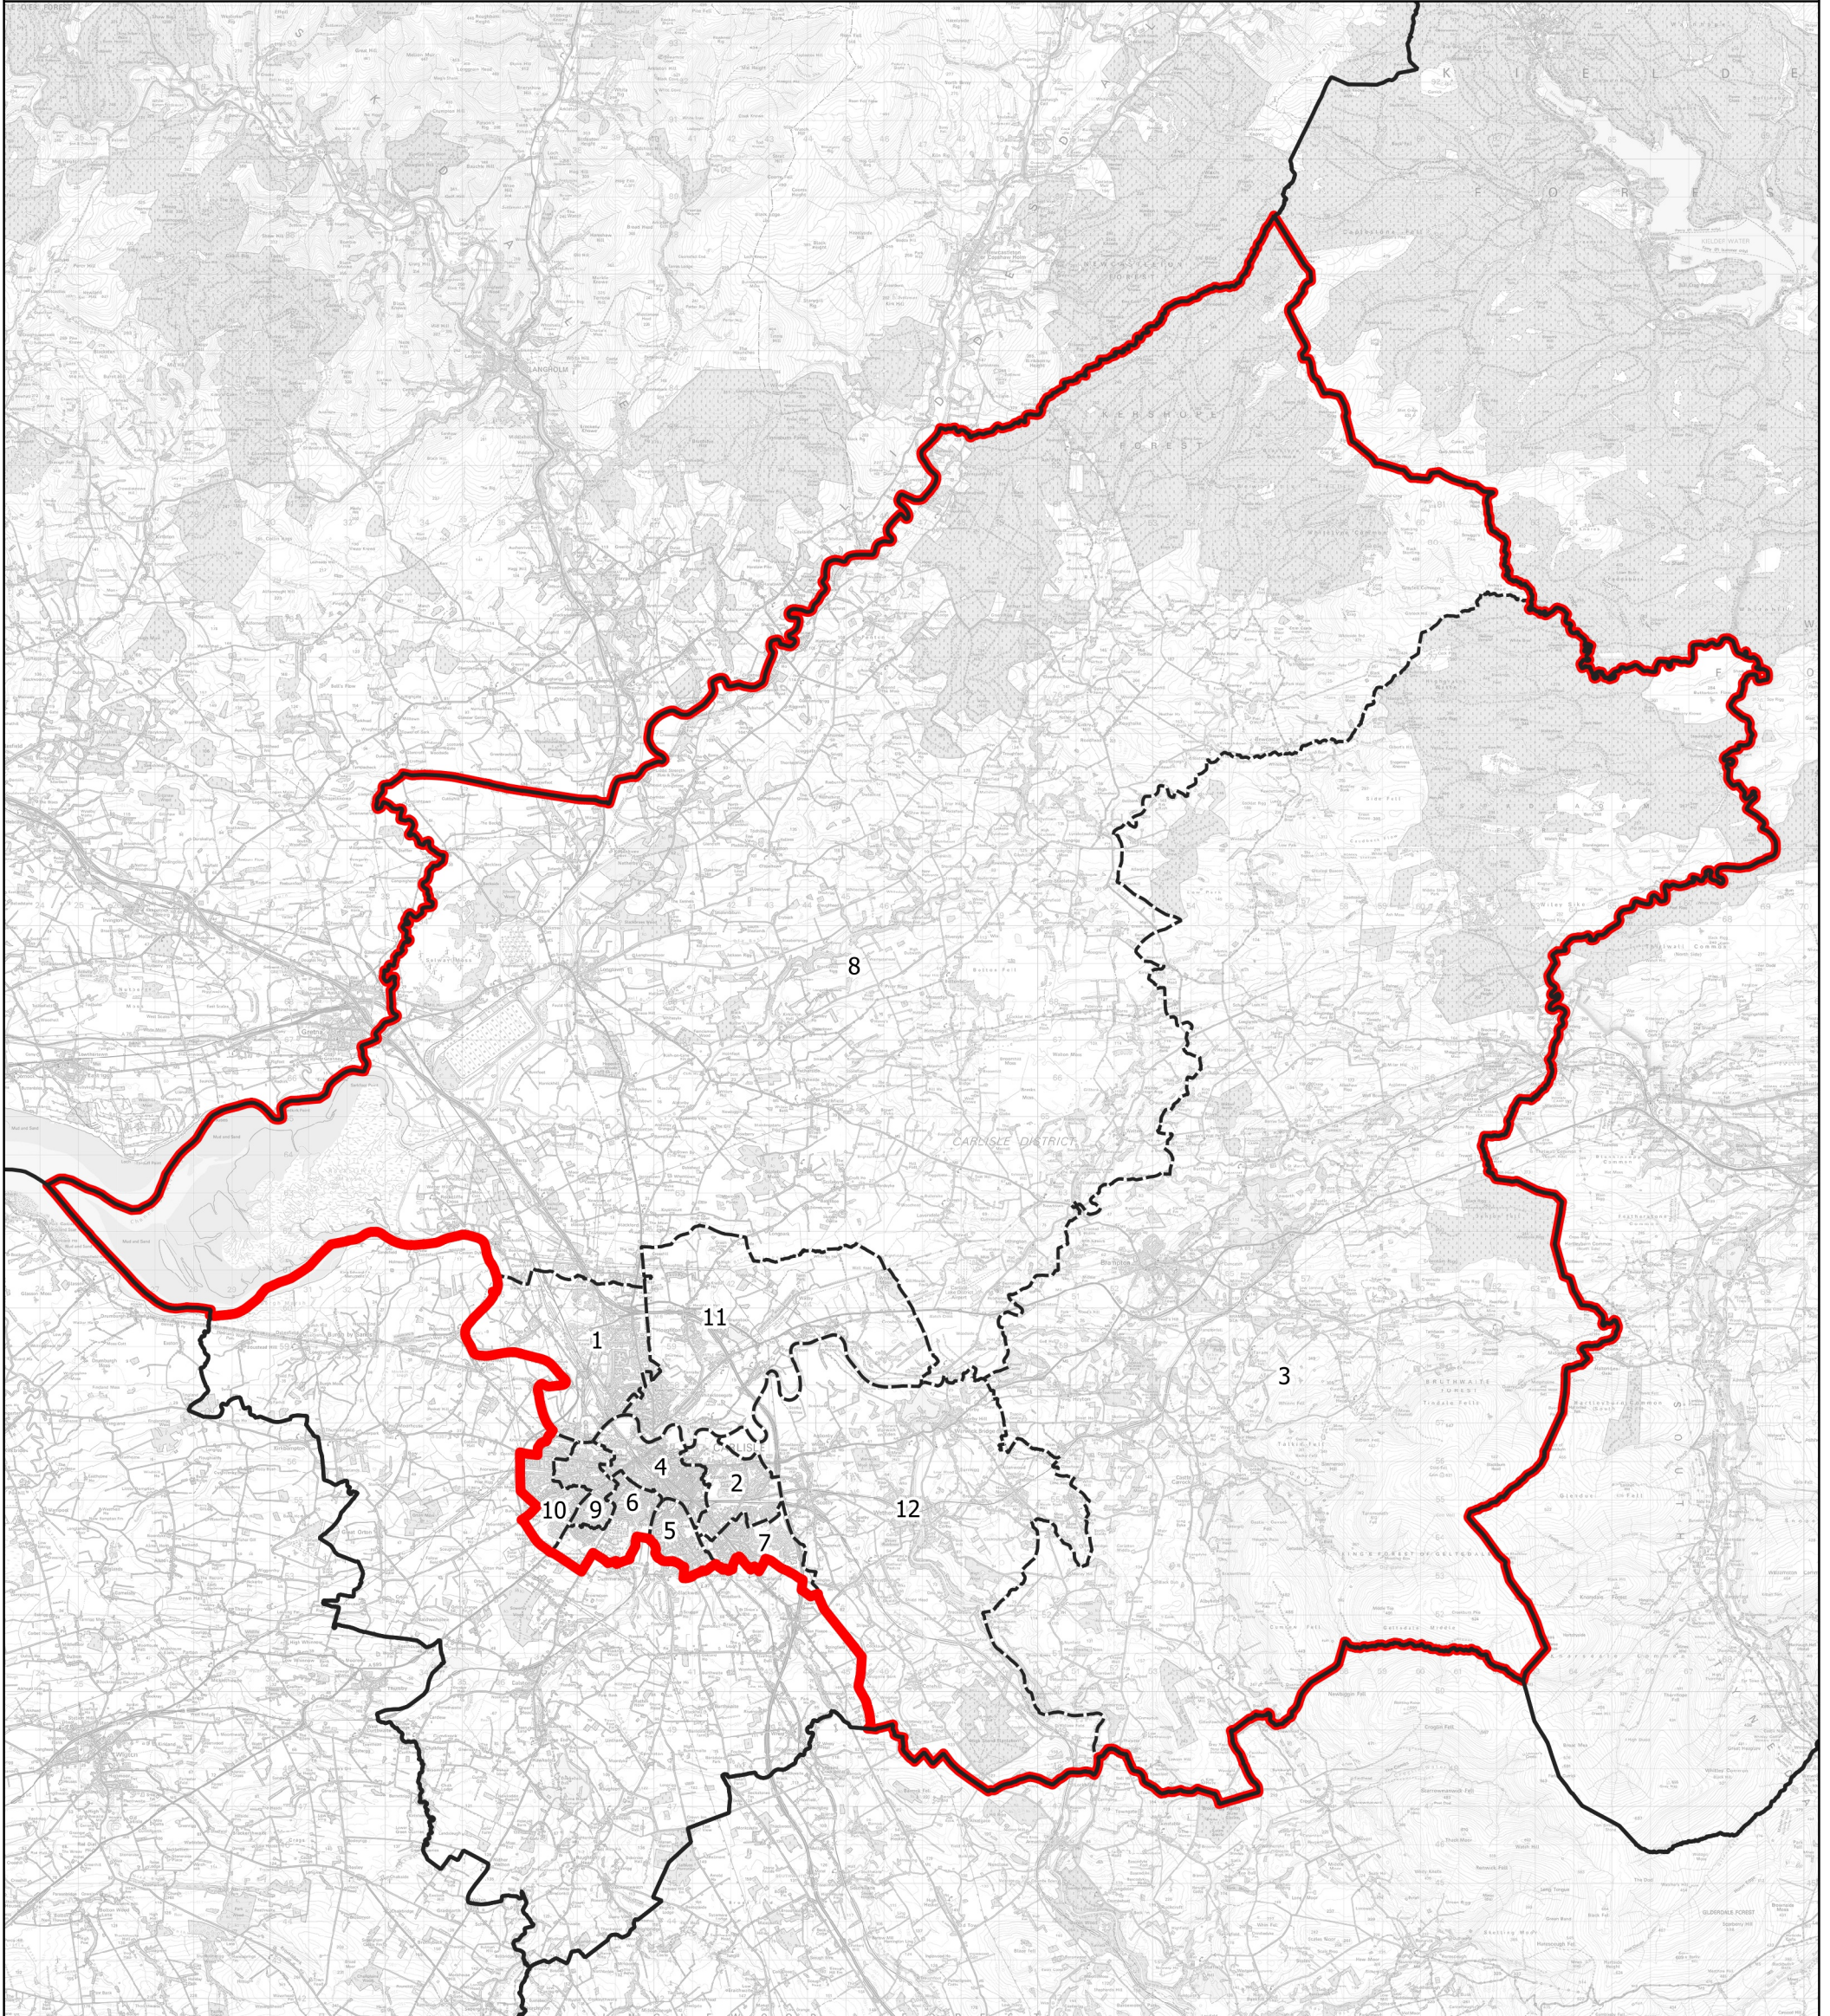

Boundary Commission for England - Initial Proposals for the North West Region

Carlisle County Constituency - Electorate 75,868

Wards:

- | | |
|-------------------------------|-----------------------------|
| 1 Belah & Kingmoor | 7 Harraby South & Parklands |
| 2 Botcherby & Harraby North | 8 Longtown & the Border |
| 3 Brampton & Fellside | 9 Newtown & Morton North |
| 4 Cathedral & Castle | 10 Sandsfield & Morton West |
| 5 Currock & Upperby | 11 Stanwix & Houghton |
| 6 Denton Holme & Morton South | 12 Wetheral & Corby |

-  Constituency
-  Local Authorities
-  Wards

© Crown copyright and database rights 2021 OS 100018289. You are permitted to use this data solely to enable you to respond to, or interact with, the organisation that provided you with the data. You are not permitted to copy, sub-licence, distribute or sell any of this data to third parties in any form. Third party rights to enforce the terms of this licence shall be reserved to OS.

Carlisle County Constituency