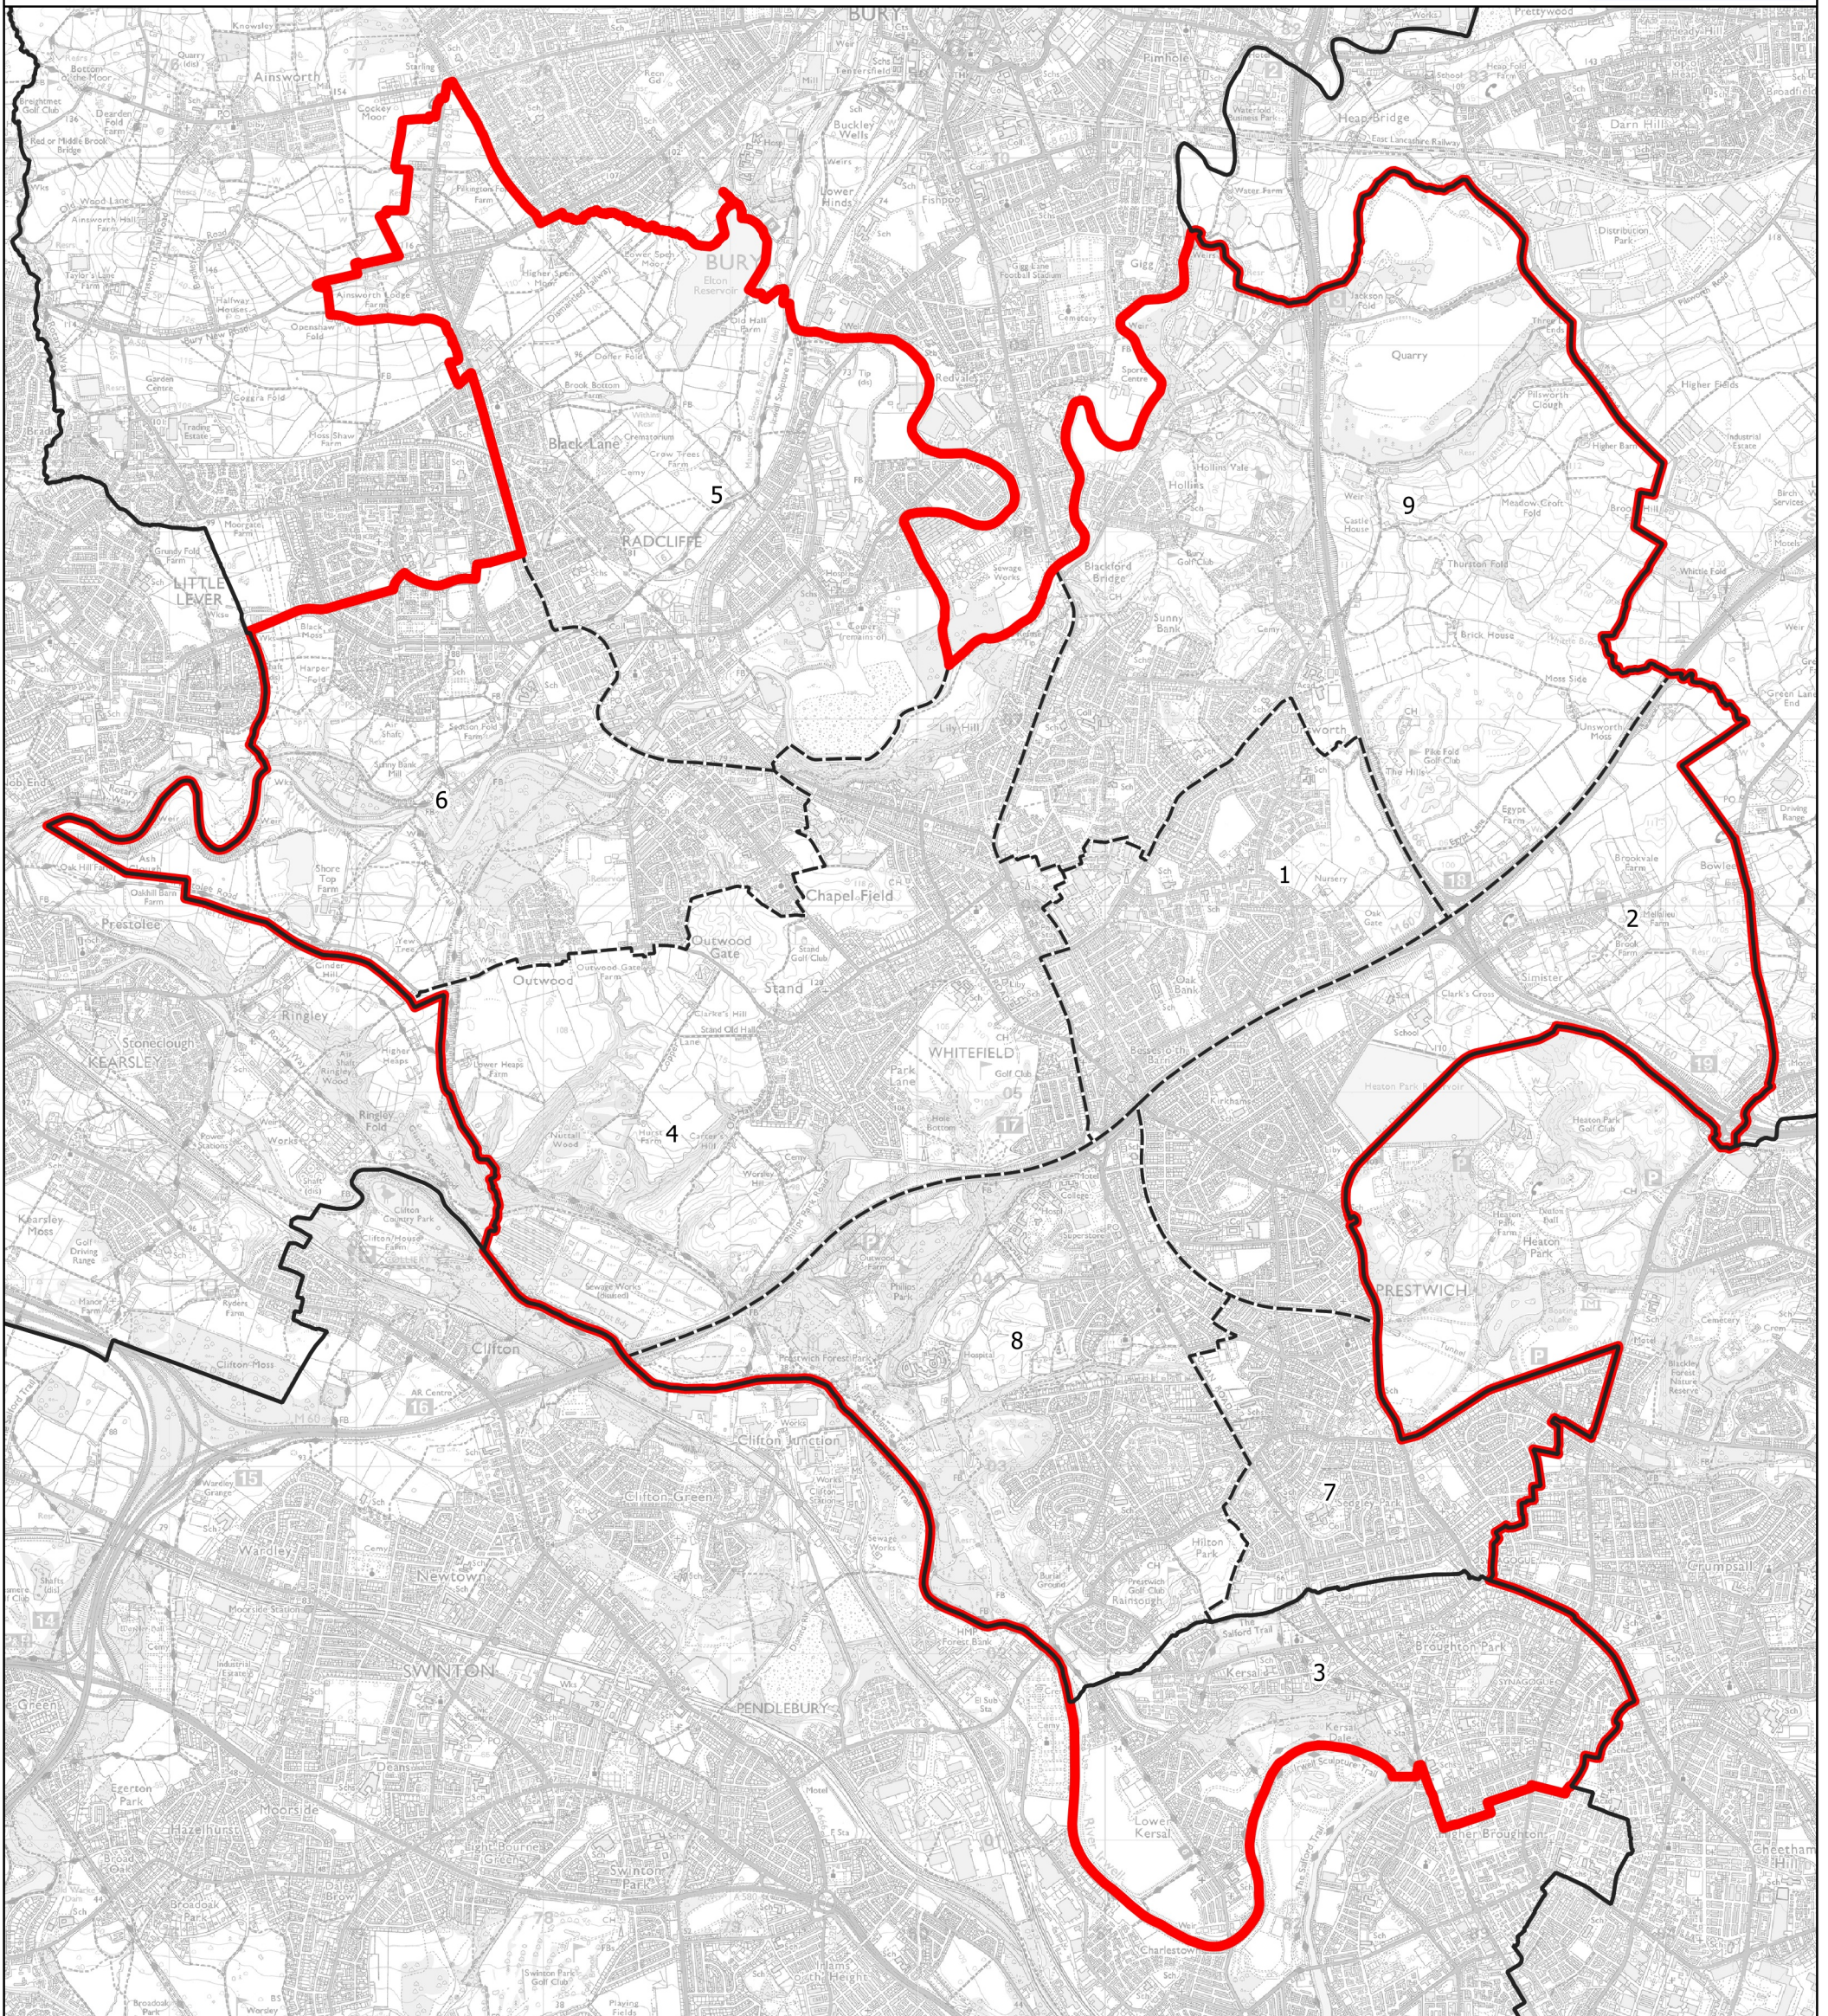

# Boundary Commission for England - Initial Proposals for the North West Region

Bury South Borough Constituency - Electorate 74,598

**Wards:**

- 1 Besses
- 2 Holyrood
- 3 Kersal & Broughton Park
- 4 Pilkington Park
- 5 Radcliffe East
- 6 Radcliffe West
- 7 Sedgley
- 8 St. Mary's
- 9 Unsworth

- Constituency
- Local Authorities
- Wards

© Crown copyright and database rights 2021 OS 100018289. You are permitted to use this data solely to enable you to respond to, or interact with, the organisation that provided you with the data. You are not permitted to copy, sub-licence, distribute or sell any of this data to third parties in any form. Third party rights to enforce the terms of this licence shall be reserved to OS.

## Bury South Borough Constituency