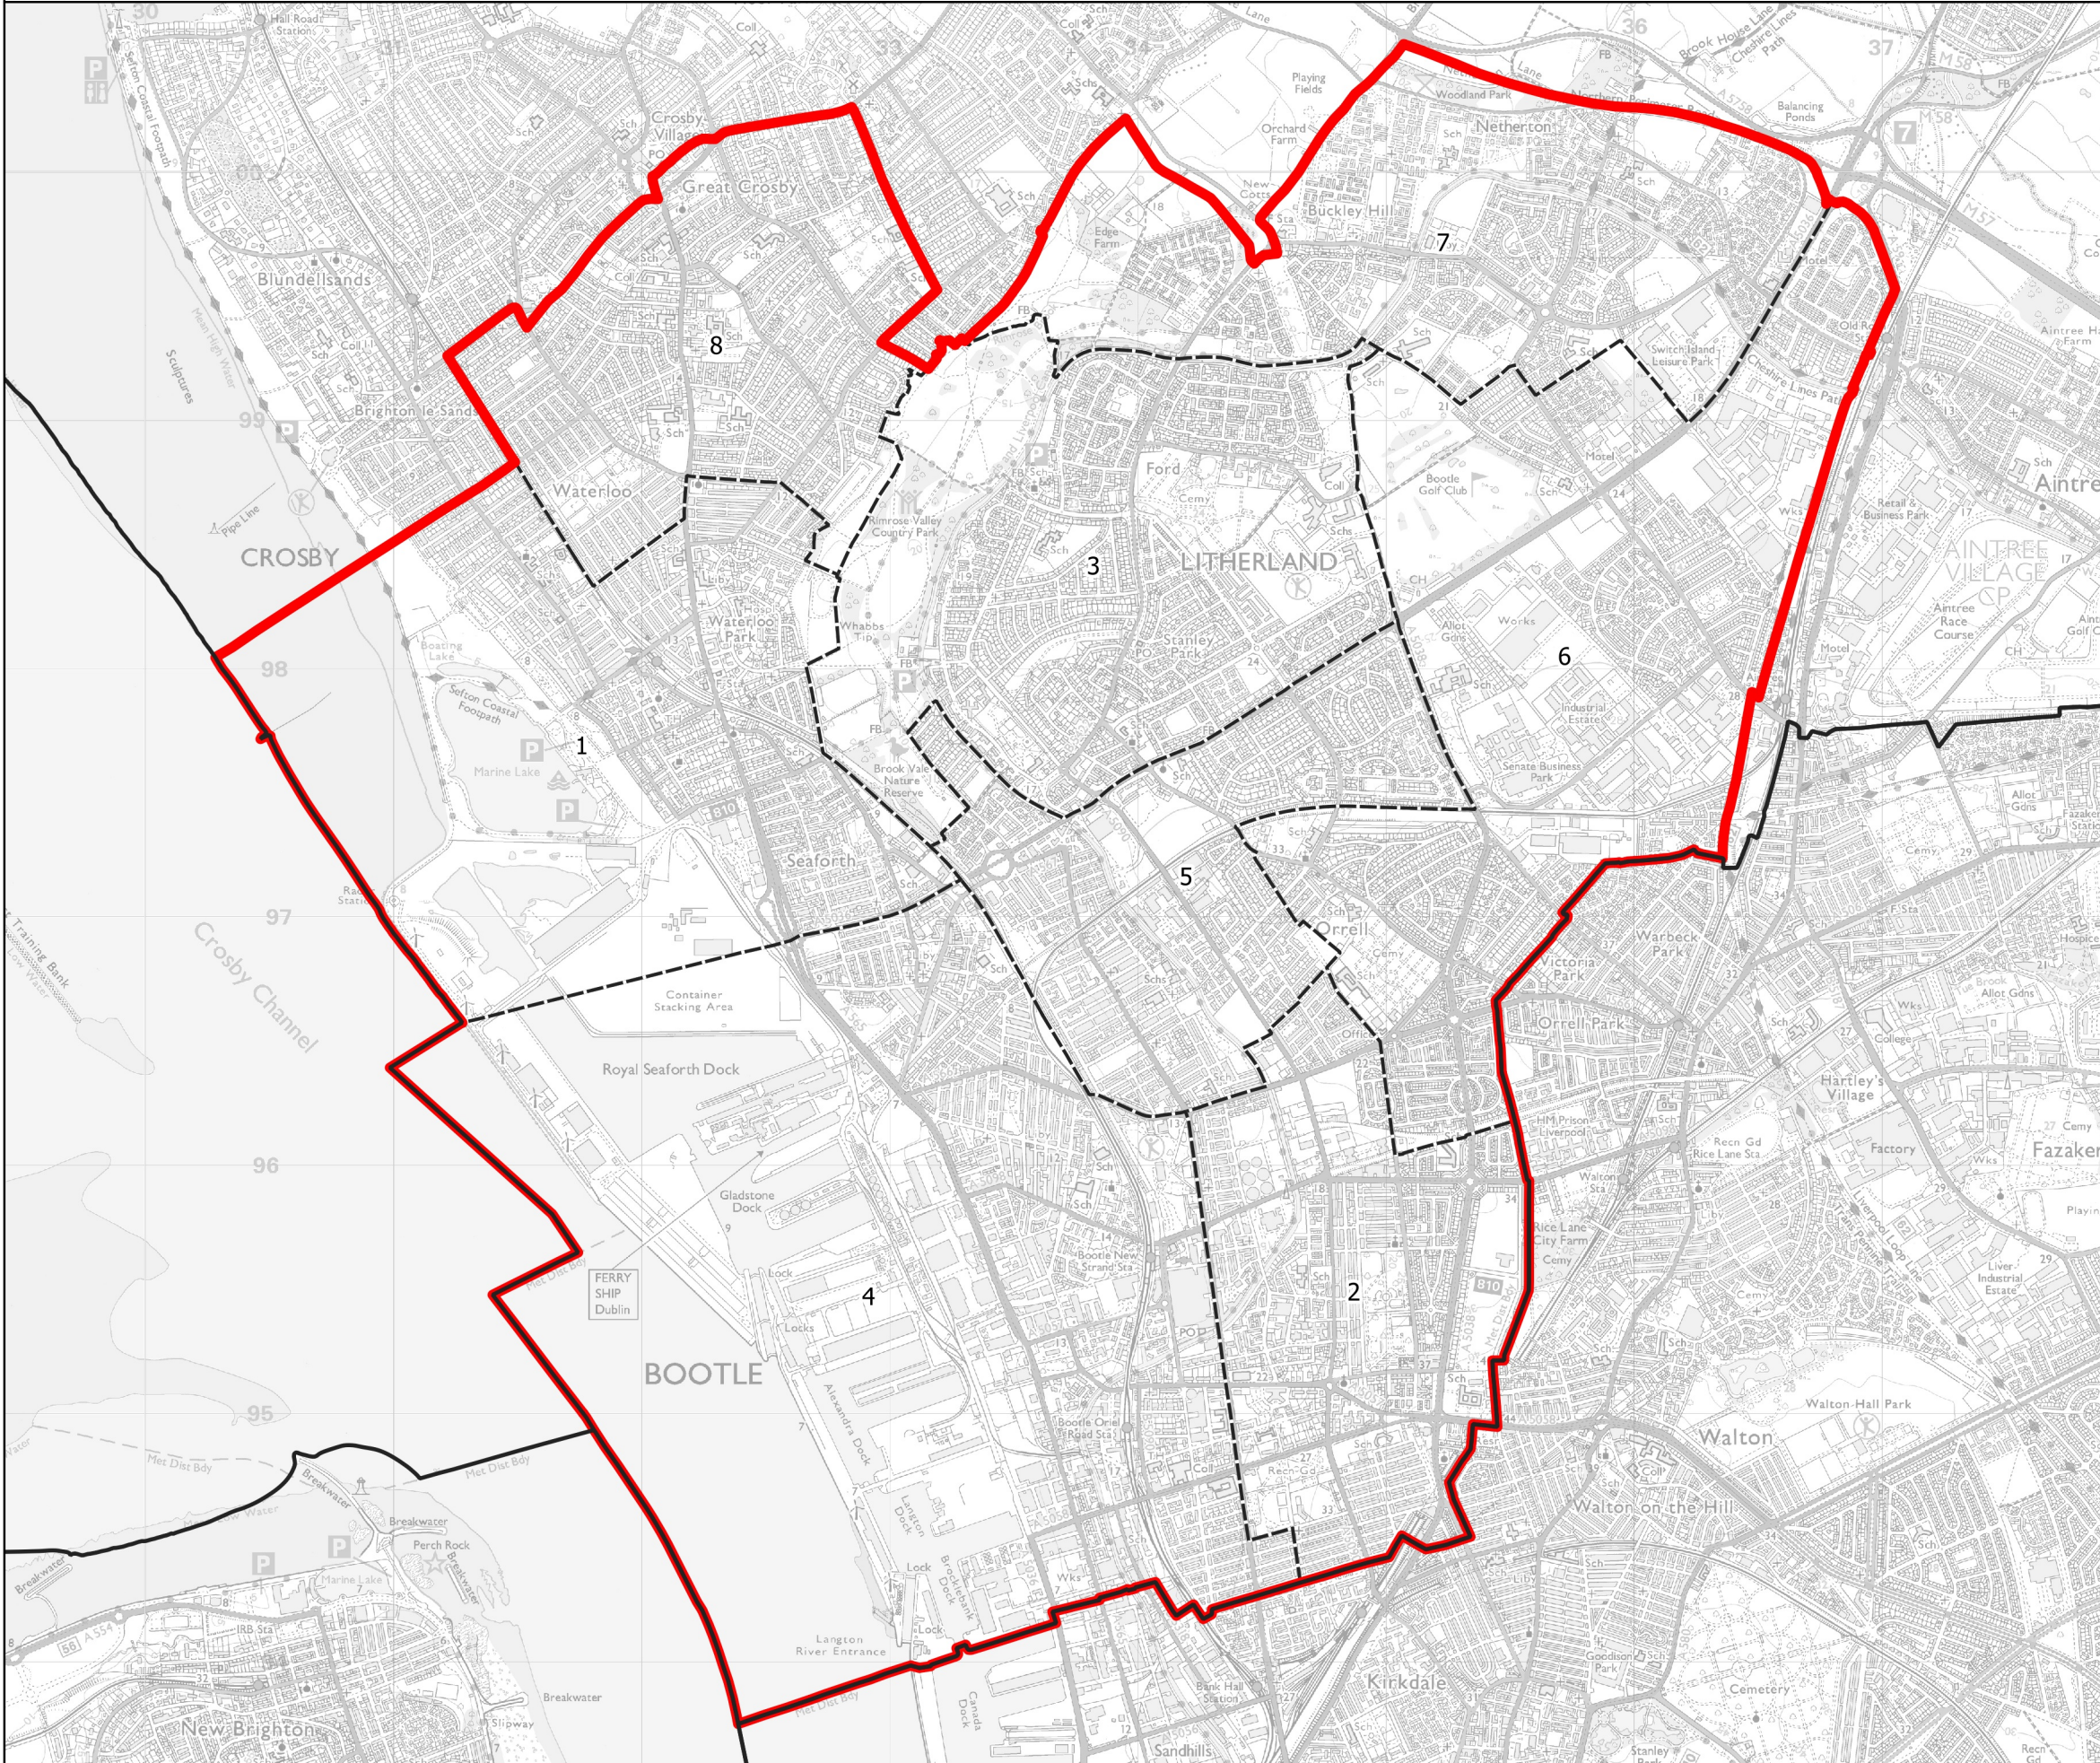

Boundary Commission for England - Initial Proposals for the North West Region

Bootle Borough Constituency - Electorate 75,194

- Wards:
- 1 Church
 - 2 Derby
 - 3 Ford
 - 4 Linacre
 - 5 Litherland
 - 6 Netherton and Orrell
 - 7 St. Oswald
 - 8 Victoria

Constituency
 Local Authorities
 Wards

© Crown copyright and database rights 2021 OS 100018289. You are permitted to use this data solely to enable you to respond to, or interact with, the organisation that provided you with the data. You are not permitted to copy, sub-license, distribute or sell any of this data to third parties in any form. Third party rights to enforce the terms of this licence shall be reserved to OS.