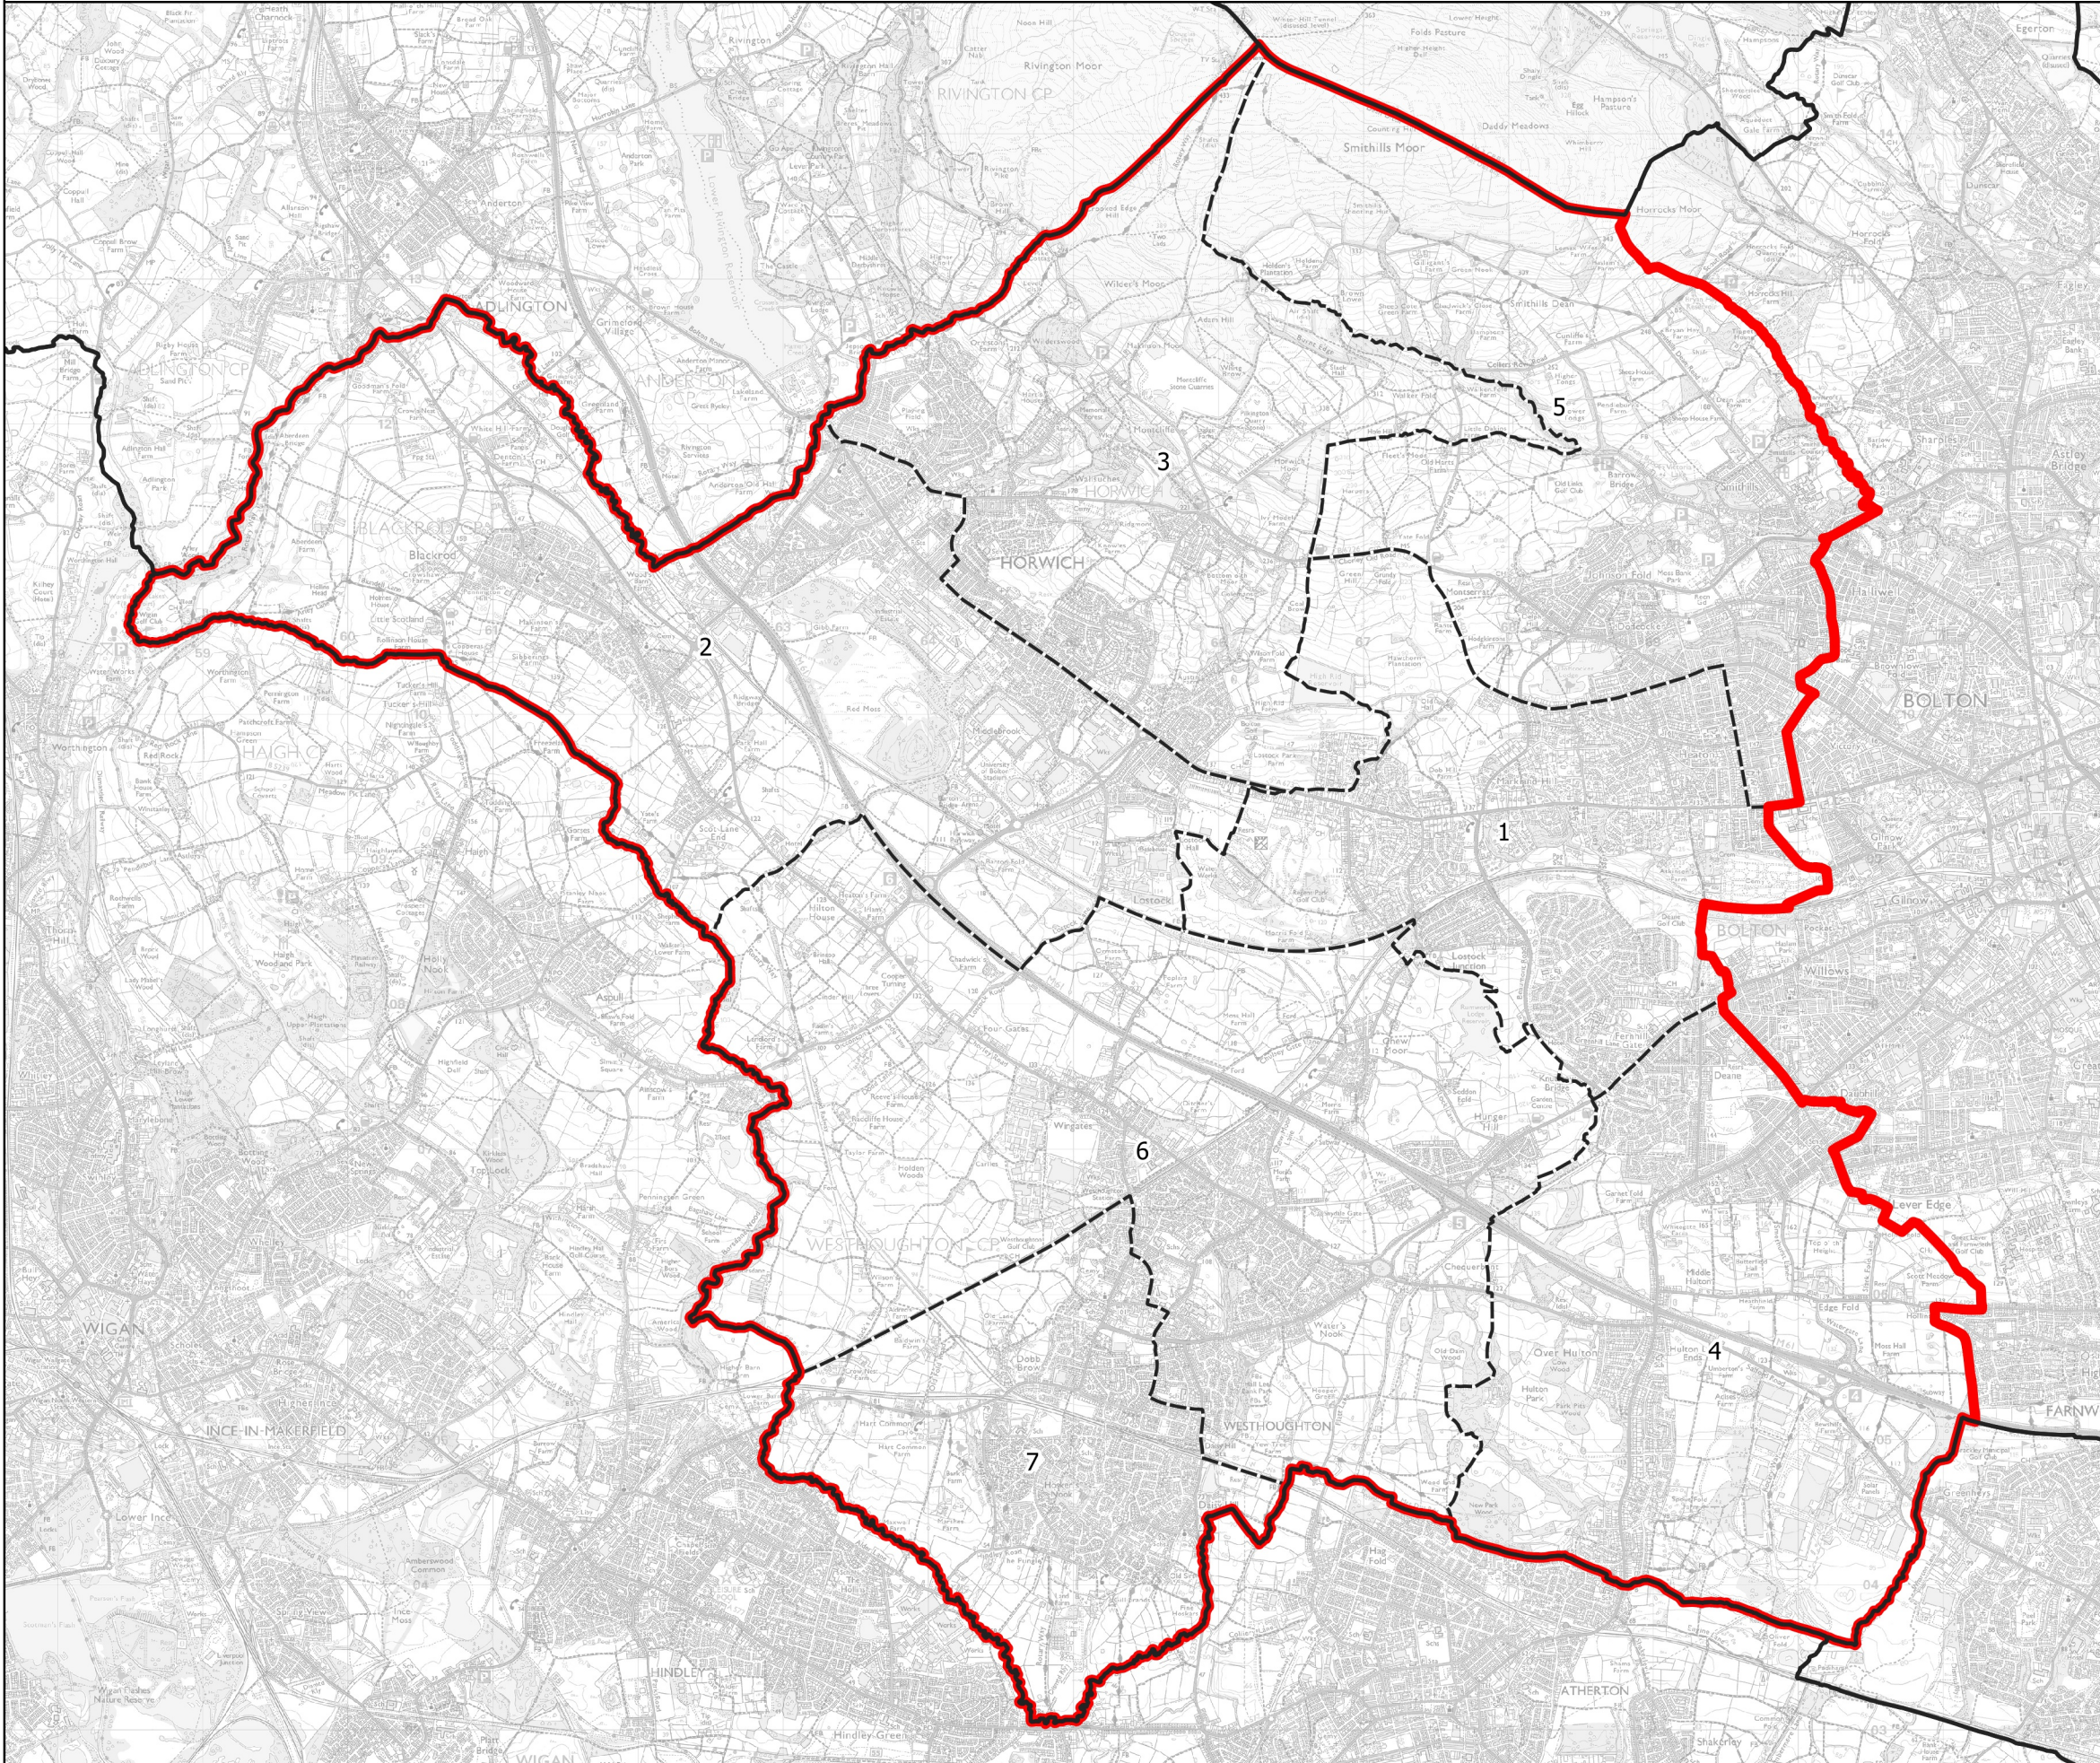

Boundary Commission for England - Initial Proposals for the North West Region

Bolton West County Constituency - Electorate 72,125

- Wards:
- 1 Heaton and Lostock
 - 2 Horwich and Blackrod
 - 3 Horwich North East
 - 4 Hulton
 - 5 Smithills
 - 6 Westthoughton North and Chew Moor
 - 7 Westthoughton South

Bolton West County Constituency