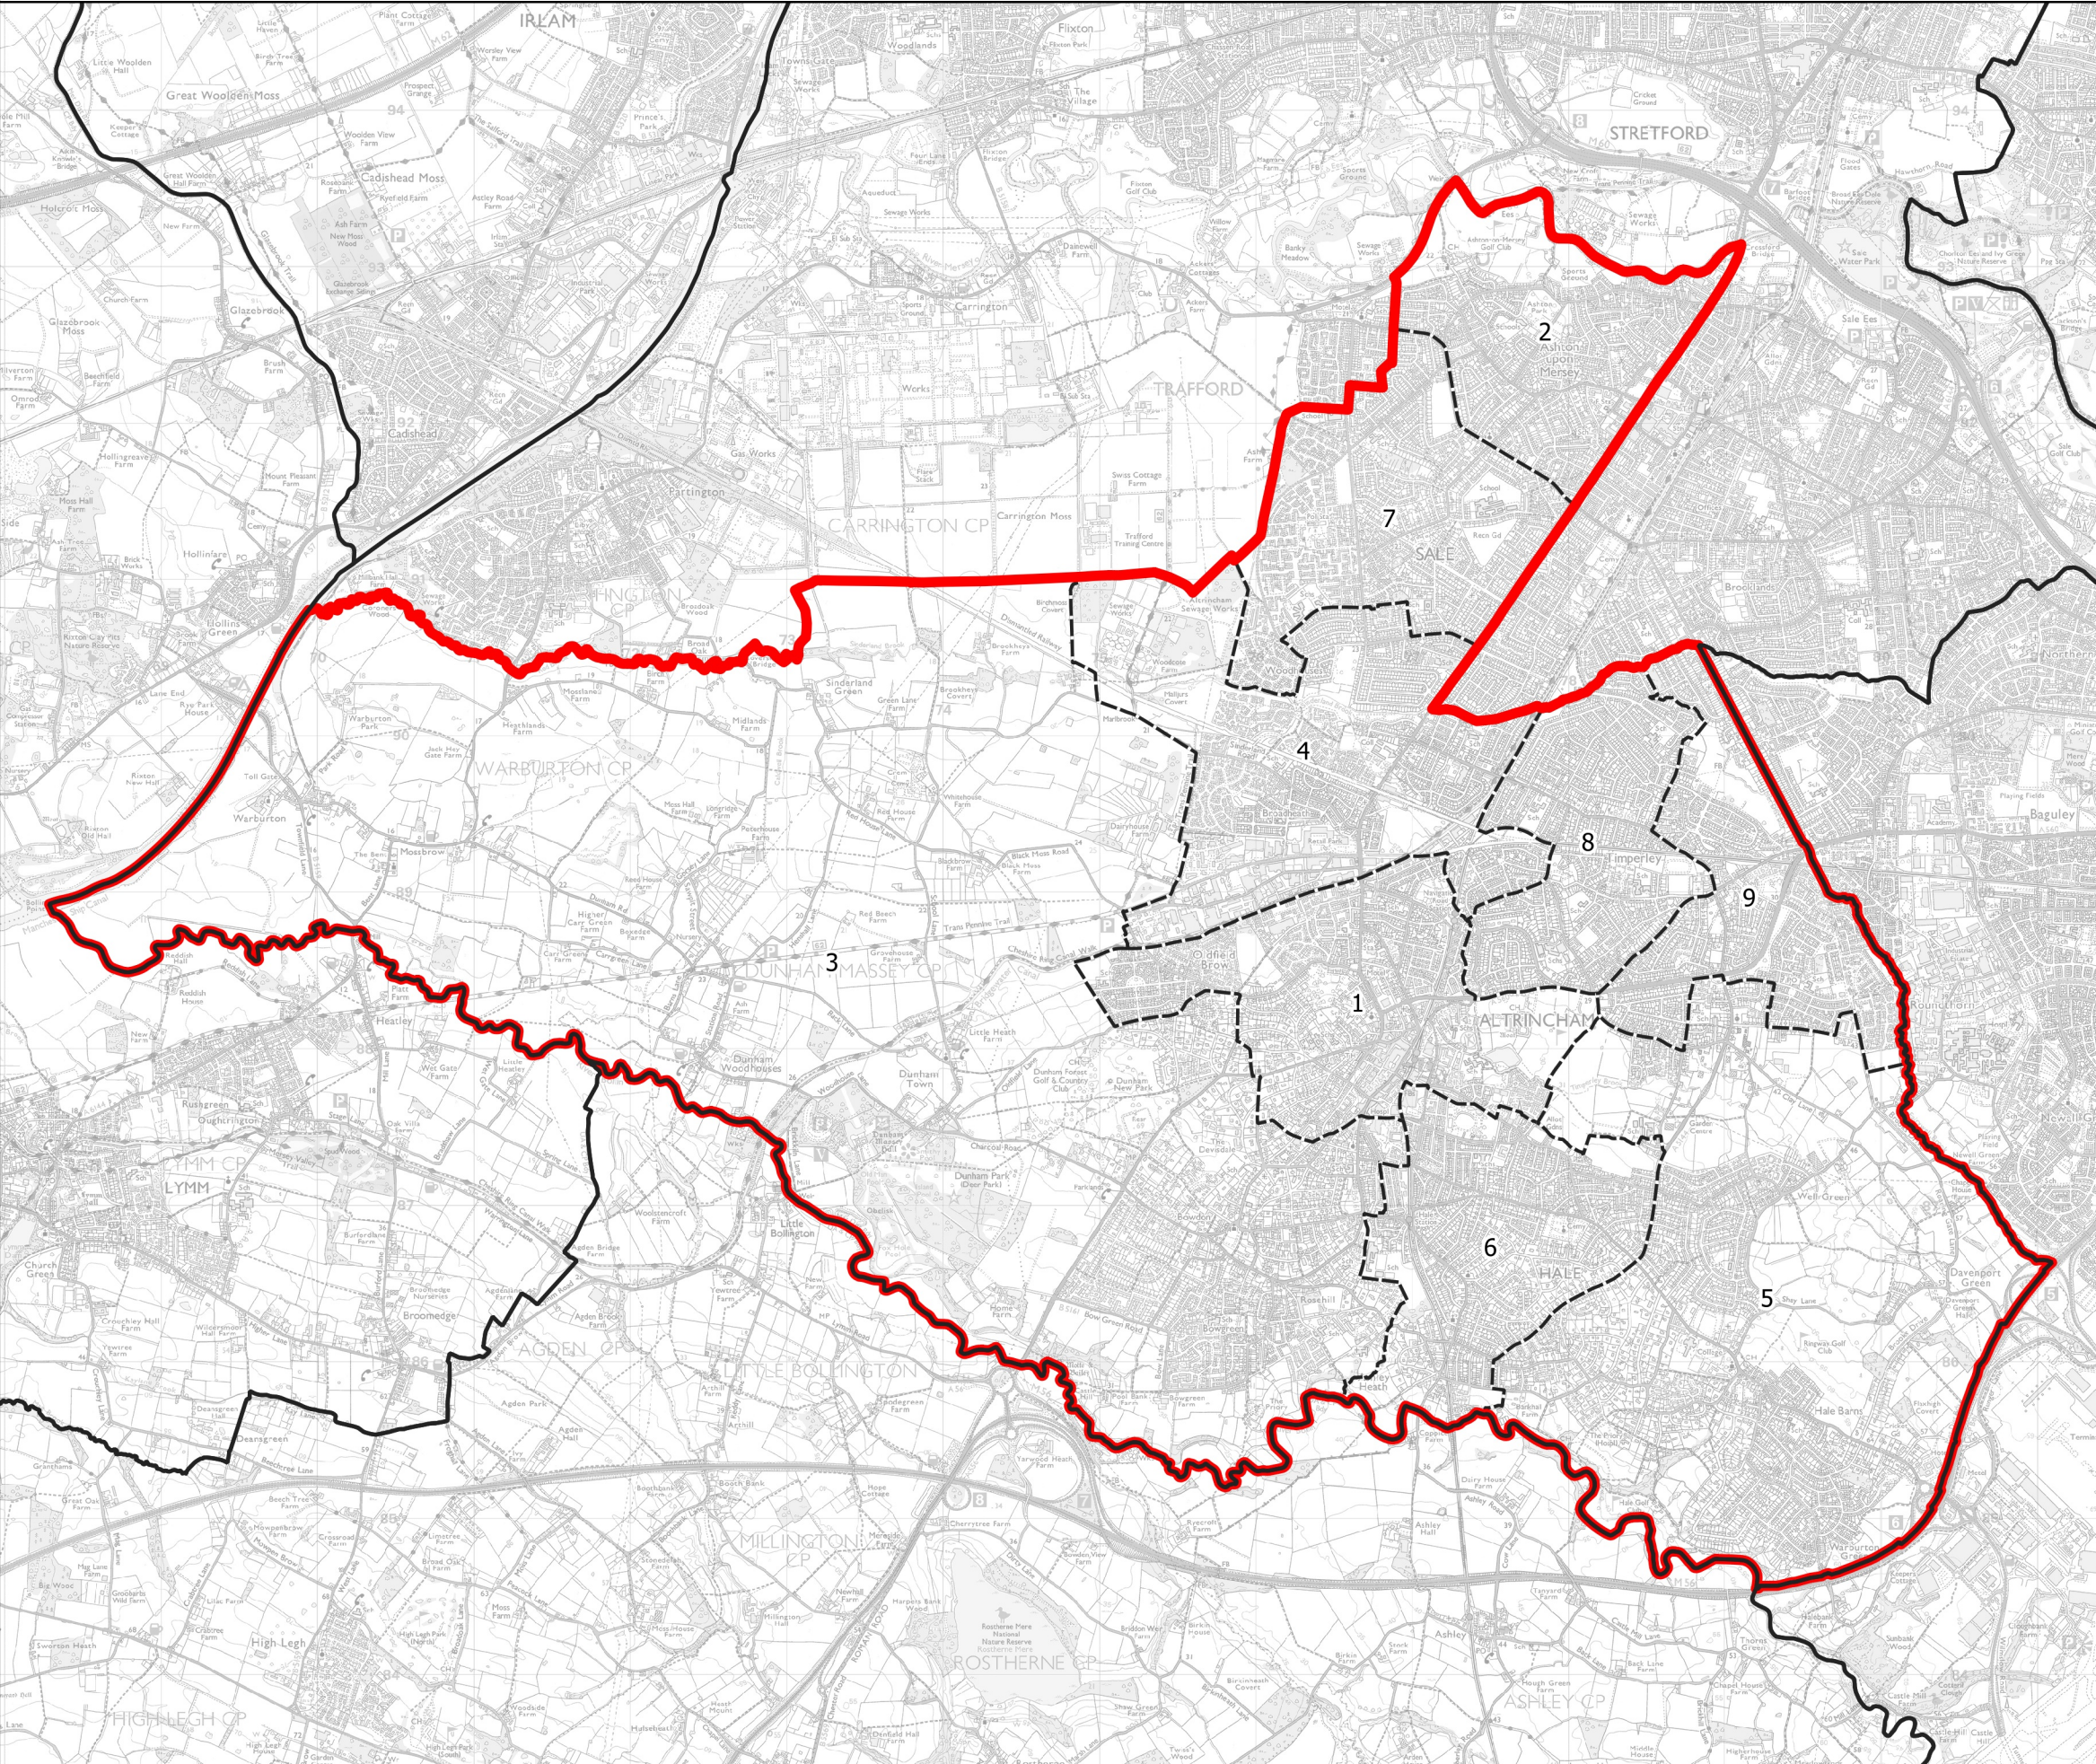

Boundary Commission for England - Initial Proposals for the North West Region

Altrincham and Sale West Borough Constituency - Electorate 73,934

- Wards:
- 1 Altrincham
 - 2 Ashton upon Mersey
 - 3 Bowdon
 - 4 Broadheath
 - 5 Hale Barns
 - 6 Hale Central
 - 7 St. Mary's
 - 8 Timperley
 - 9 Village