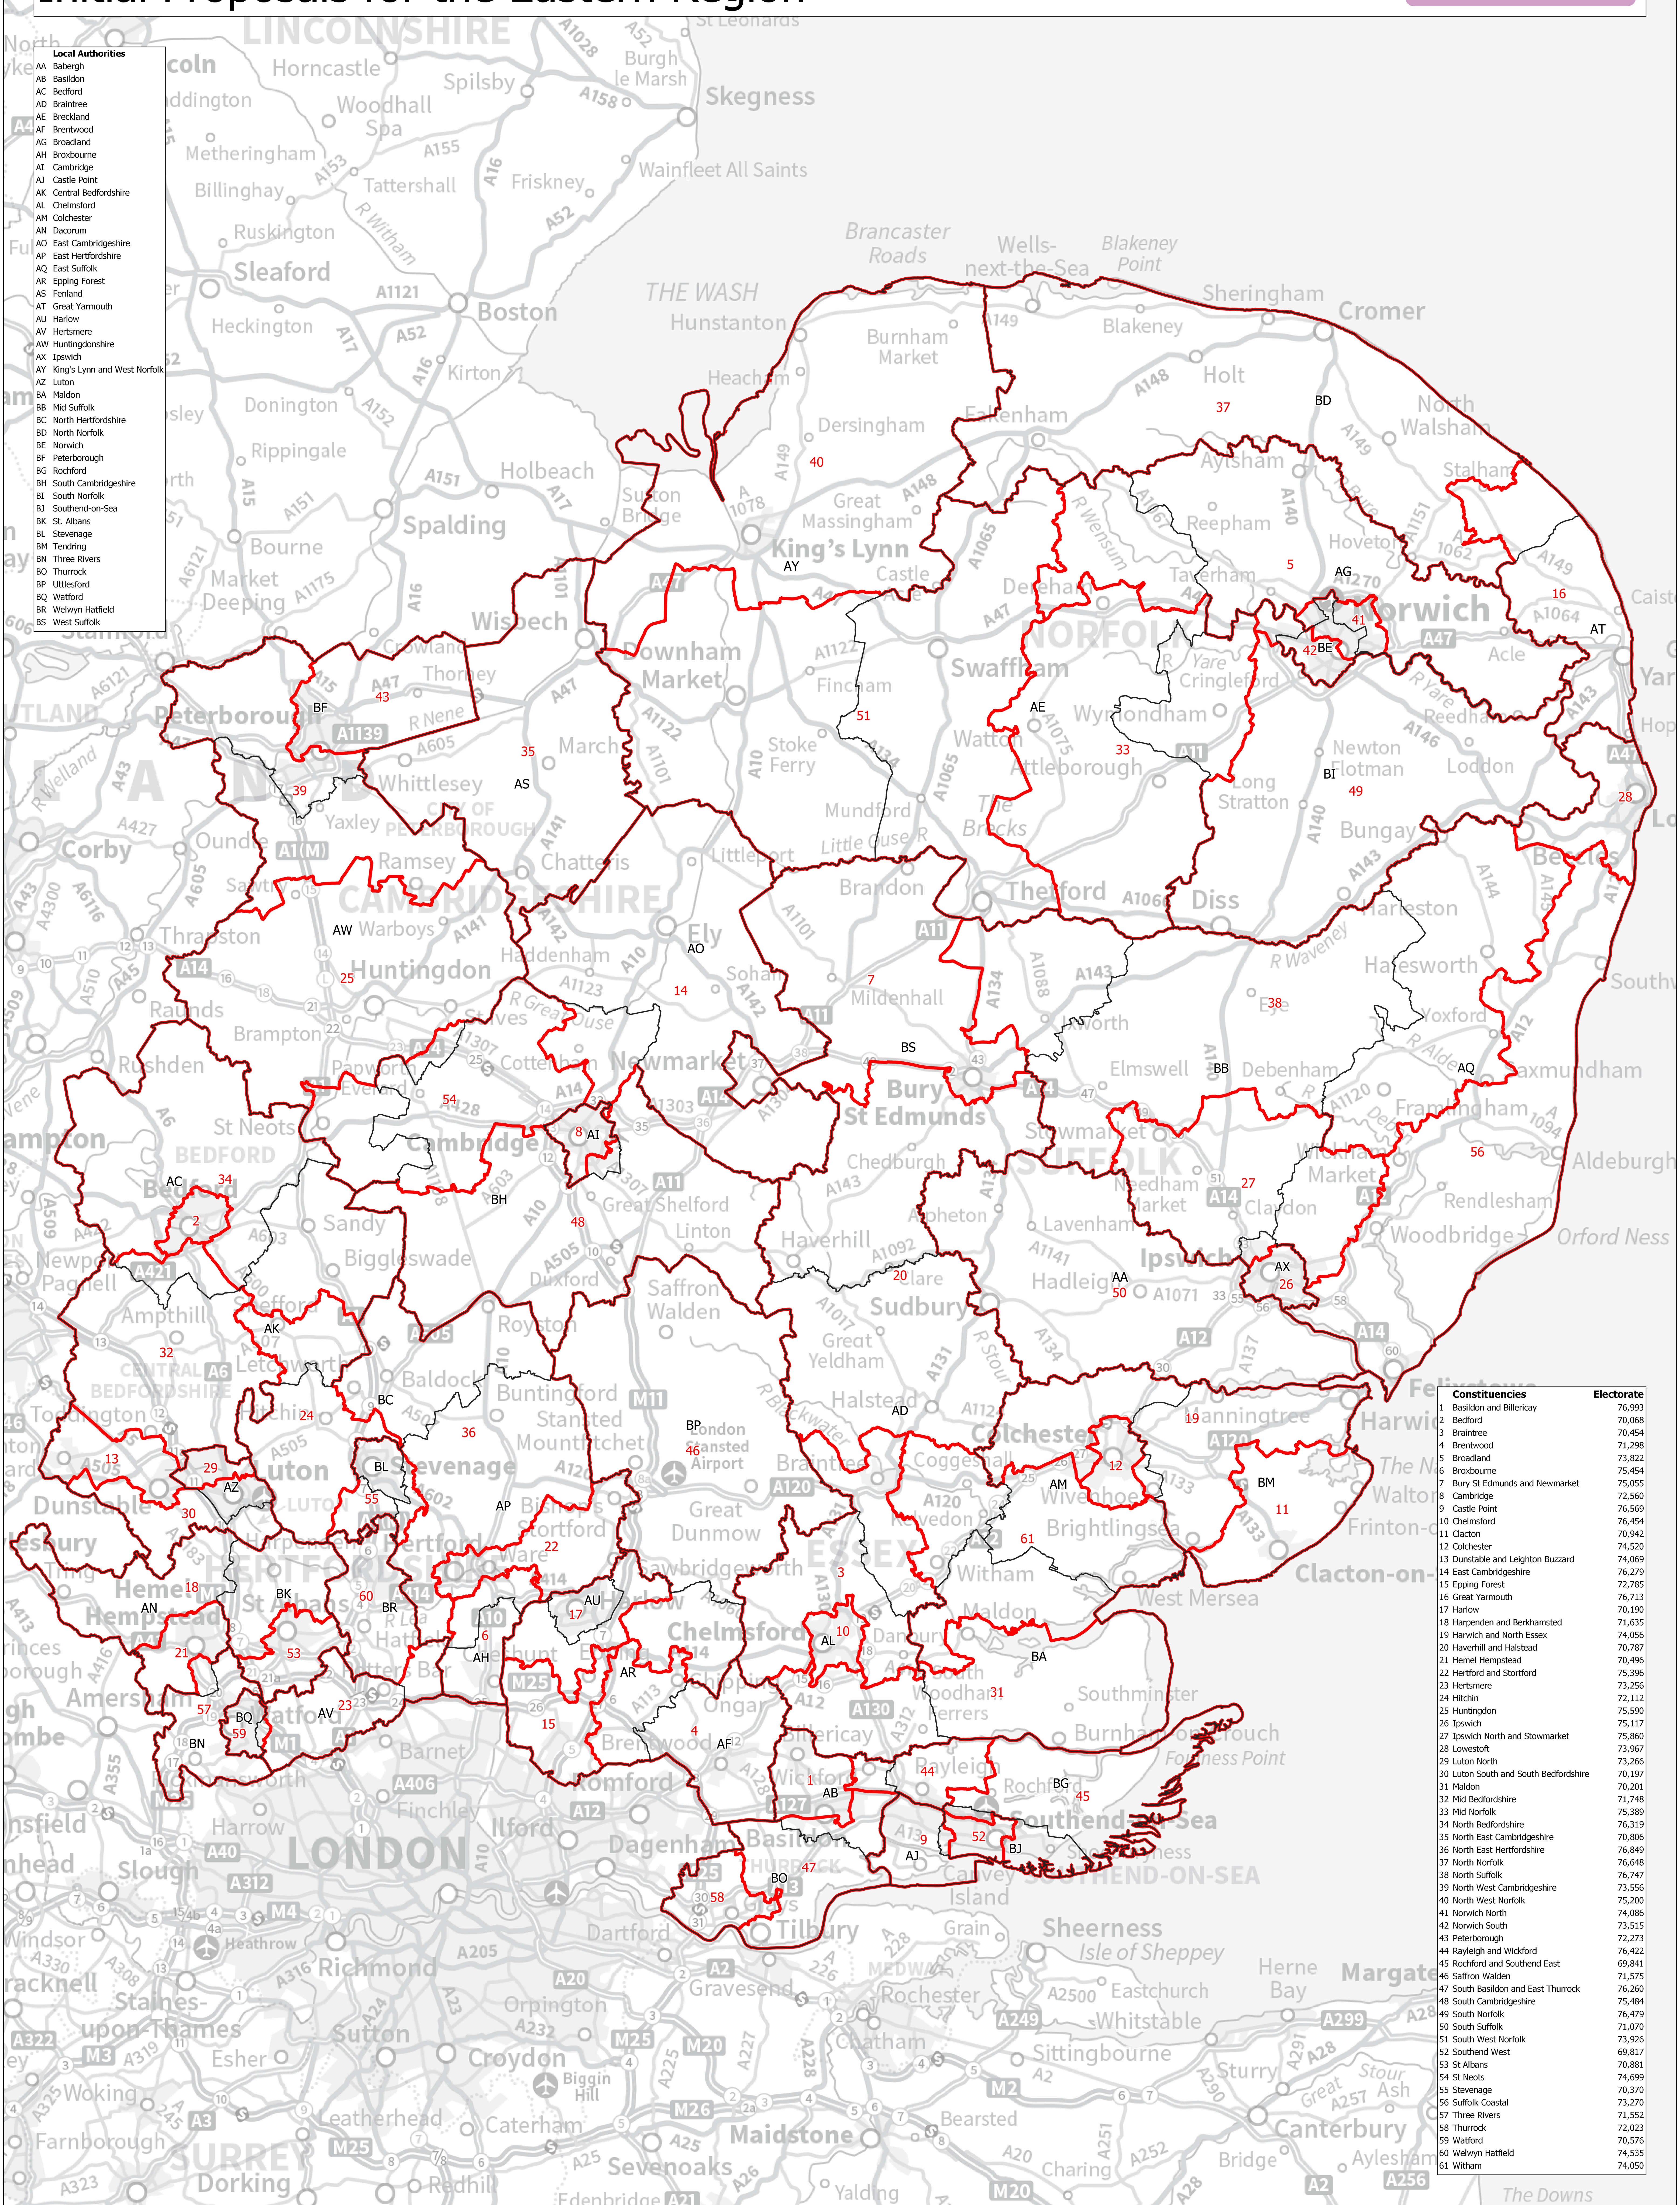

Boundary Commission for England Initial Proposals for the Eastern Region

- Local Authorities**
- AA Babergh
 - AB Bedford
 - AC Bedford
 - AD Braintree
 - AE Breckland
 - AF Brentwood
 - AG Broadland
 - AH Broxbourne
 - AI Cambridge
 - AJ Castle Point
 - AK Central Bedfordshire
 - AL Chelmsford
 - AM Colchester
 - AN Dacorum
 - AO East Cambridgeshire
 - AP East Hertfordshire
 - AQ East Suffolk
 - AR Epping Forest
 - AS Fenland
 - AT Great Yarmouth
 - AU Harlow
 - AV Hertsmere
 - AW Huntingdonshire
 - AX Ipswich
 - AY King's Lynn and West Norfolk
 - AZ Luton
 - BA Maldon
 - BB Mid Suffolk
 - BC North Hertfordshire
 - BD North Norfolk
 - BE Norwich
 - BF Peterborough
 - BG Rochford
 - BH South Cambridgeshire
 - BI South Norfolk
 - BJ Southend-on-Sea
 - BK St Albans
 - BL Stevenage
 - BM Tending
 - BN Three Rivers
 - BO Thurrock
 - BP Uttlesford
 - BQ Watford
 - BR Welwyn Hatfield
 - BS West Suffolk